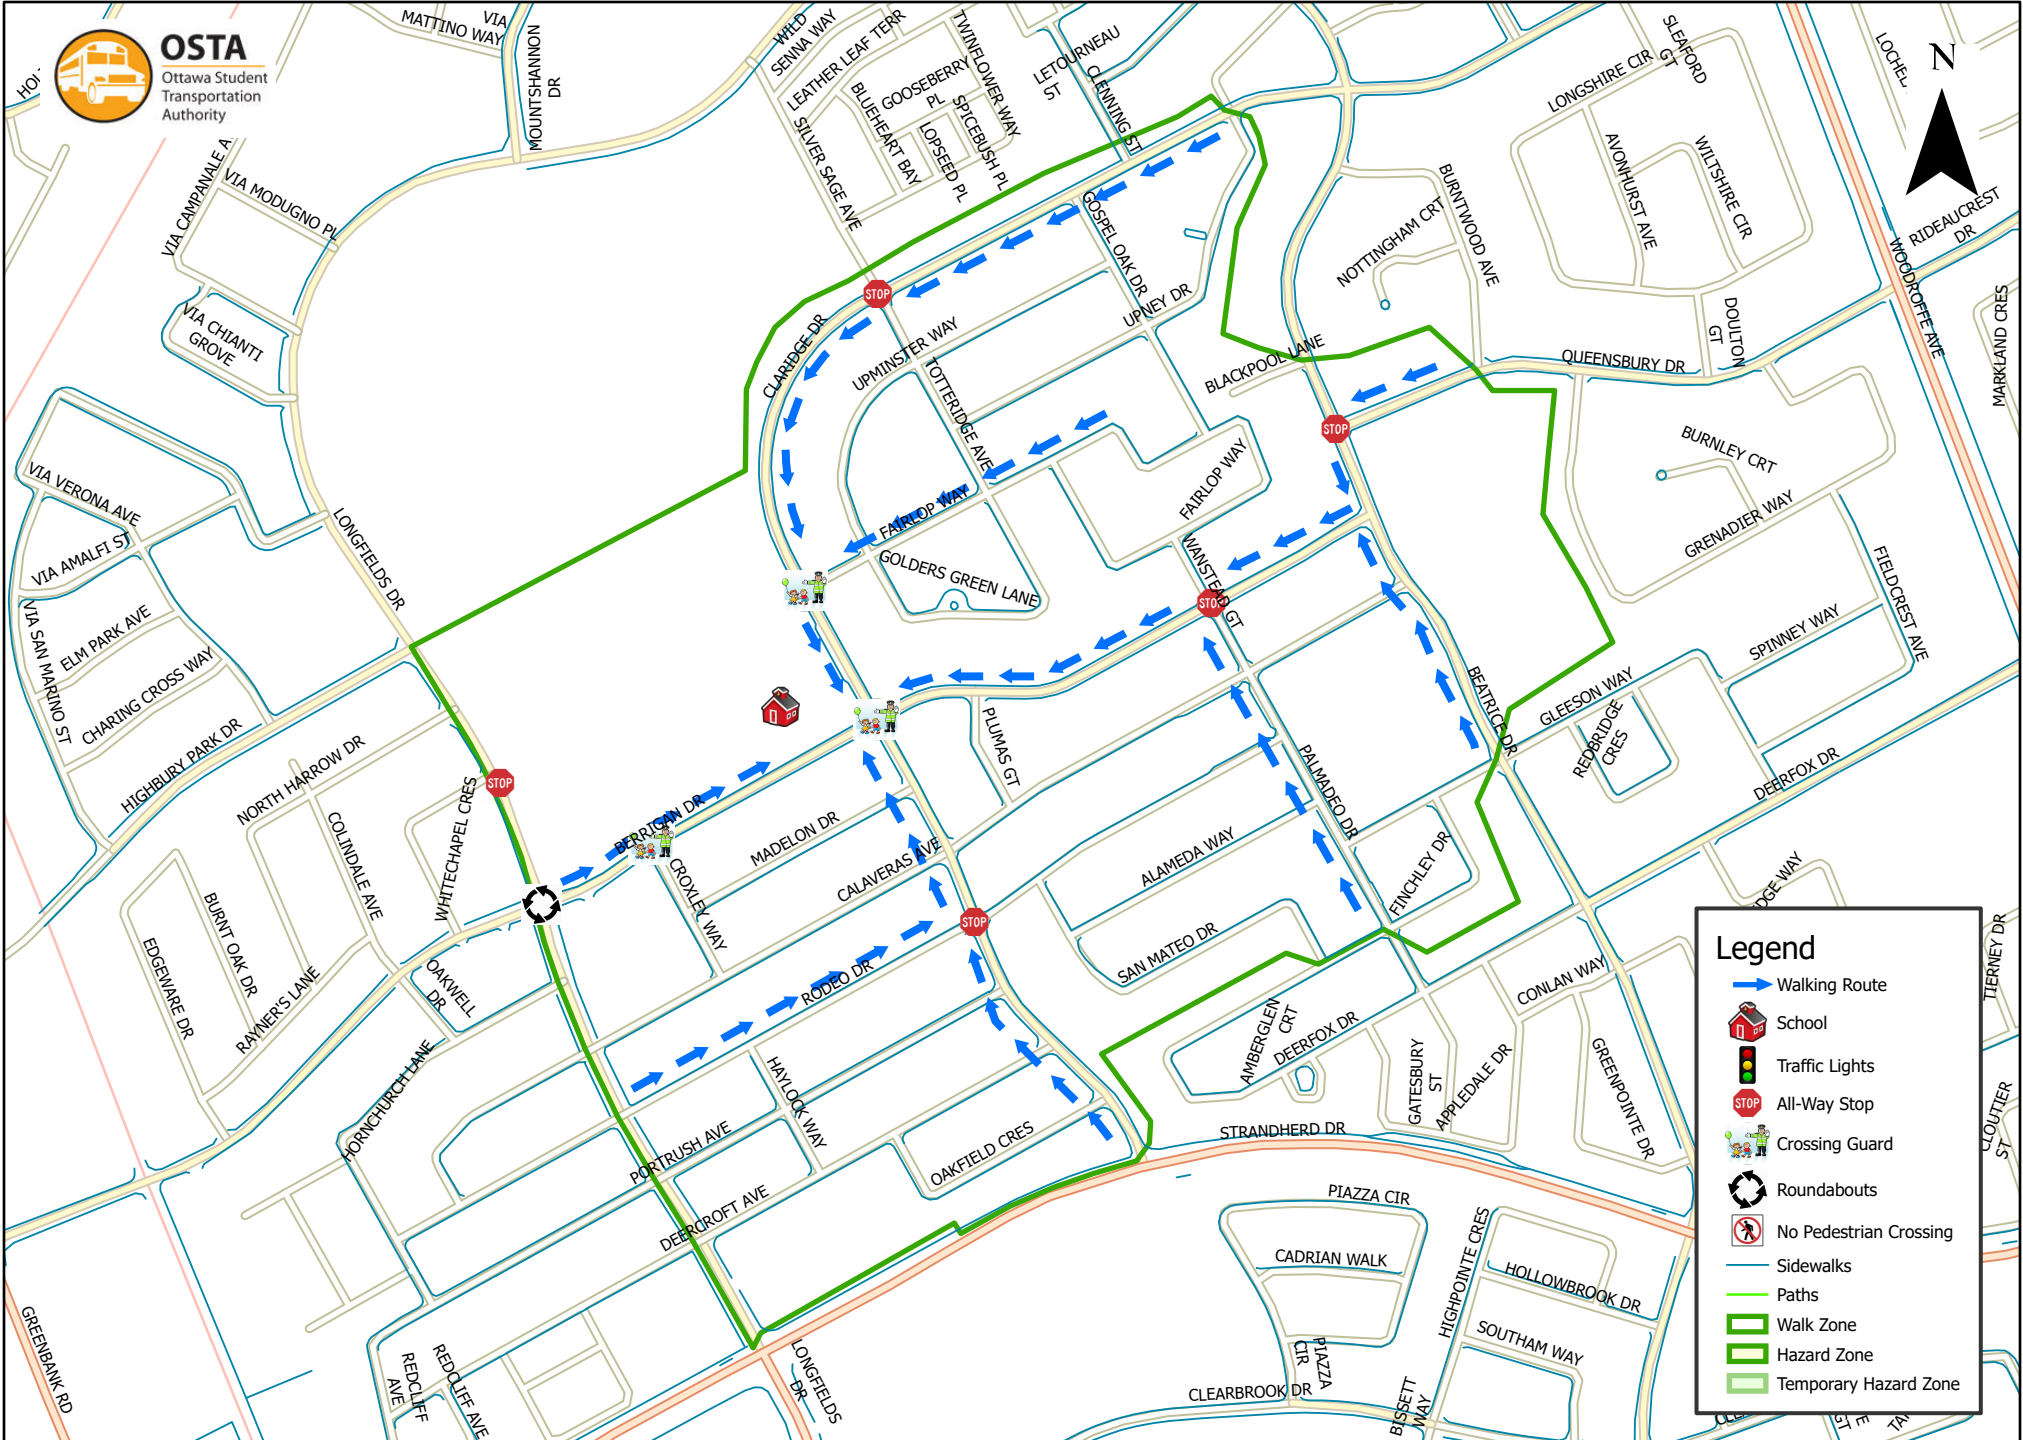

Berrigan Elementary School 800 m Walk Zone Kindergarten

This map is intended for information purposes only. Ottawa Student Transportation Authority assumes no responsibility for people using these routes.