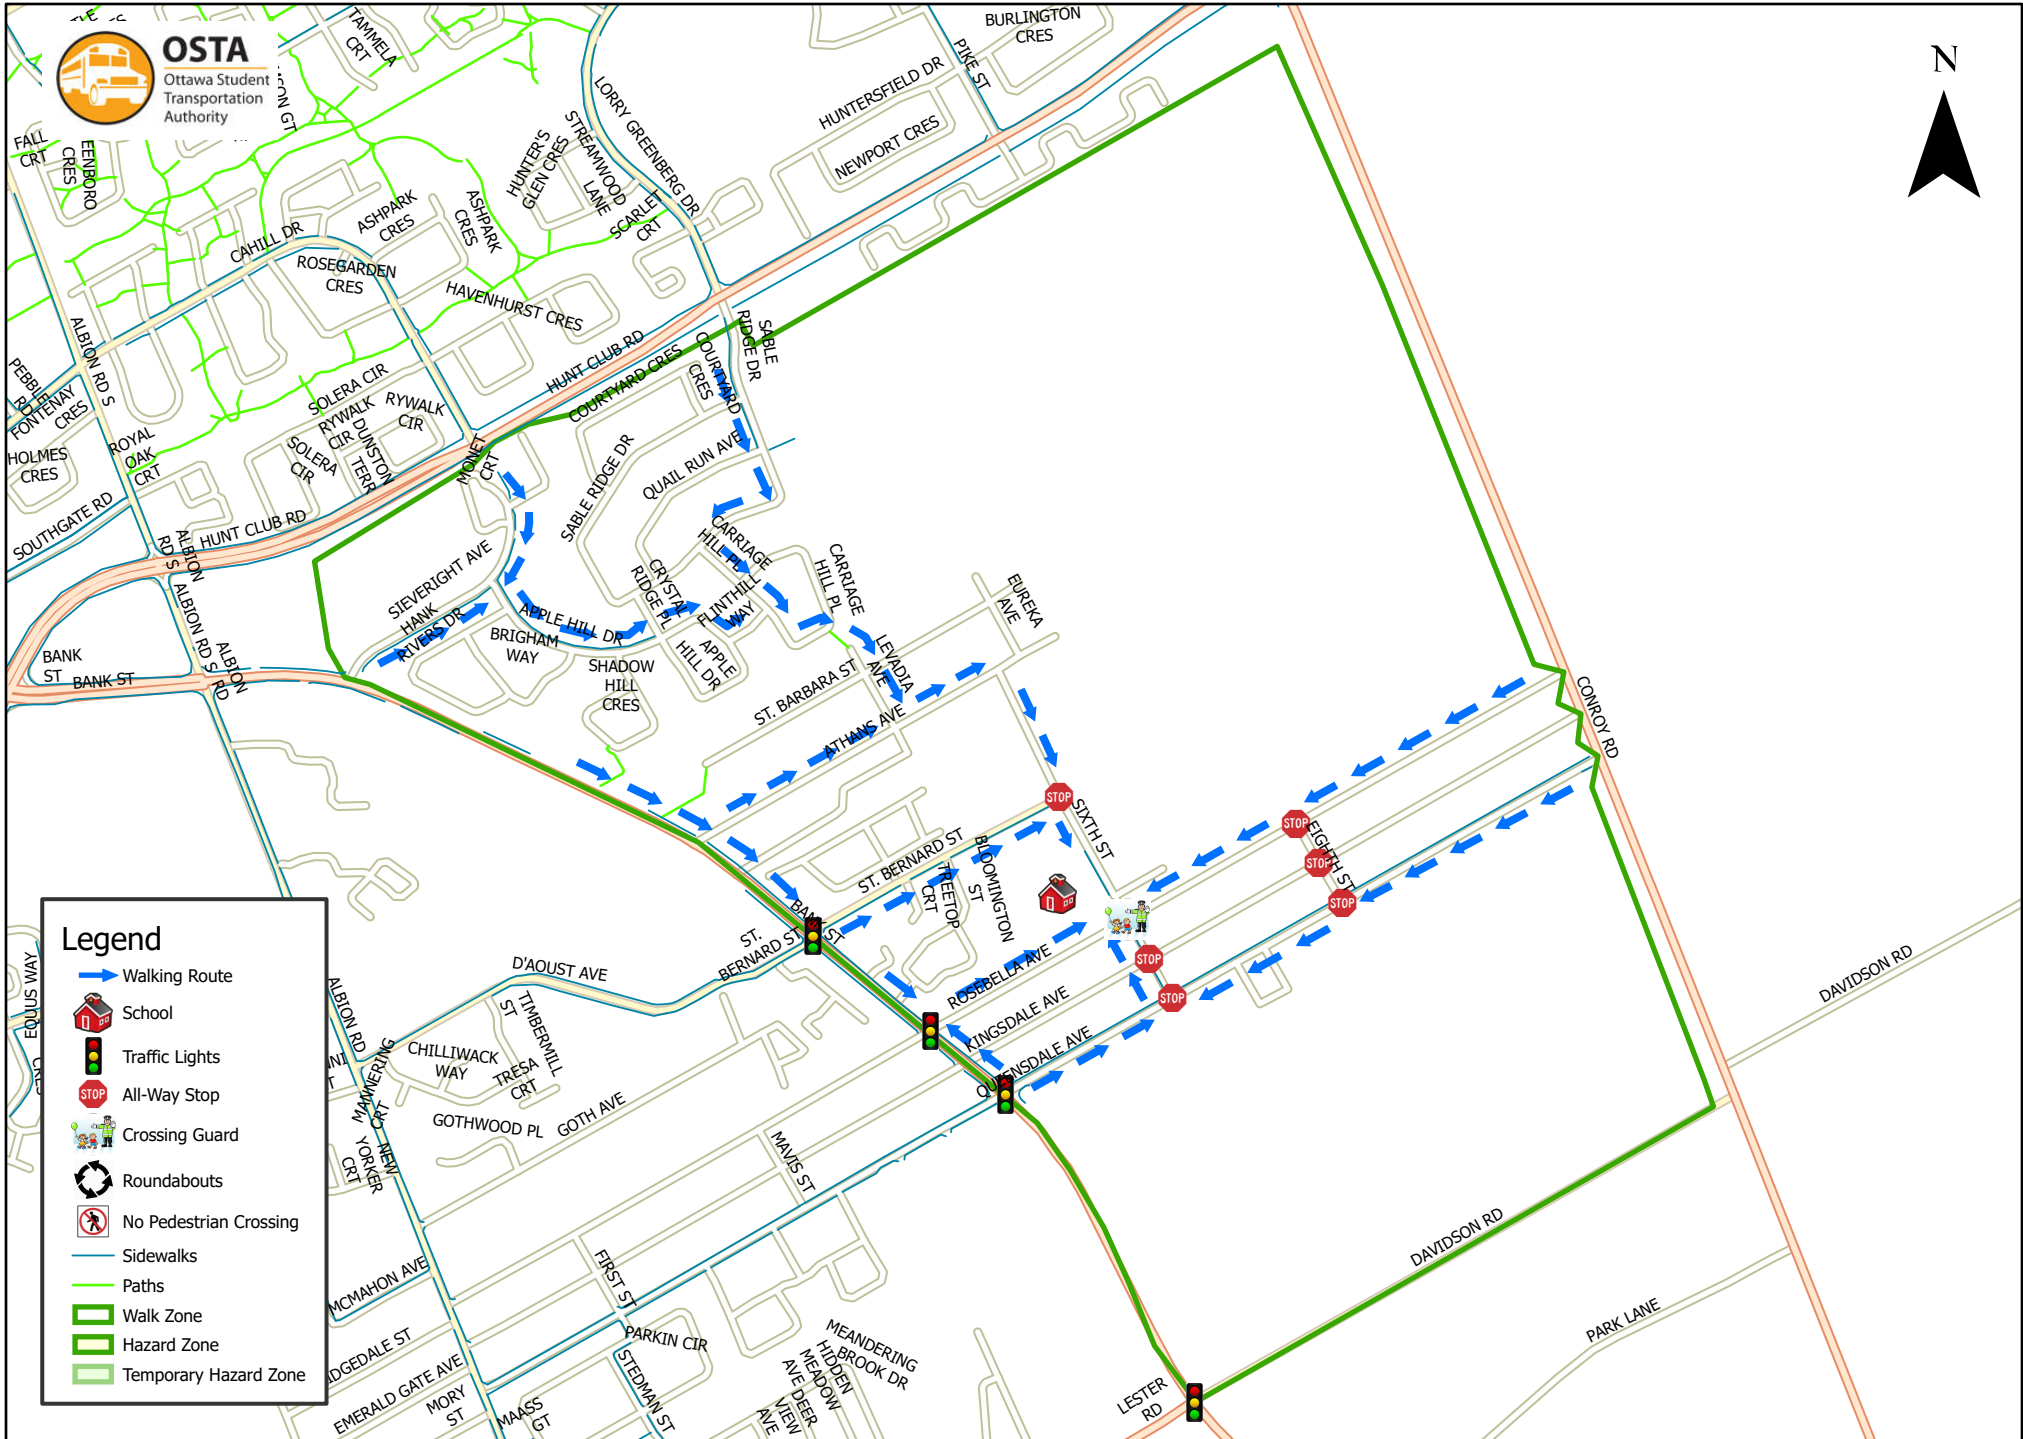

# Blossom Park Public School 1.6 km Walk Zone Grades 1-3

This map is intended for information purposes only. Ottawa Student Transportation Authority assumes no responsibility for people using these routes.