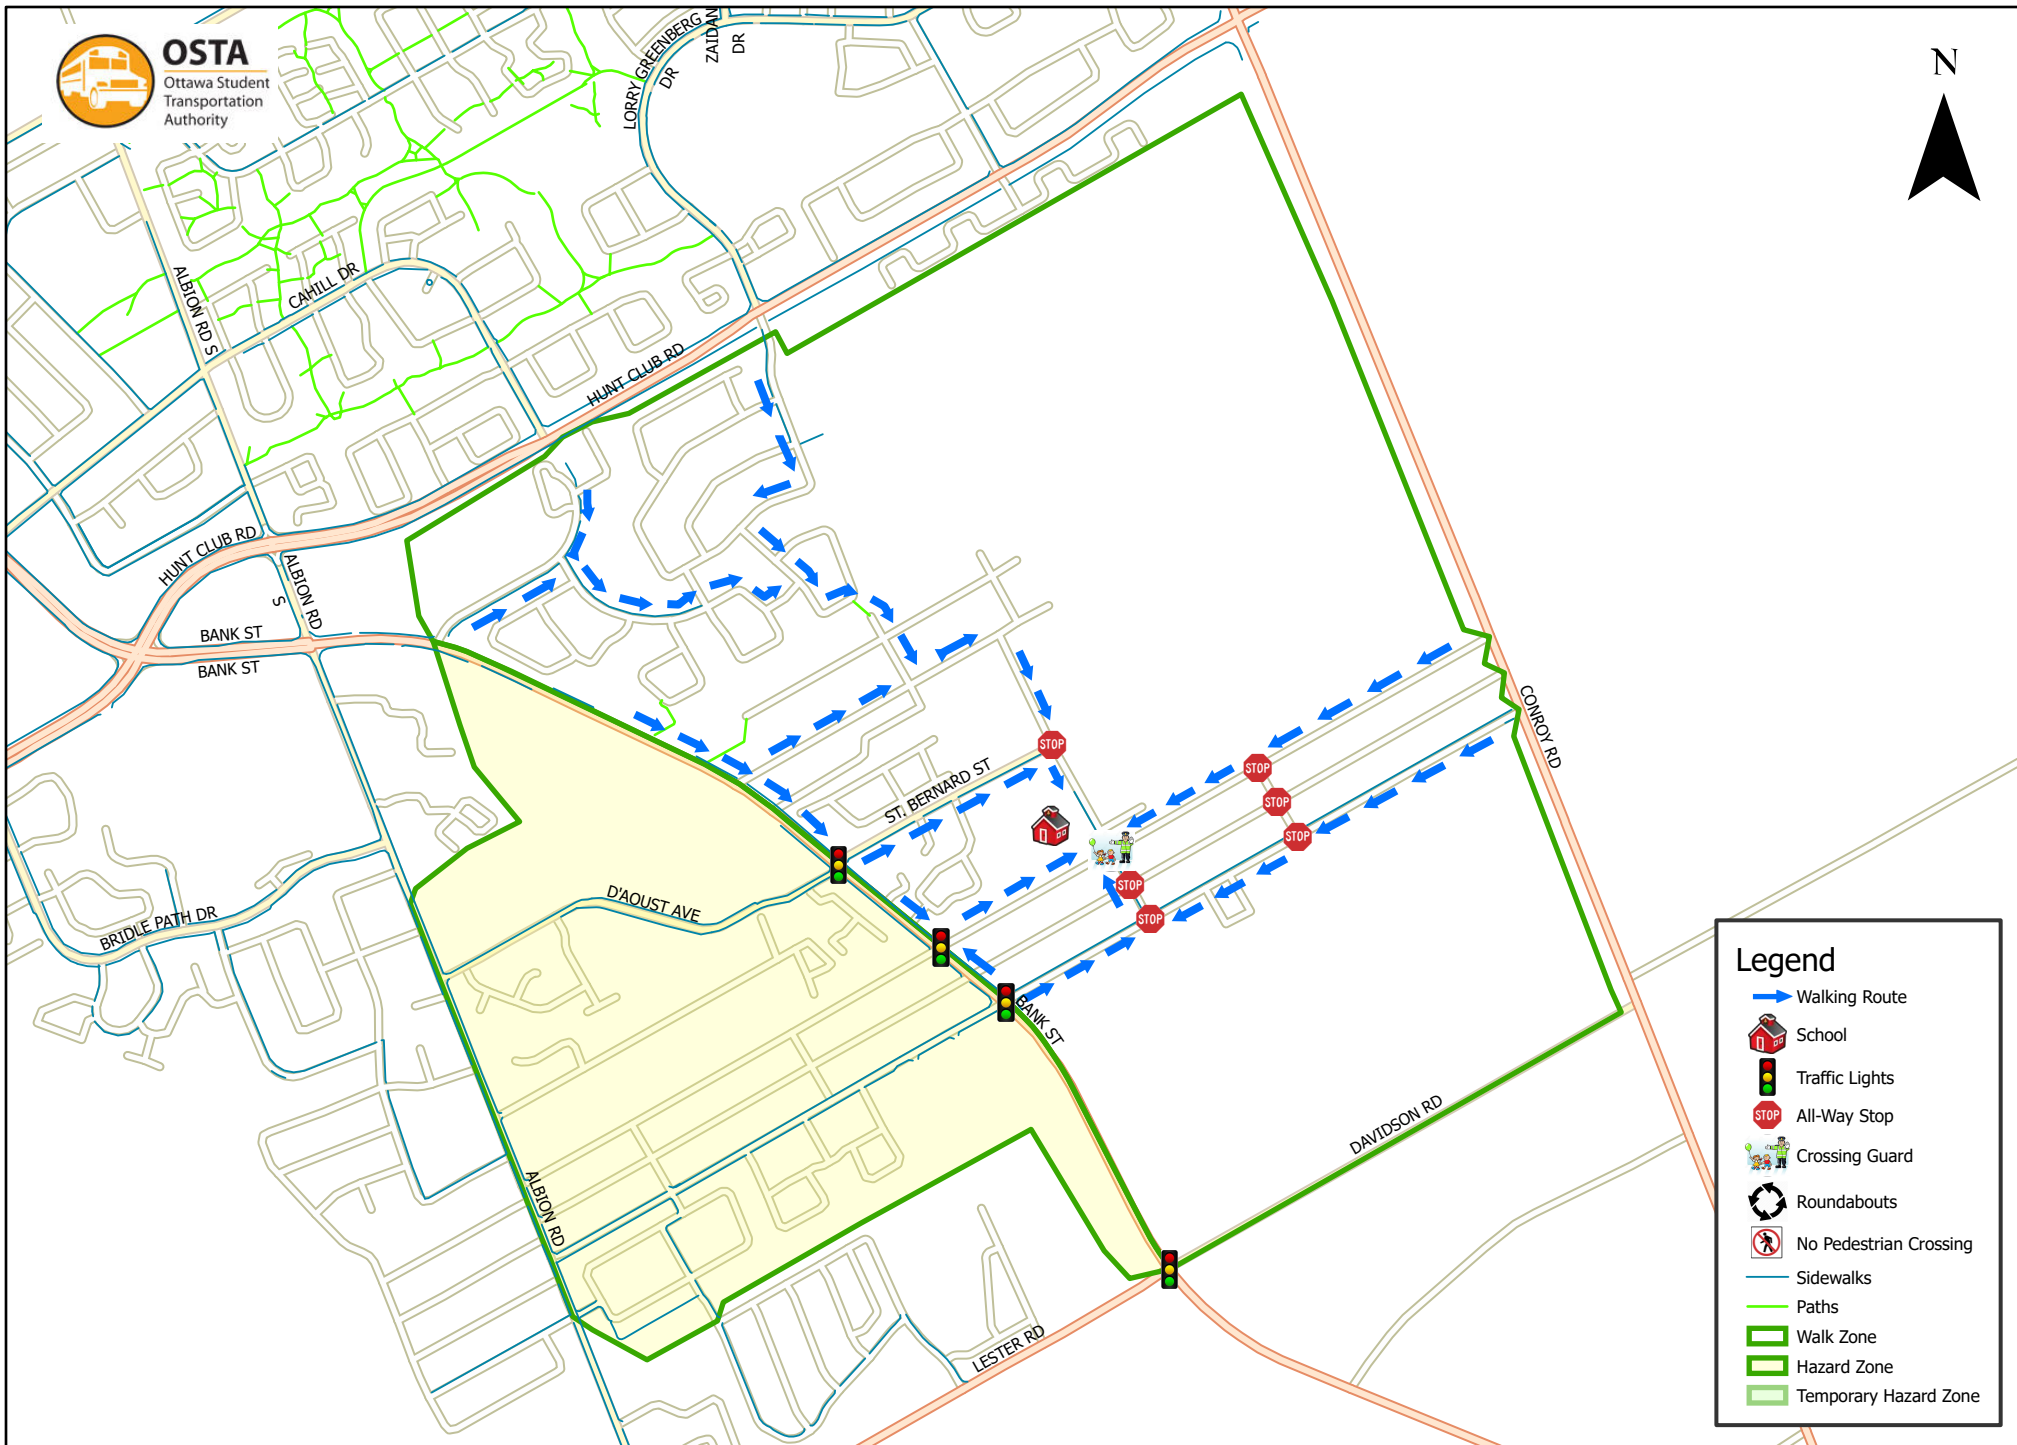

Blossom Park Public School 1.6 km Walk Zone Grades 4-8

This map is intended for information purposes only. Ottawa Student Transportation Authority assumes no responsibility for people using these routes.