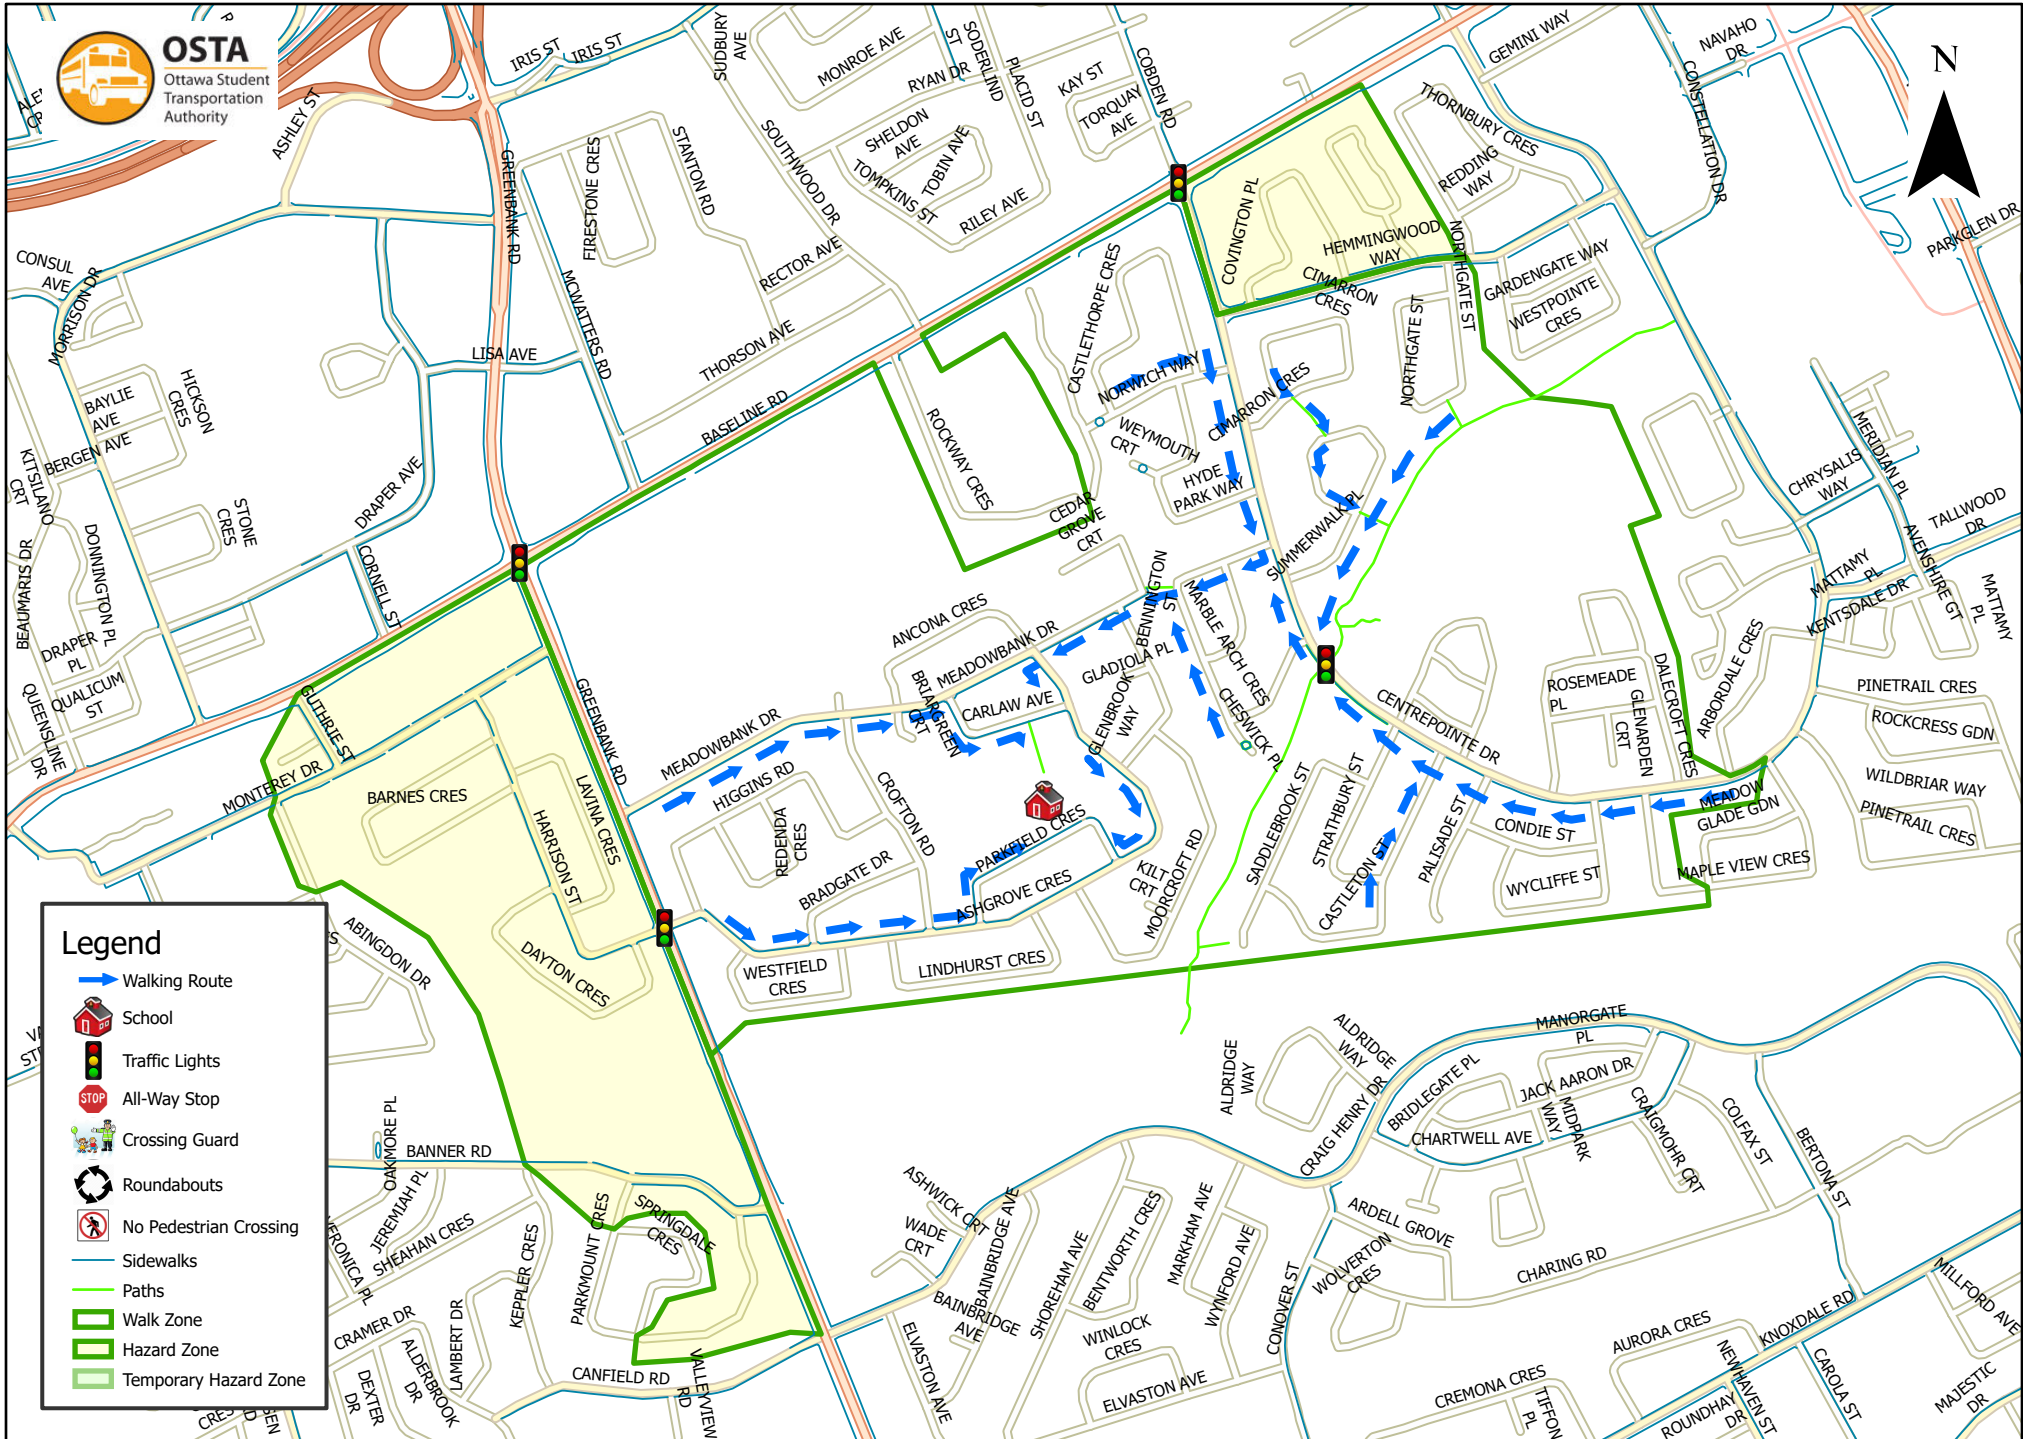

# Briargreen Public School 1.6 km Walk Zone Grades 1-6

This map is intended for information purposes only. Ottawa Student Transportation Authority assumes no responsibility for people using these routes.