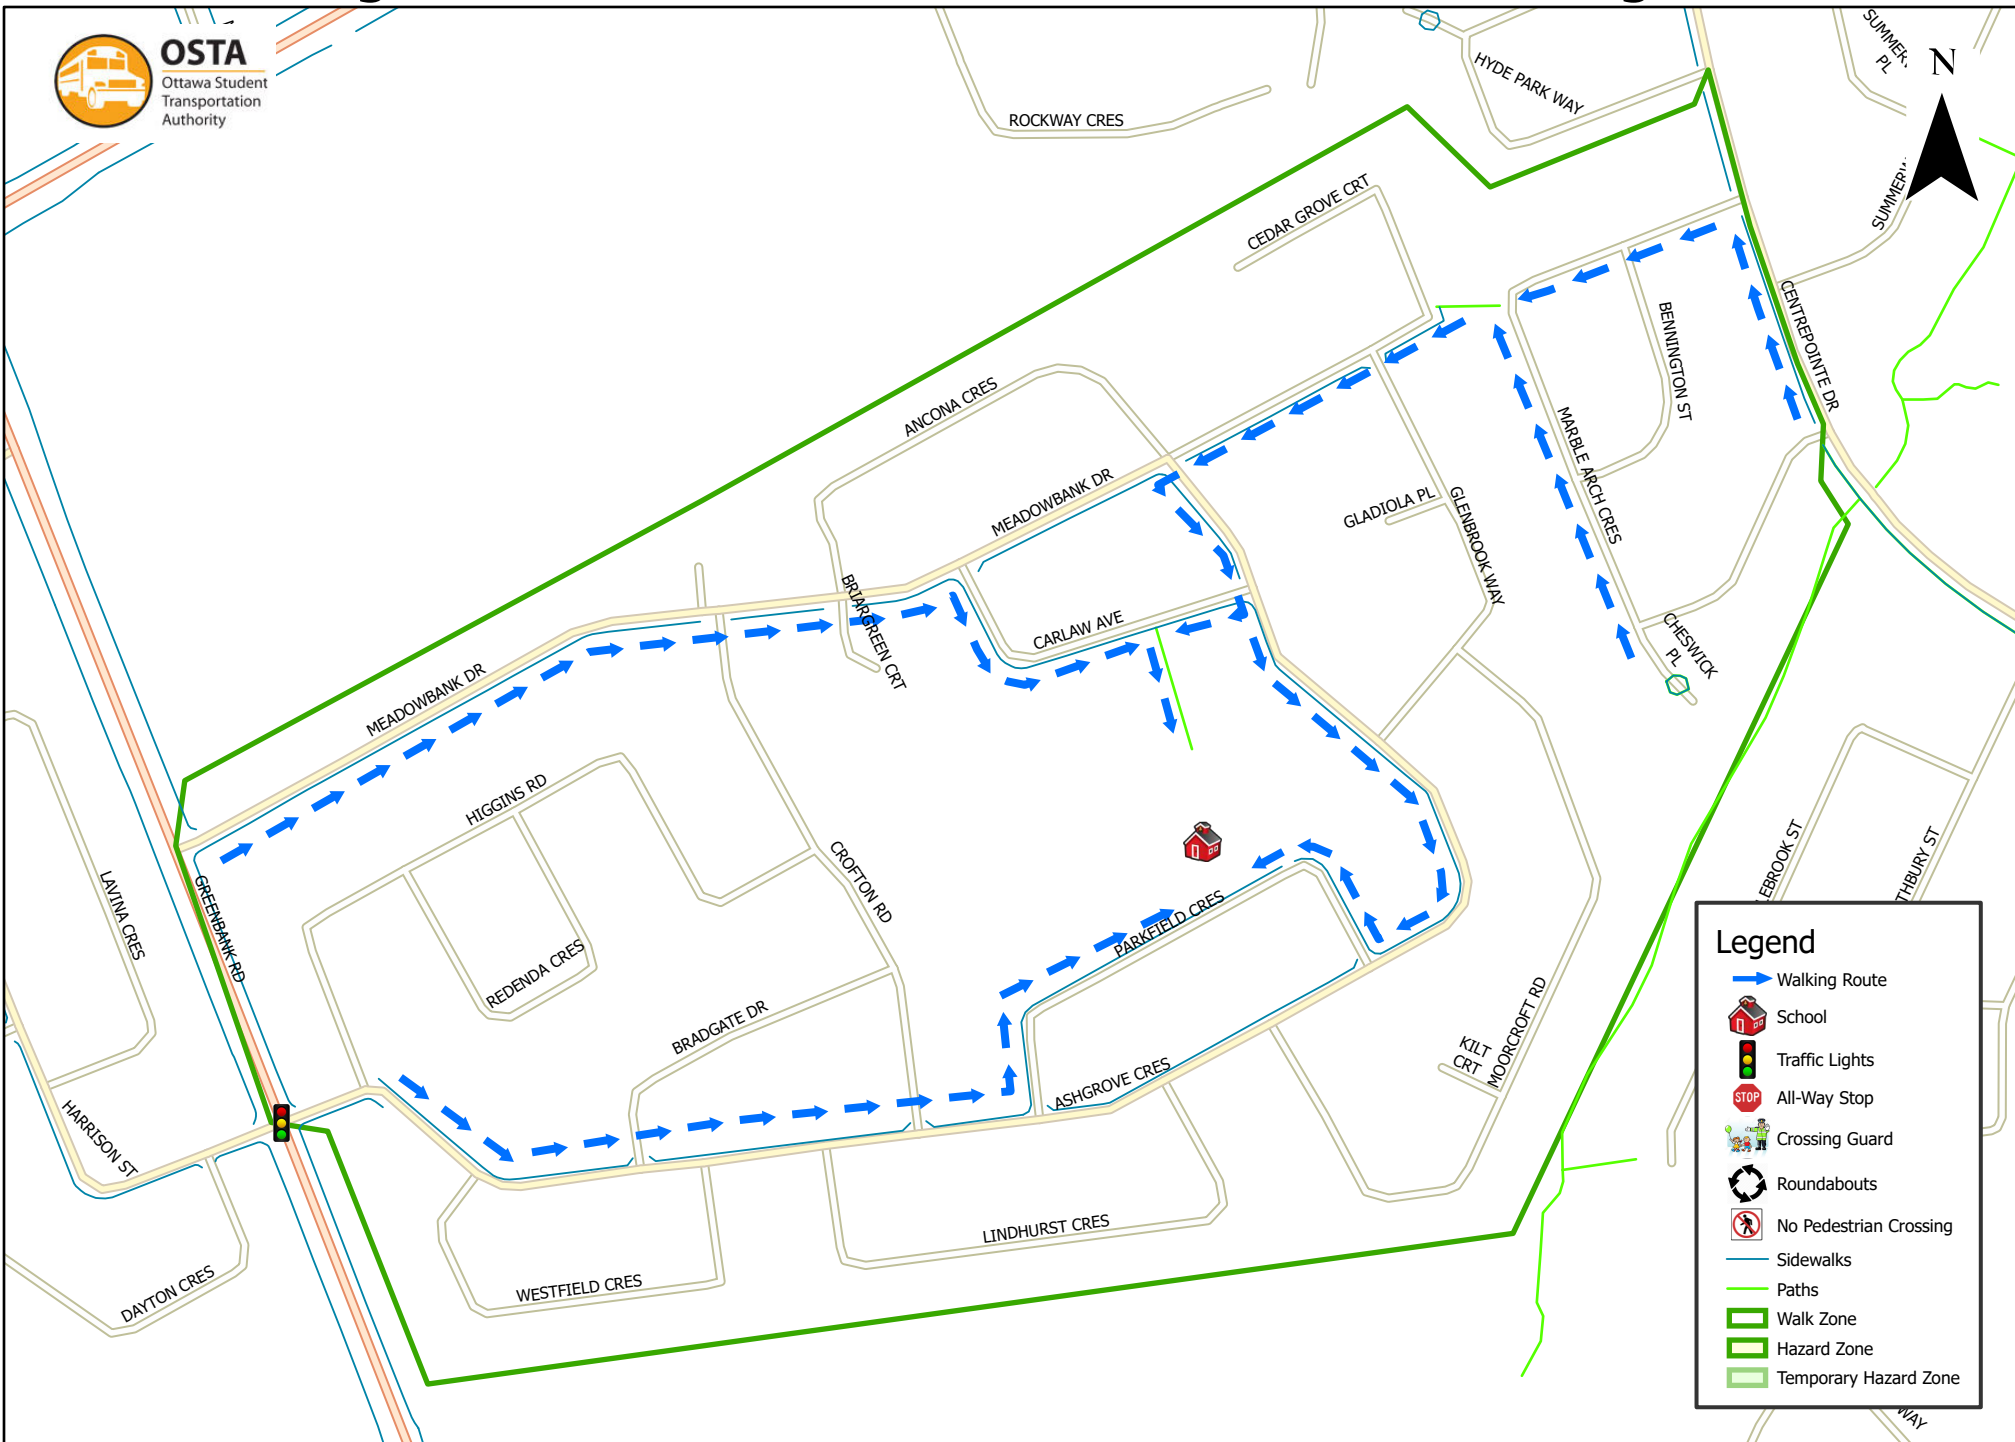

# Briargreen Public School 800 m Walk Zone Kindergarten

This map is intended for information purposes only. Ottawa Student Transportation Authority assumes no responsibility for people using these routes.