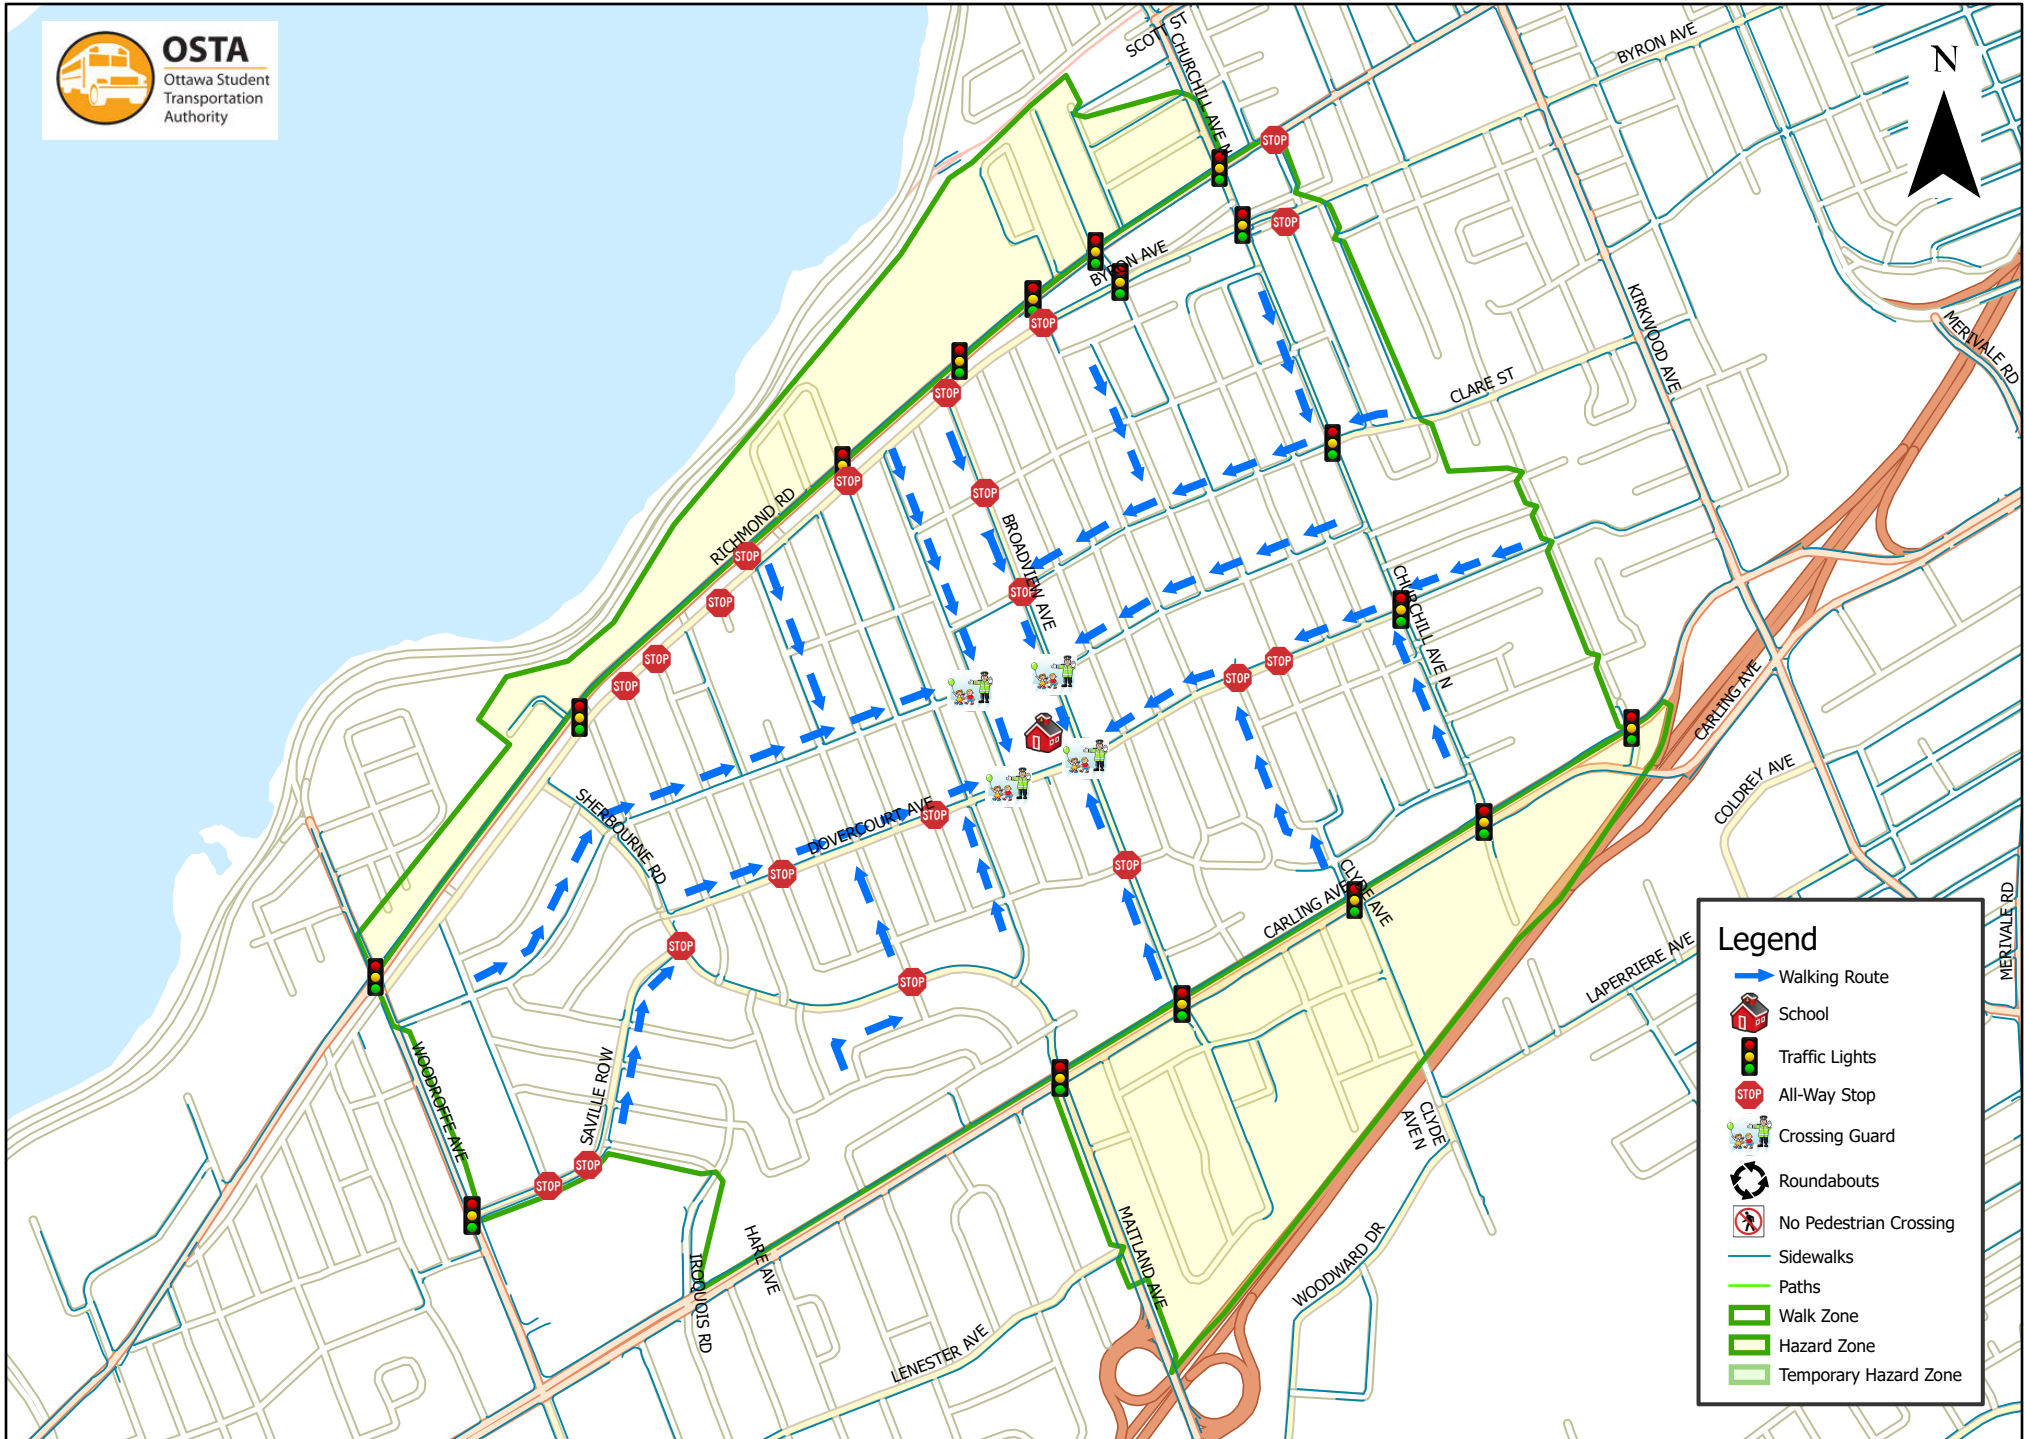

Broadview Public School 1.6 km Walk Zone Grades 1-6

This map is intended for information purposes only. Ottawa Student Transportation Authority assumes no responsibility for people using these routes.