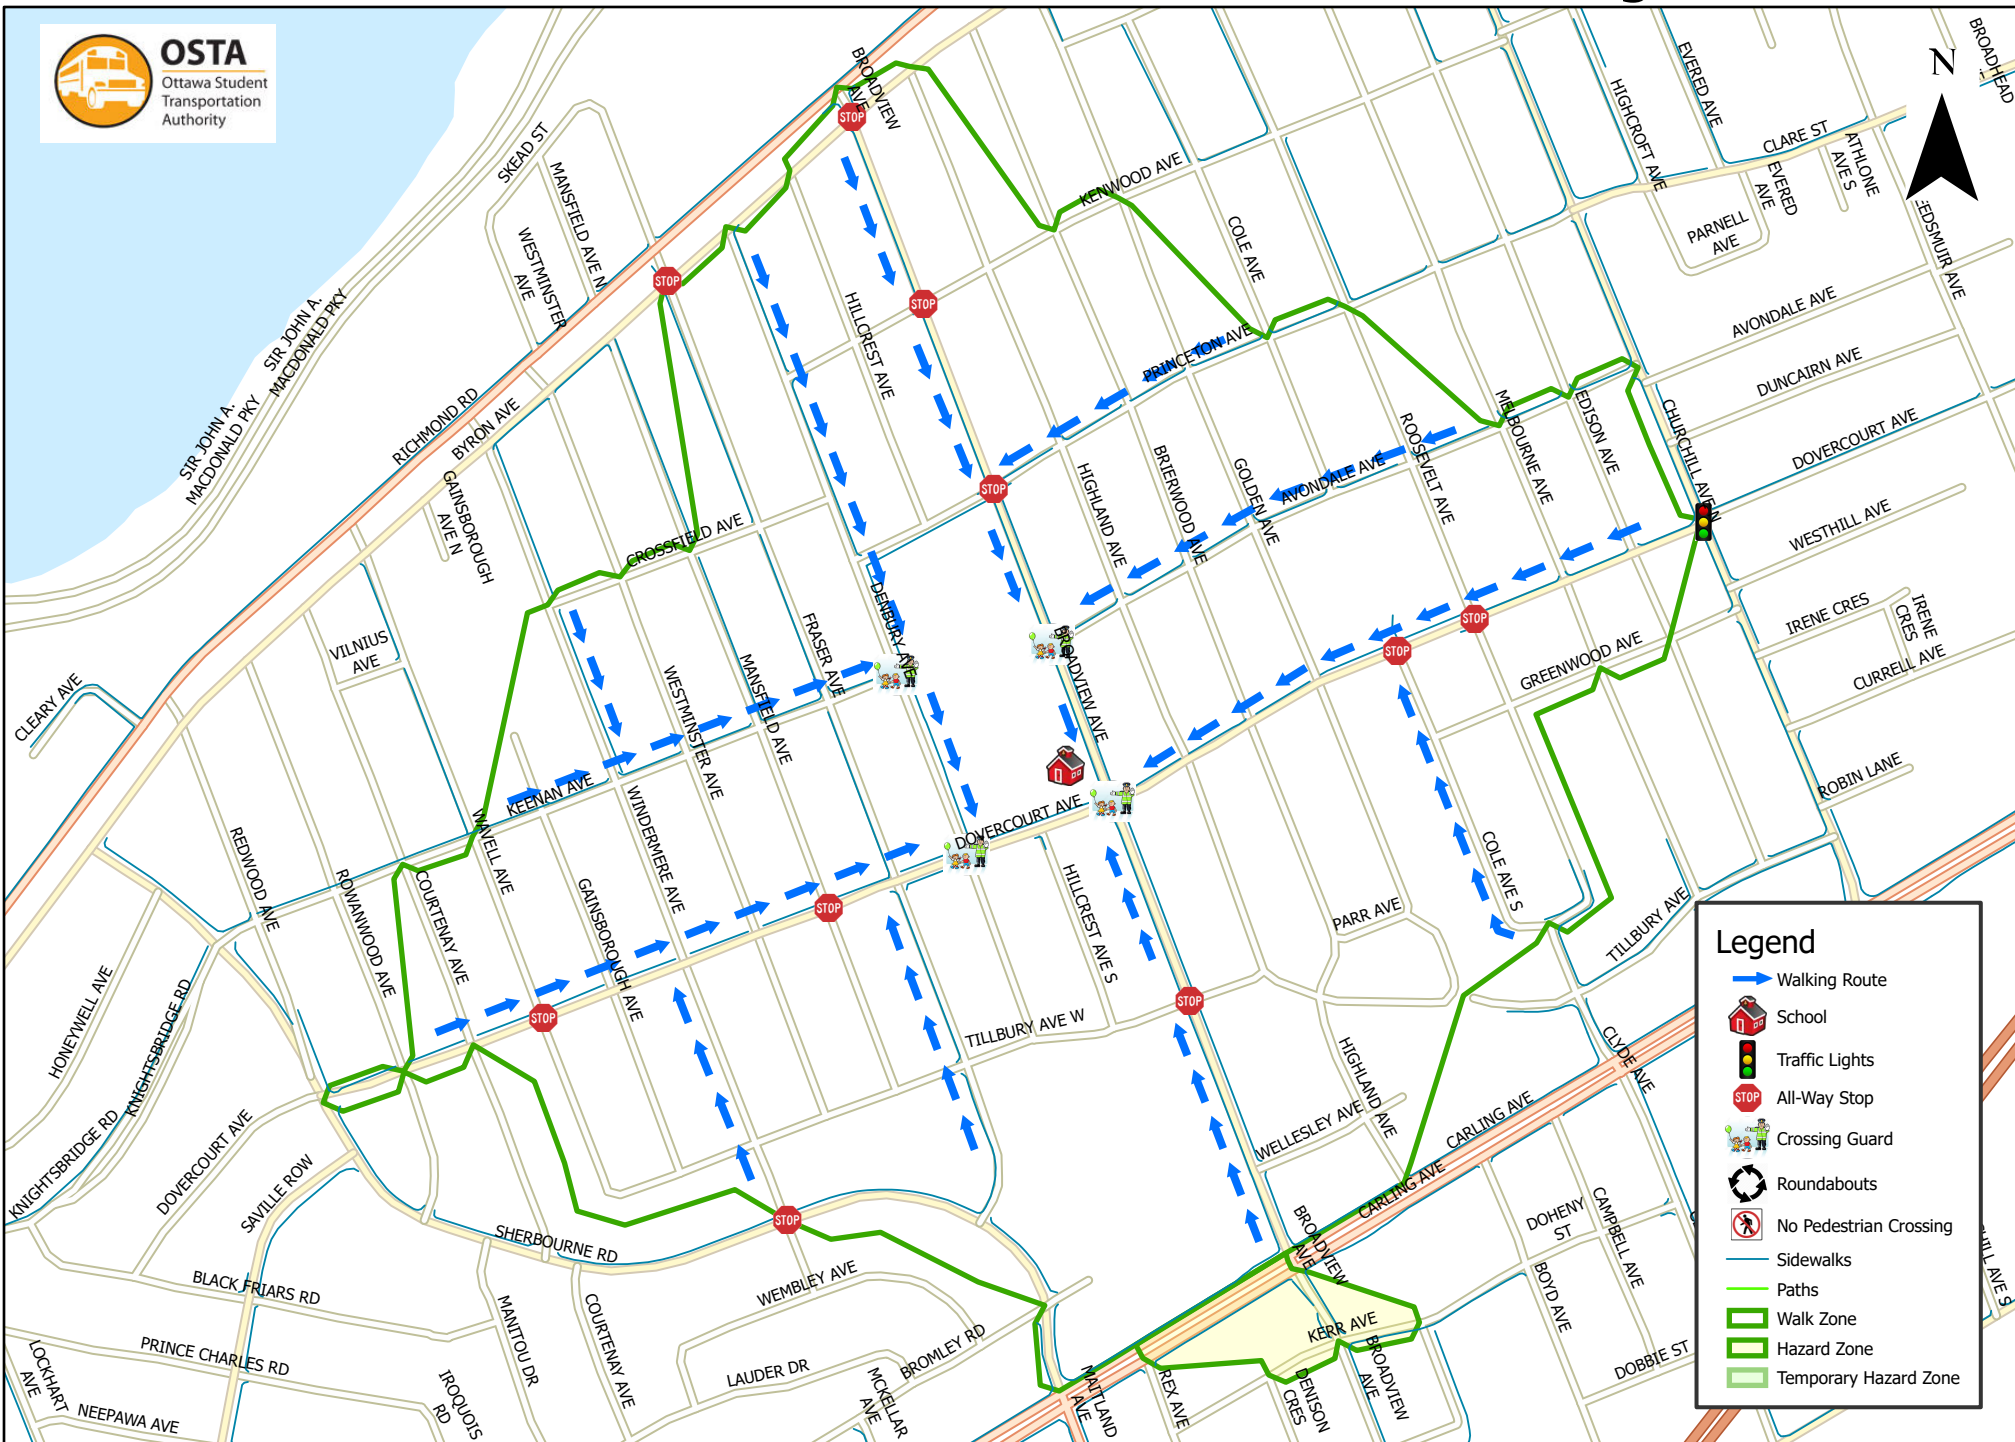

Broadview Public School 800 m Walk Zone Kindergarten

This map is intended for information purposes only. Ottawa Student Transportation Authority assumes no responsibility for people using these routes.