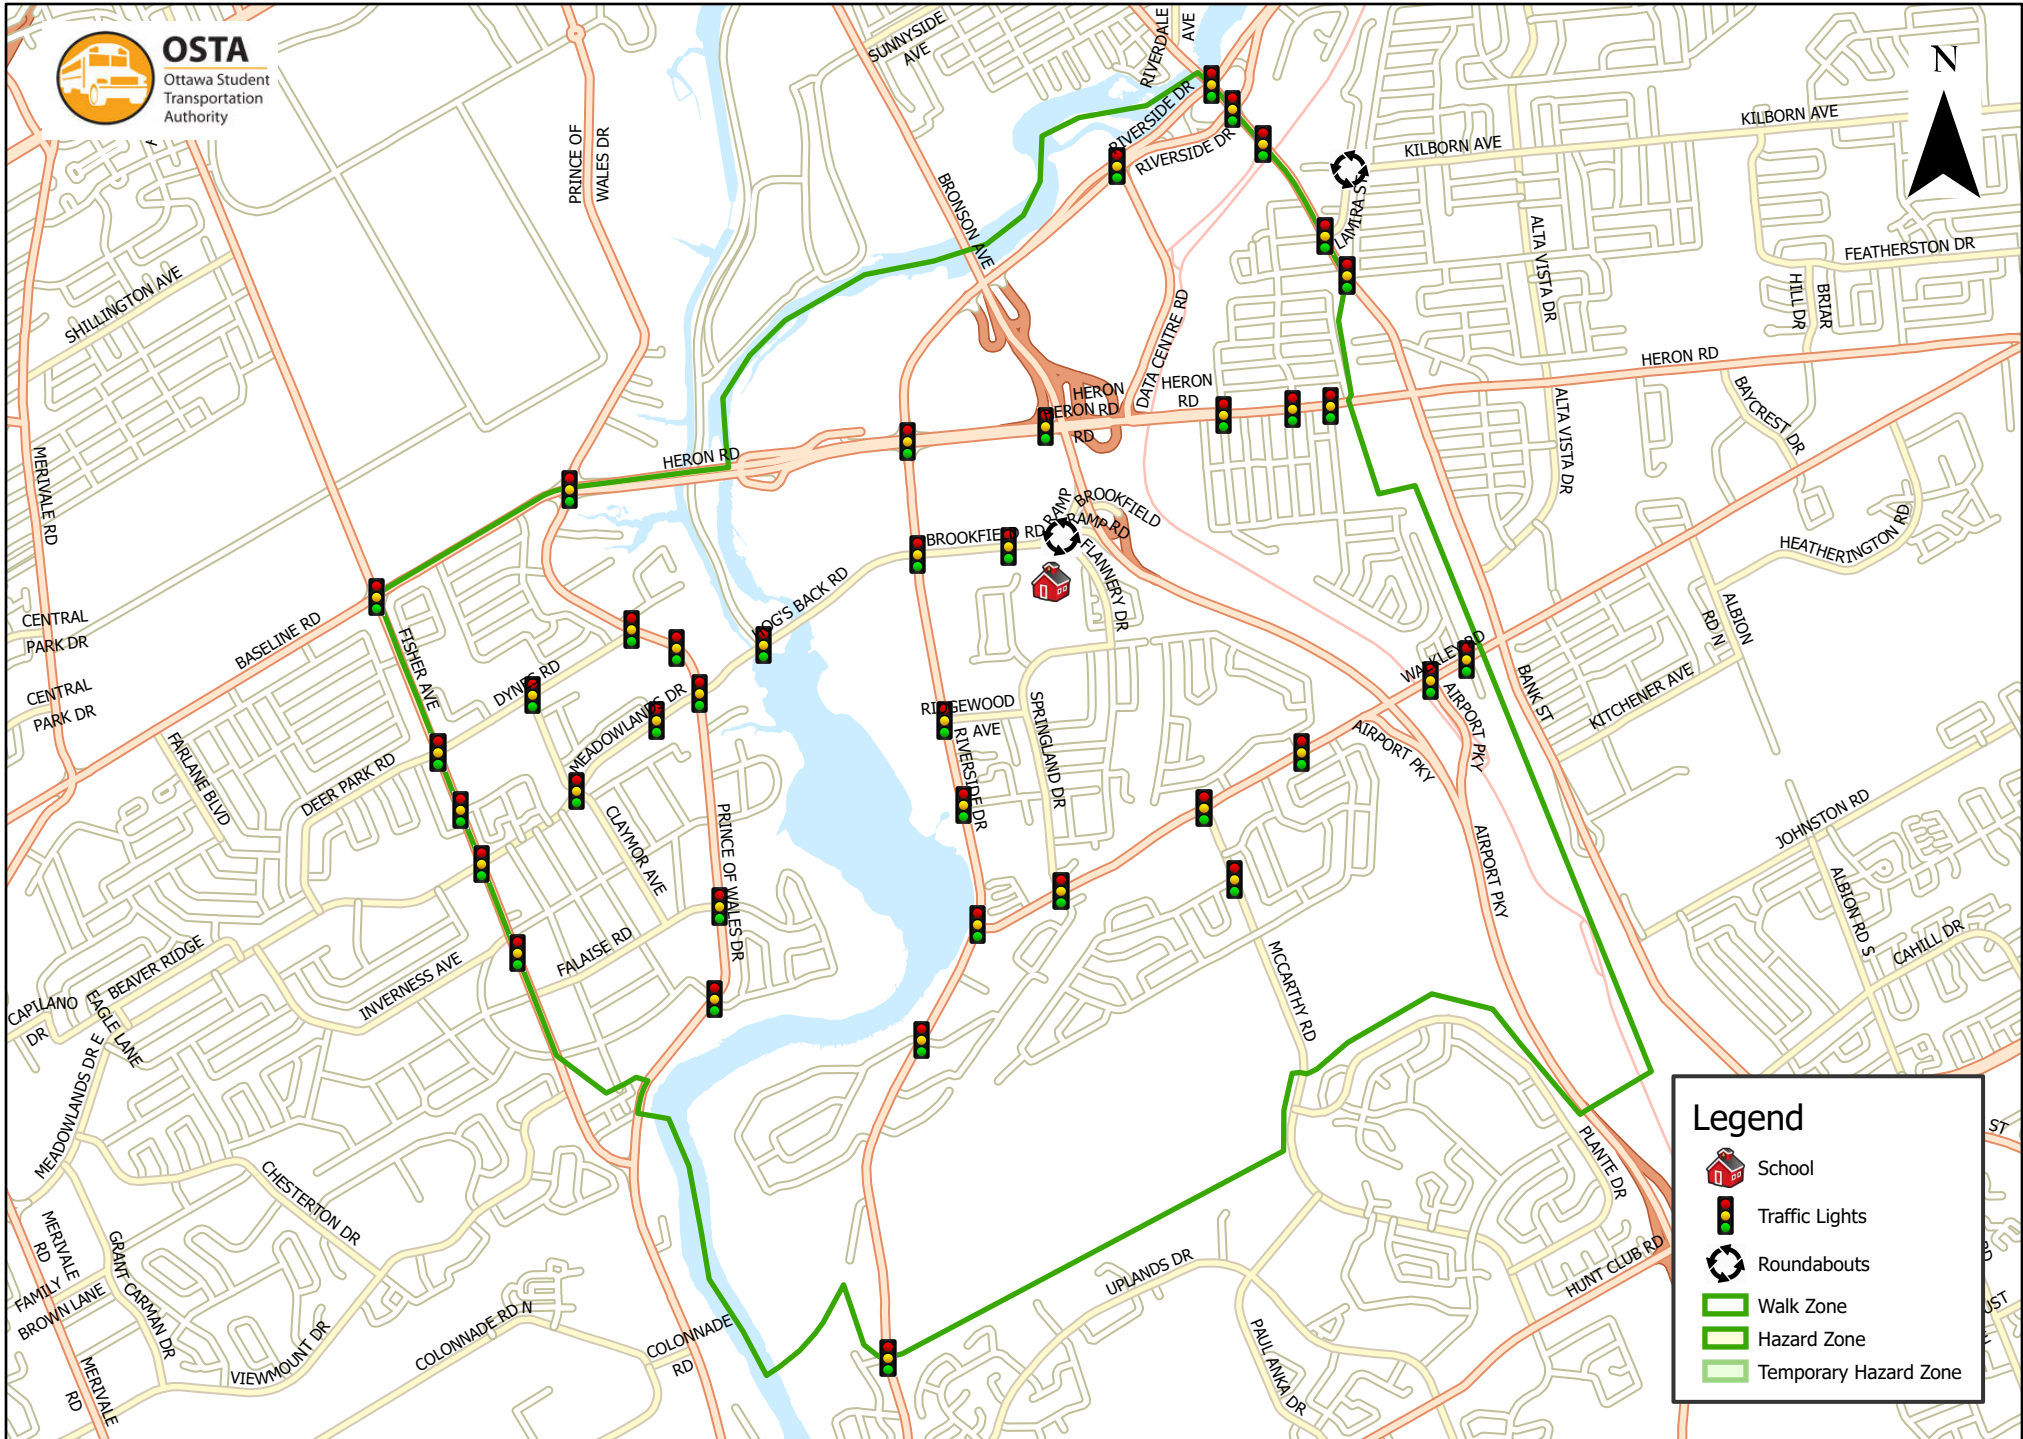

Brookfield High School 3.2 km Walk Zone Grades 9-12

This map is intended for information purposes only. Ottawa Student Transportation Authority assumes no responsibility for people using these routes.