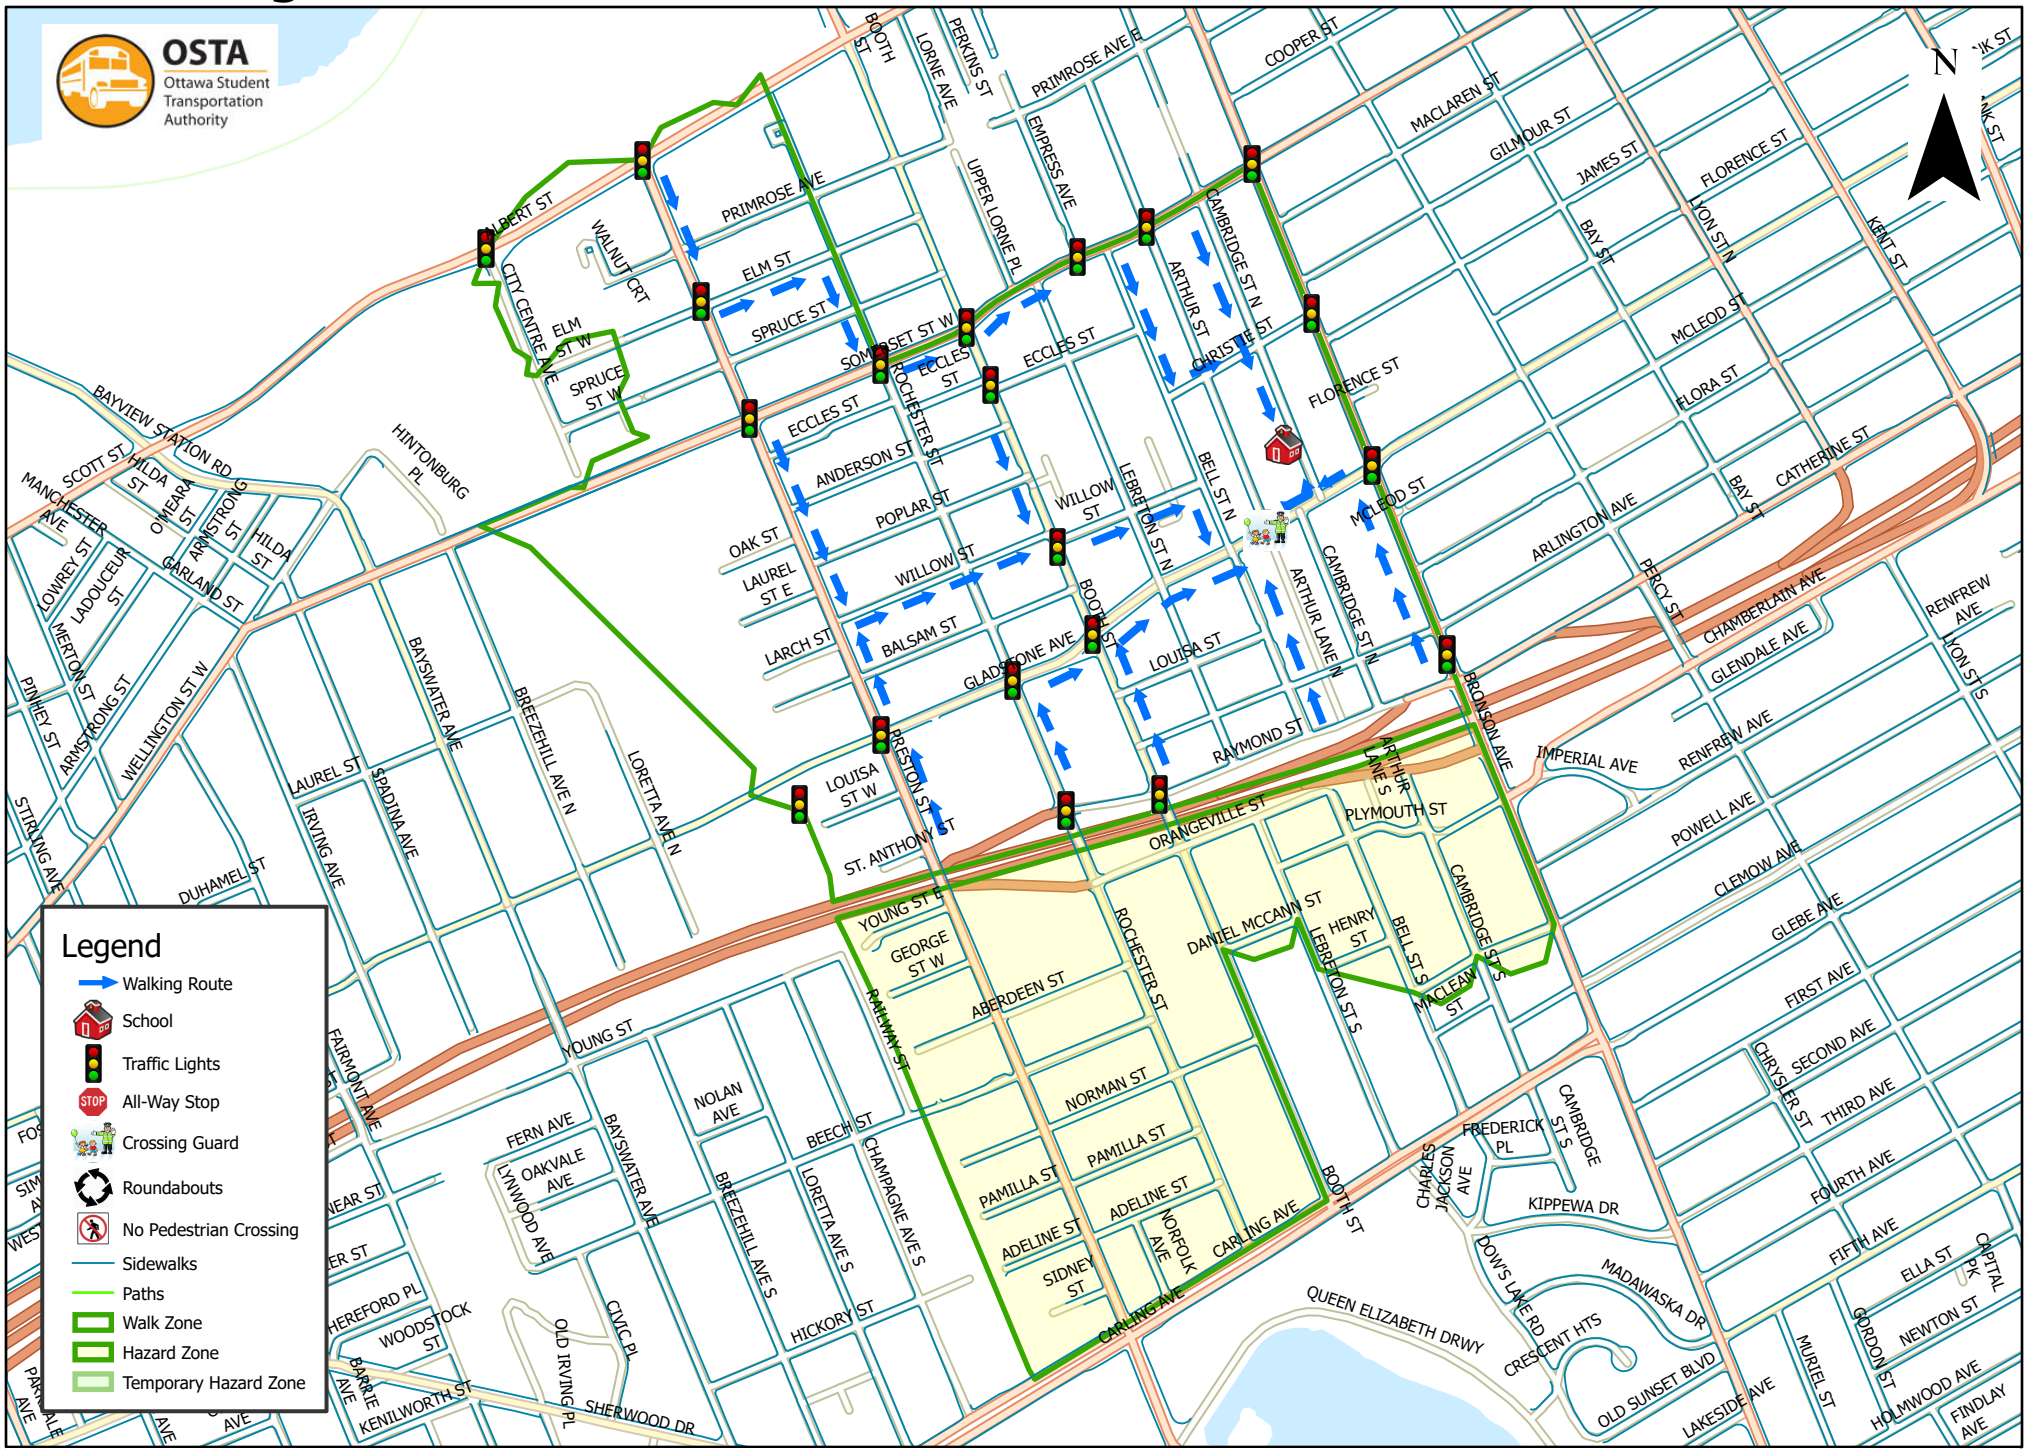

Cambridge Street Comm. Public School 1.6 km Walk Zone Grades 1-3

- Legend**
- Walking Route
 - School
 - Traffic Lights
 - All-Way Stop
 - Crossing Guard
 - Roundabouts
 - No Pedestrian Crossing
 - Sidewalks
 - Paths
 - Walk Zone
 - Hazard Zone
 - Temporary Hazard Zone

This map is intended for information purposes only. Ottawa Student Transportation Authority assumes no responsibility for people using these routes.