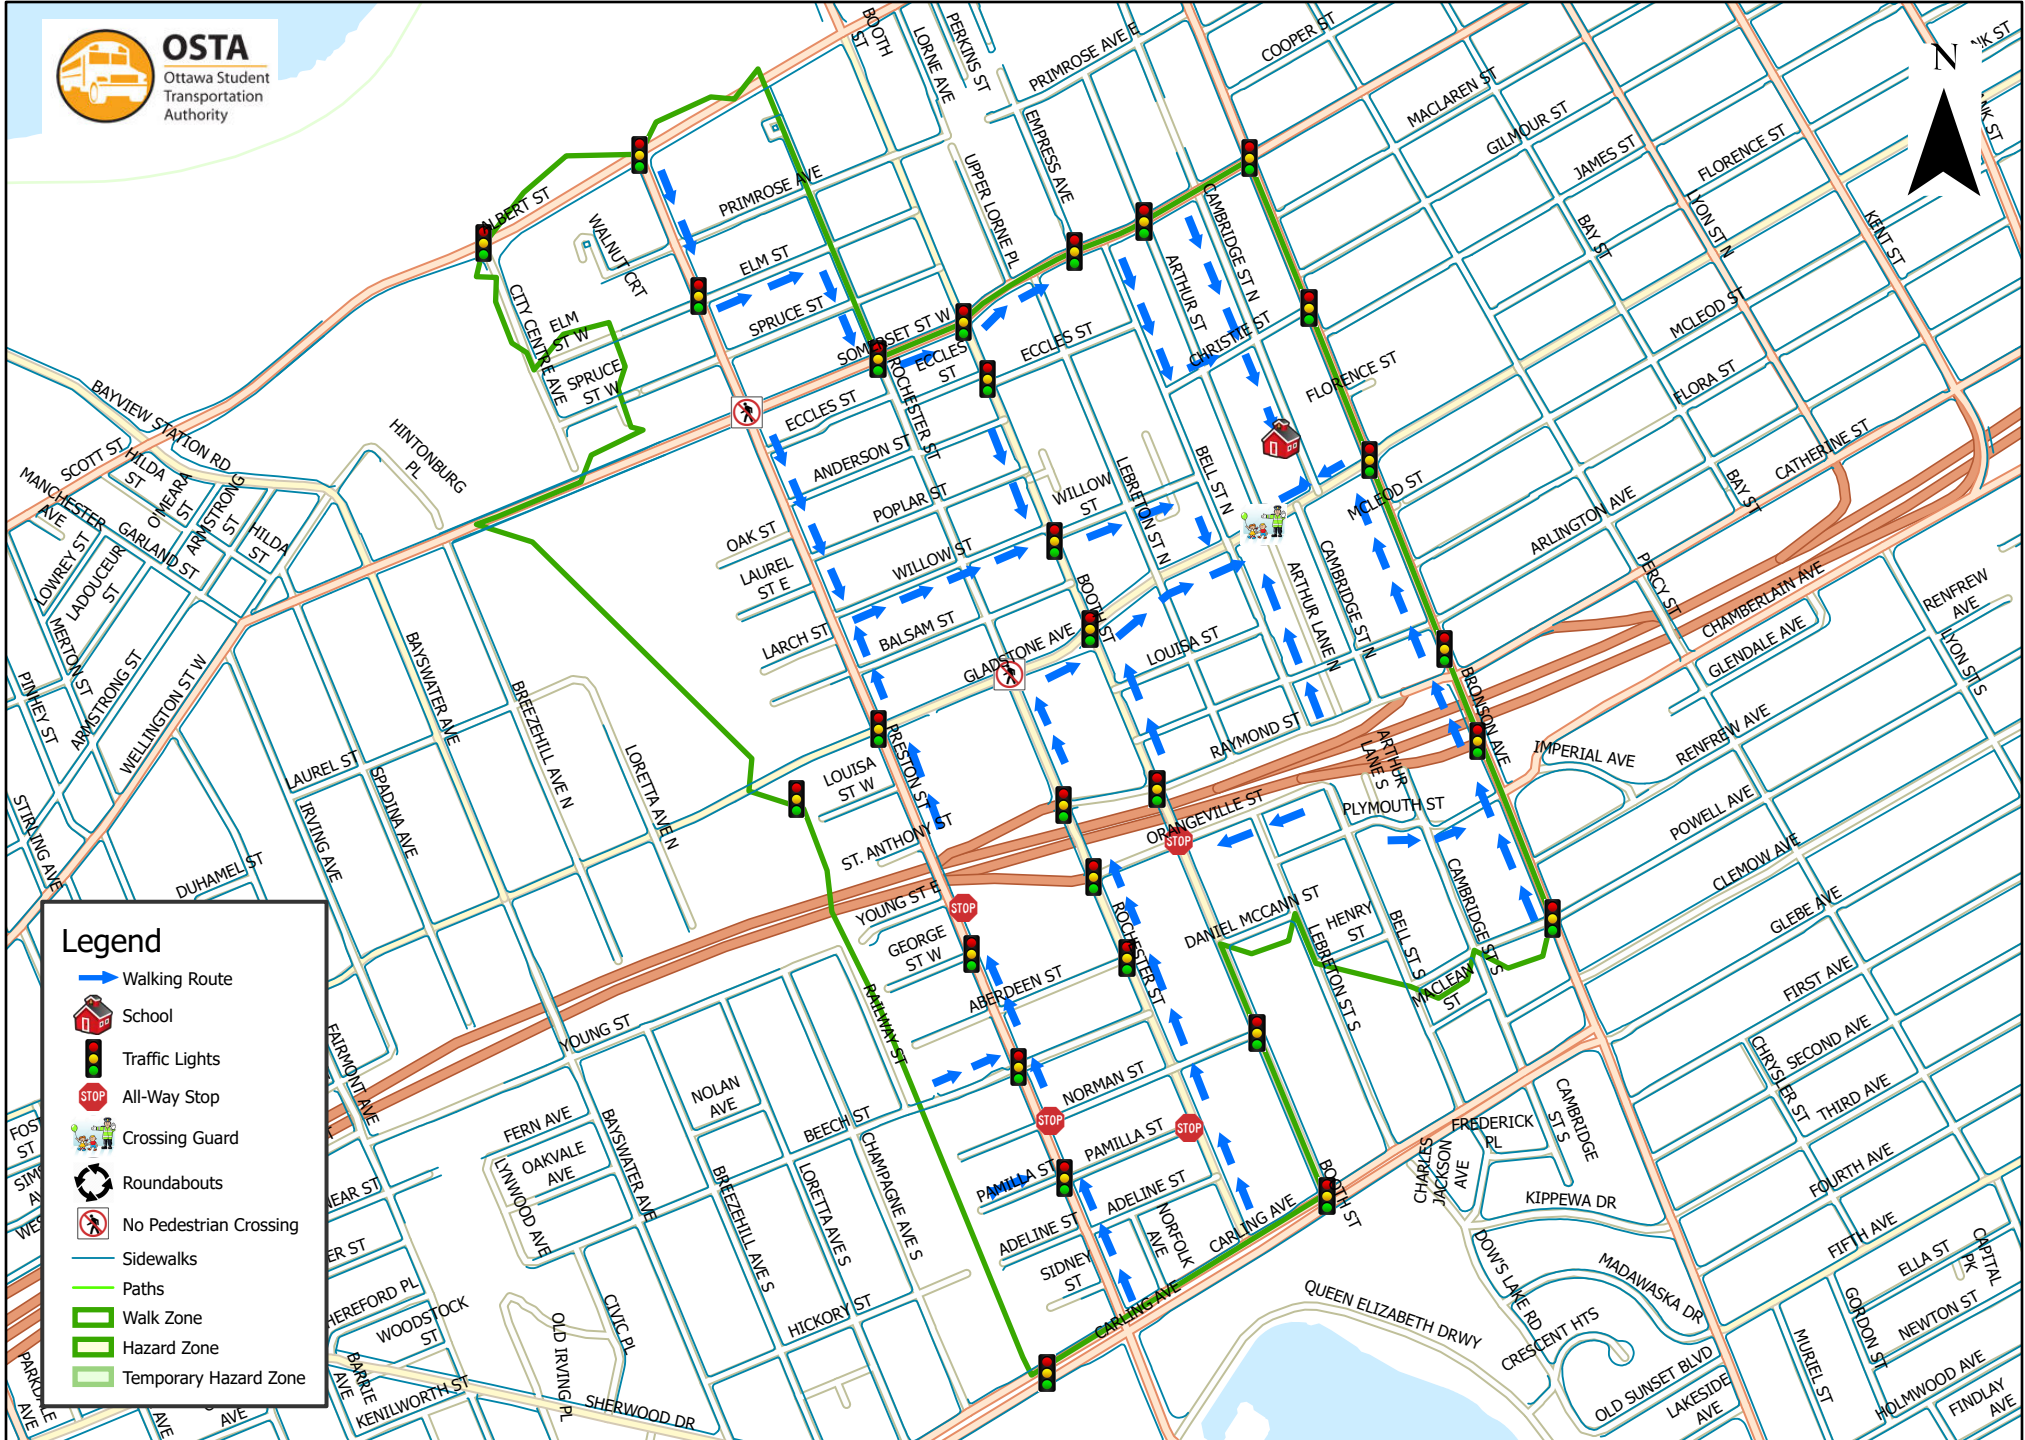

Cambridge Street Comm. Public School 1.6 km Walk Zone Grades 4-6

This map is intended for information purposes only. Ottawa Student Transportation Authority assumes no responsibility for people using these routes.