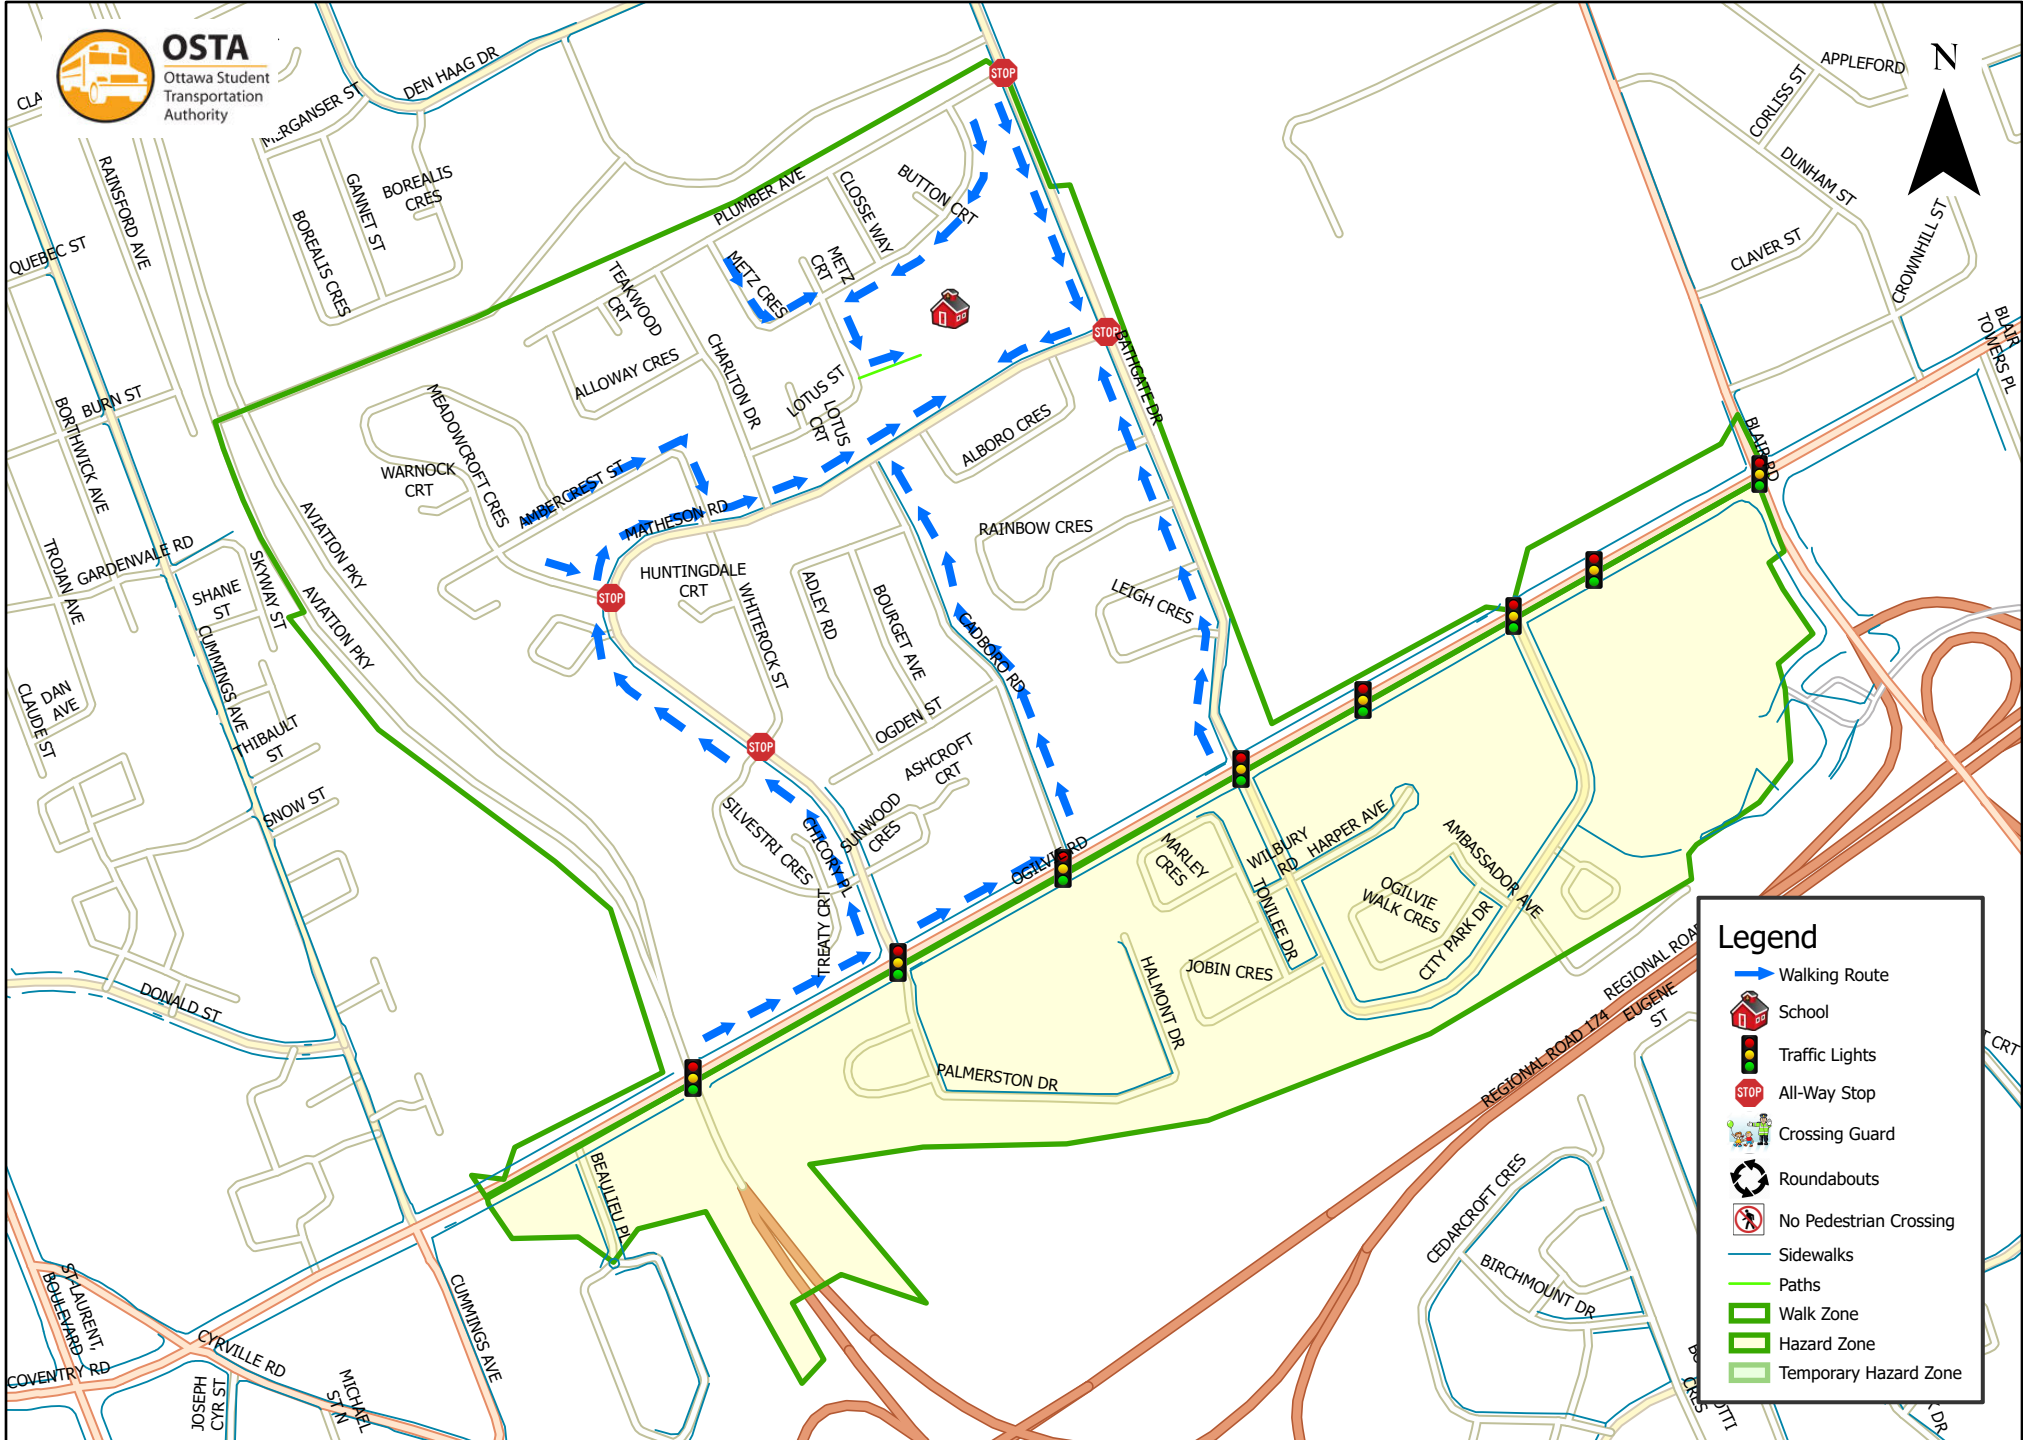

Carson Grove Elementary School 1.6 km Walk Zone Grades 1-3

This map is intended for information purposes only. Ottawa Student Transportation Authority assumes no responsibility for people using these routes.