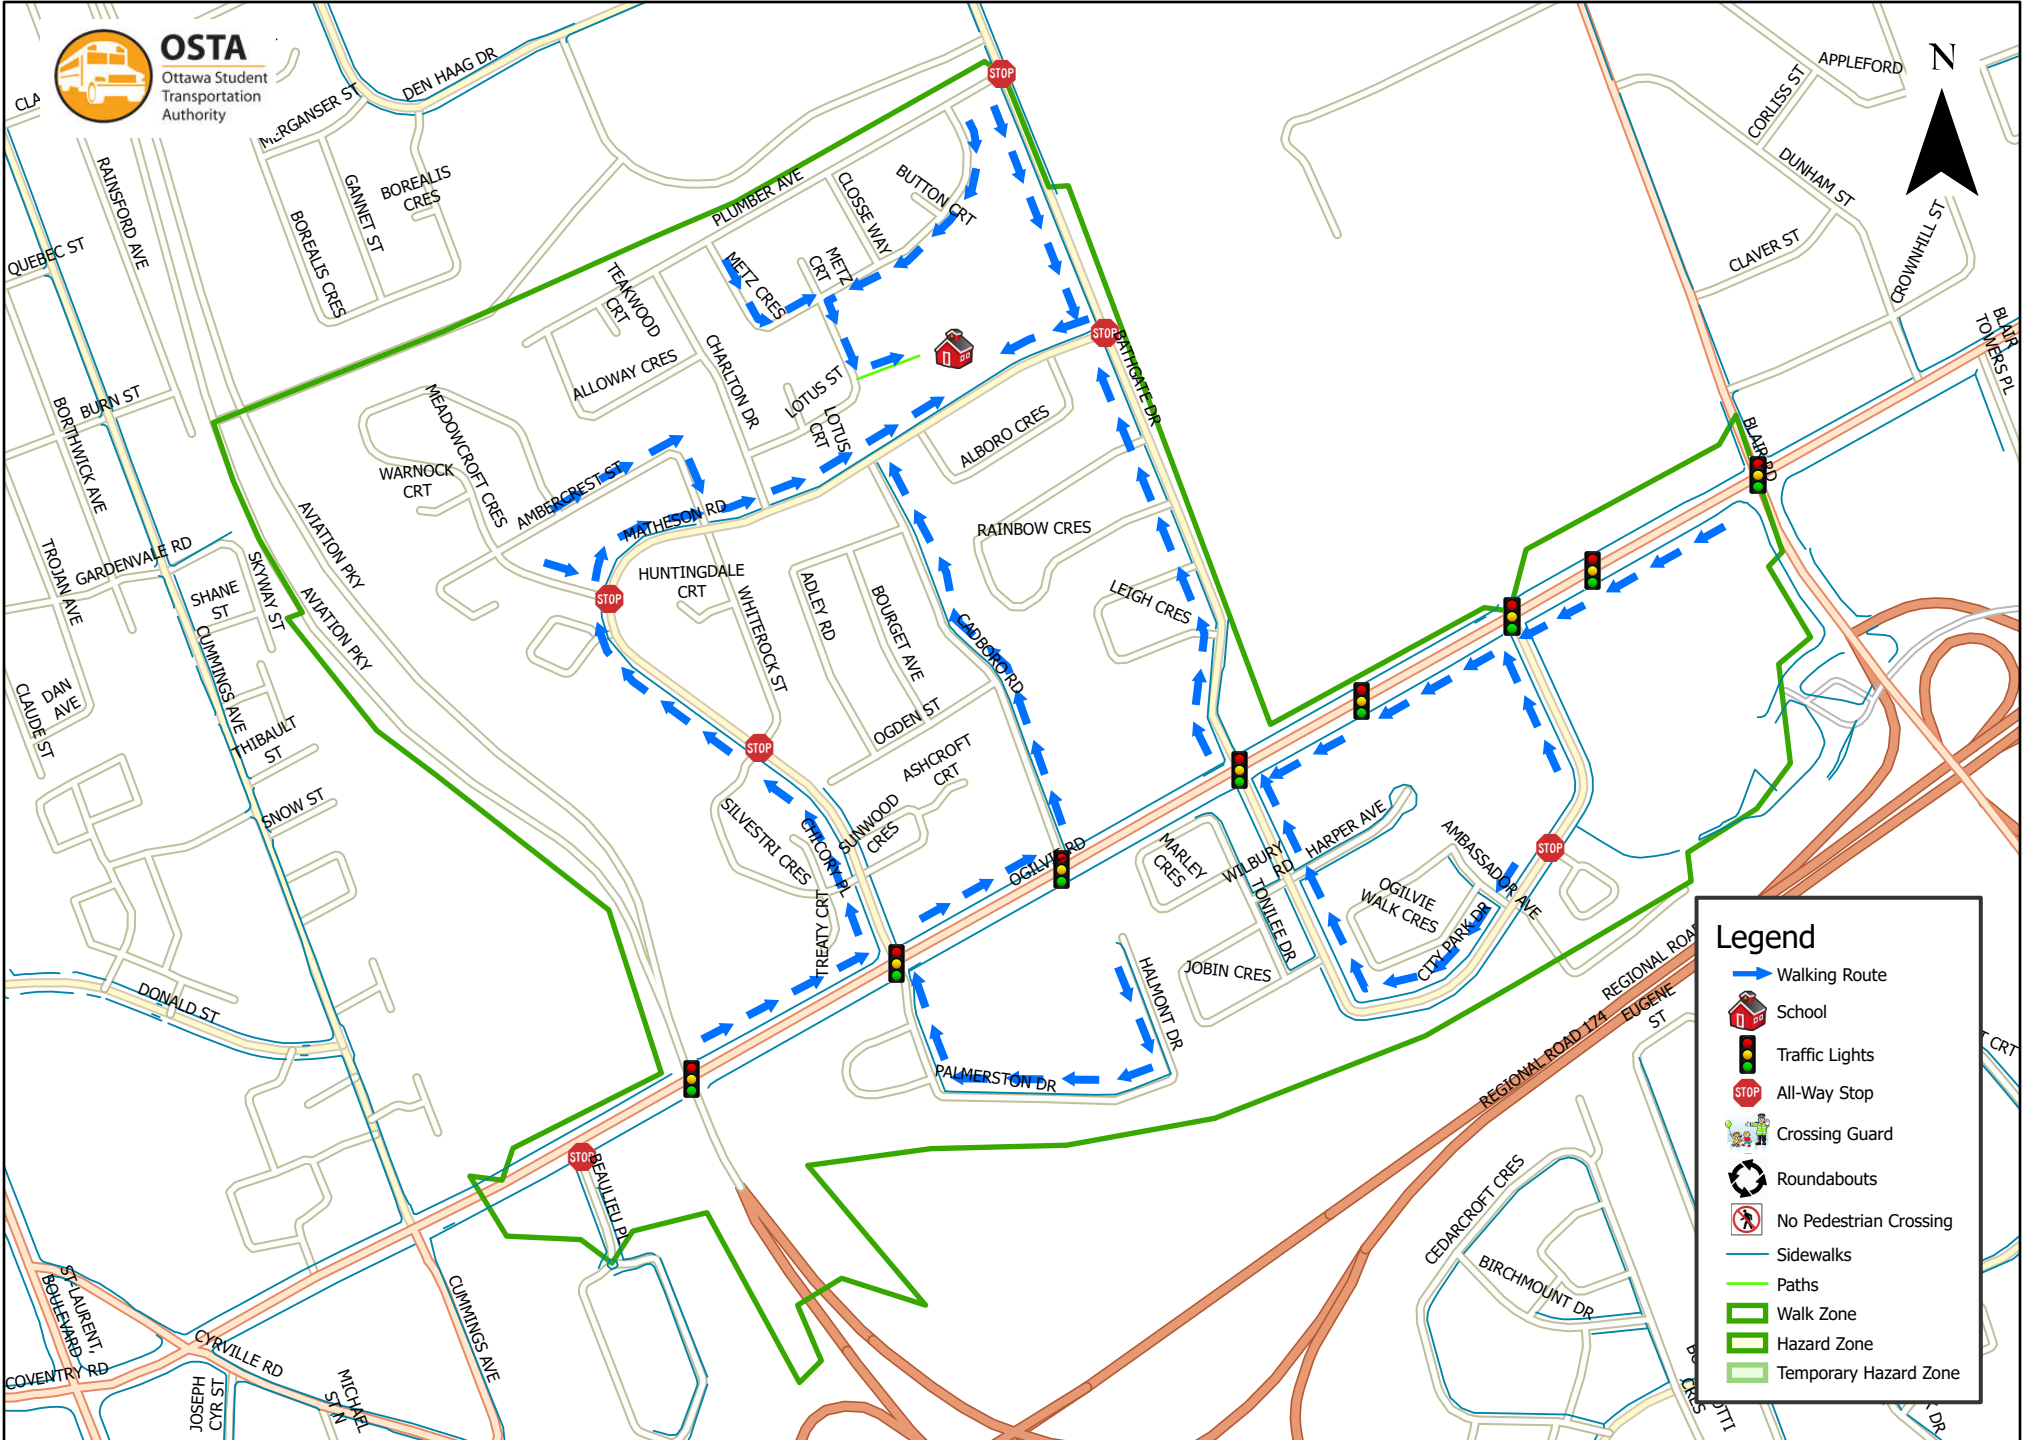

# Carson Grove Elementary School 1.6 km Walk Zone Grades 4-5

This map is intended for information purposes only. Ottawa Student Transportation Authority assumes no responsibility for people using these routes.