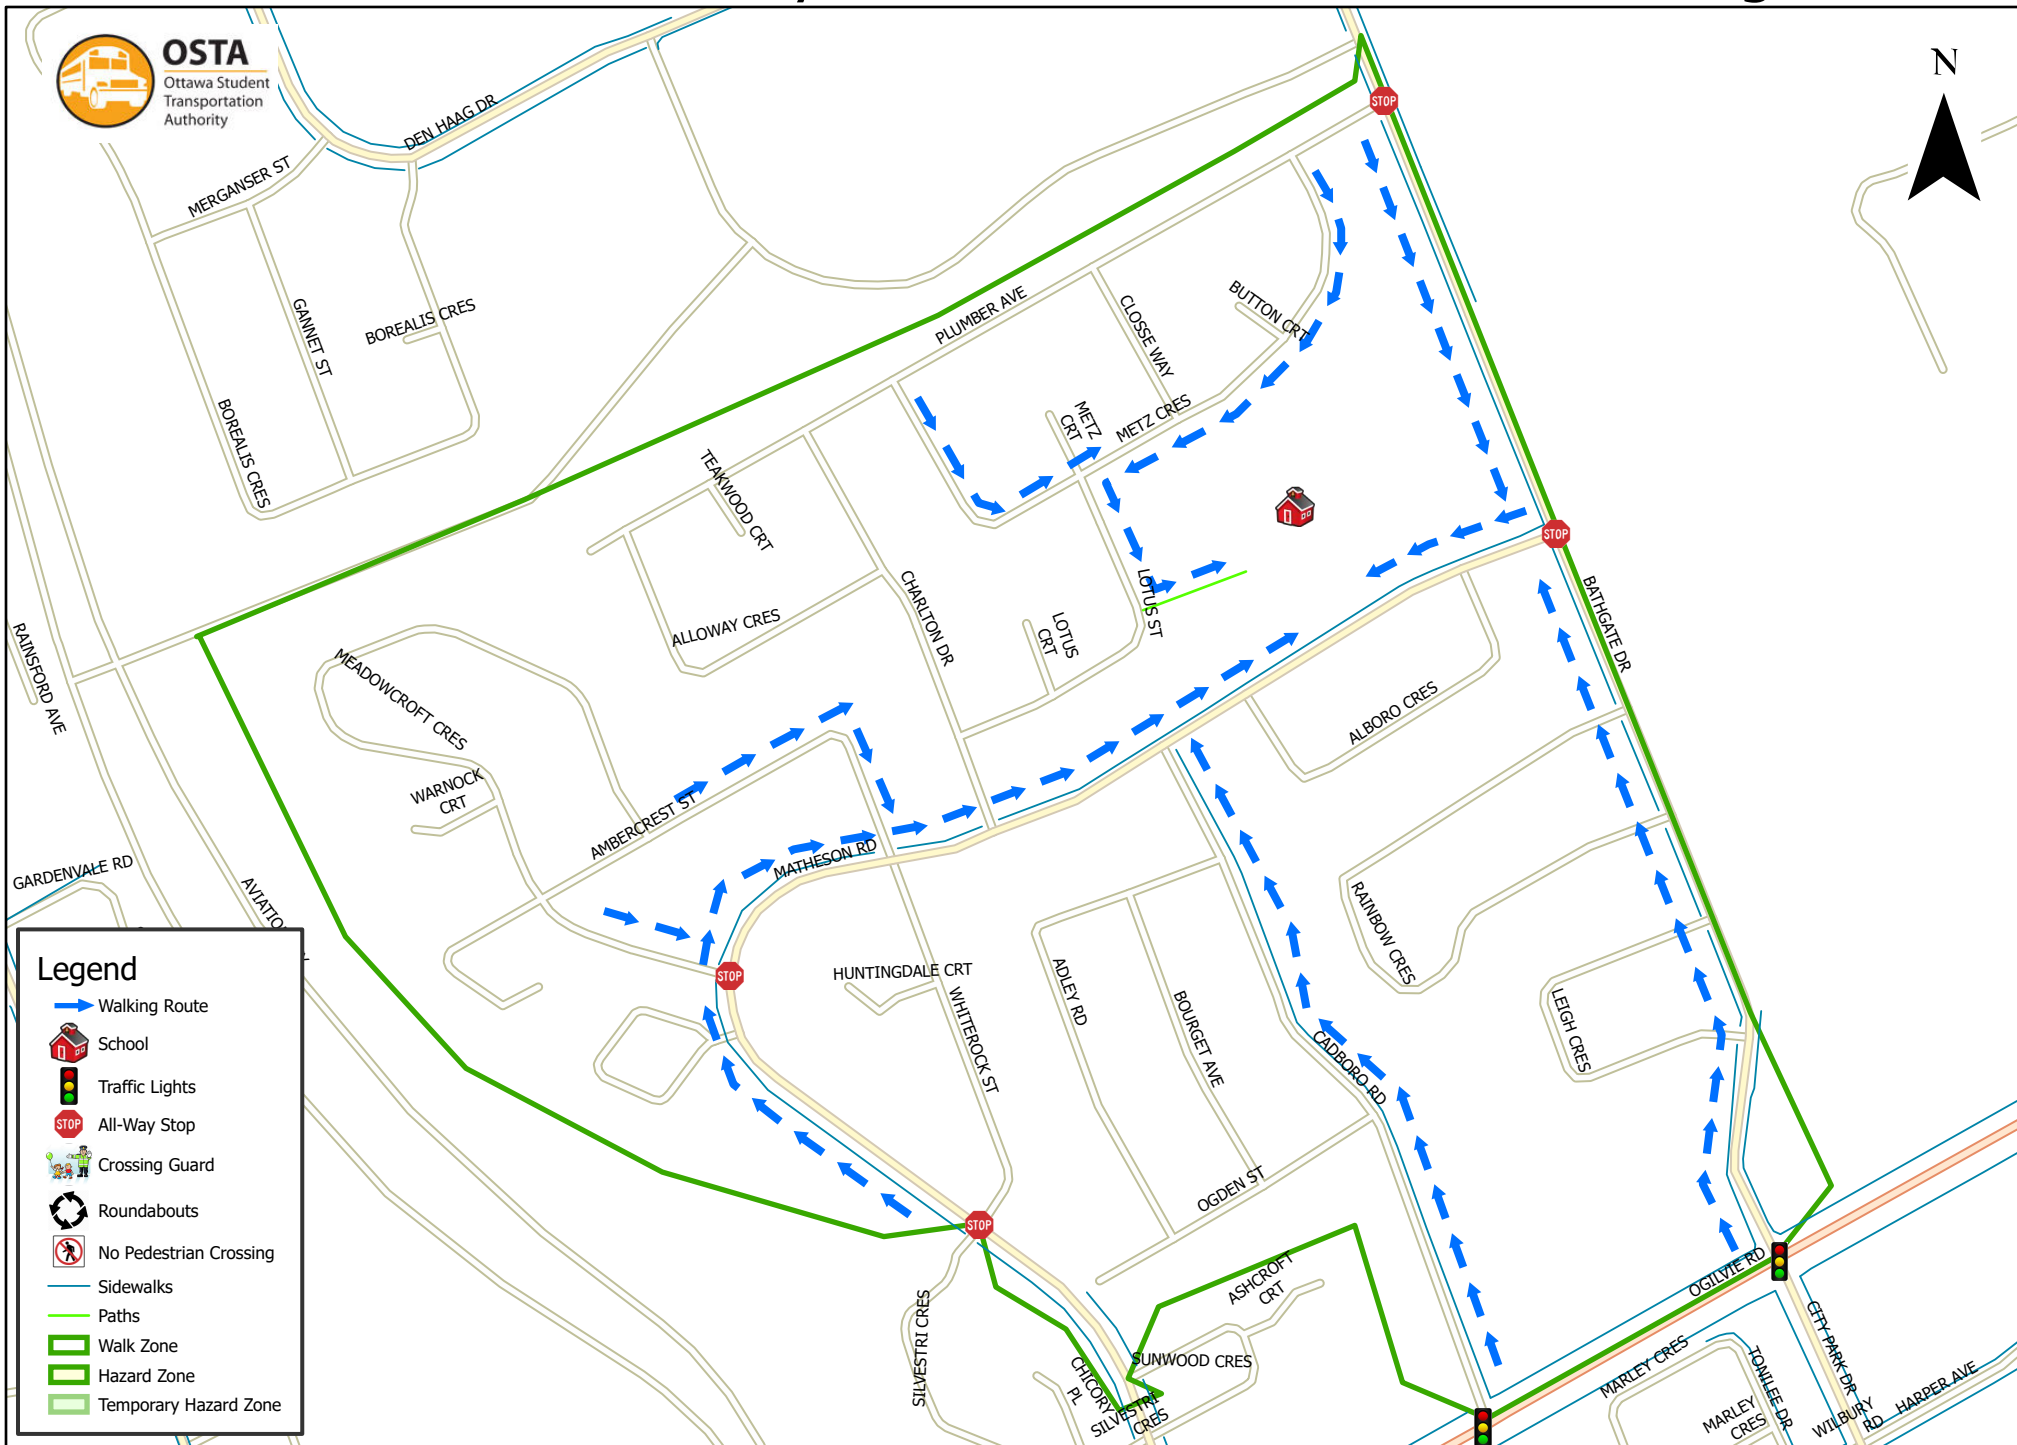

Carson Grove Elementary School 800 m Walk Zone Kindergarten

Legend

- Walking Route
- School
- Traffic Lights
- All-Way Stop
- Crossing Guard
- Roundabouts
- No Pedestrian Crossing
- Sidewalks
- Paths
- Walk Zone
- Hazard Zone
- Temporary Hazard Zone

This map is intended for information purposes only. Ottawa Student Transportation Authority assumes no responsibility for people using these routes.