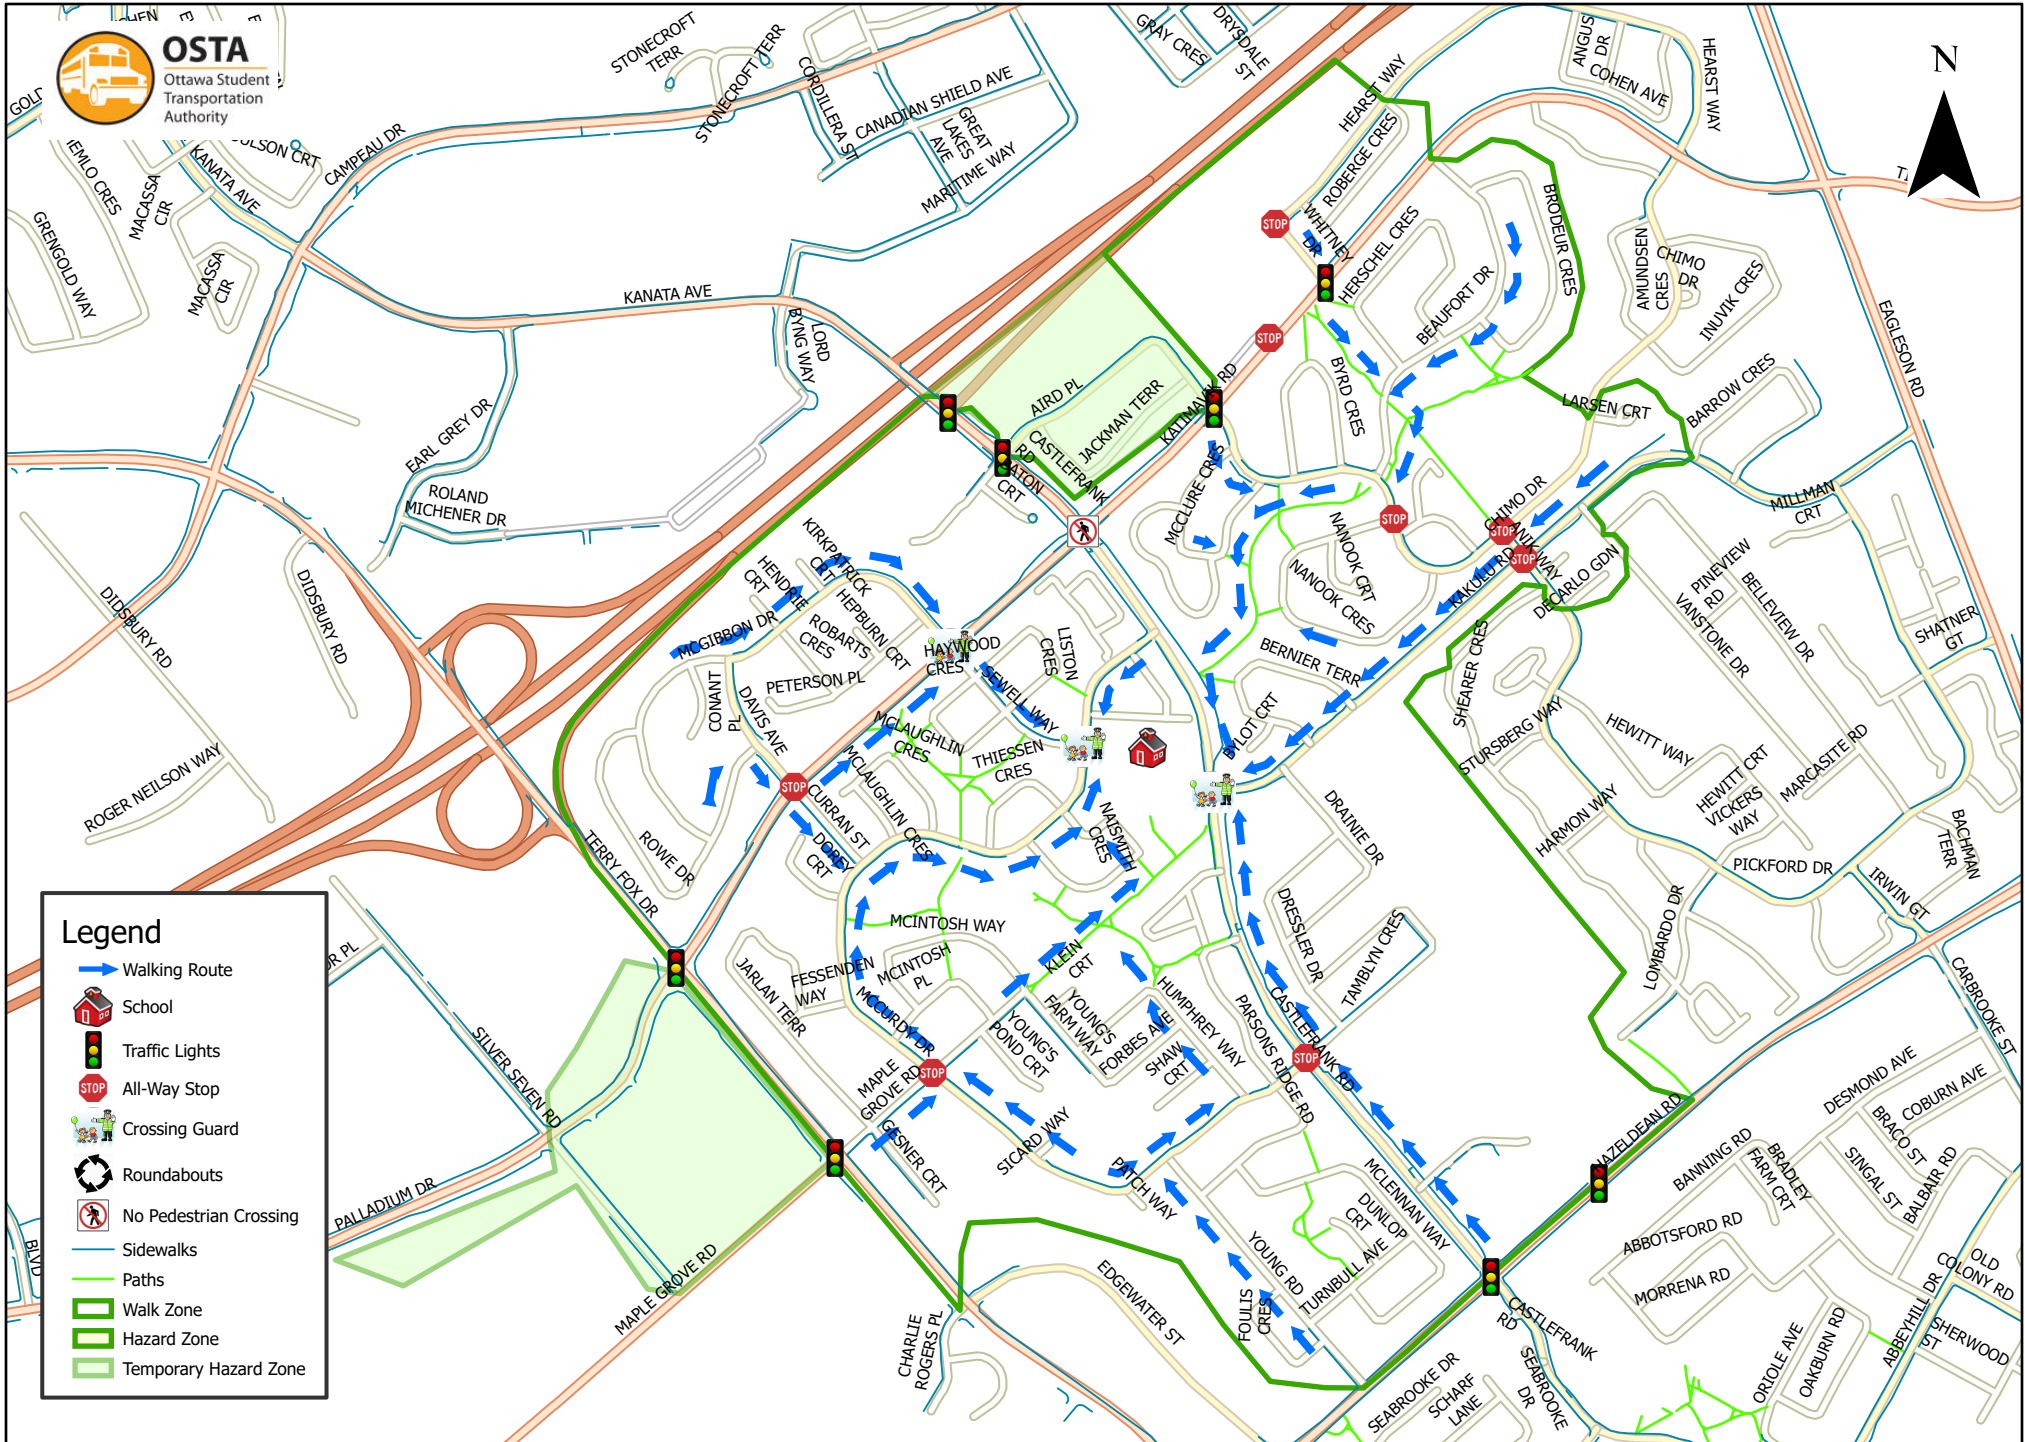

Castlefrank Elementary School 1.6 km Walk Zone Grades 1-6

This map is intended for information purposes only. Ottawa Student Transportation Authority assumes no responsibility for people using these routes.