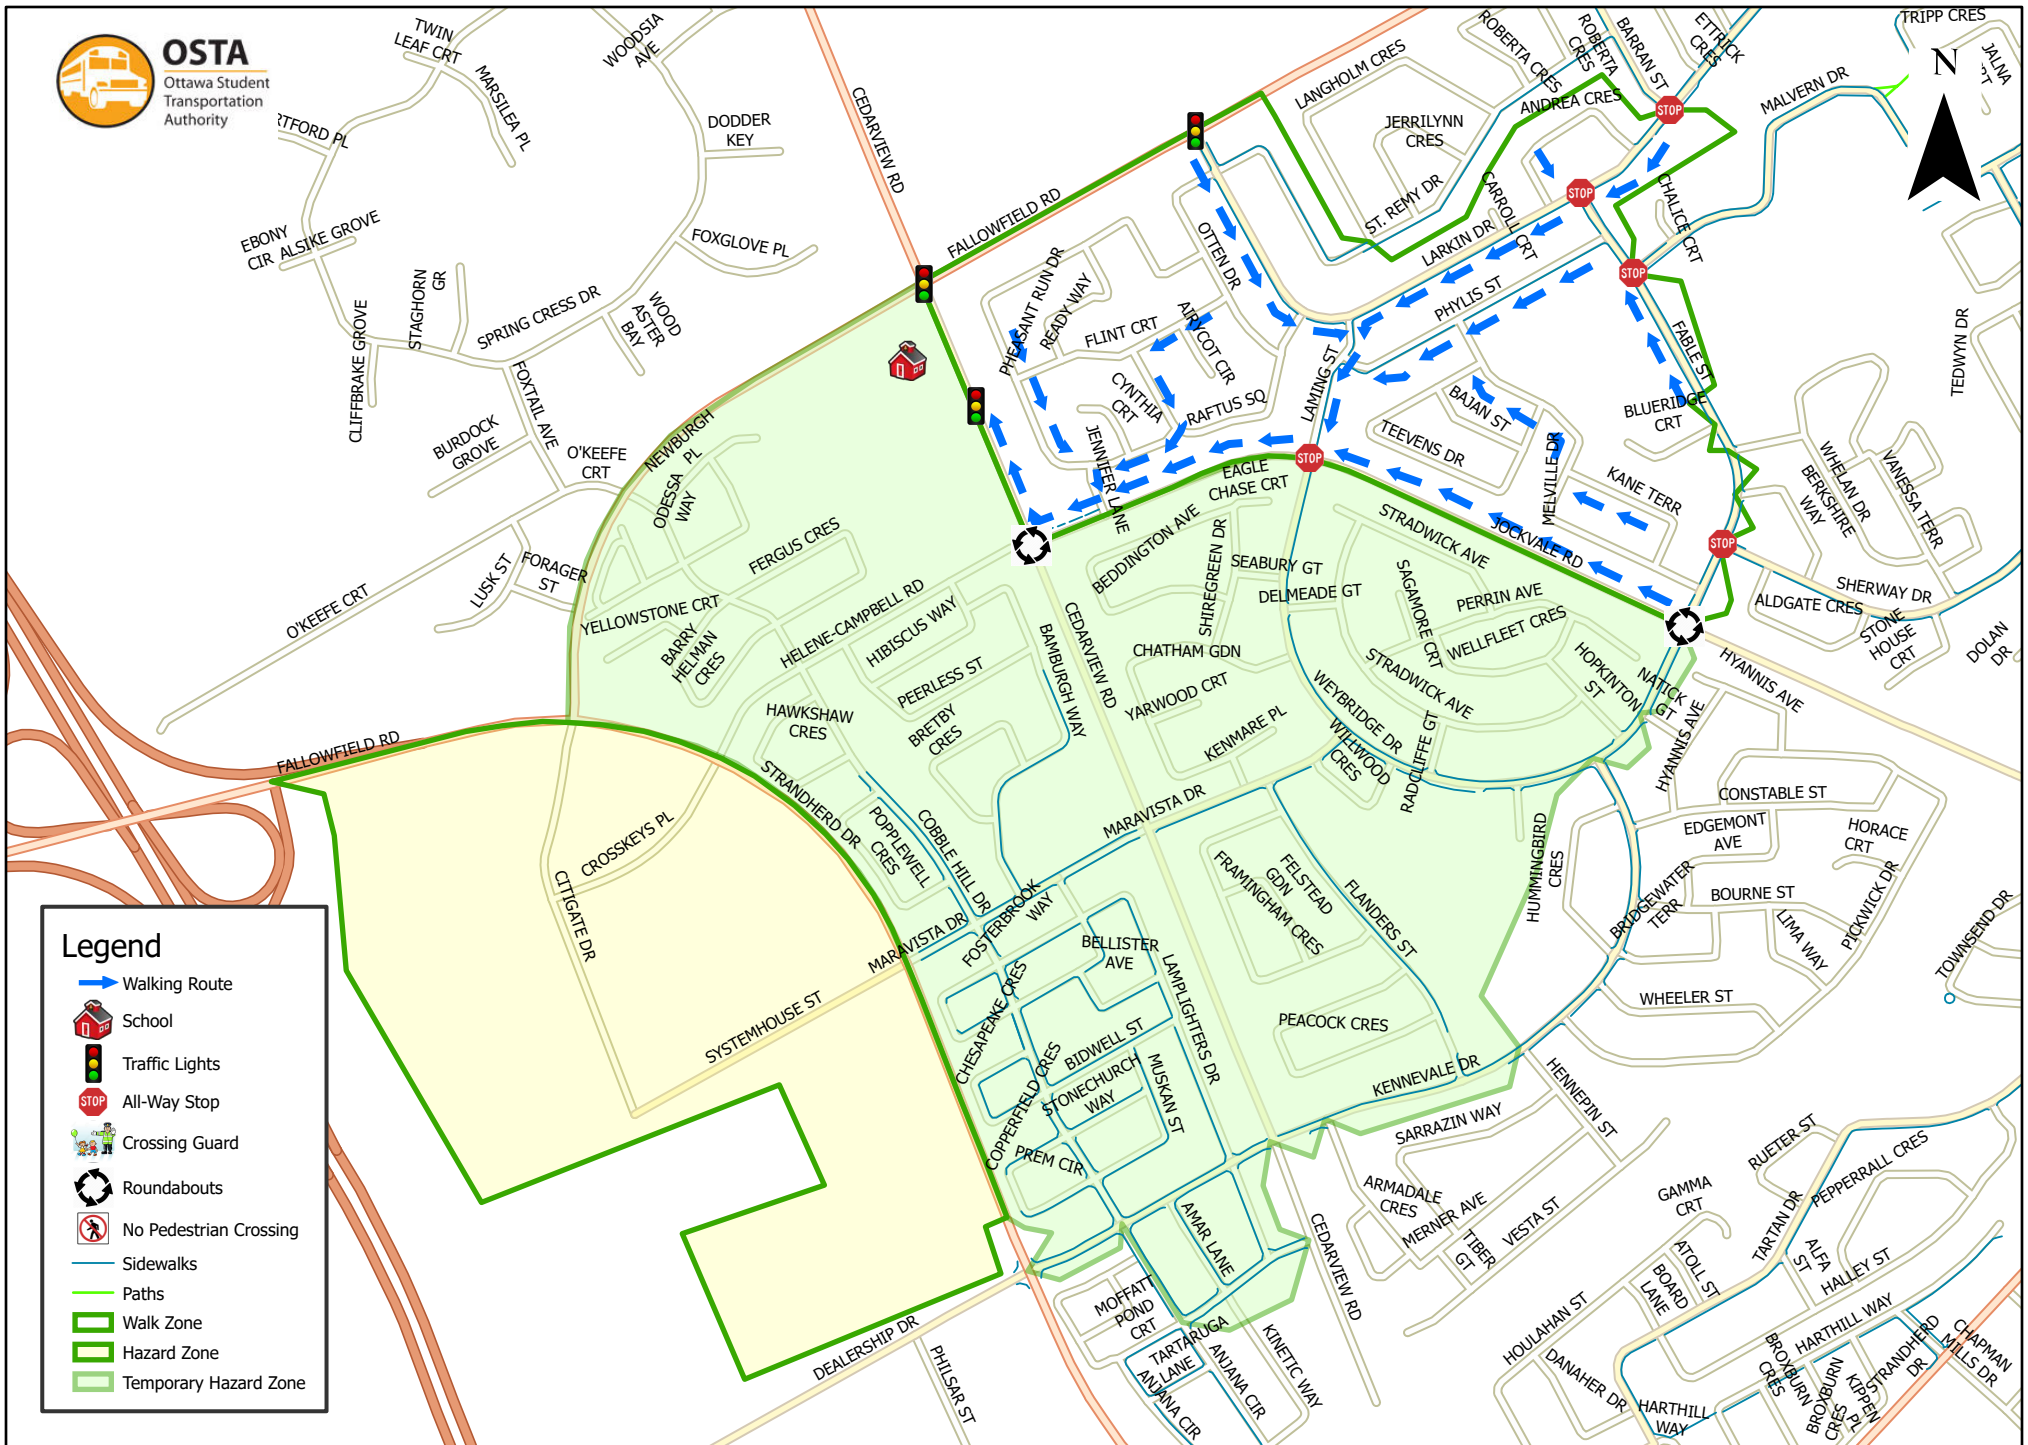

Cedarview Middle School 1.6 km Walk Zone Grades 7-8

- Legend**
- Walking Route
 - School
 - Traffic Lights
 - All-Way Stop
 - Crossing Guard
 - Roundabouts
 - No Pedestrian Crossing
 - Sidewalks
 - Paths
 - Walk Zone
 - Hazard Zone
 - Temporary Hazard Zone

This map is intended for information purposes only. Ottawa Student Transportation Authority assumes no responsibility for people using these routes.