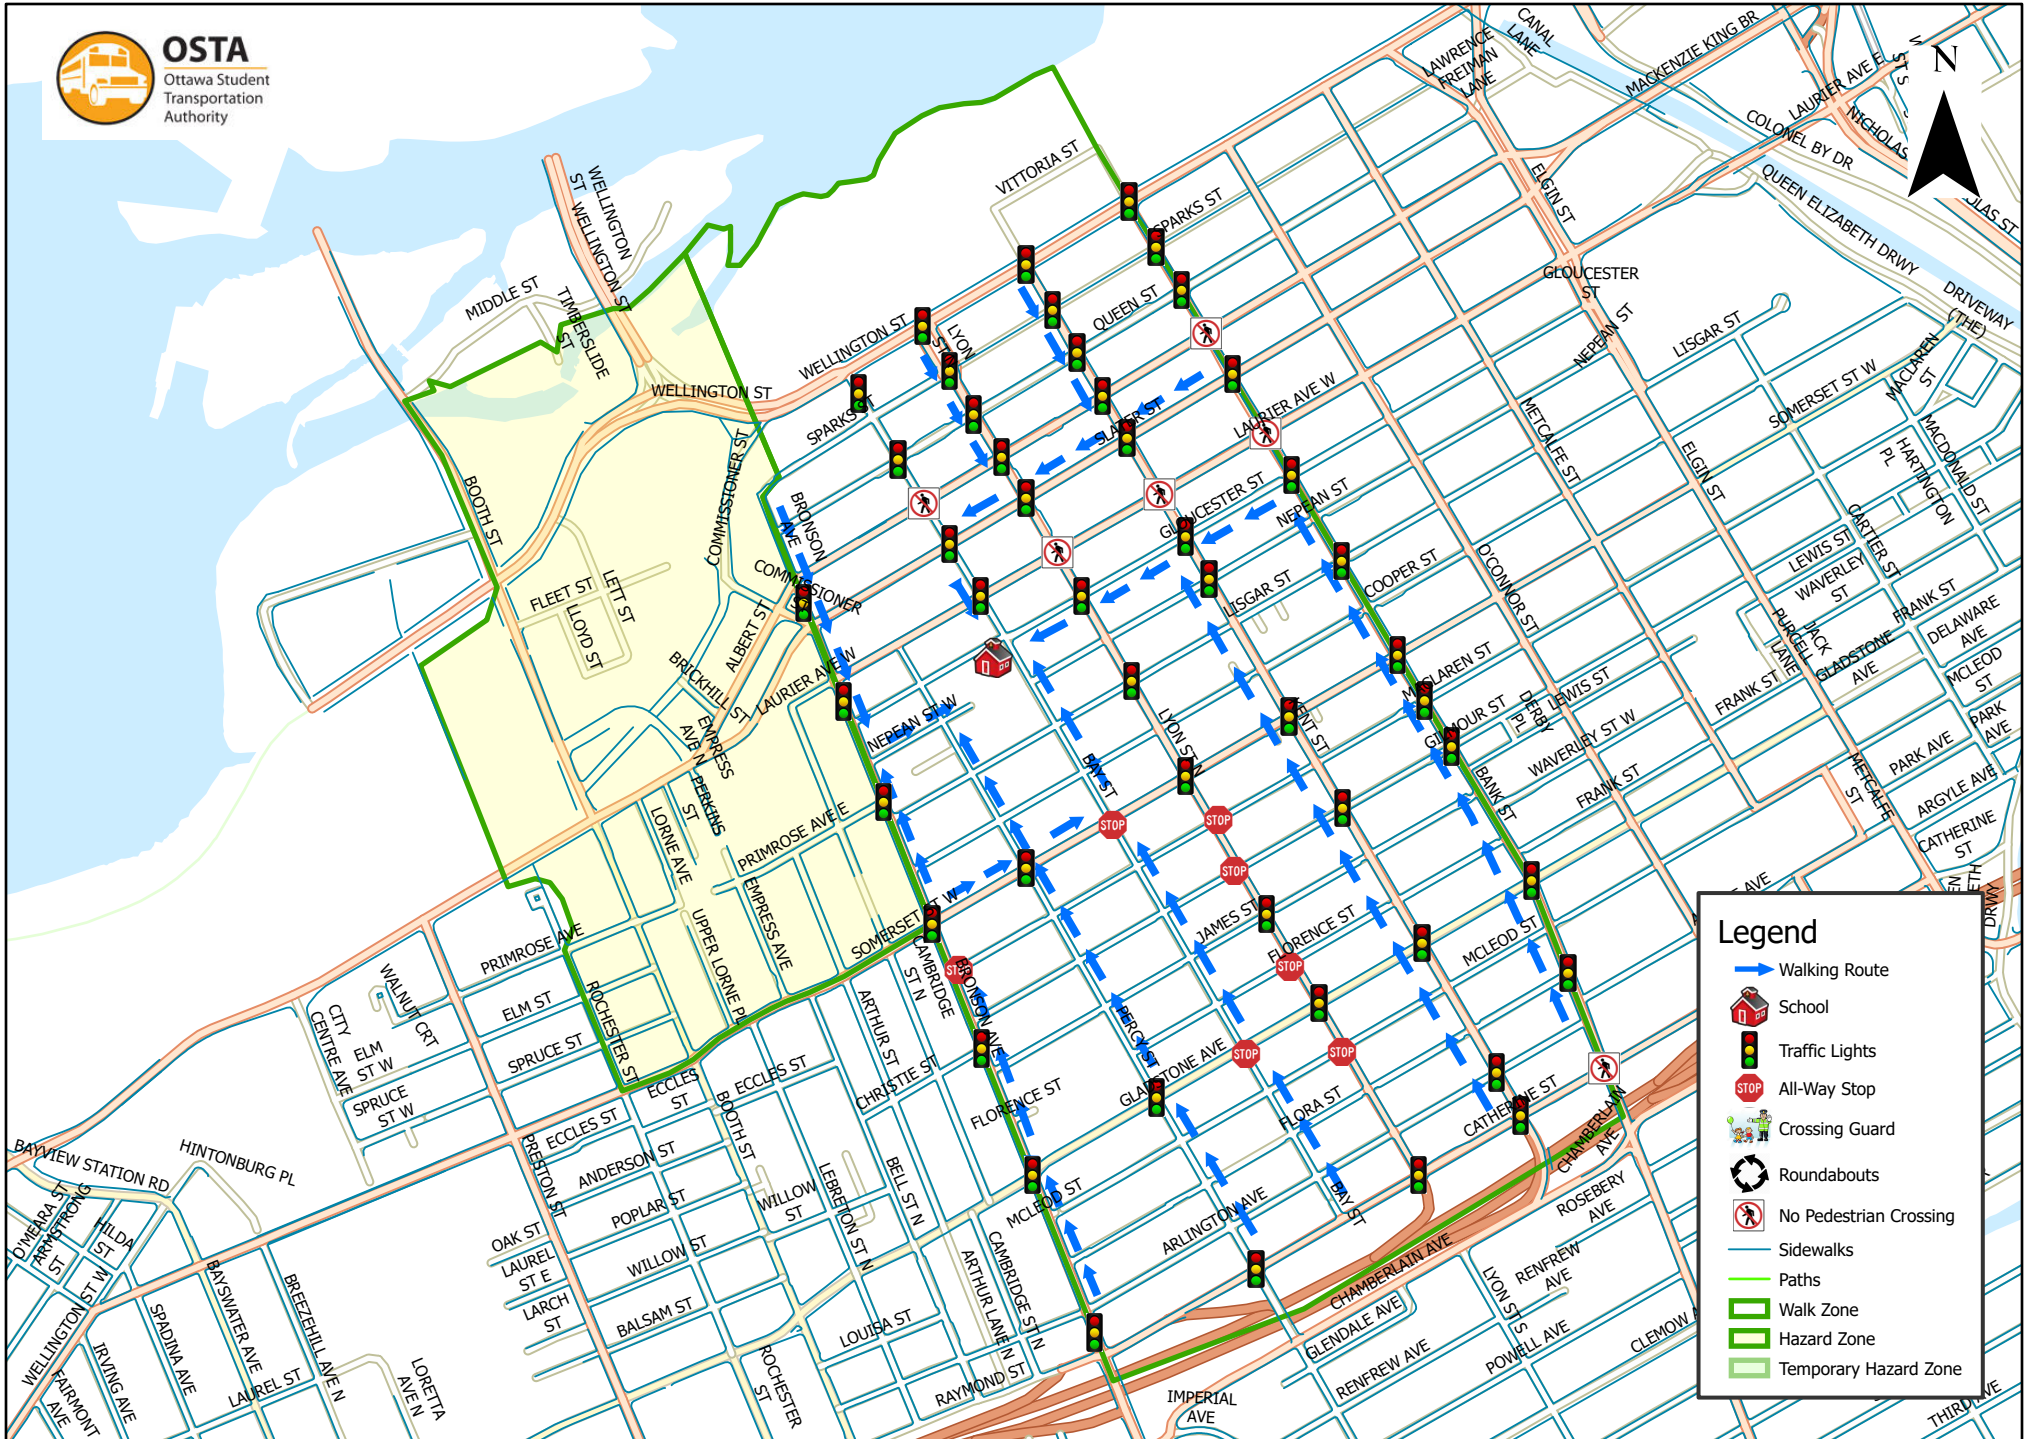

# Centennial Public School 1.6 km Walk Zone Grades 1-3

This map is intended for information purposes only. Ottawa Student Transportation Authority assumes no responsibility for people using these routes.