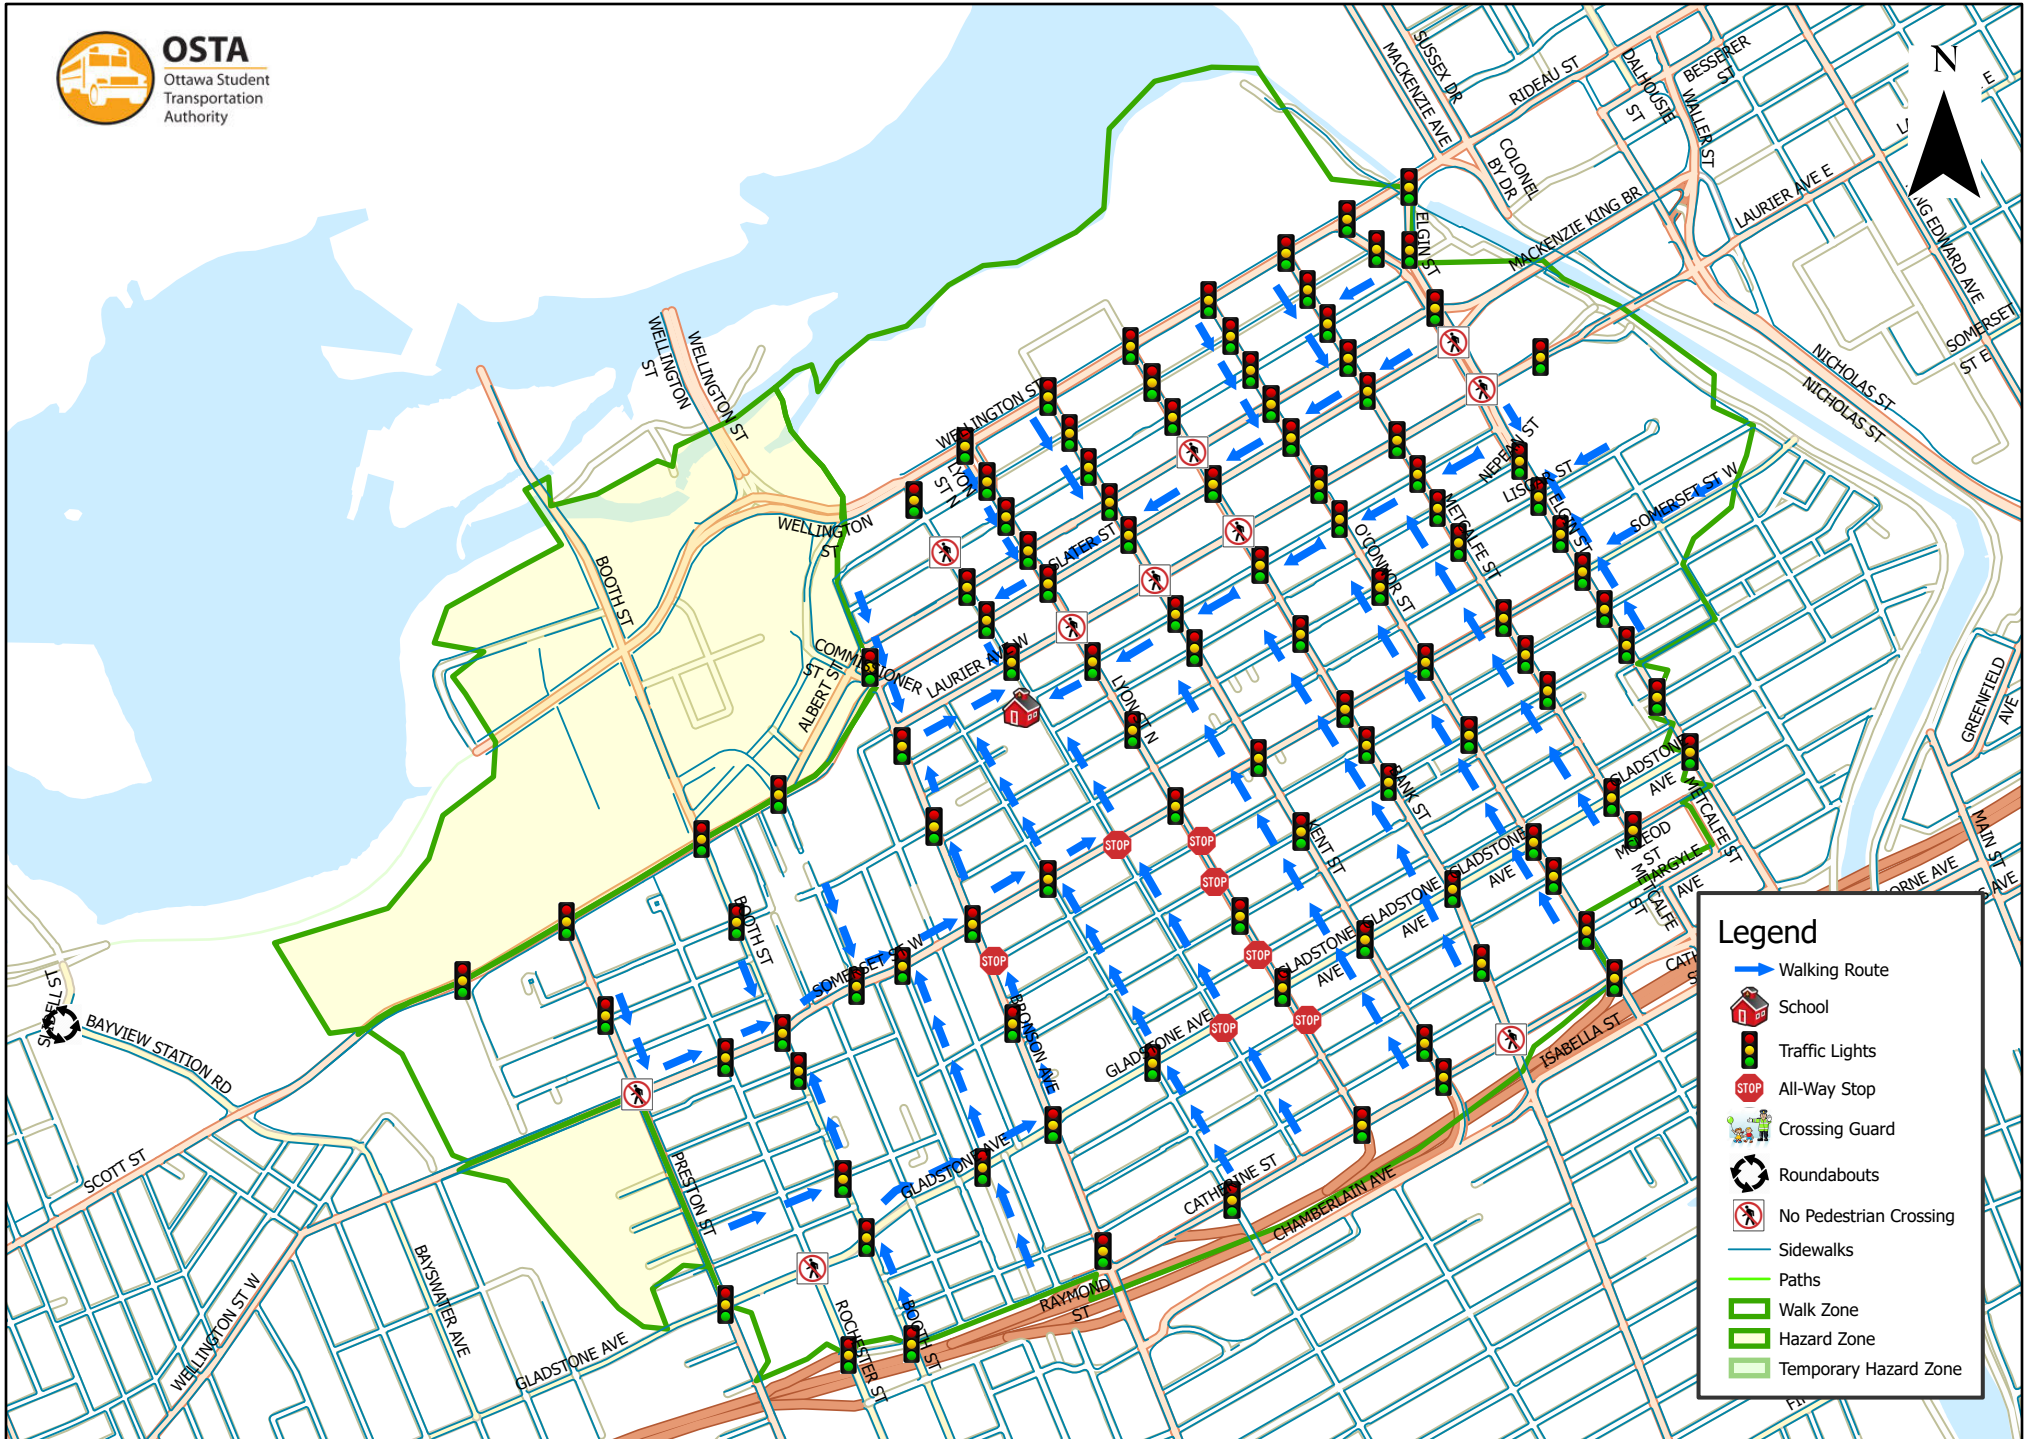

Centennial Public School 1.6 km Walk Zone Grades 4-8

This map is intended for information purposes only. Ottawa Student Transportation Authority assumes no responsibility for people using these routes.