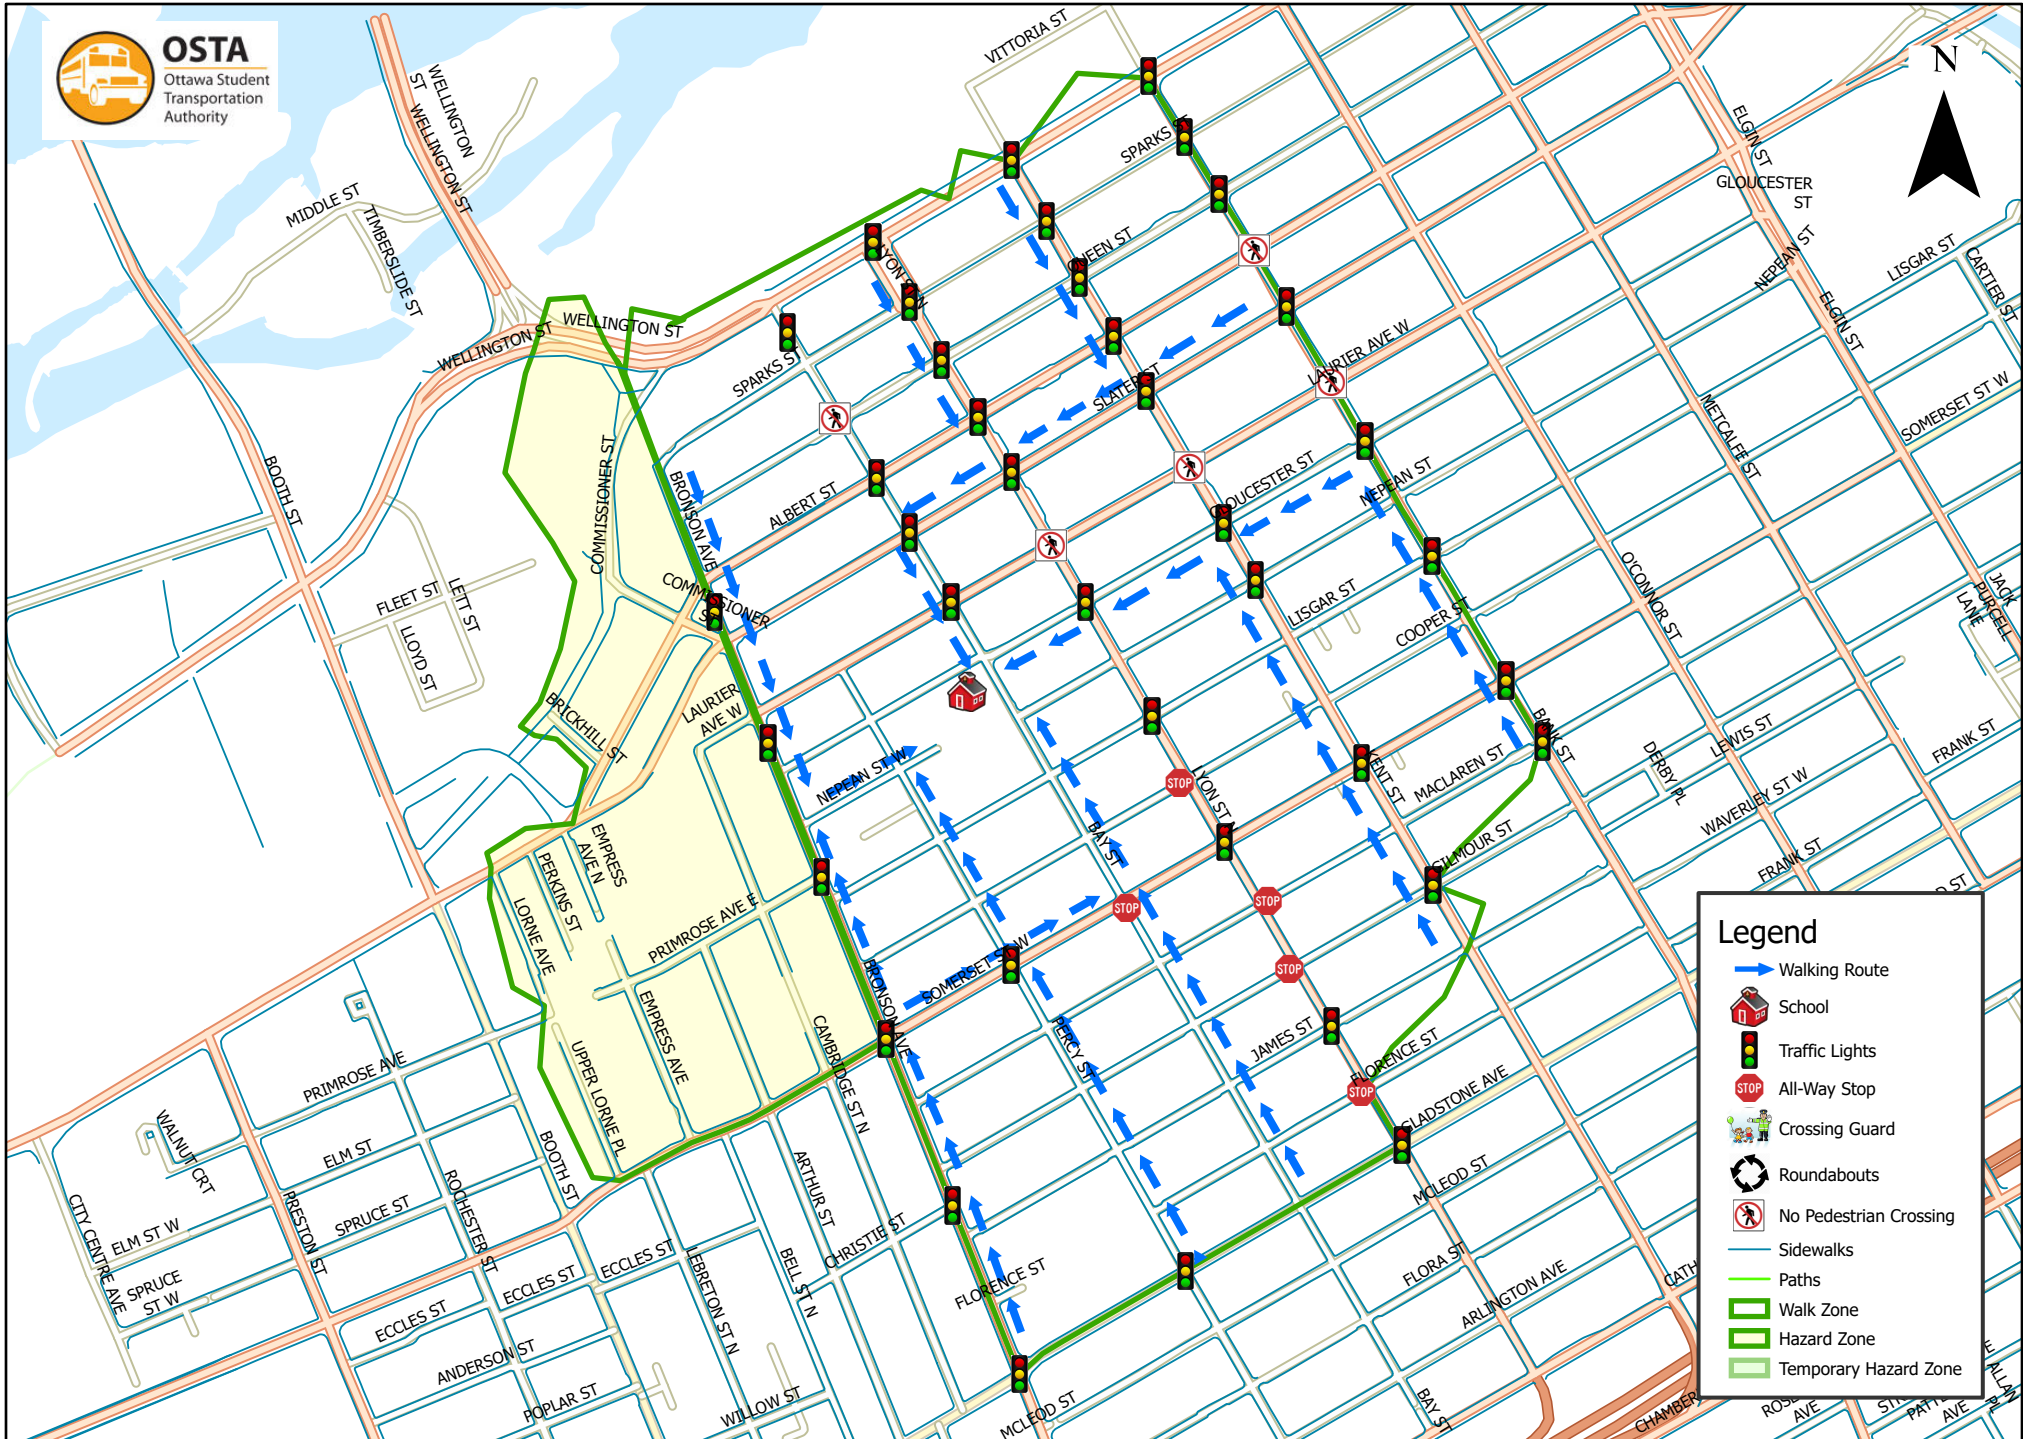

Centennial Public School 800 m Walk Zone Kindergarten

This map is intended for information purposes only. Ottawa Student Transportation Authority assumes no responsibility for people using these routes.