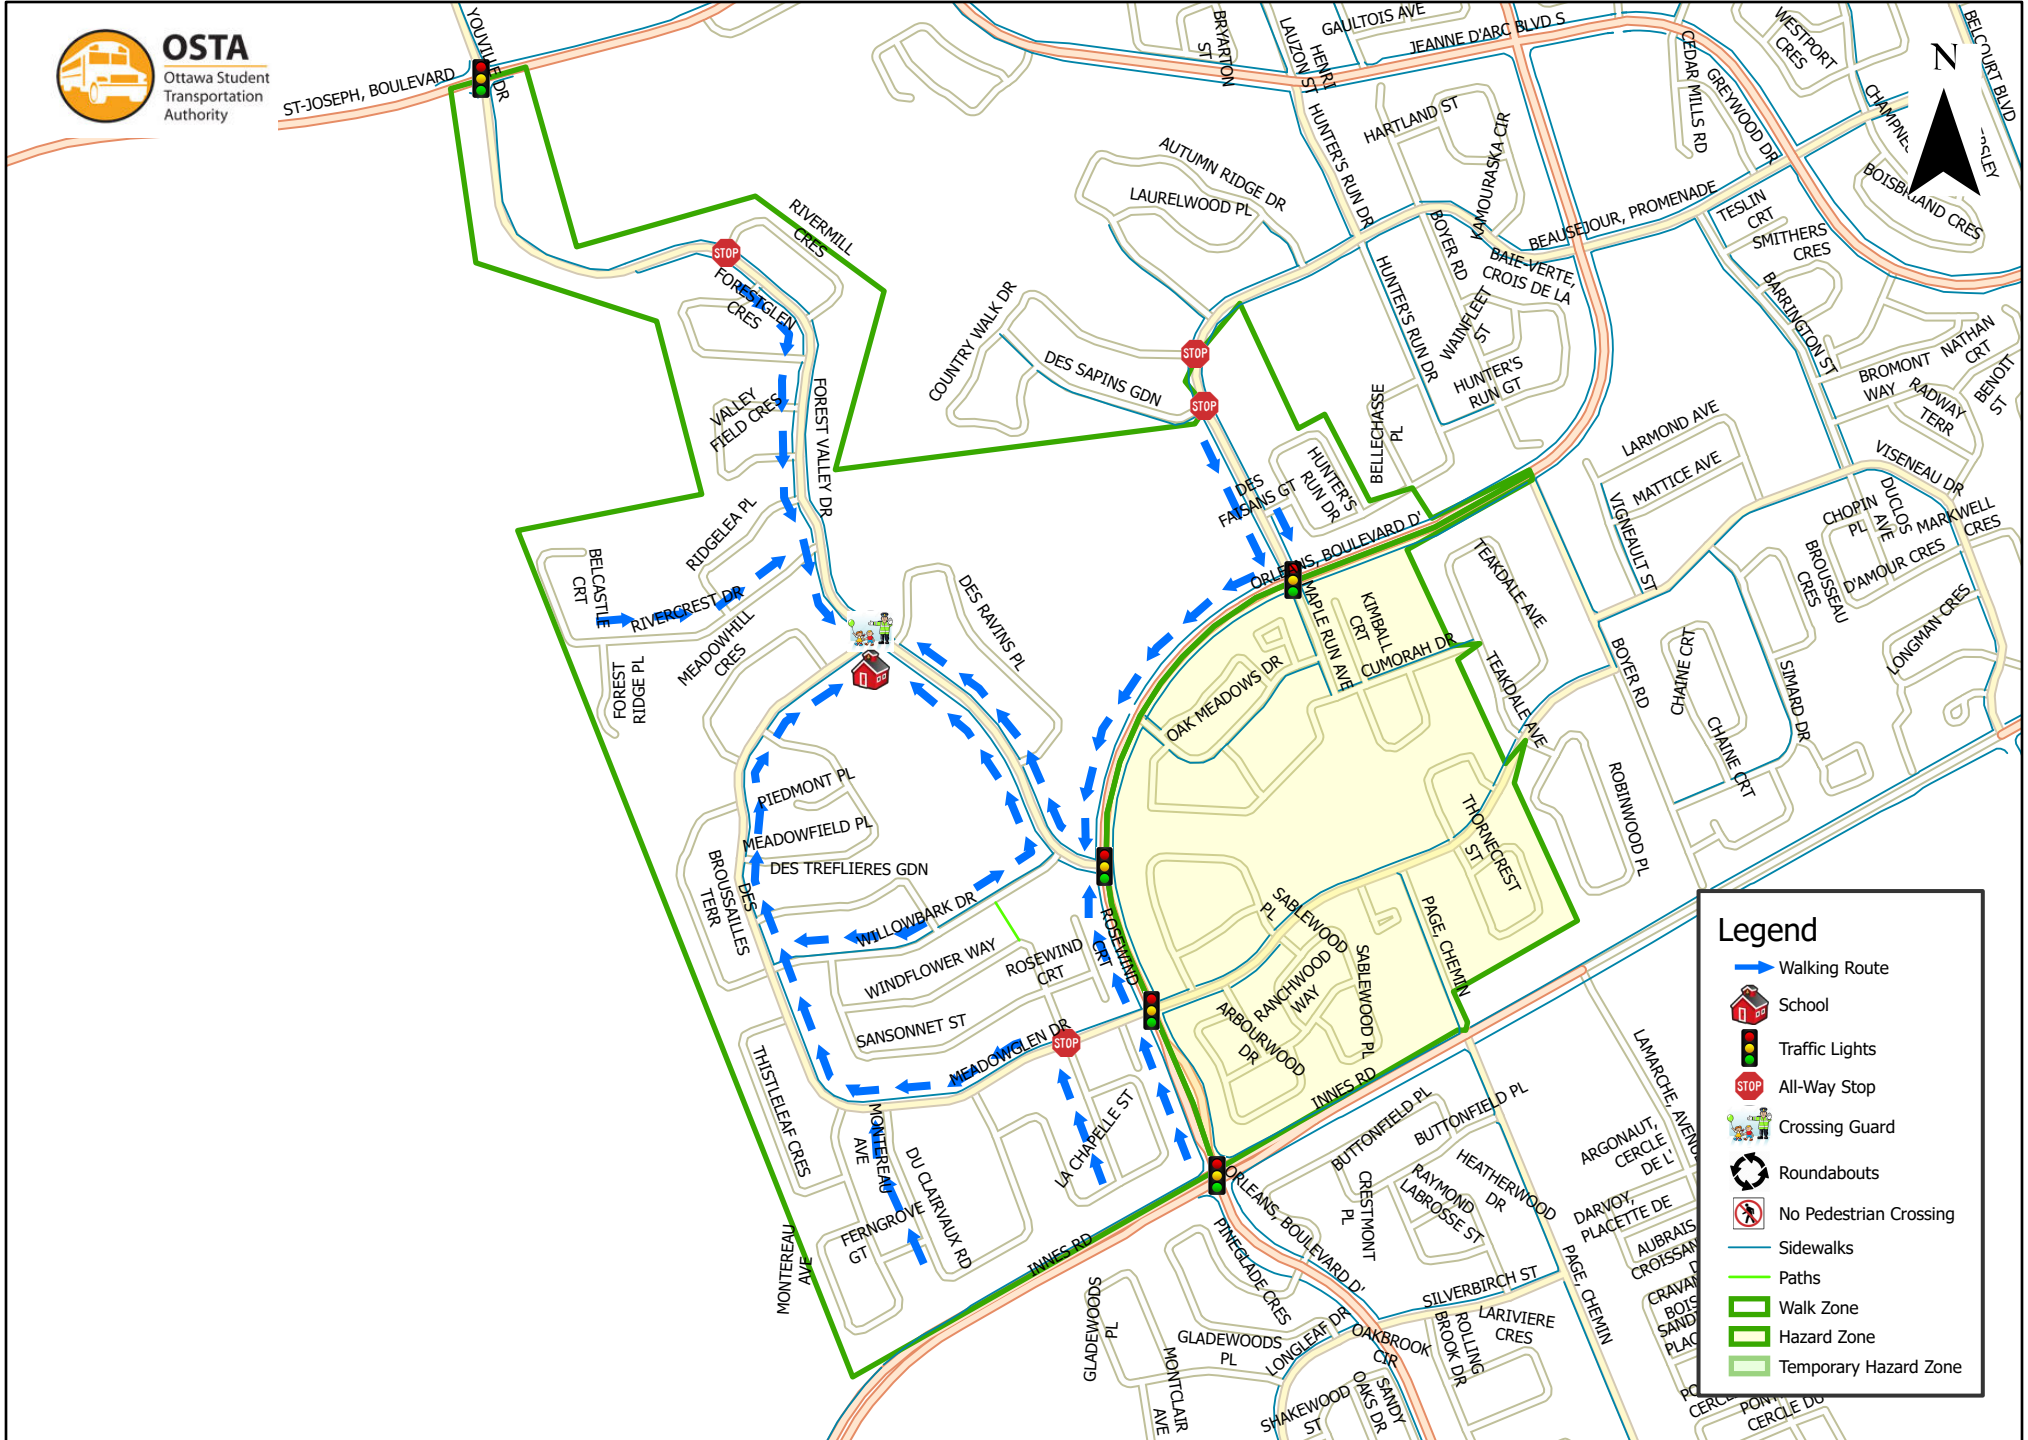

Chapel Hill Catholic School 1.6 km Walk Zone Grades 1-6

Legend

- Walking Route
- School
- Traffic Lights
- All-Way Stop
- Crossing Guard
- Roundabouts
- No Pedestrian Crossing
- Sidewalks
- Paths
- Walk Zone
- Hazard Zone
- Temporary Hazard Zone

This map is intended for information purposes only. Ottawa Student Transportation Authority assumes no responsibility for people using these routes.