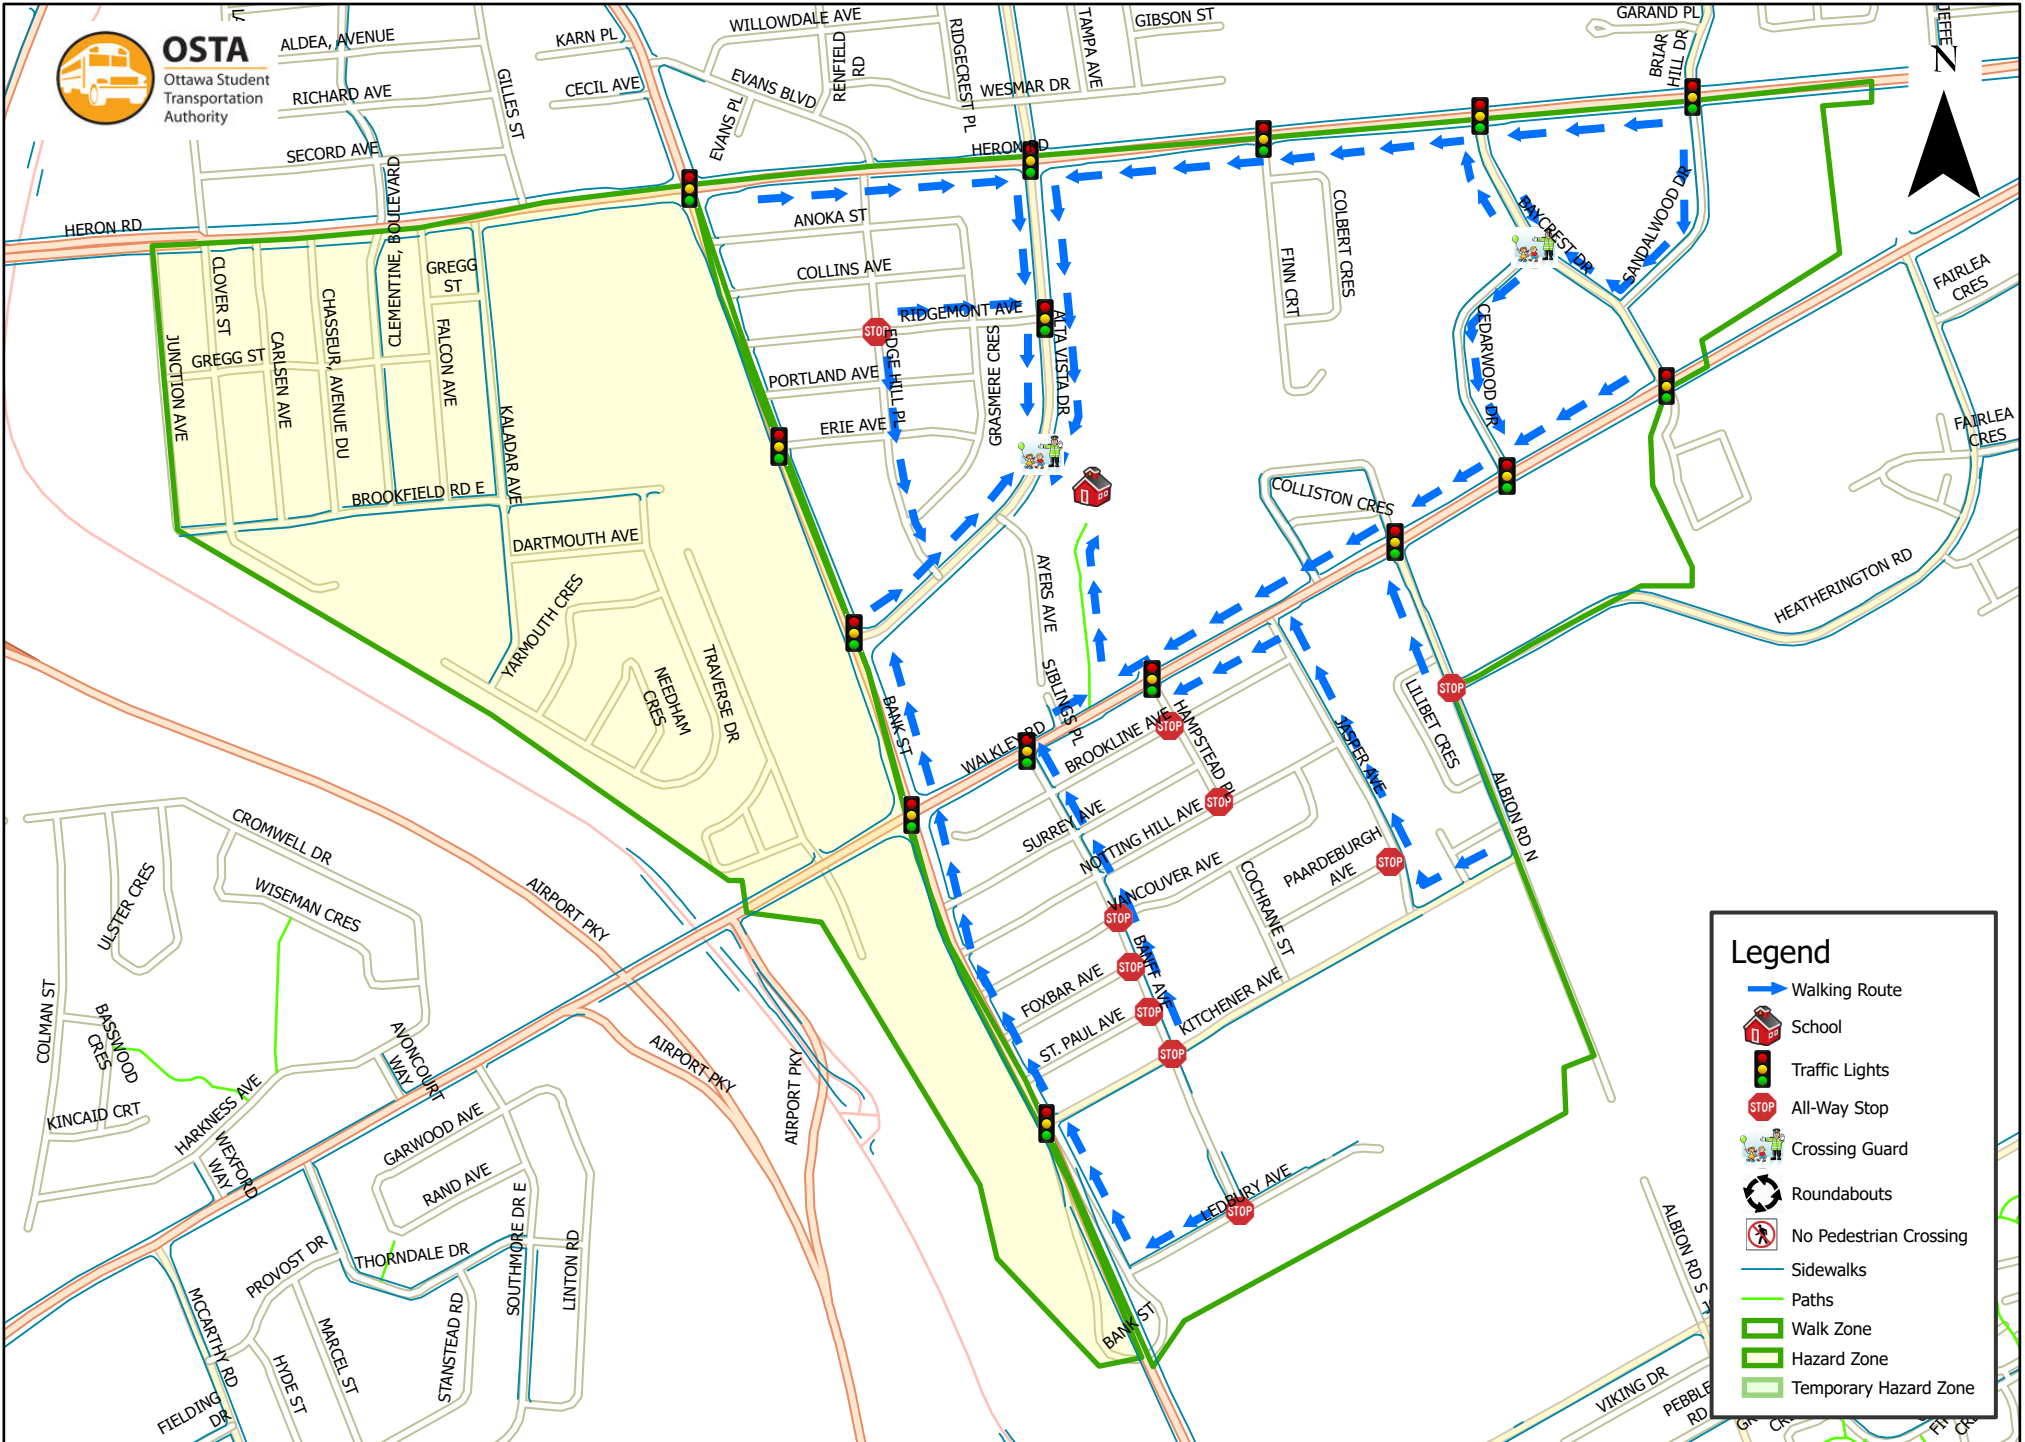

Charles H. Hulse Public School 1.6 km Walk Zone Grades 4-6

This map is intended for information purposes only. Ottawa Student Transportation Authority assumes no responsibility for people using these routes.