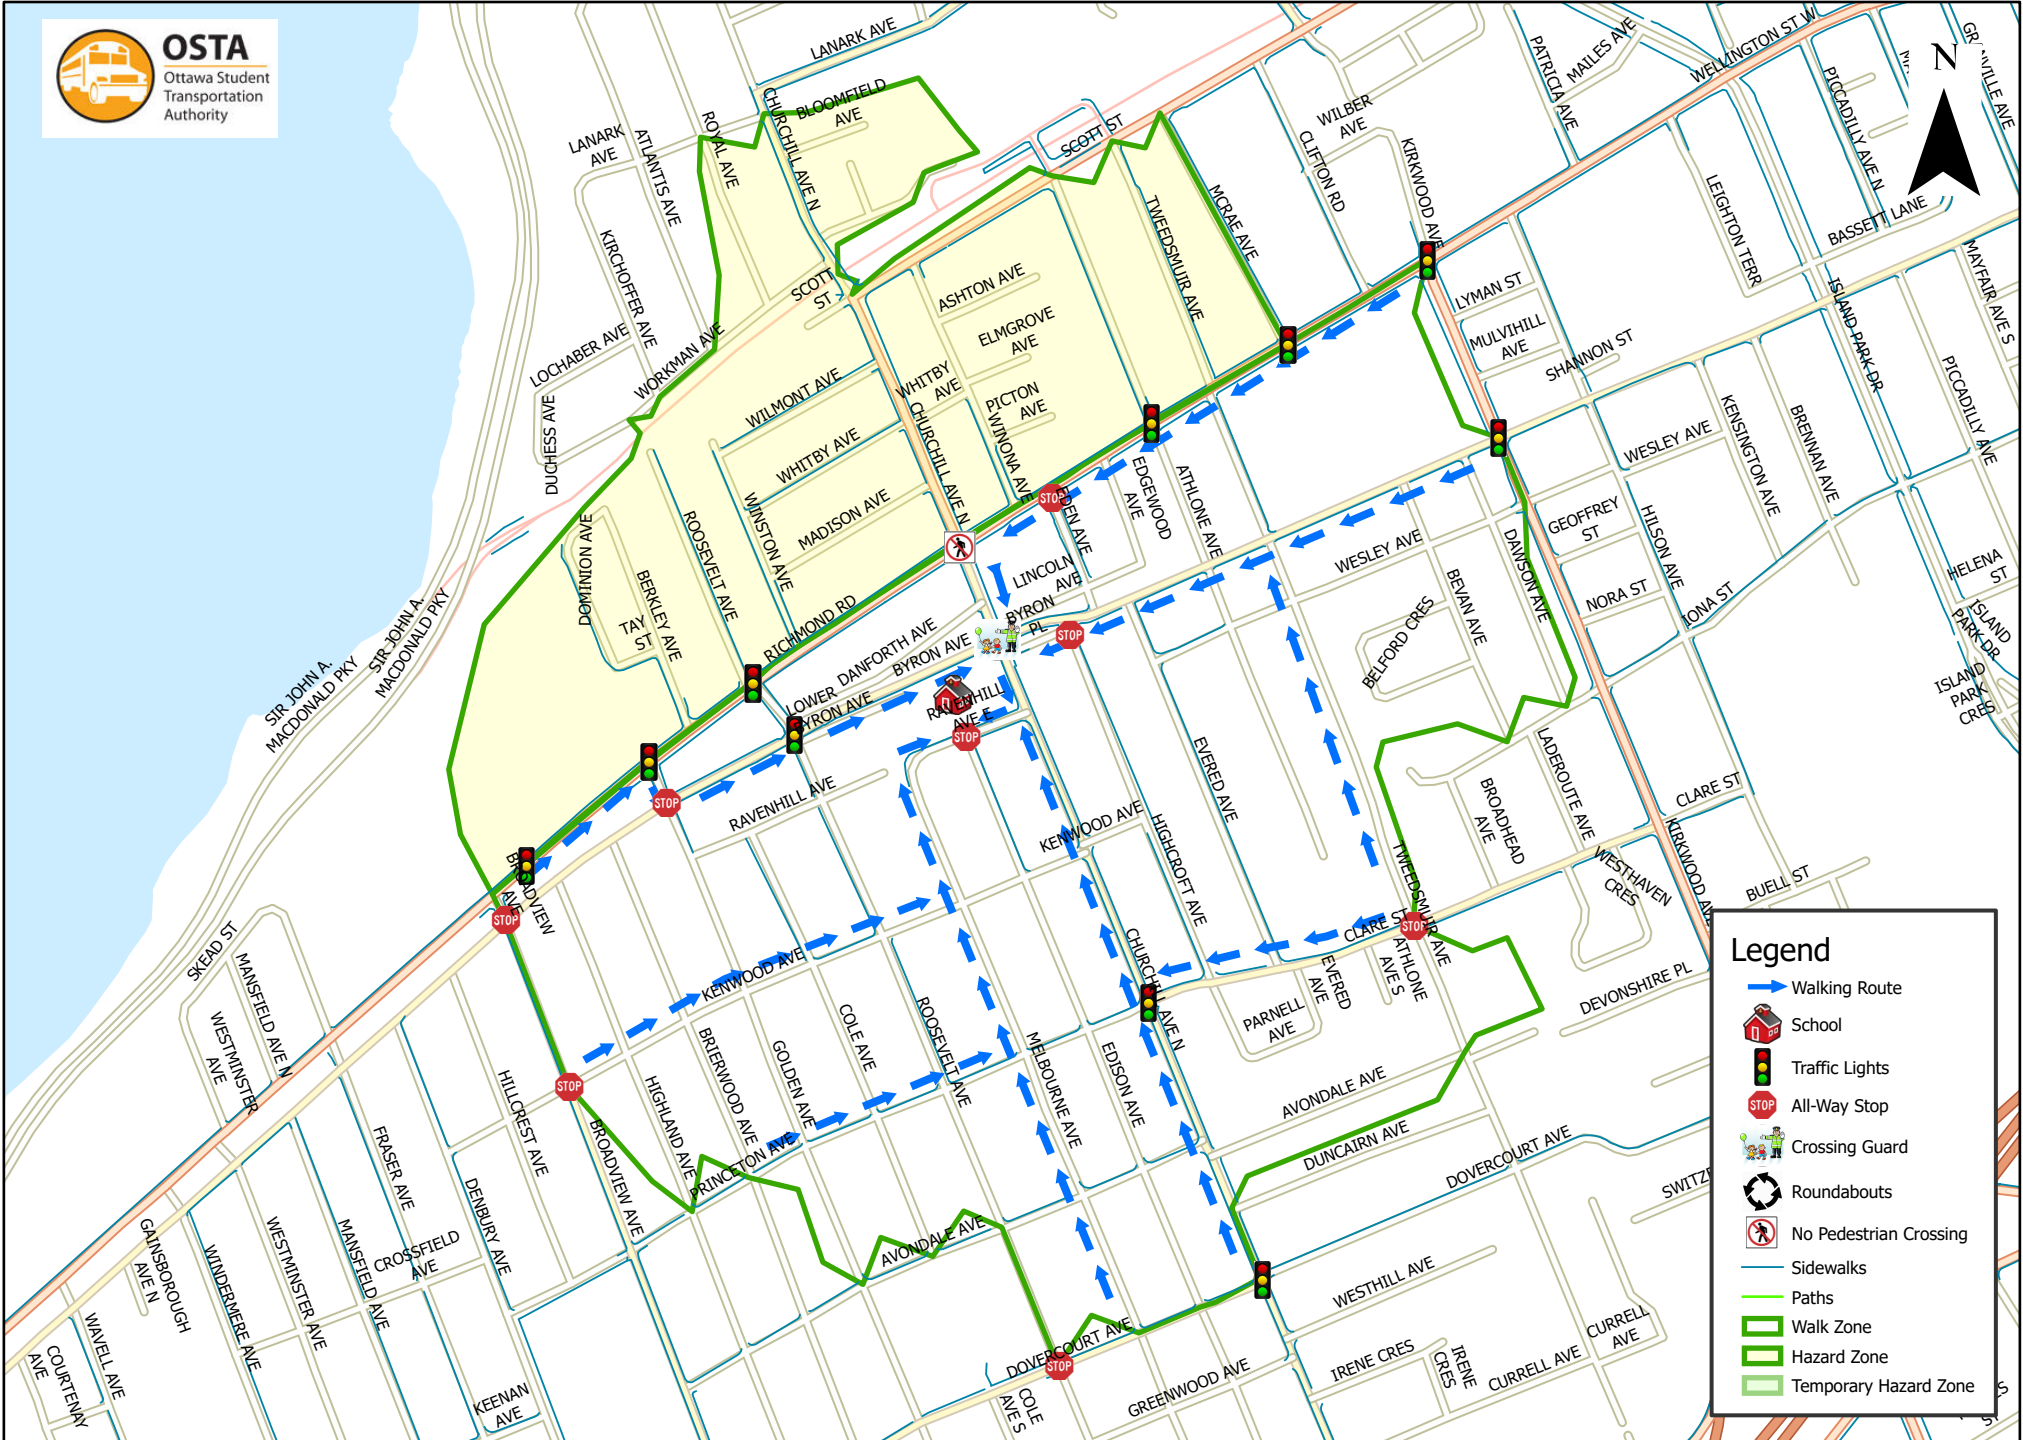

# Churchill Alternative School 800 m Walk Zone Kindergarten

**Legend**

- Walking Route
- School
- Traffic Lights
- All-Way Stop
- Crossing Guard
- Roundabouts
- No Pedestrian Crossing
- Sidewalks
- Paths
- Walk Zone
- Hazard Zone
- Temporary Hazard Zone

This map is intended for information purposes only. Ottawa Student Transportation Authority assumes no responsibility for people using these routes.