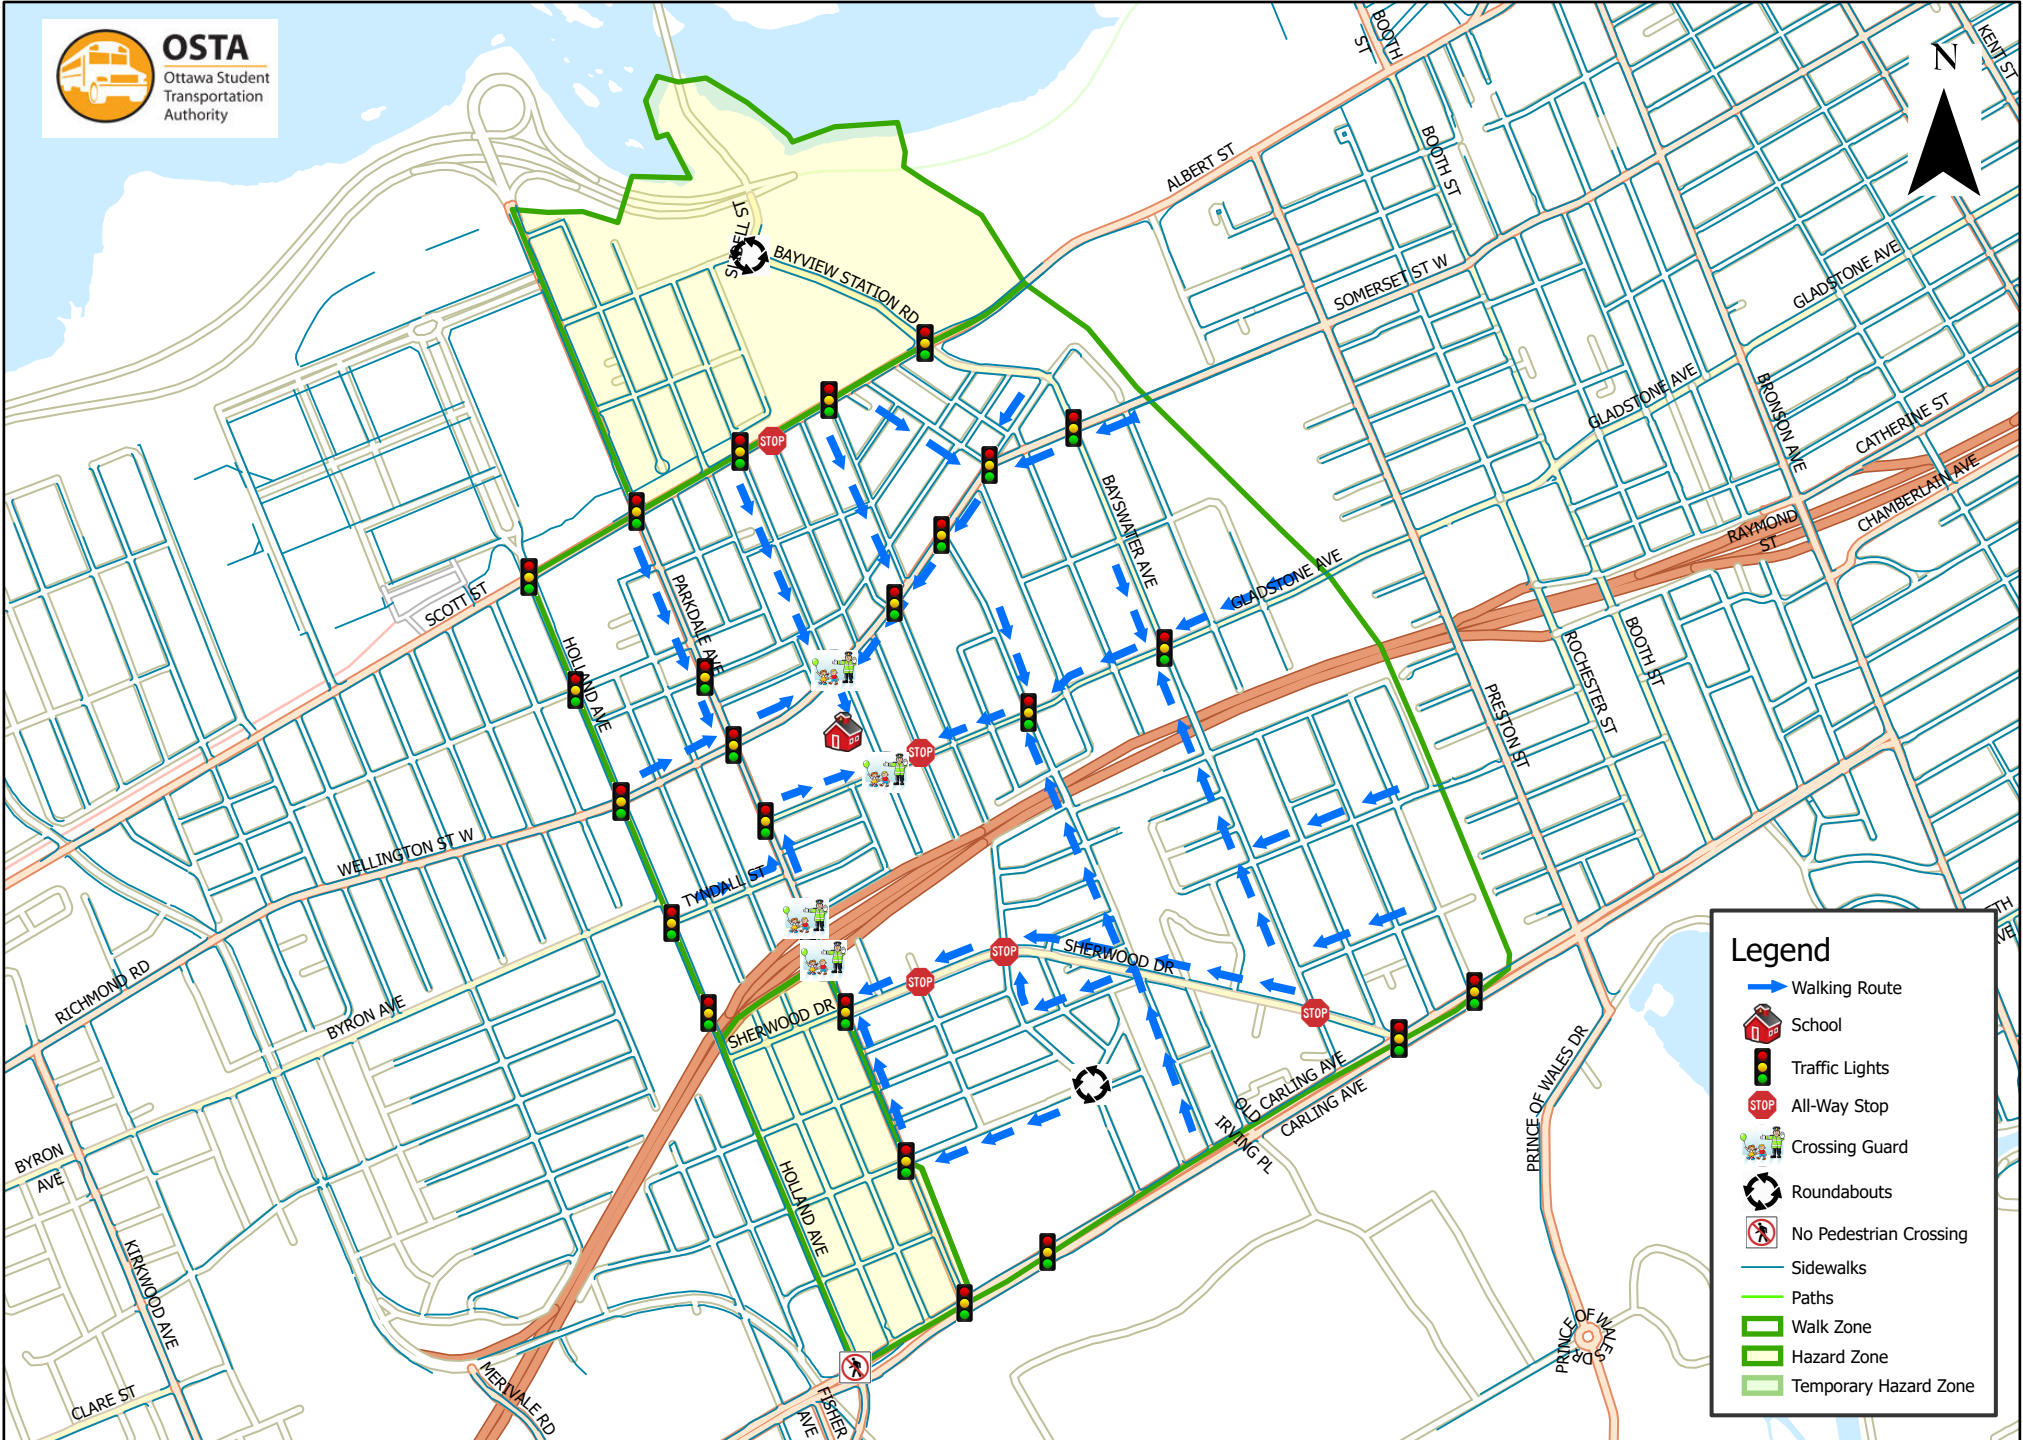

Connaught Public School 1.6 km Walk Zone Grades 4-6

Legend

- Walking Route
- School
- Traffic Lights
- All-Way Stop
- Crossing Guard
- Roundabouts
- No Pedestrian Crossing
- Sidewalks
- Paths
- Walk Zone
- Hazard Zone
- Temporary Hazard Zone

This map is intended for information purposes only. Ottawa Student Transportation Authority assumes no responsibility for people using these routes.