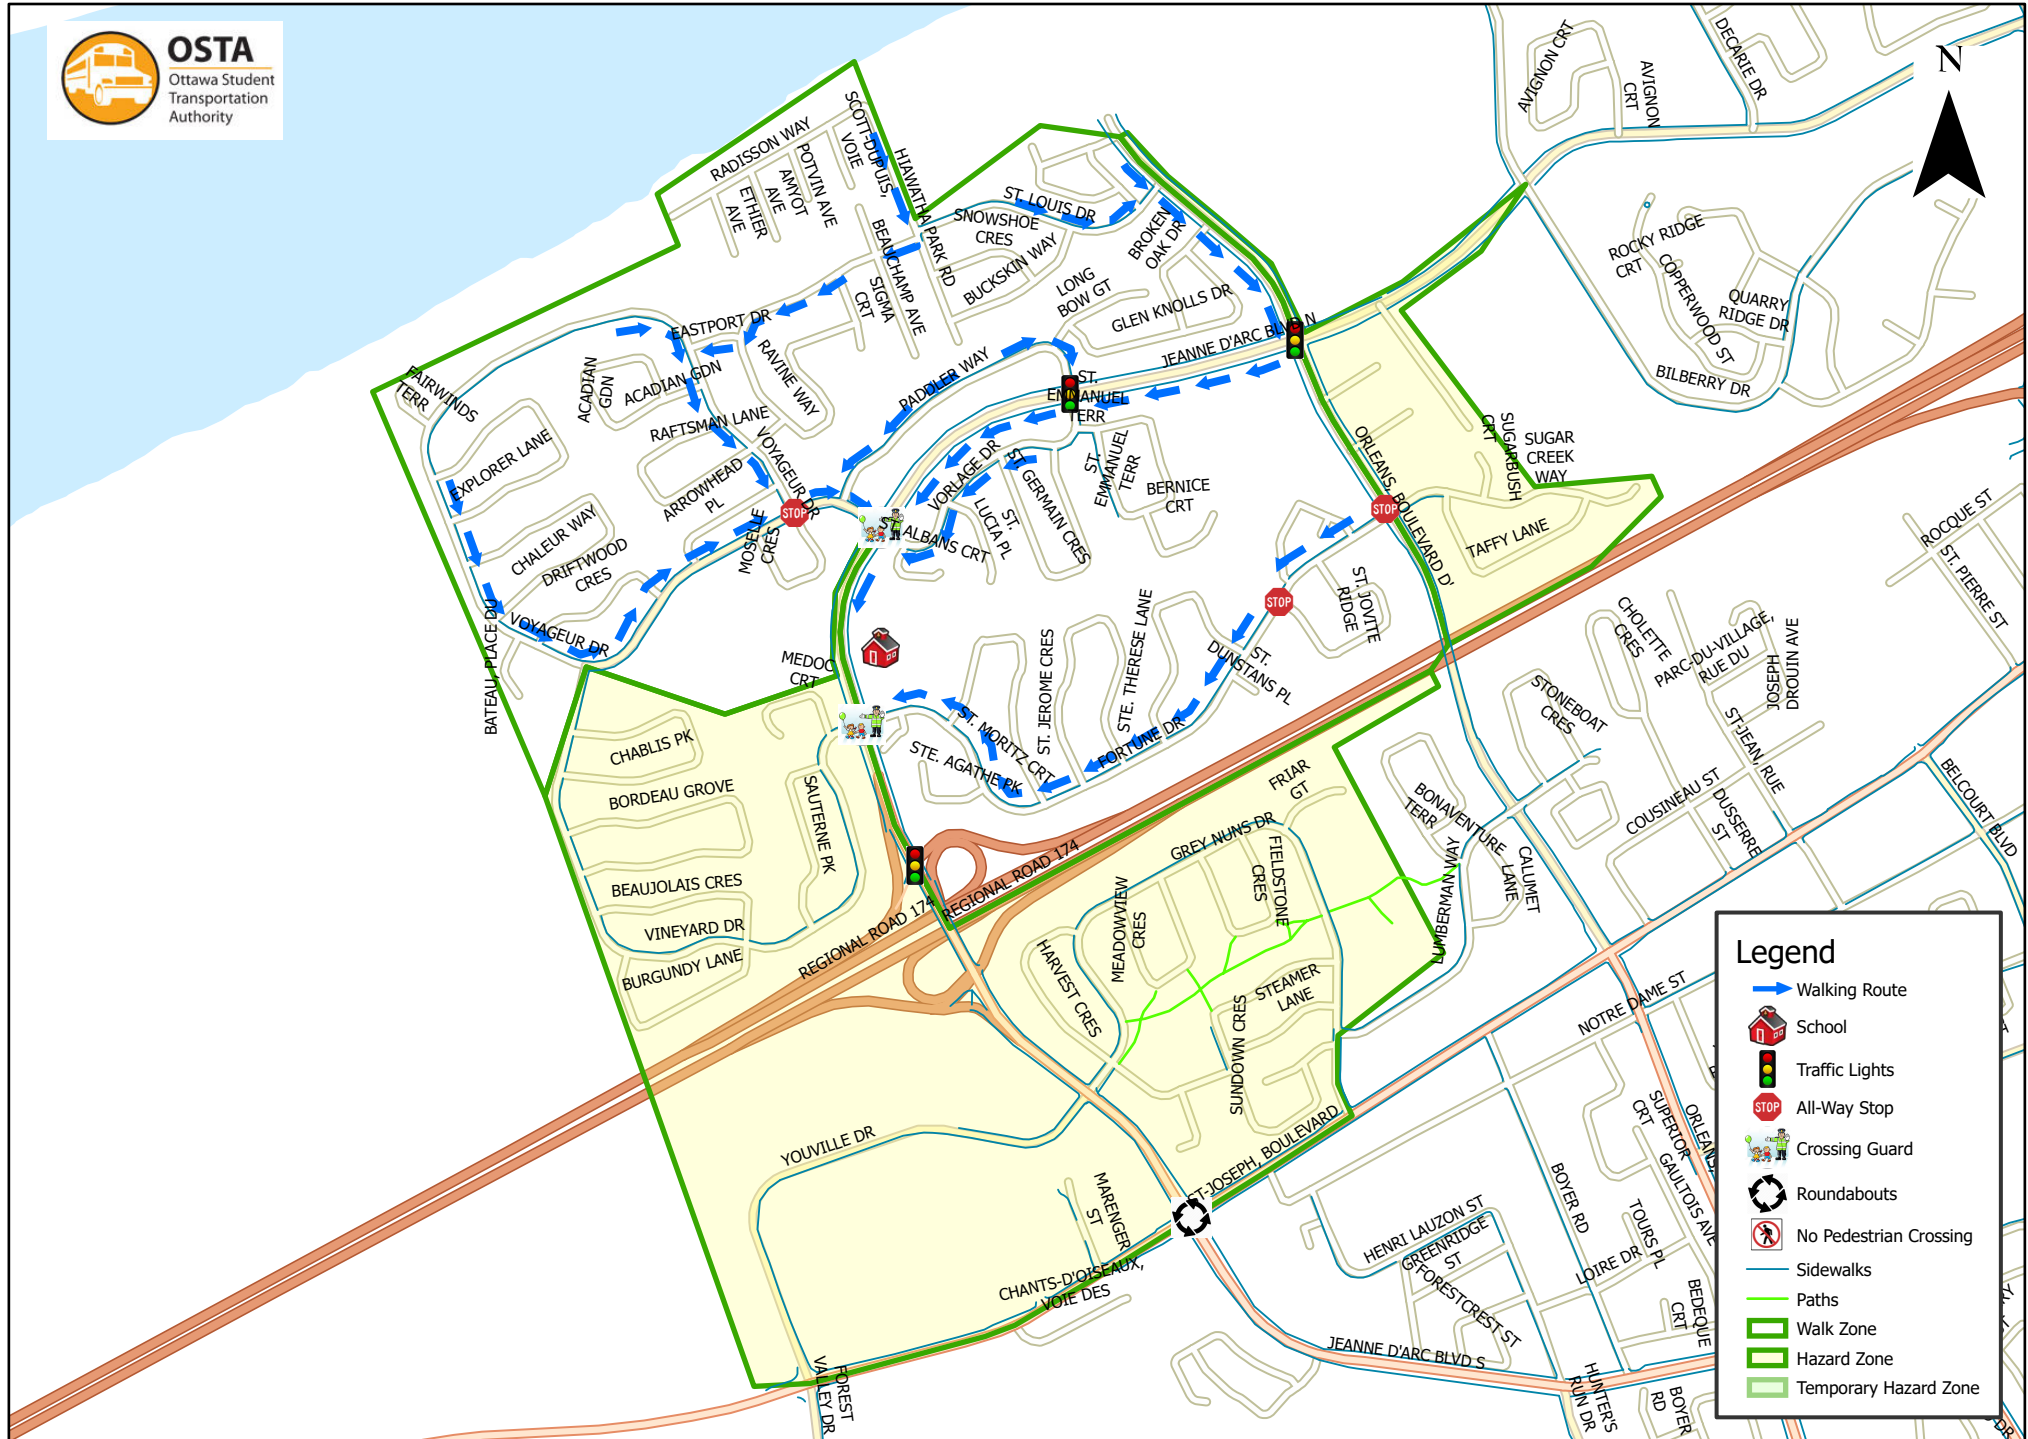

Convent Glen Catholic School 1.6 km Walk Zone Grades 1-6

Legend

- Walking Route
- School
- Traffic Lights
- All-Way Stop
- Crossing Guard
- Roundabouts
- No Pedestrian Crossing
- Sidewalks
- Paths
- Walk Zone
- Hazard Zone
- Temporary Hazard Zone

This map is intended for information purposes only. Ottawa Student Transportation Authority assumes no responsibility for people using these routes.