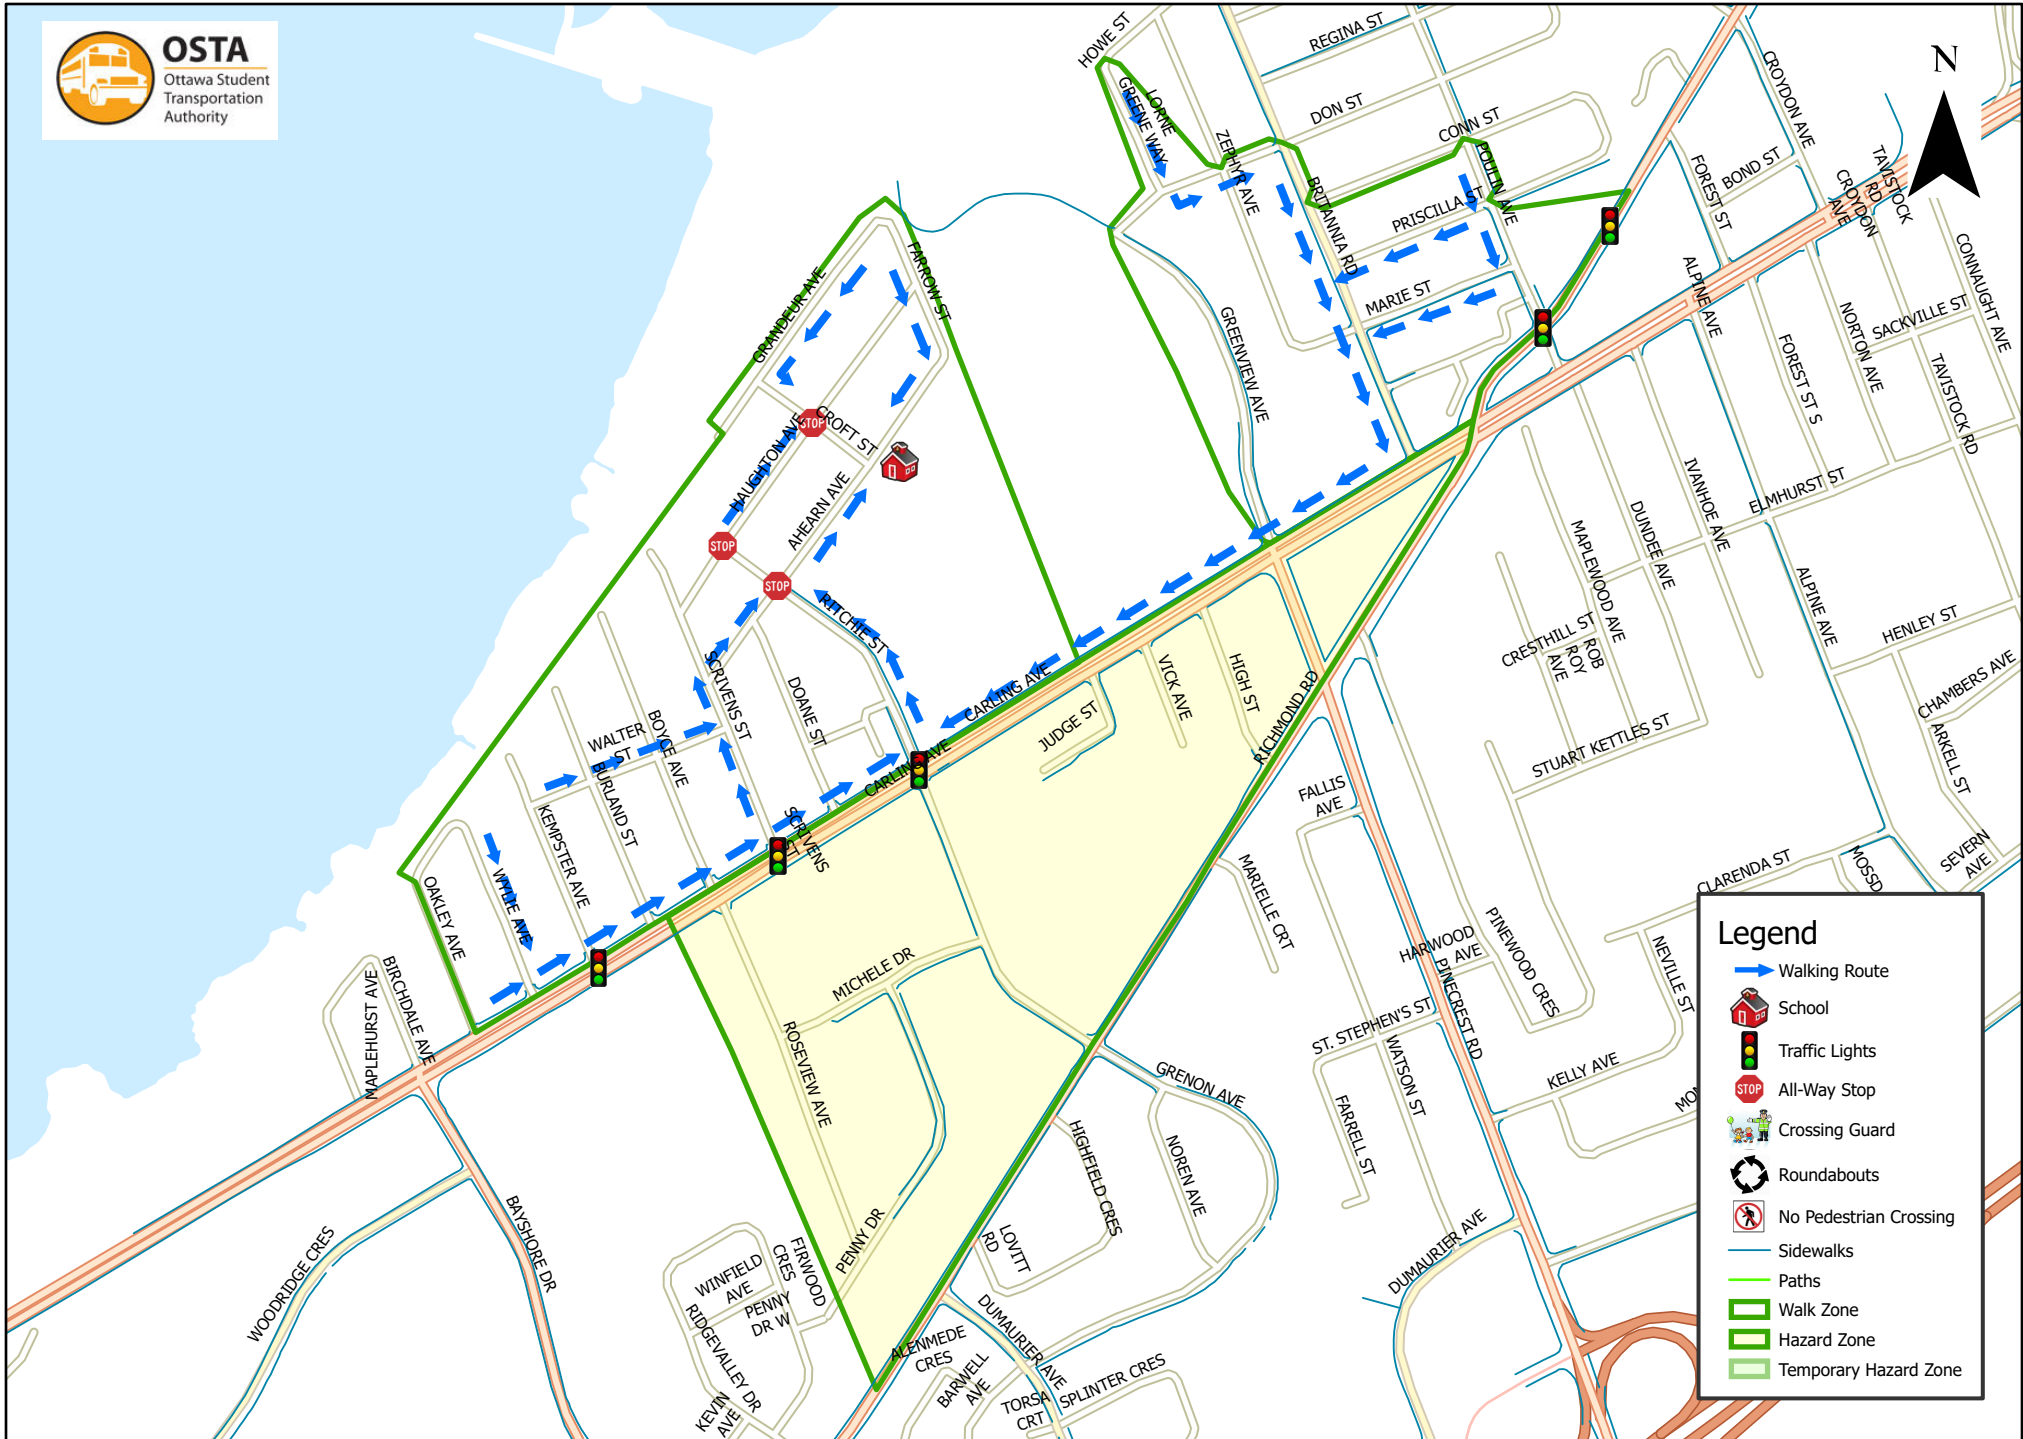

Dr. F.J. McDonald Catholic School 1.6 km Walk Zone Grades 1-6

This map is intended for information purposes only. Ottawa Student Transportation Authority assumes no responsibility for people using these routes.