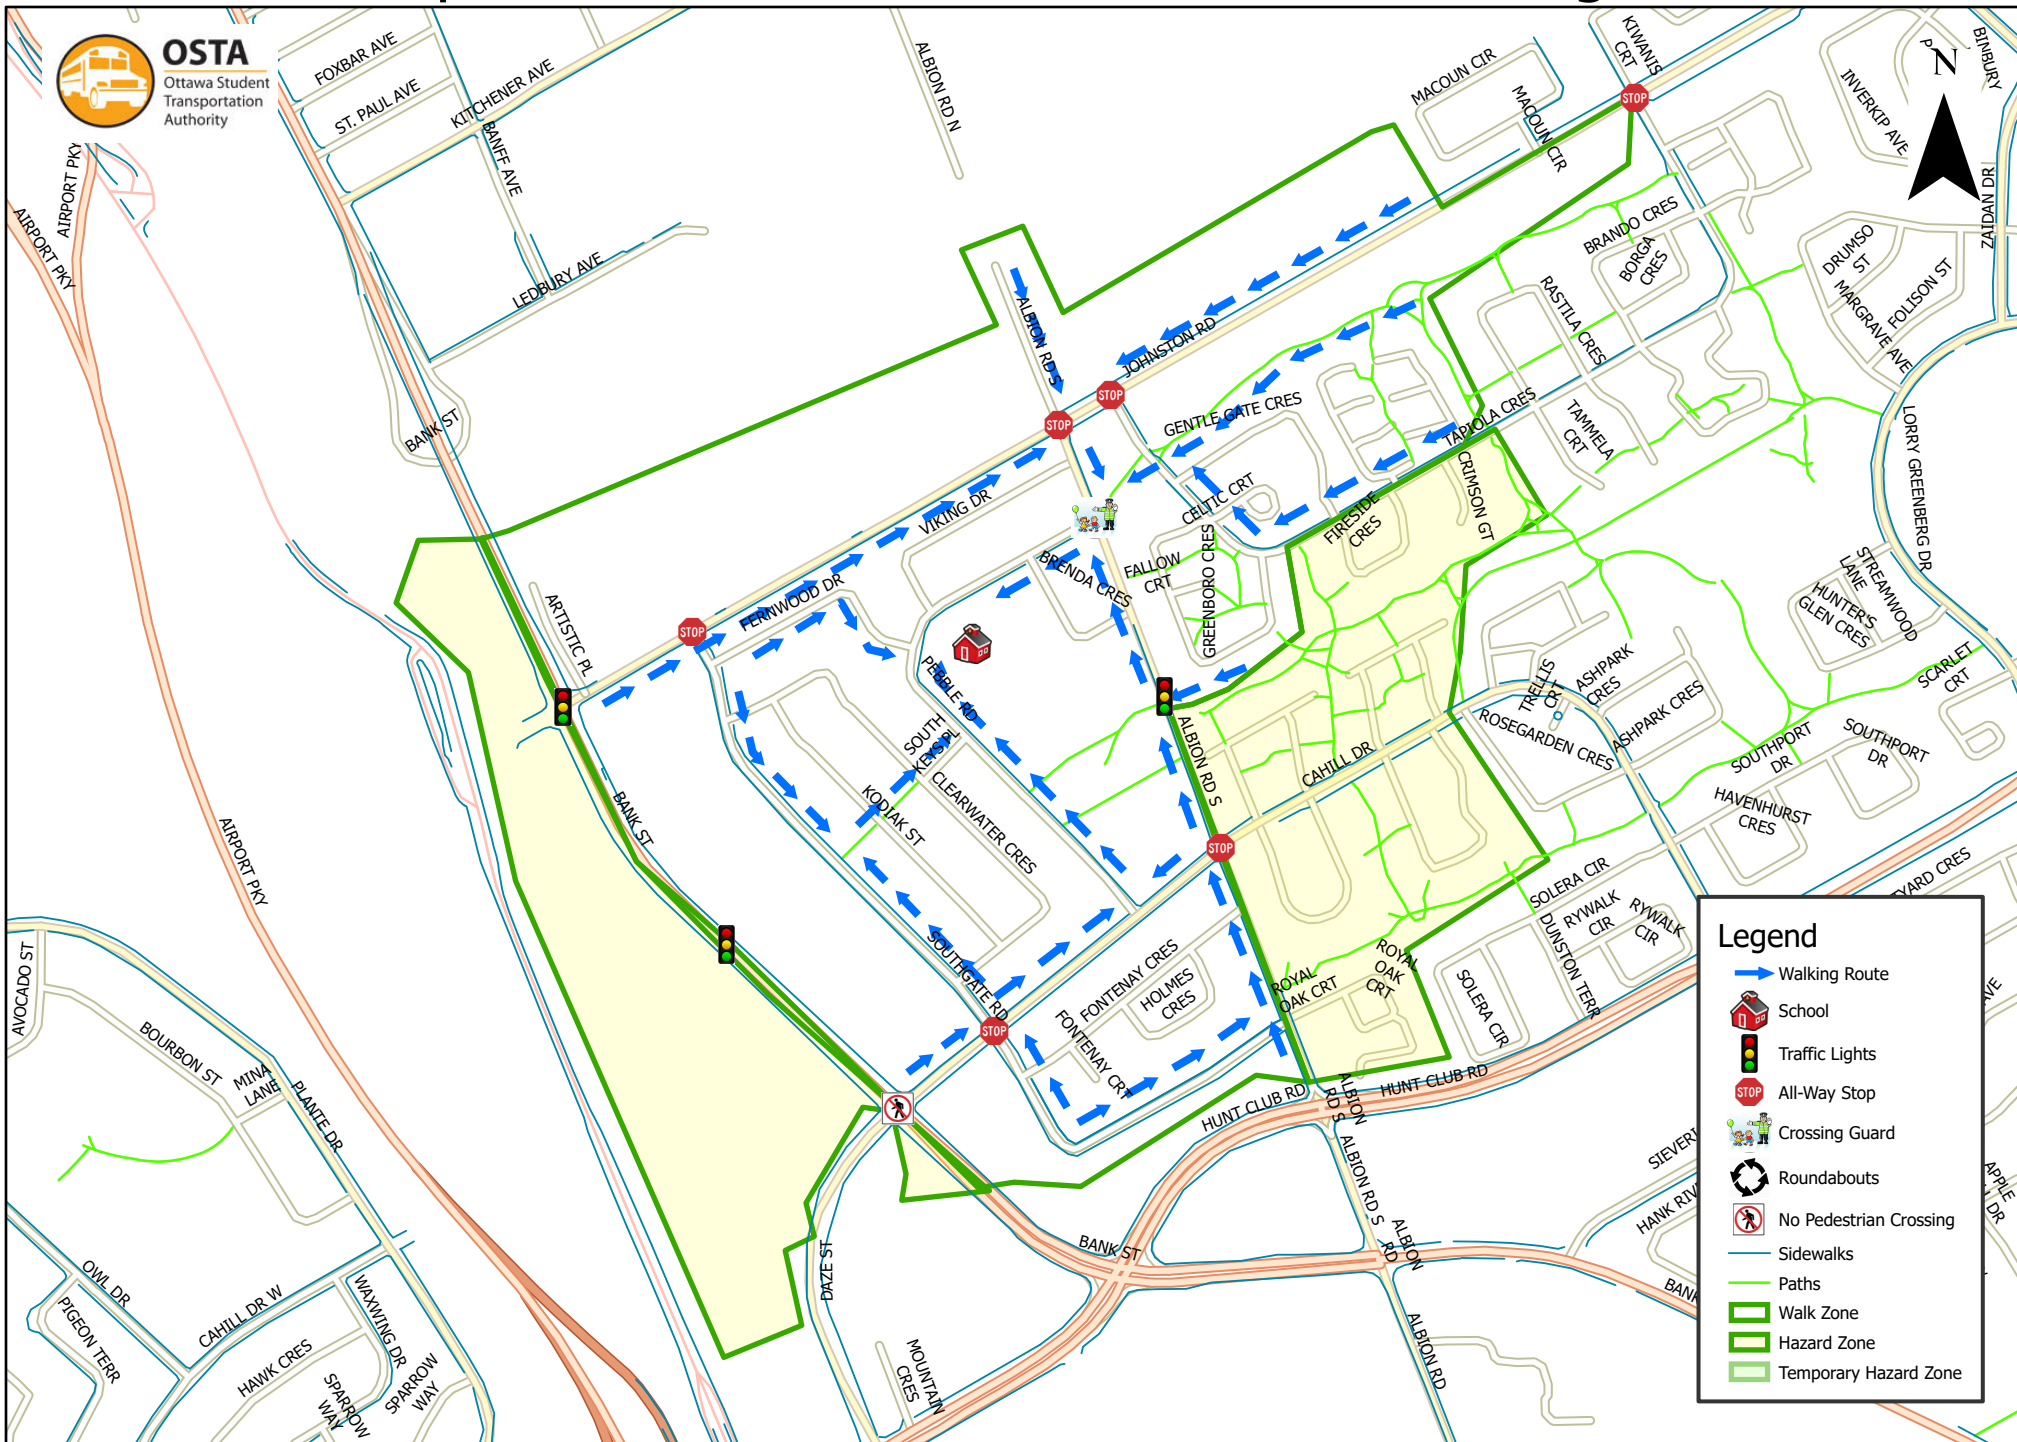

Dunlop Public School 800 m Walk Zone Kindergarten

This map is intended for information purposes only. Ottawa Student Transportation Authority assumes no responsibility for people using these routes.