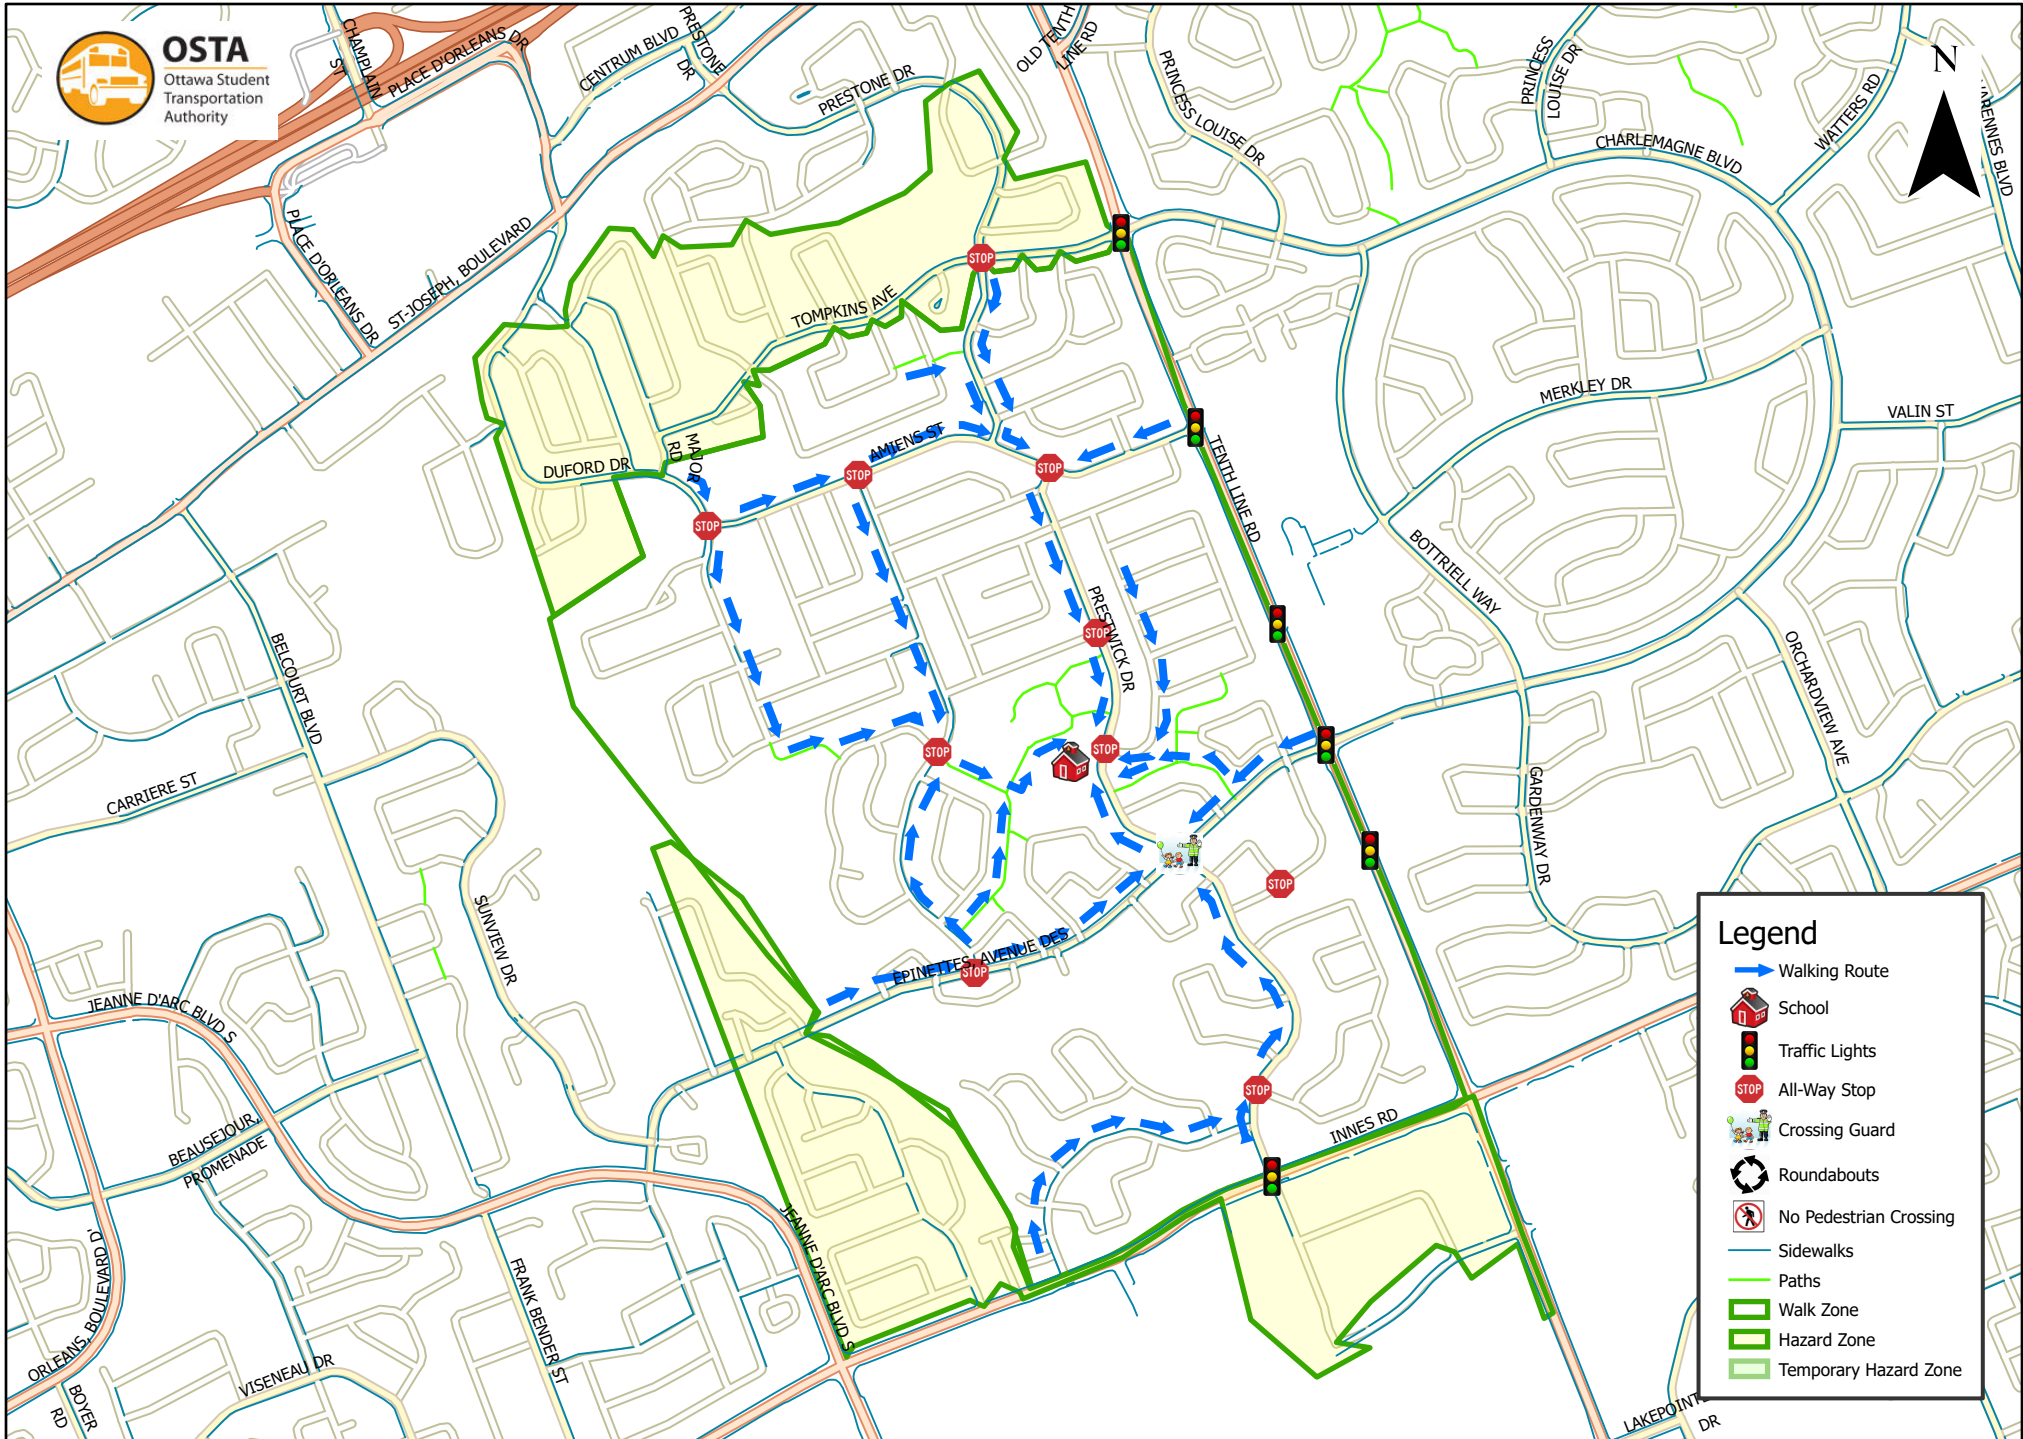

Dunning-Foubert Elementary School 1.6 km Walk Zone Grades 1-8

This map is intended for information purposes only. Ottawa Student Transportation Authority assumes no responsibility for people using these routes.