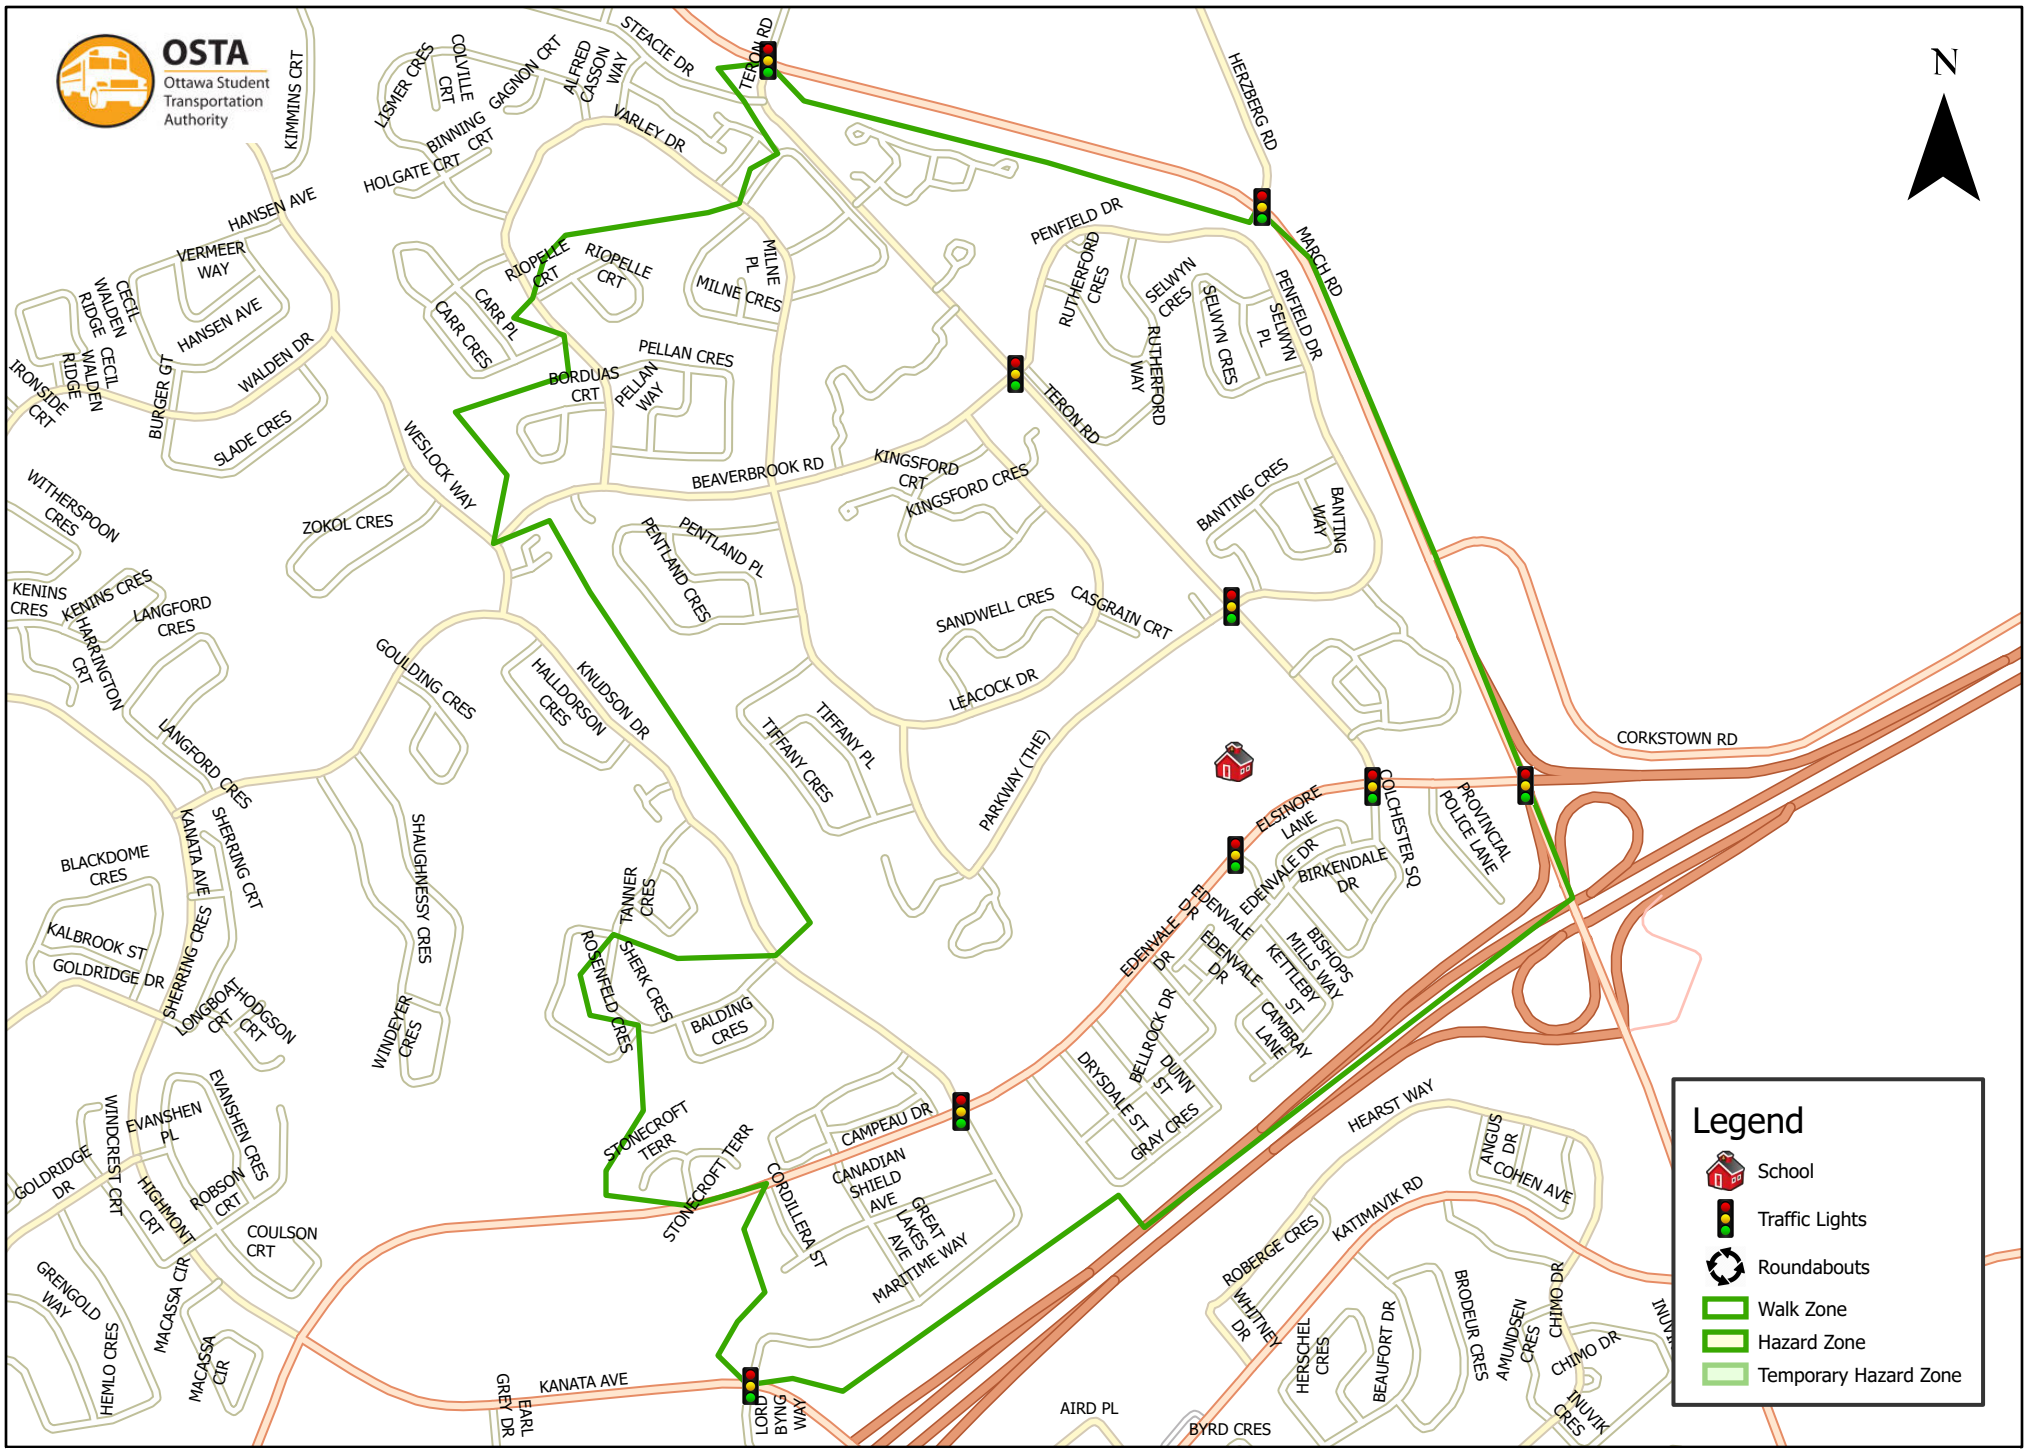

# Earl of March Intermediate School 1.6 km Walk Zone Grades 7-8

**Legend**

- School
- Traffic Lights
- Roundabouts
- Walk Zone
- Hazard Zone
- Temporary Hazard Zone

This map is intended for information purposes only. Ottawa Student Transportation Authority assumes no responsibility for people using these routes.