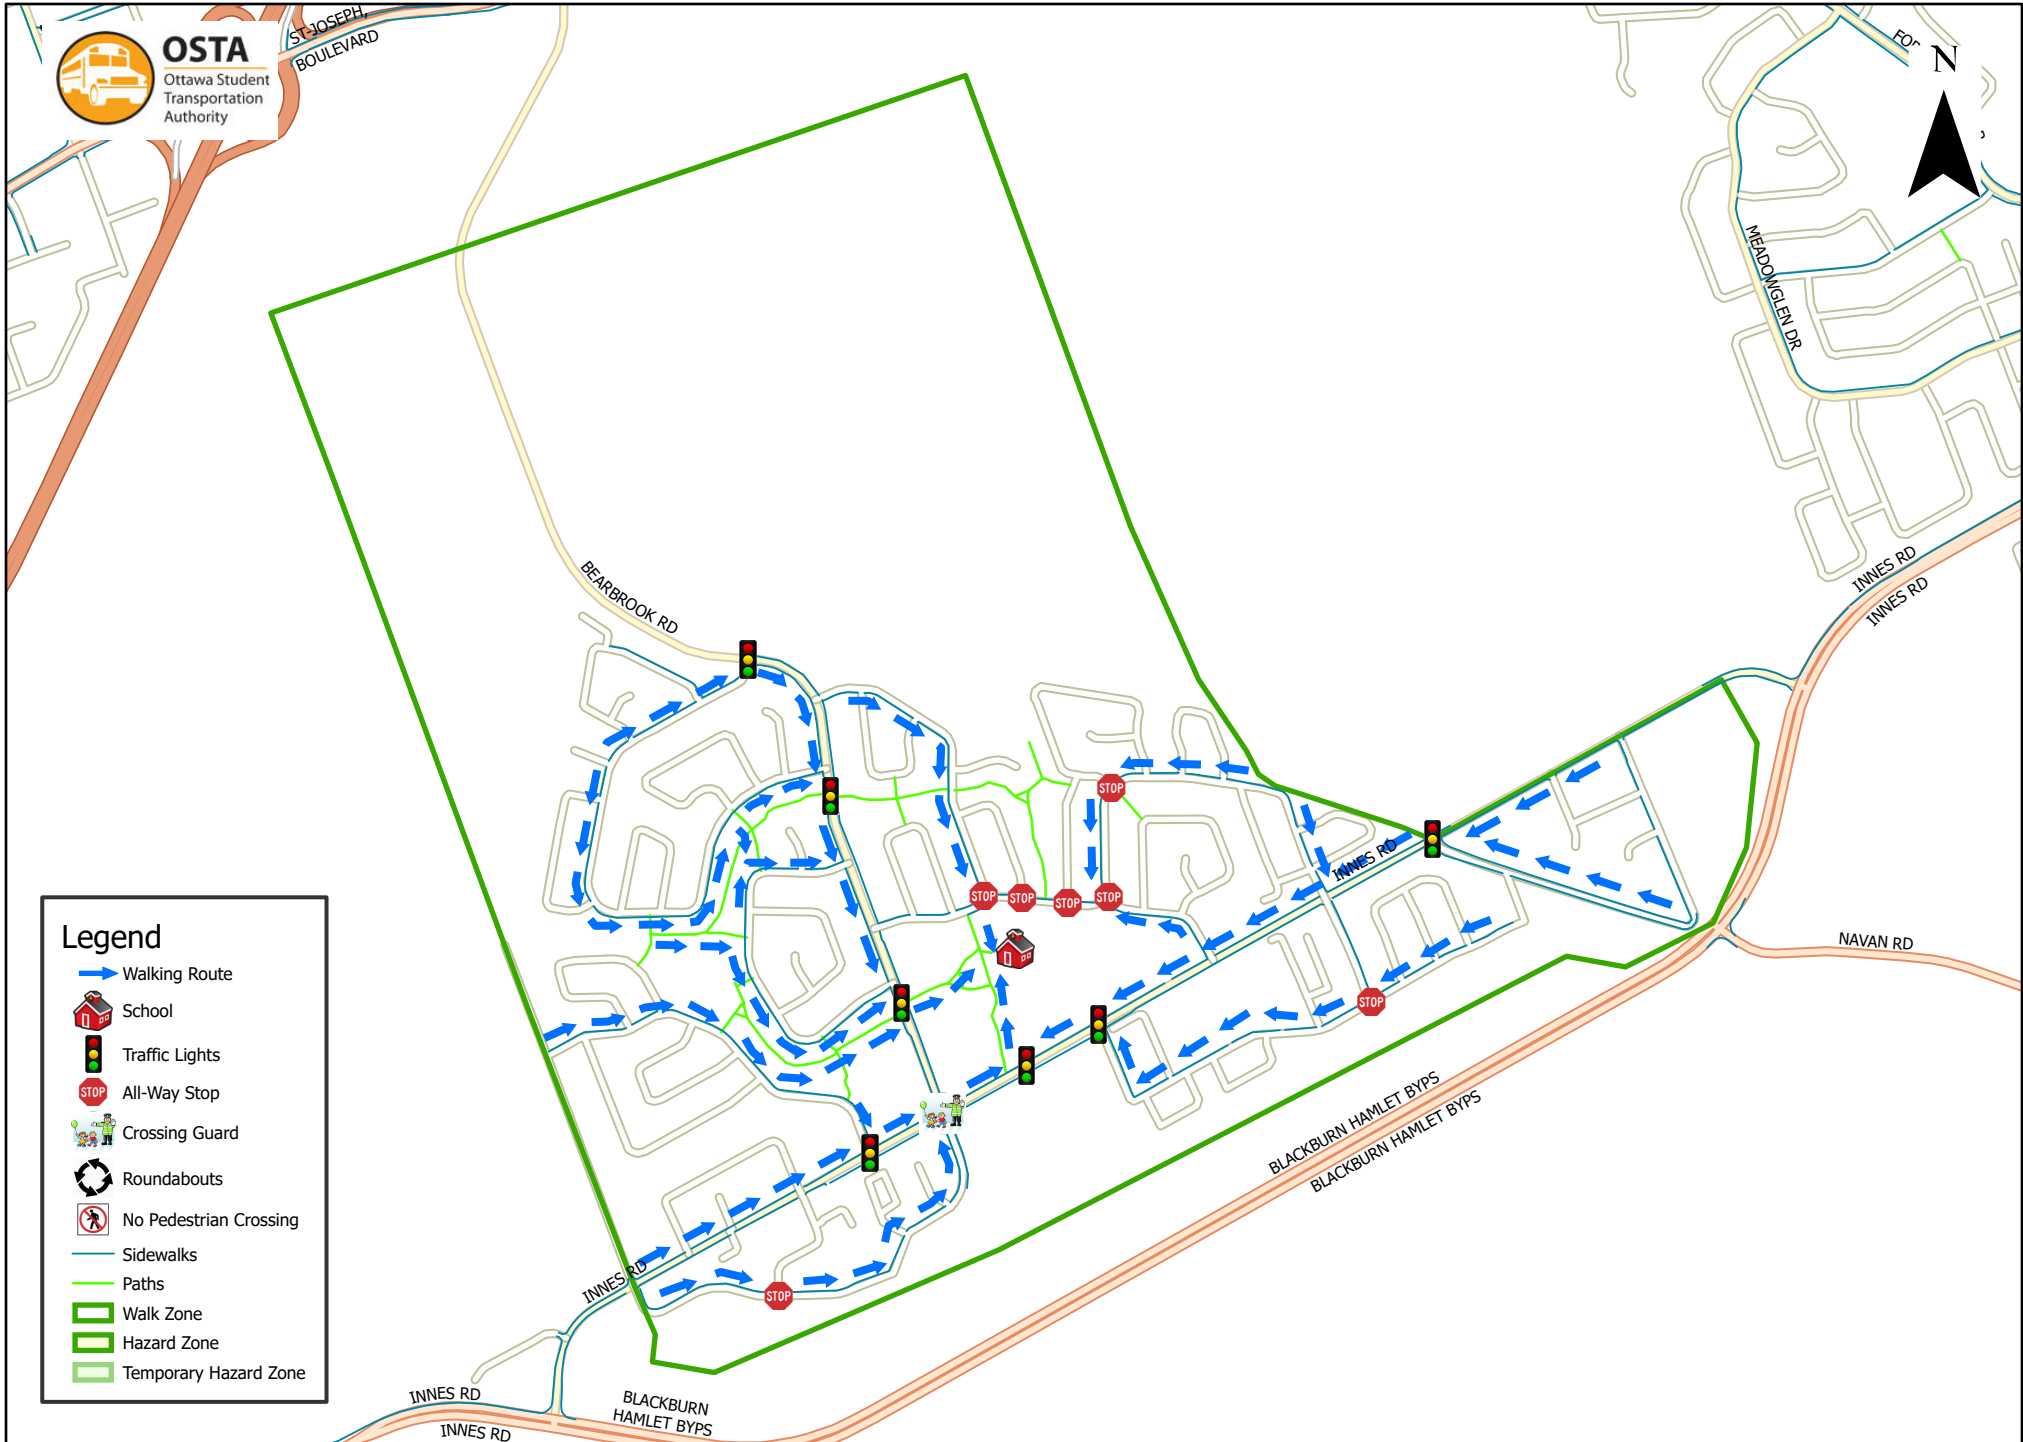

Emily Carr Middle School 1.6 km Walk Zone Grades 7-8

Legend

- Walking Route
- School
- Traffic Lights
- All-Way Stop
- Crossing Guard
- Roundabouts
- No Pedestrian Crossing
- Sidewalks
- Paths
- Walk Zone
- Hazard Zone
- Temporary Hazard Zone

This map is intended for information purposes only. Ottawa Student Transportation Authority assumes no responsibility for people using these routes.