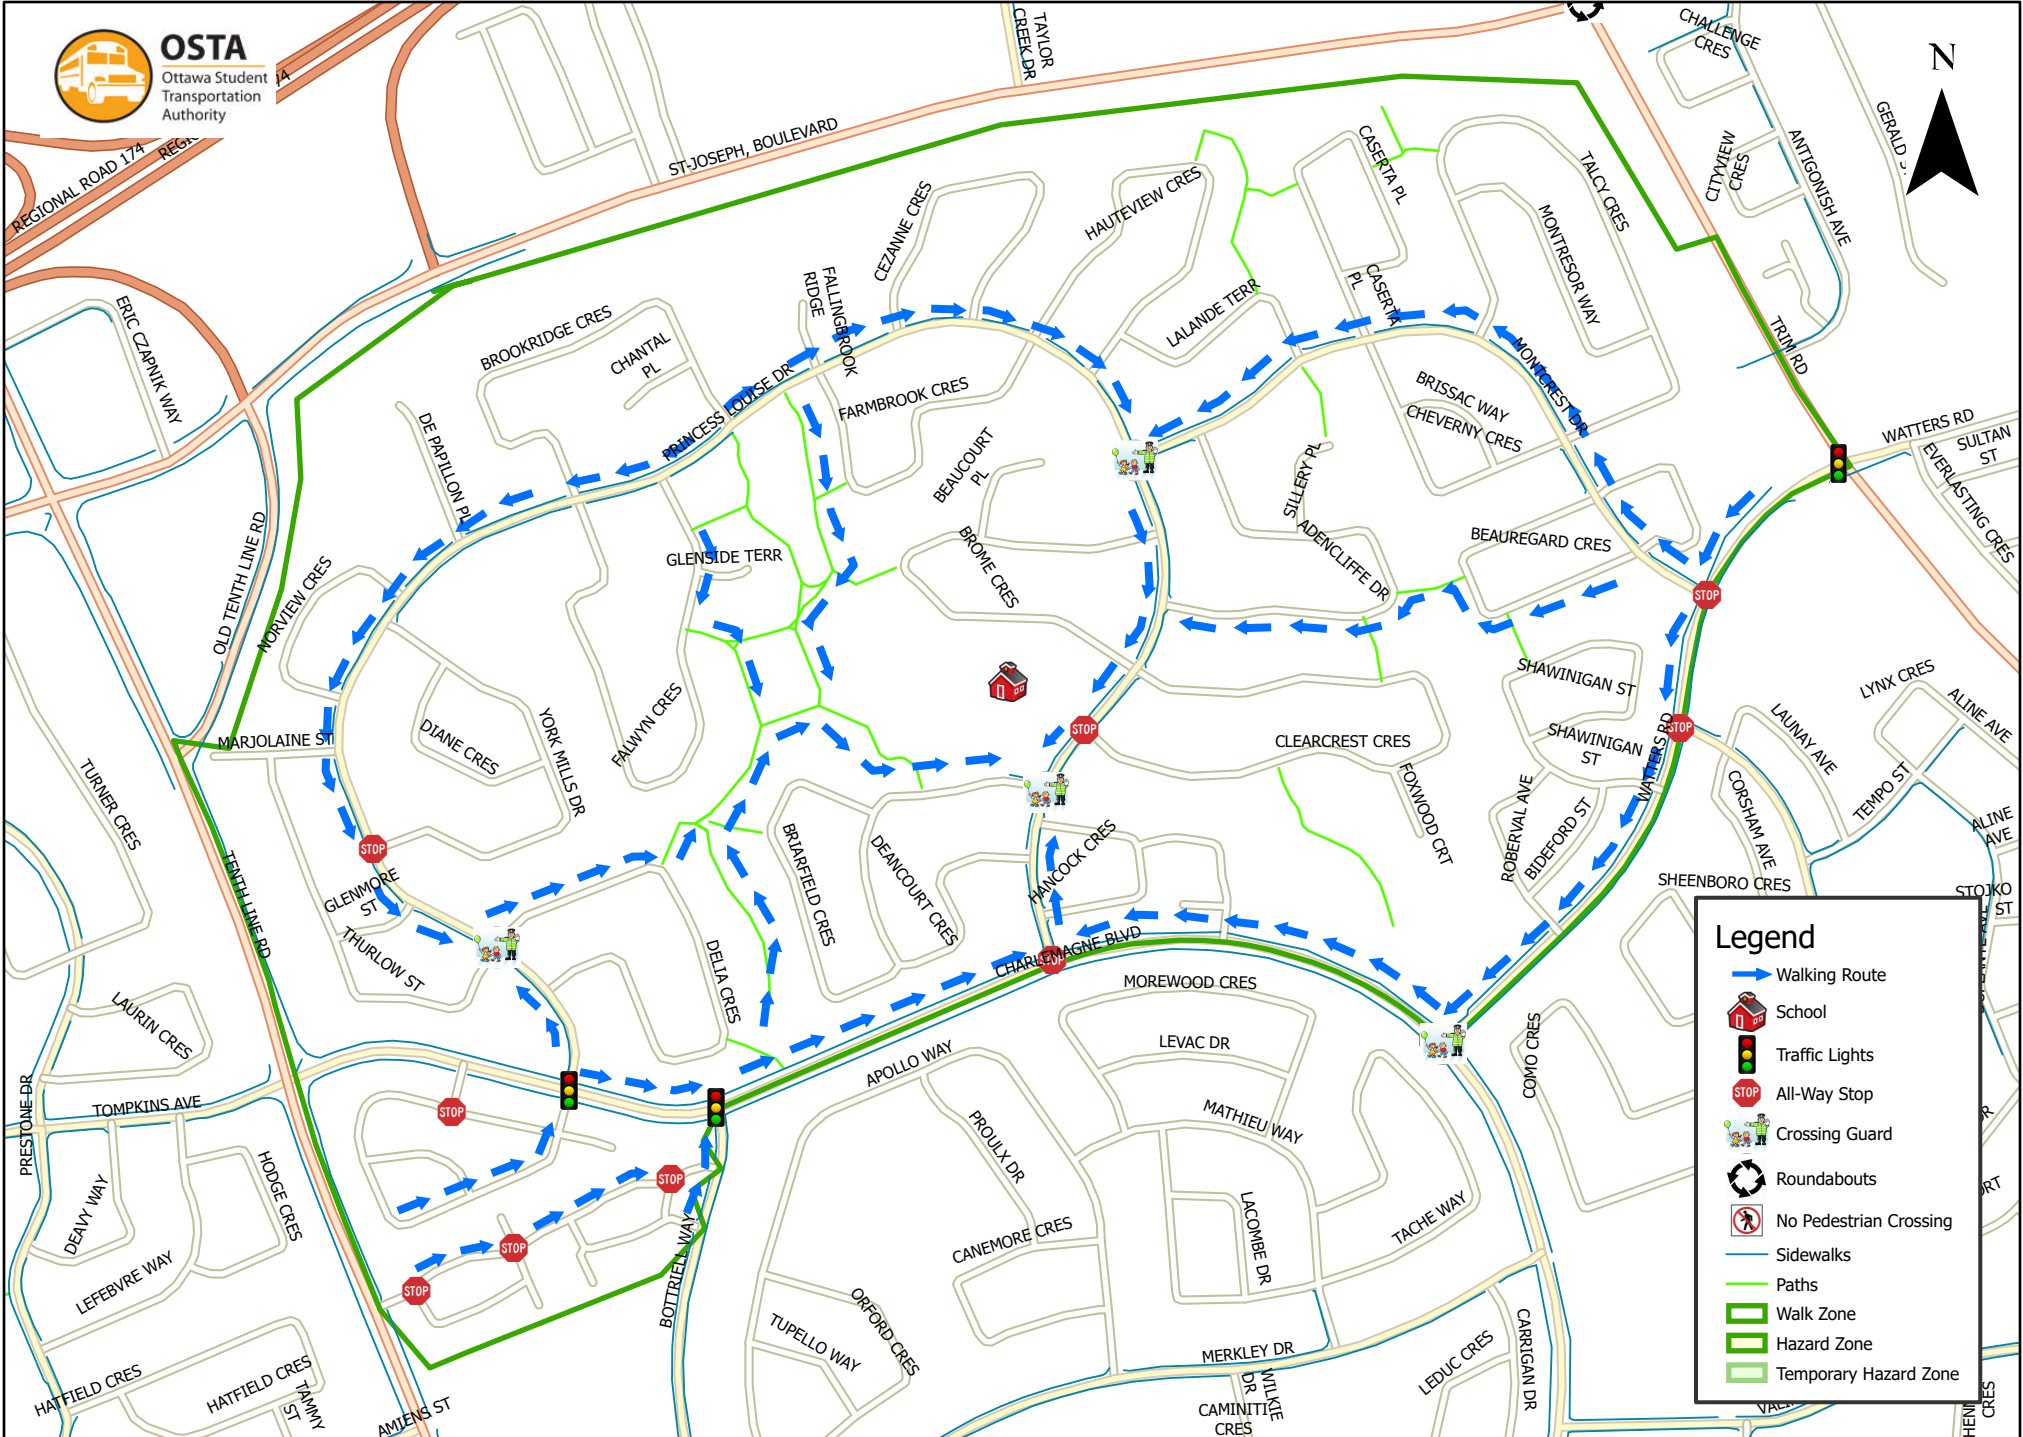

Fallingbrook Community Elem. School 1.6 km Walk Zone Grades 1-6

This map is intended for information purposes only. Ottawa Student Transportation Authority assumes no responsibility for people using these routes.