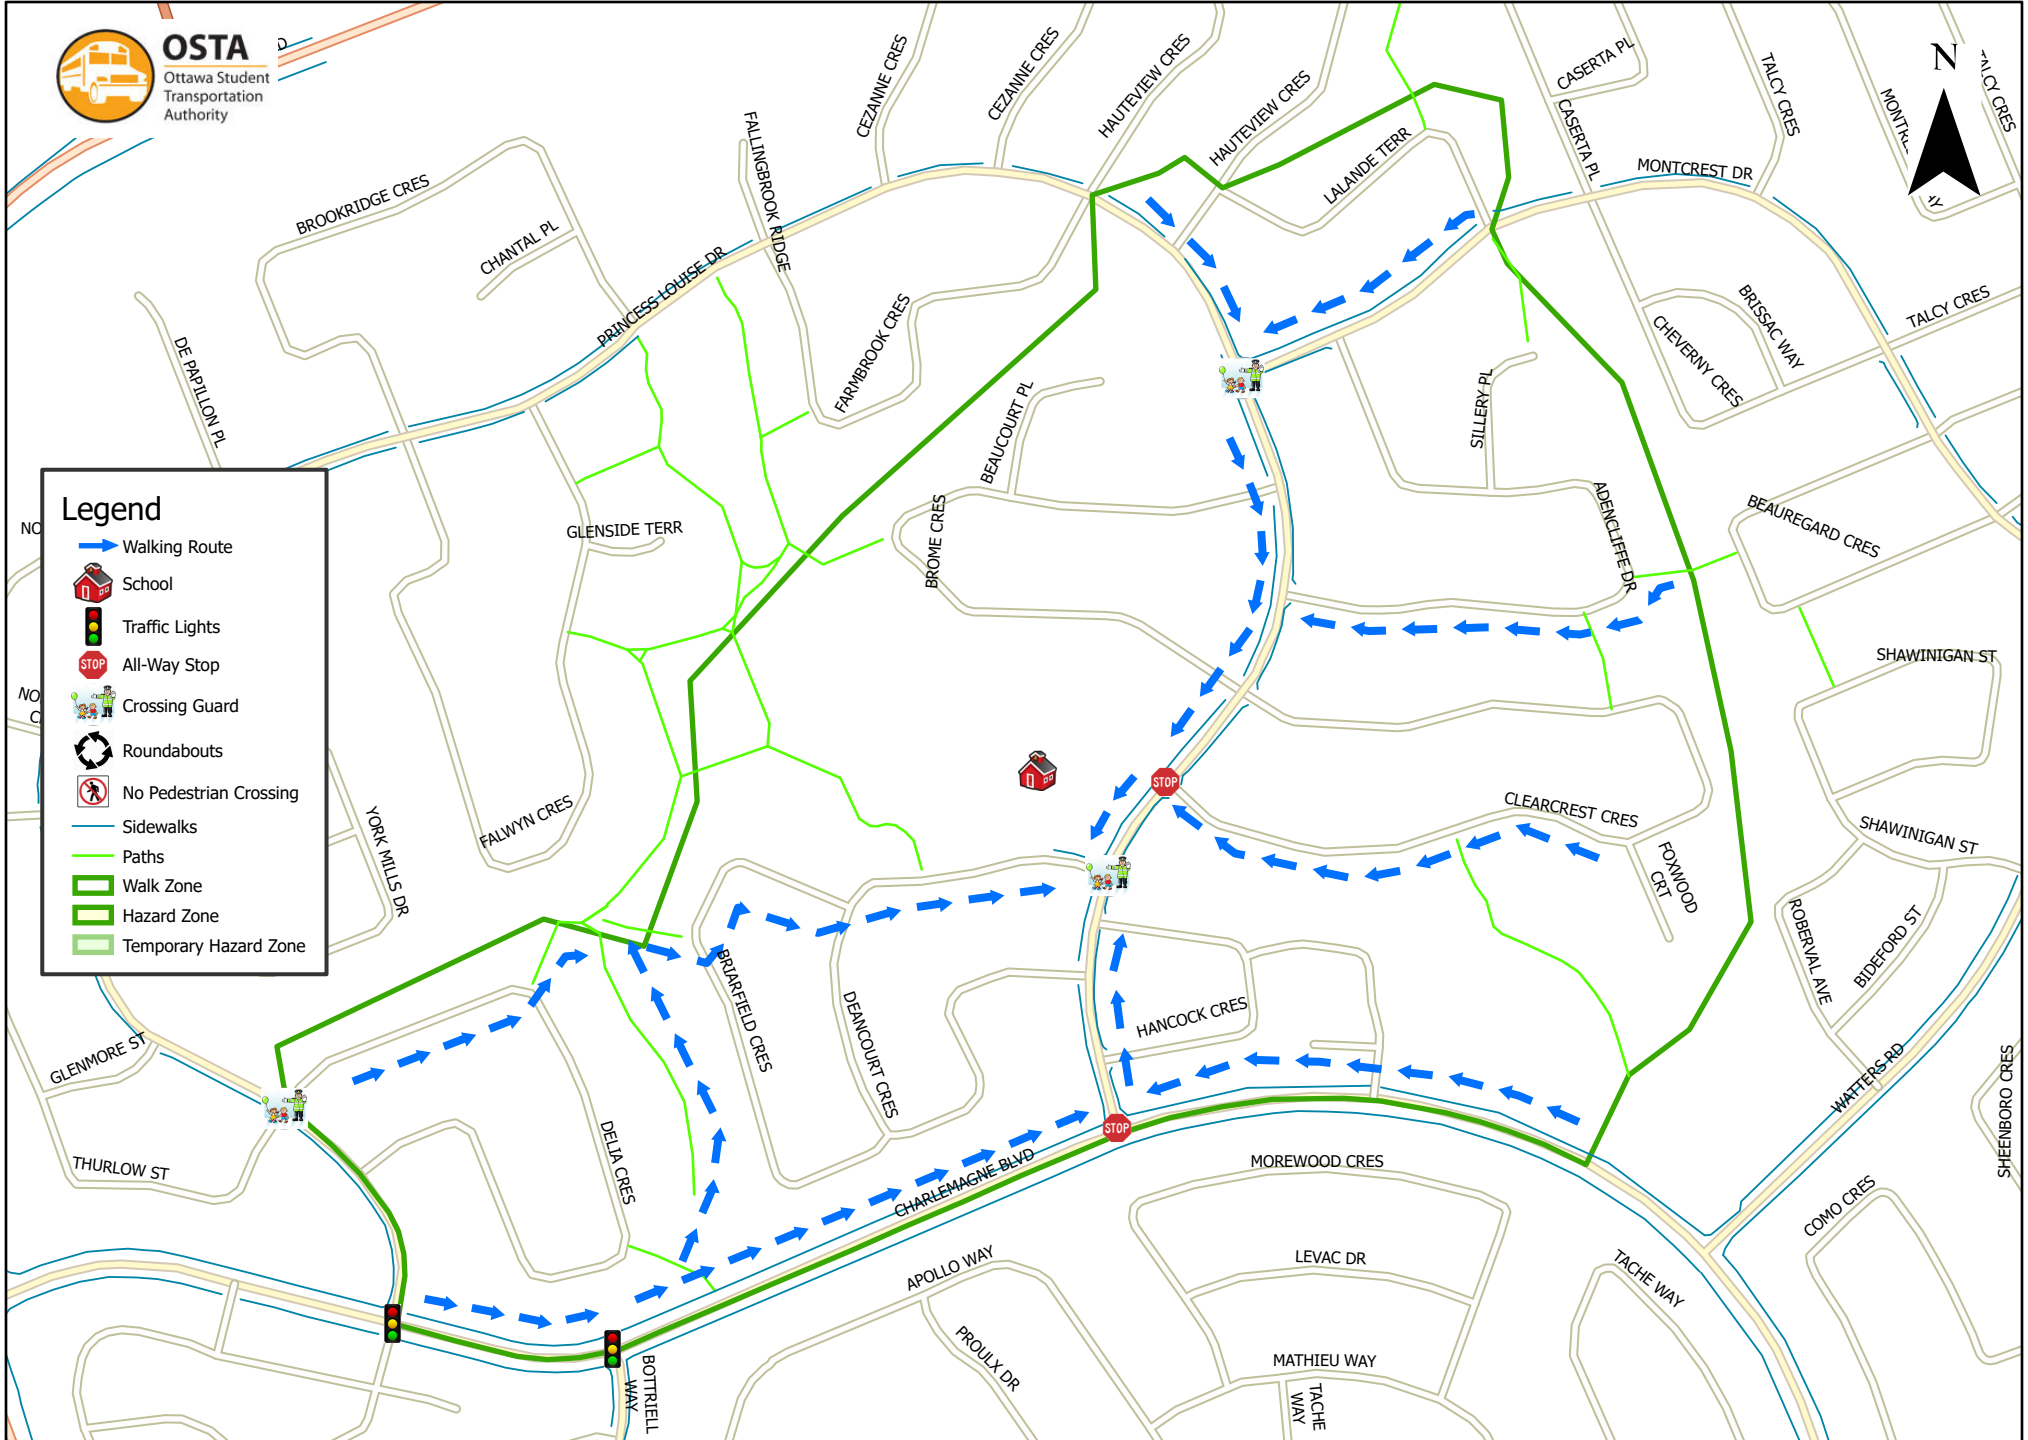

# Fallingbrook Community Elem. School 800 m Walk Zone Kindergarten

**Legend**

- Walking Route
- School
- Traffic Lights
- All-Way Stop
- Crossing Guard
- Roundabouts
- No Pedestrian Crossing
- Sidewalks
- Paths
- Walk Zone
- Hazard Zone
- Temporary Hazard Zone

This map is intended for information purposes only. Ottawa Student Transportation Authority assumes no responsibility for people using these routes.