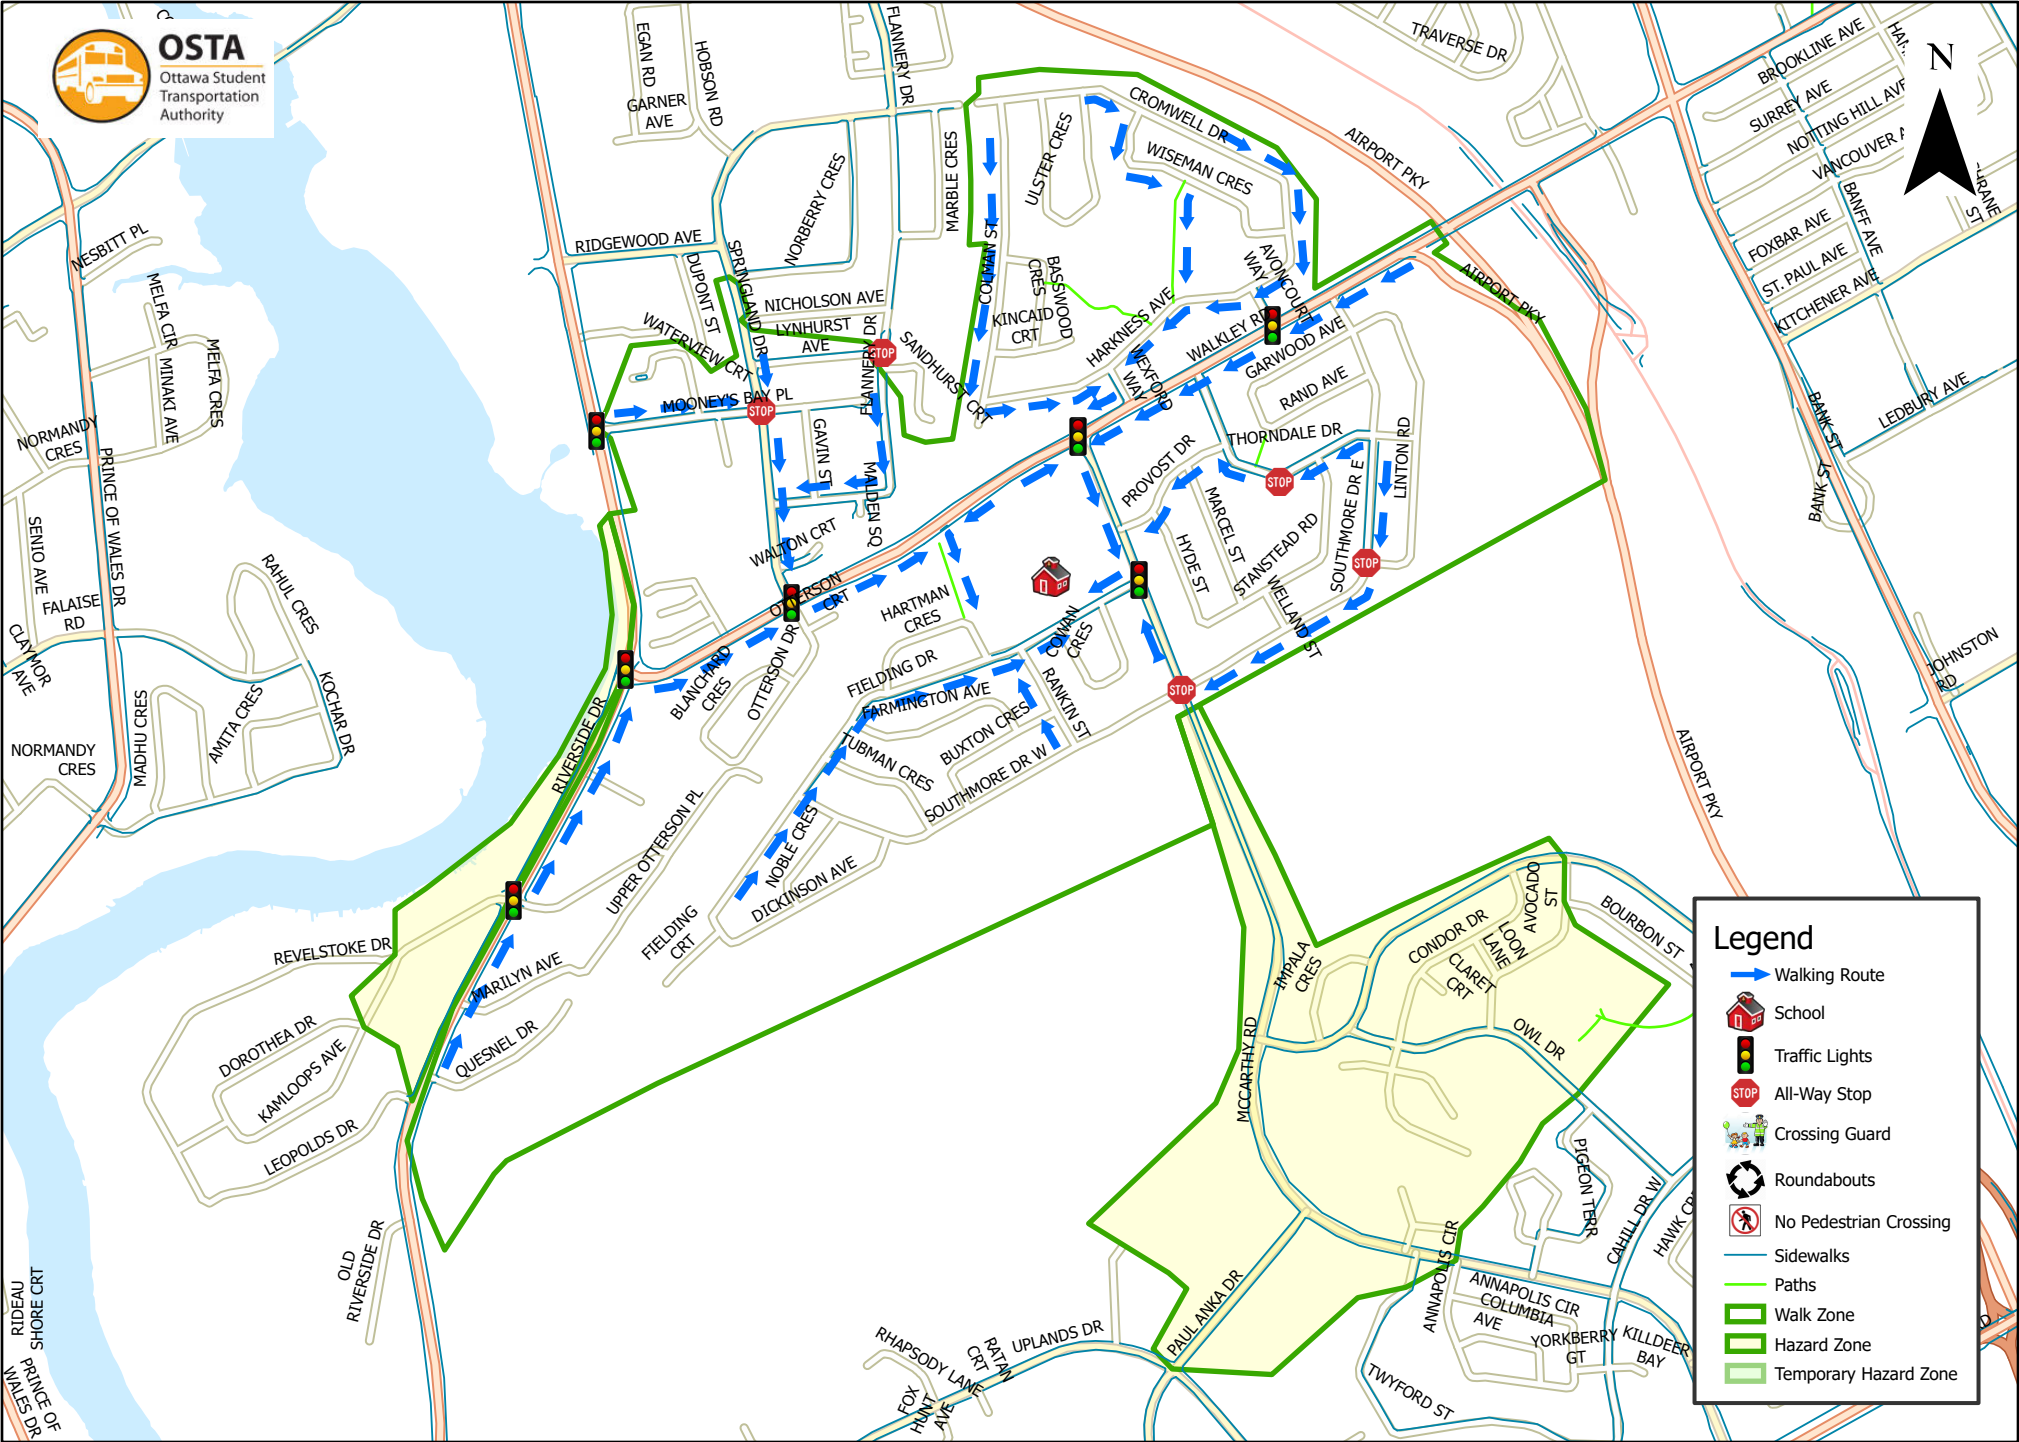

Fielding Drive Public School 1.6 km Walk Zone Grades 4-8

This map is intended for information purposes only. Ottawa Student Transportation Authority assumes no responsibility for people using these routes.