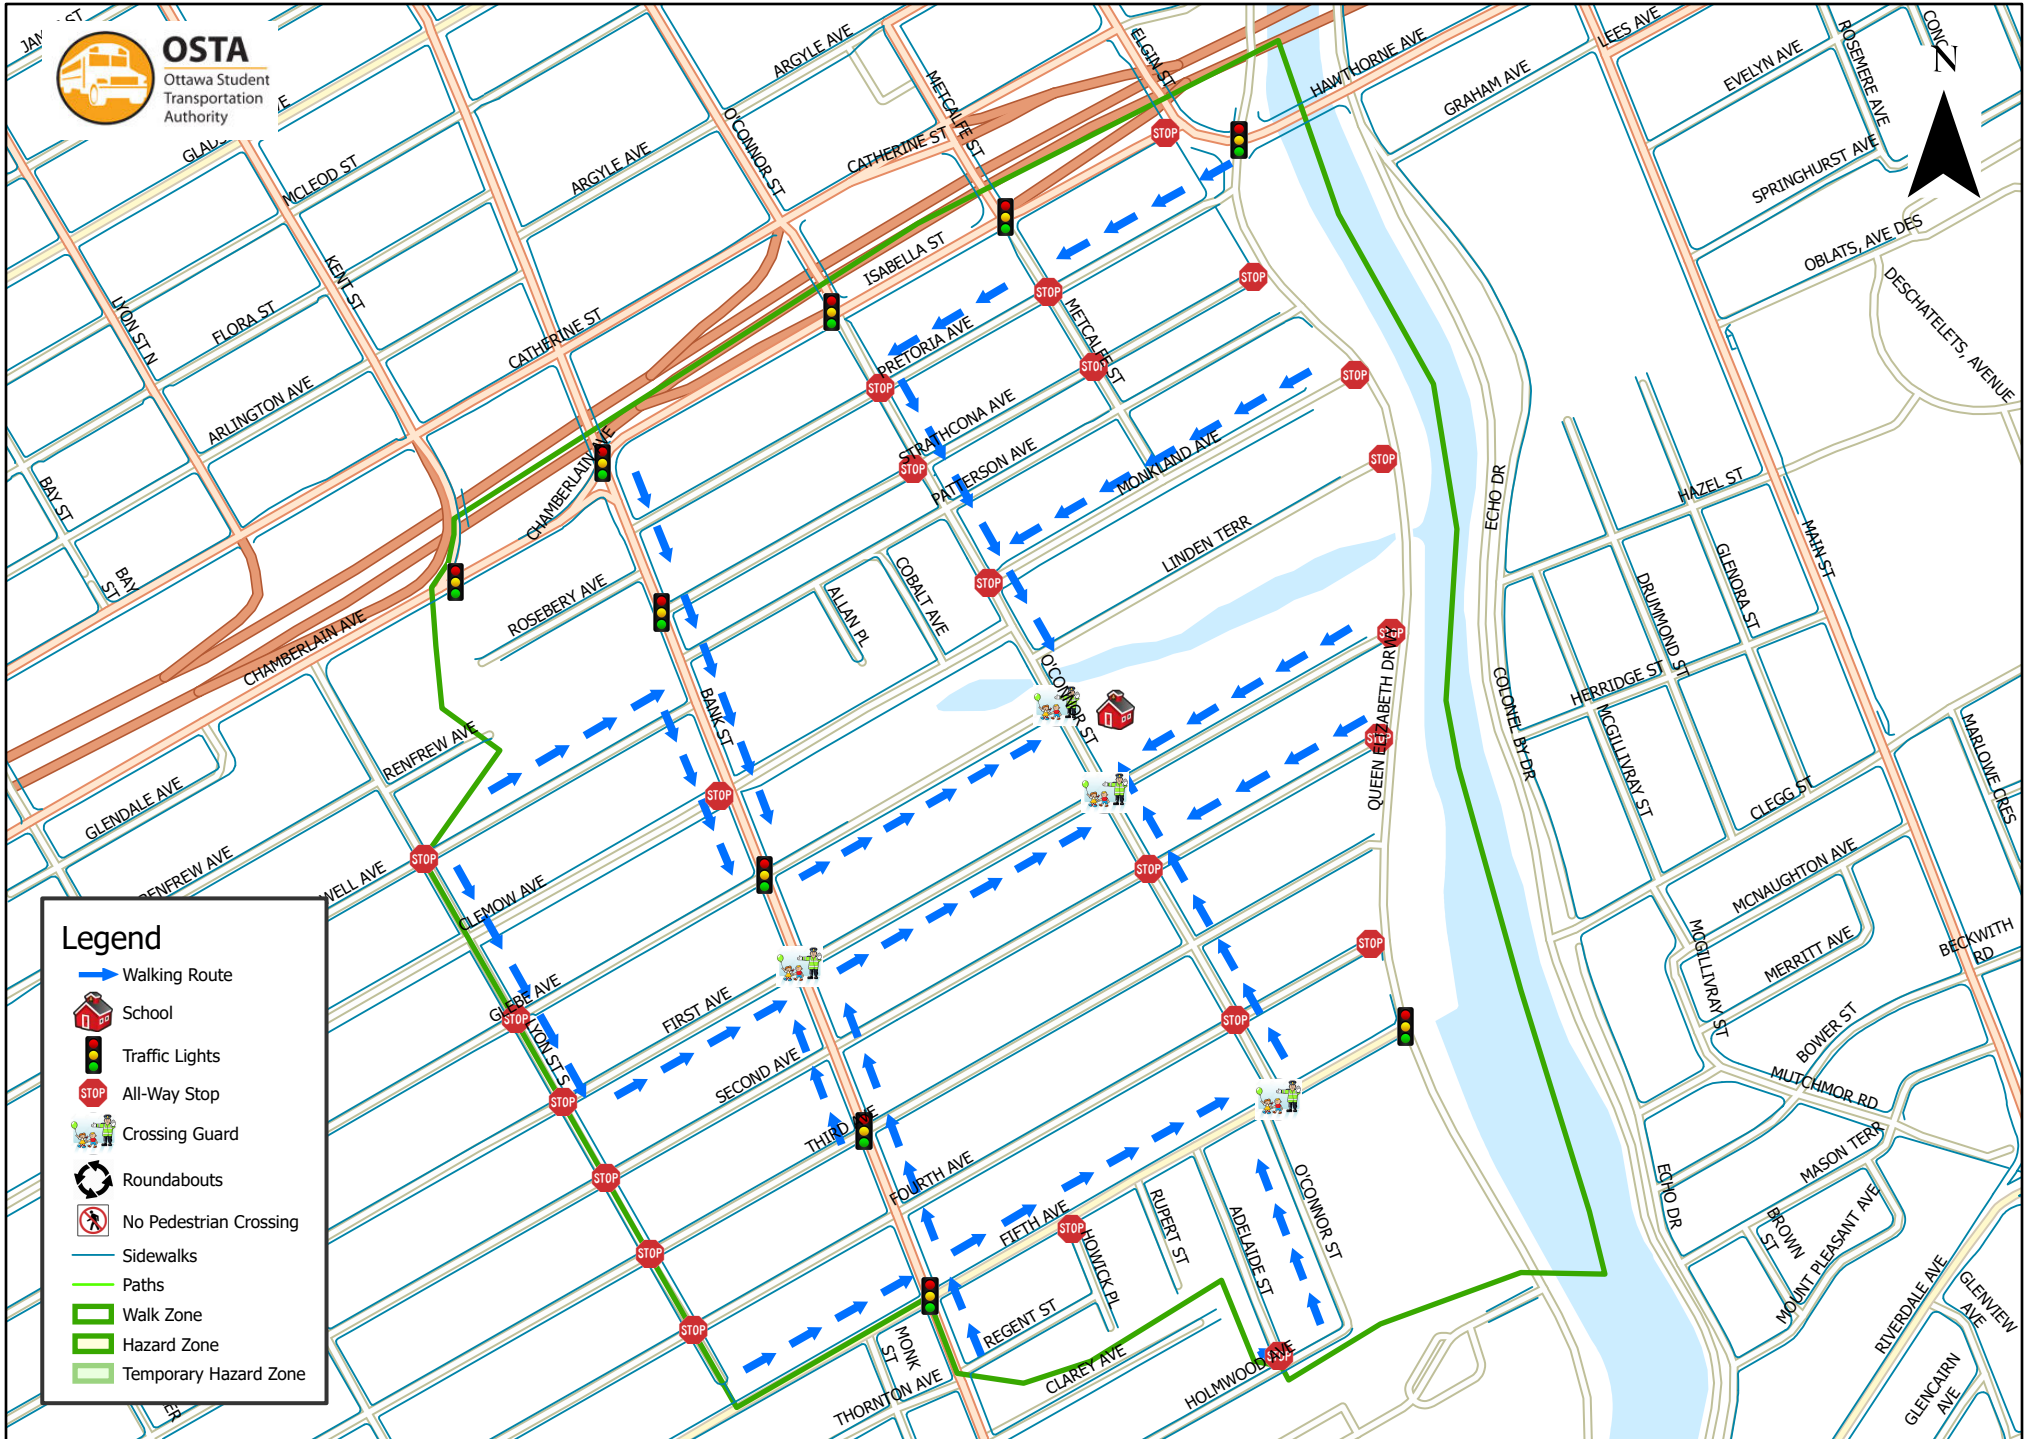

First Avenue Public School 800 m Walk Zone Kindergarten

This map is intended for information purposes only. Ottawa Student Transportation Authority assumes no responsibility for people using these routes.