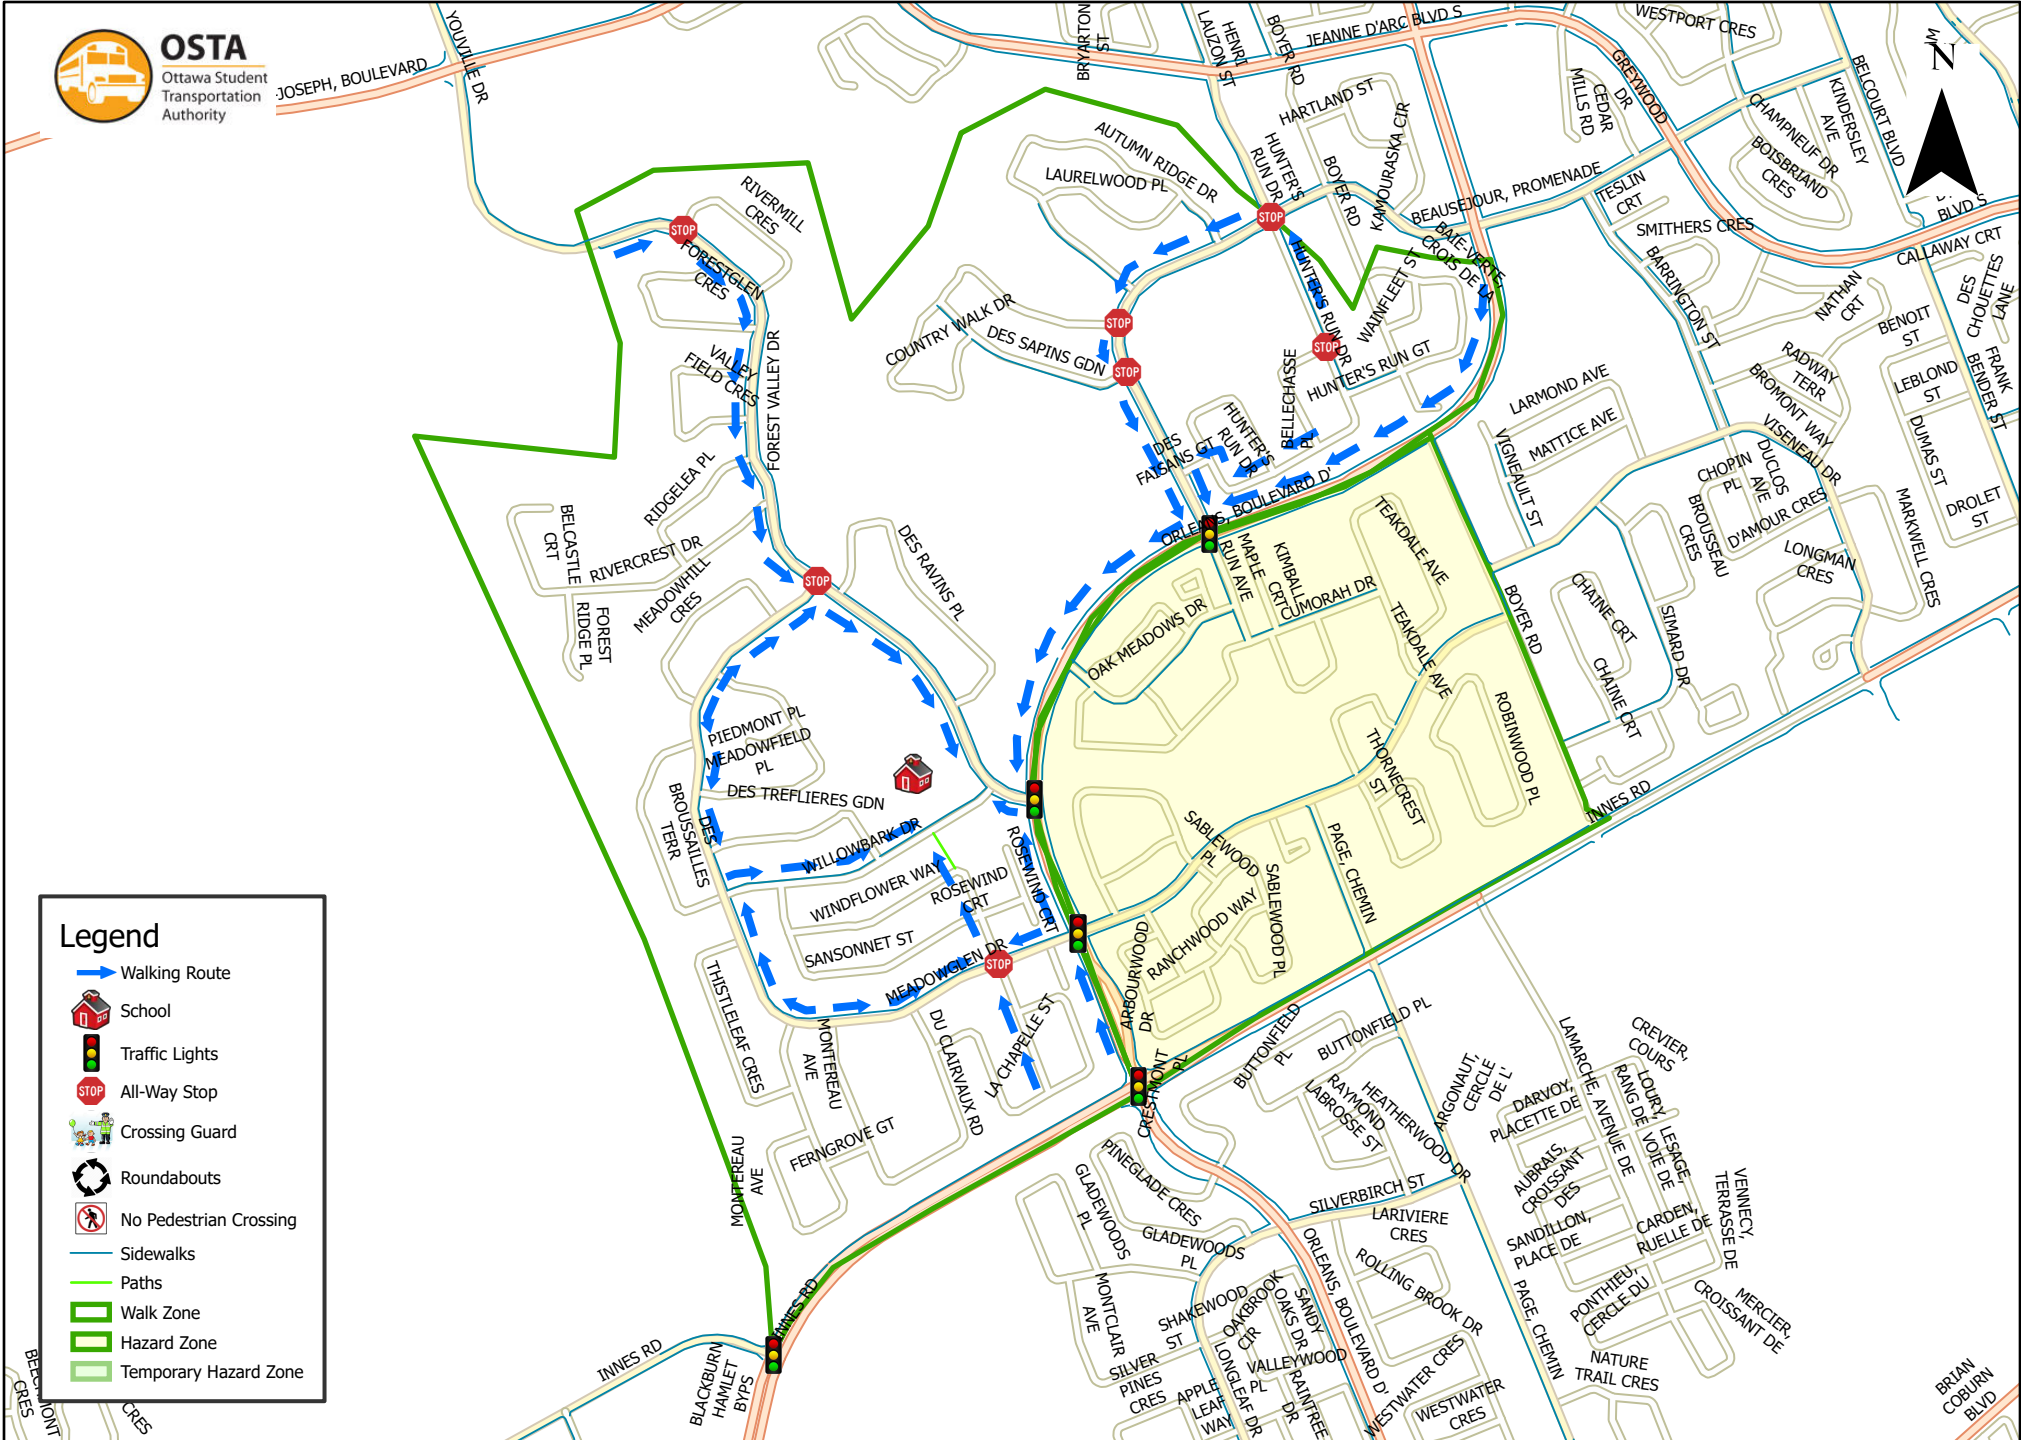

Forest Valley Elementary School 1.6 km Walk Zone Grades 1-6

This map is intended for information purposes only. Ottawa Student Transportation Authority assumes no responsibility for people using these routes.