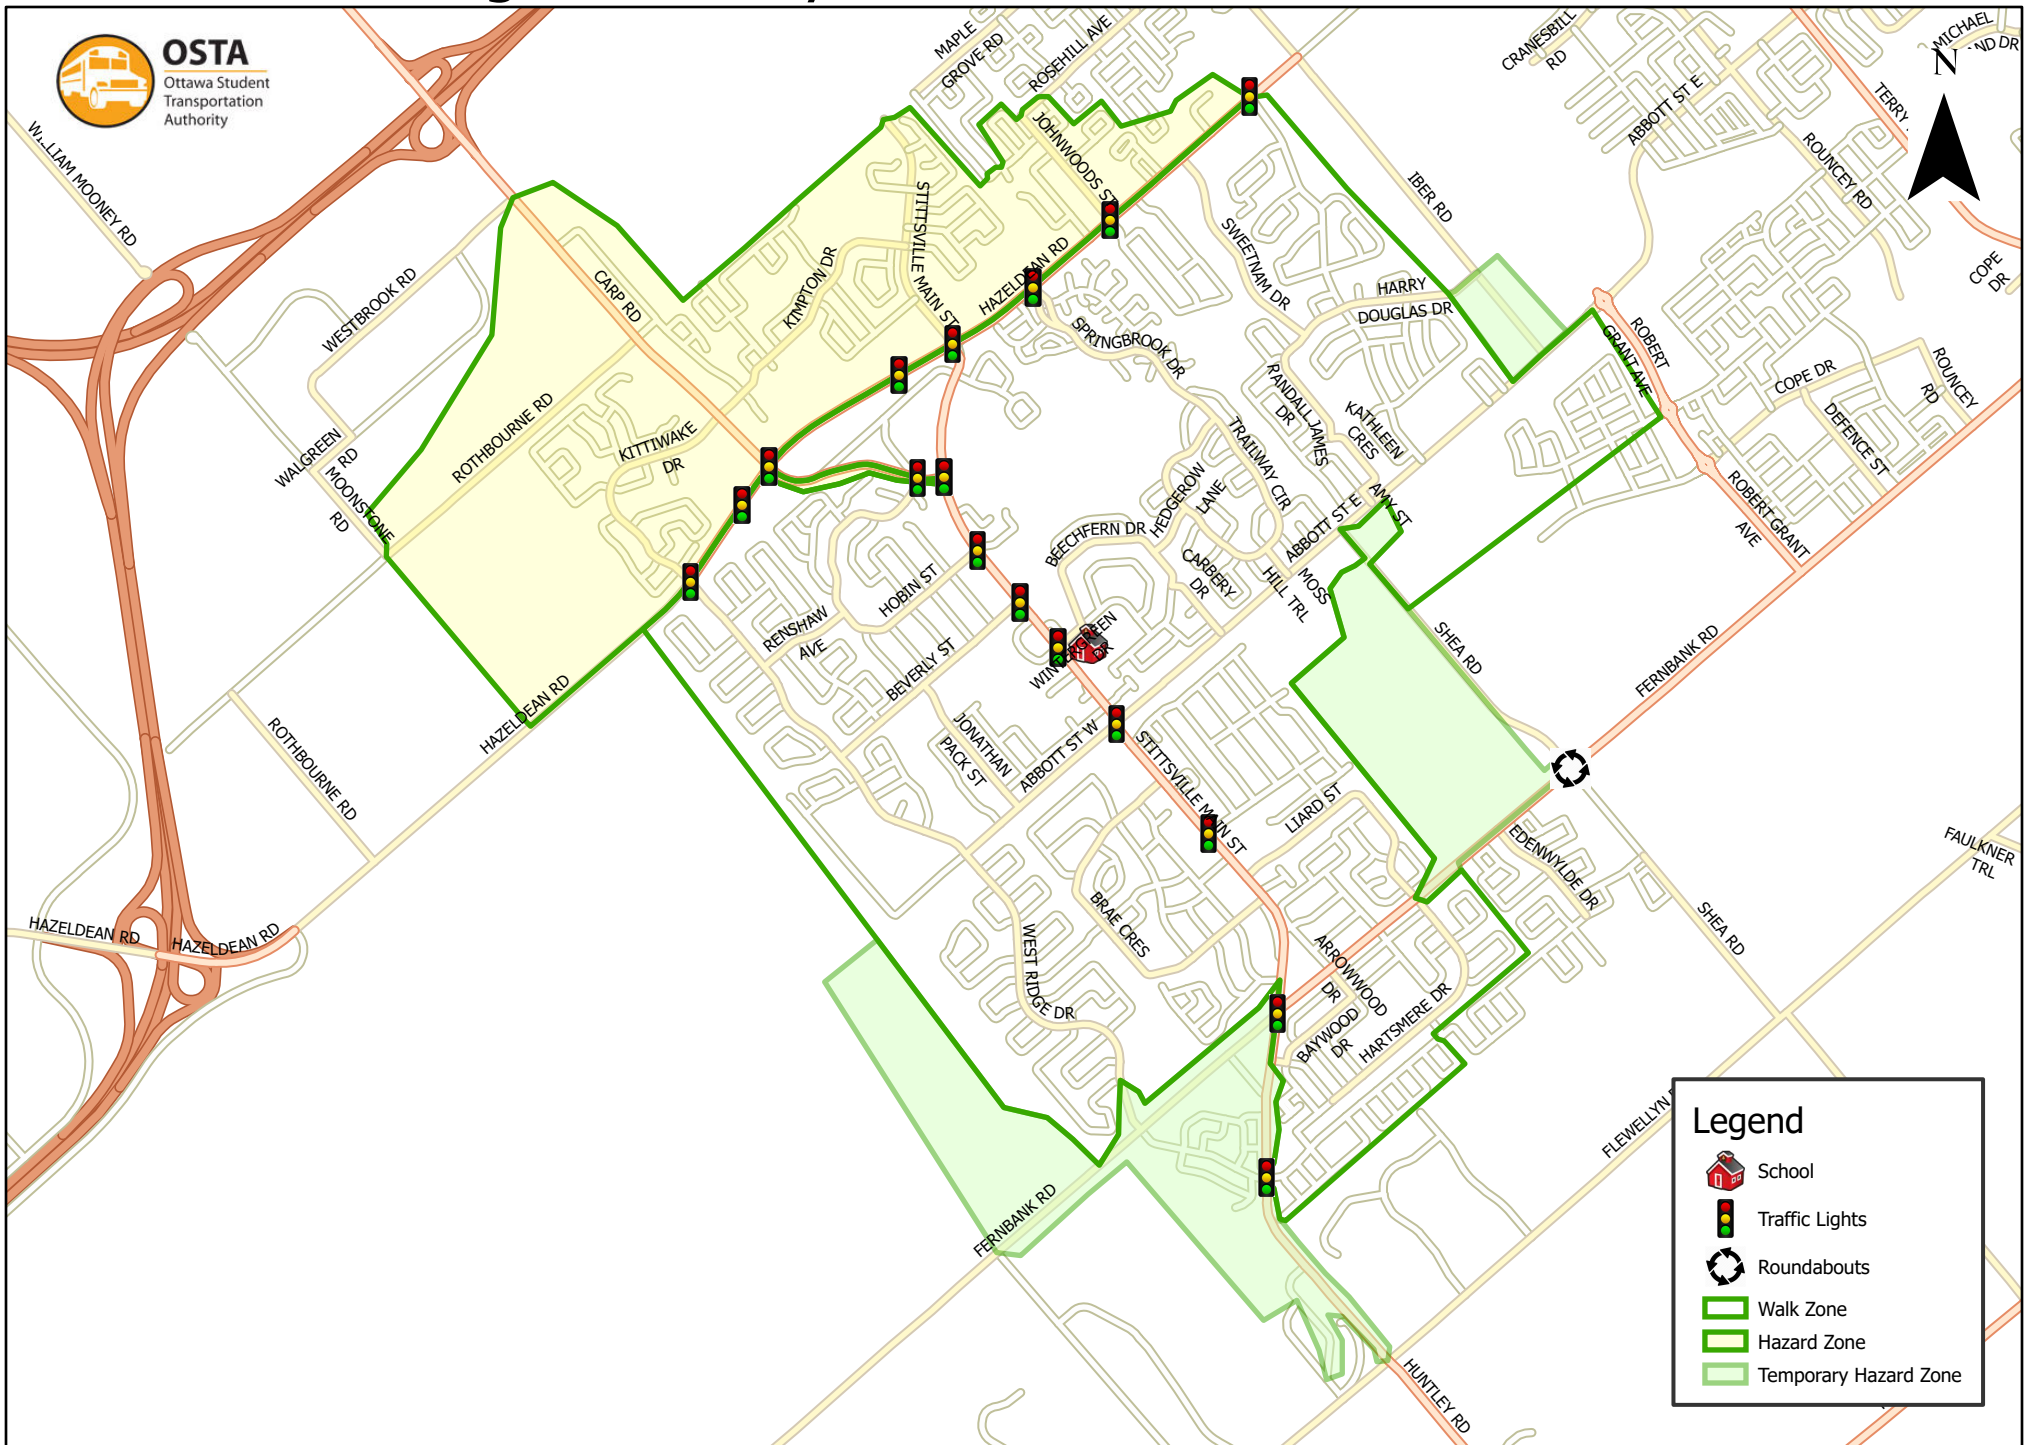

# Frederick Banting Secondary Alternate 3.2 km Walk Zone Grades 9-12

This map is intended for information purposes only. Ottawa Student Transportation Authority assumes no responsibility for people using these routes.