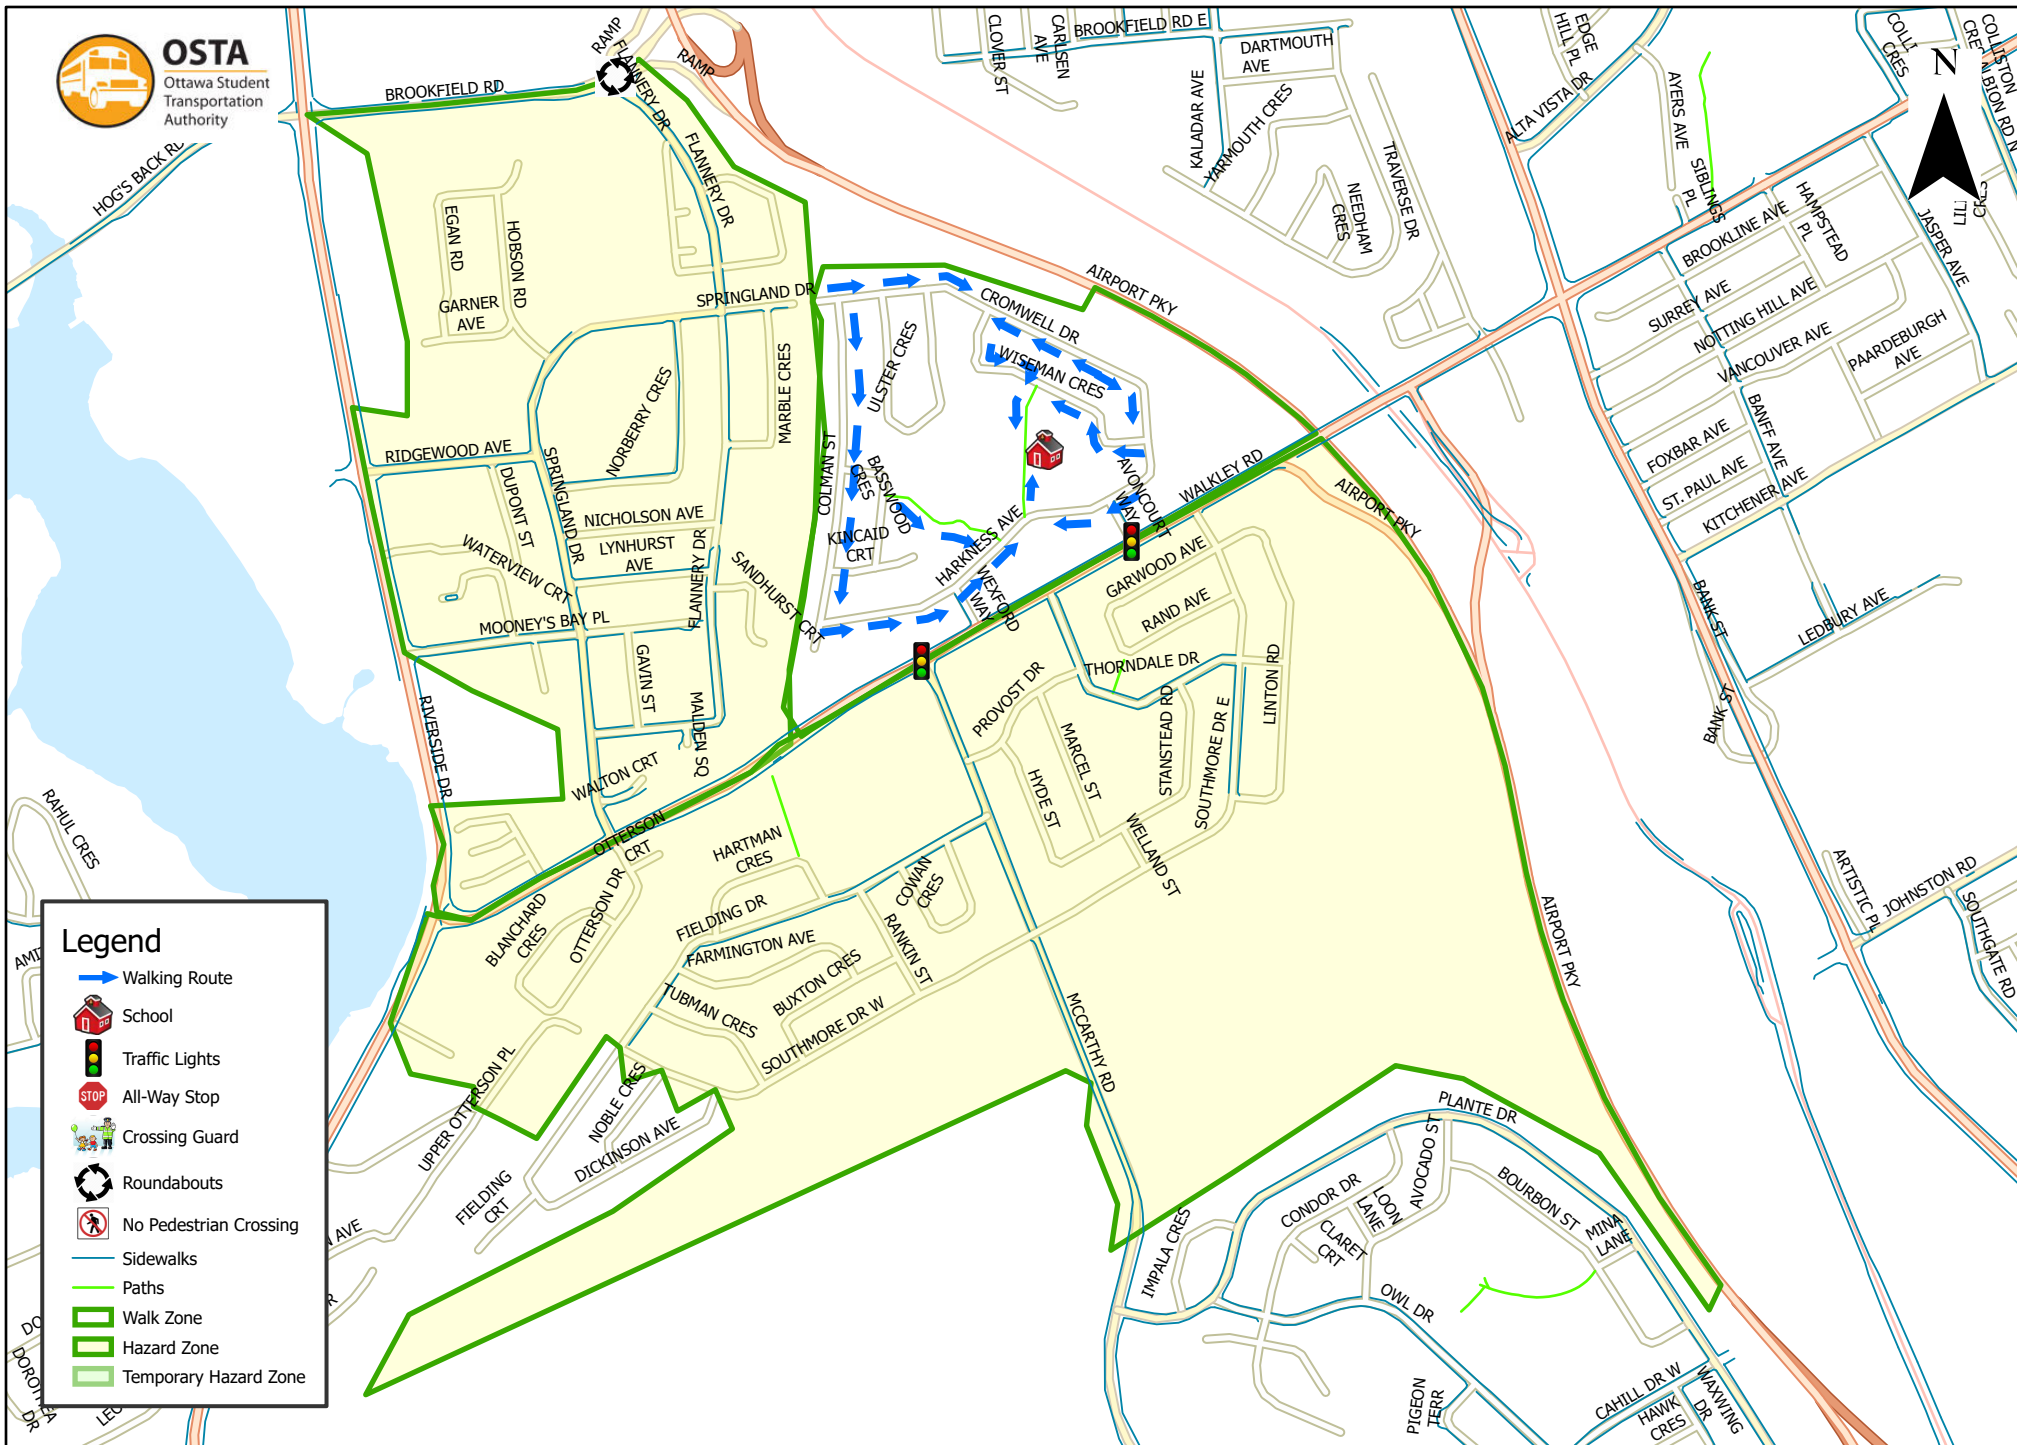

General Vanier Public School 1.6 km Walk Zone Grades 1-3

Legend

- Walking Route
- School
- Traffic Lights
- All-Way Stop
- Crossing Guard
- Roundabouts
- No Pedestrian Crossing
- Sidewalks
- Paths
- Walk Zone
- Hazard Zone
- Temporary Hazard Zone

This map is intended for information purposes only. Ottawa Student Transportation Authority assumes no responsibility for people using these routes.