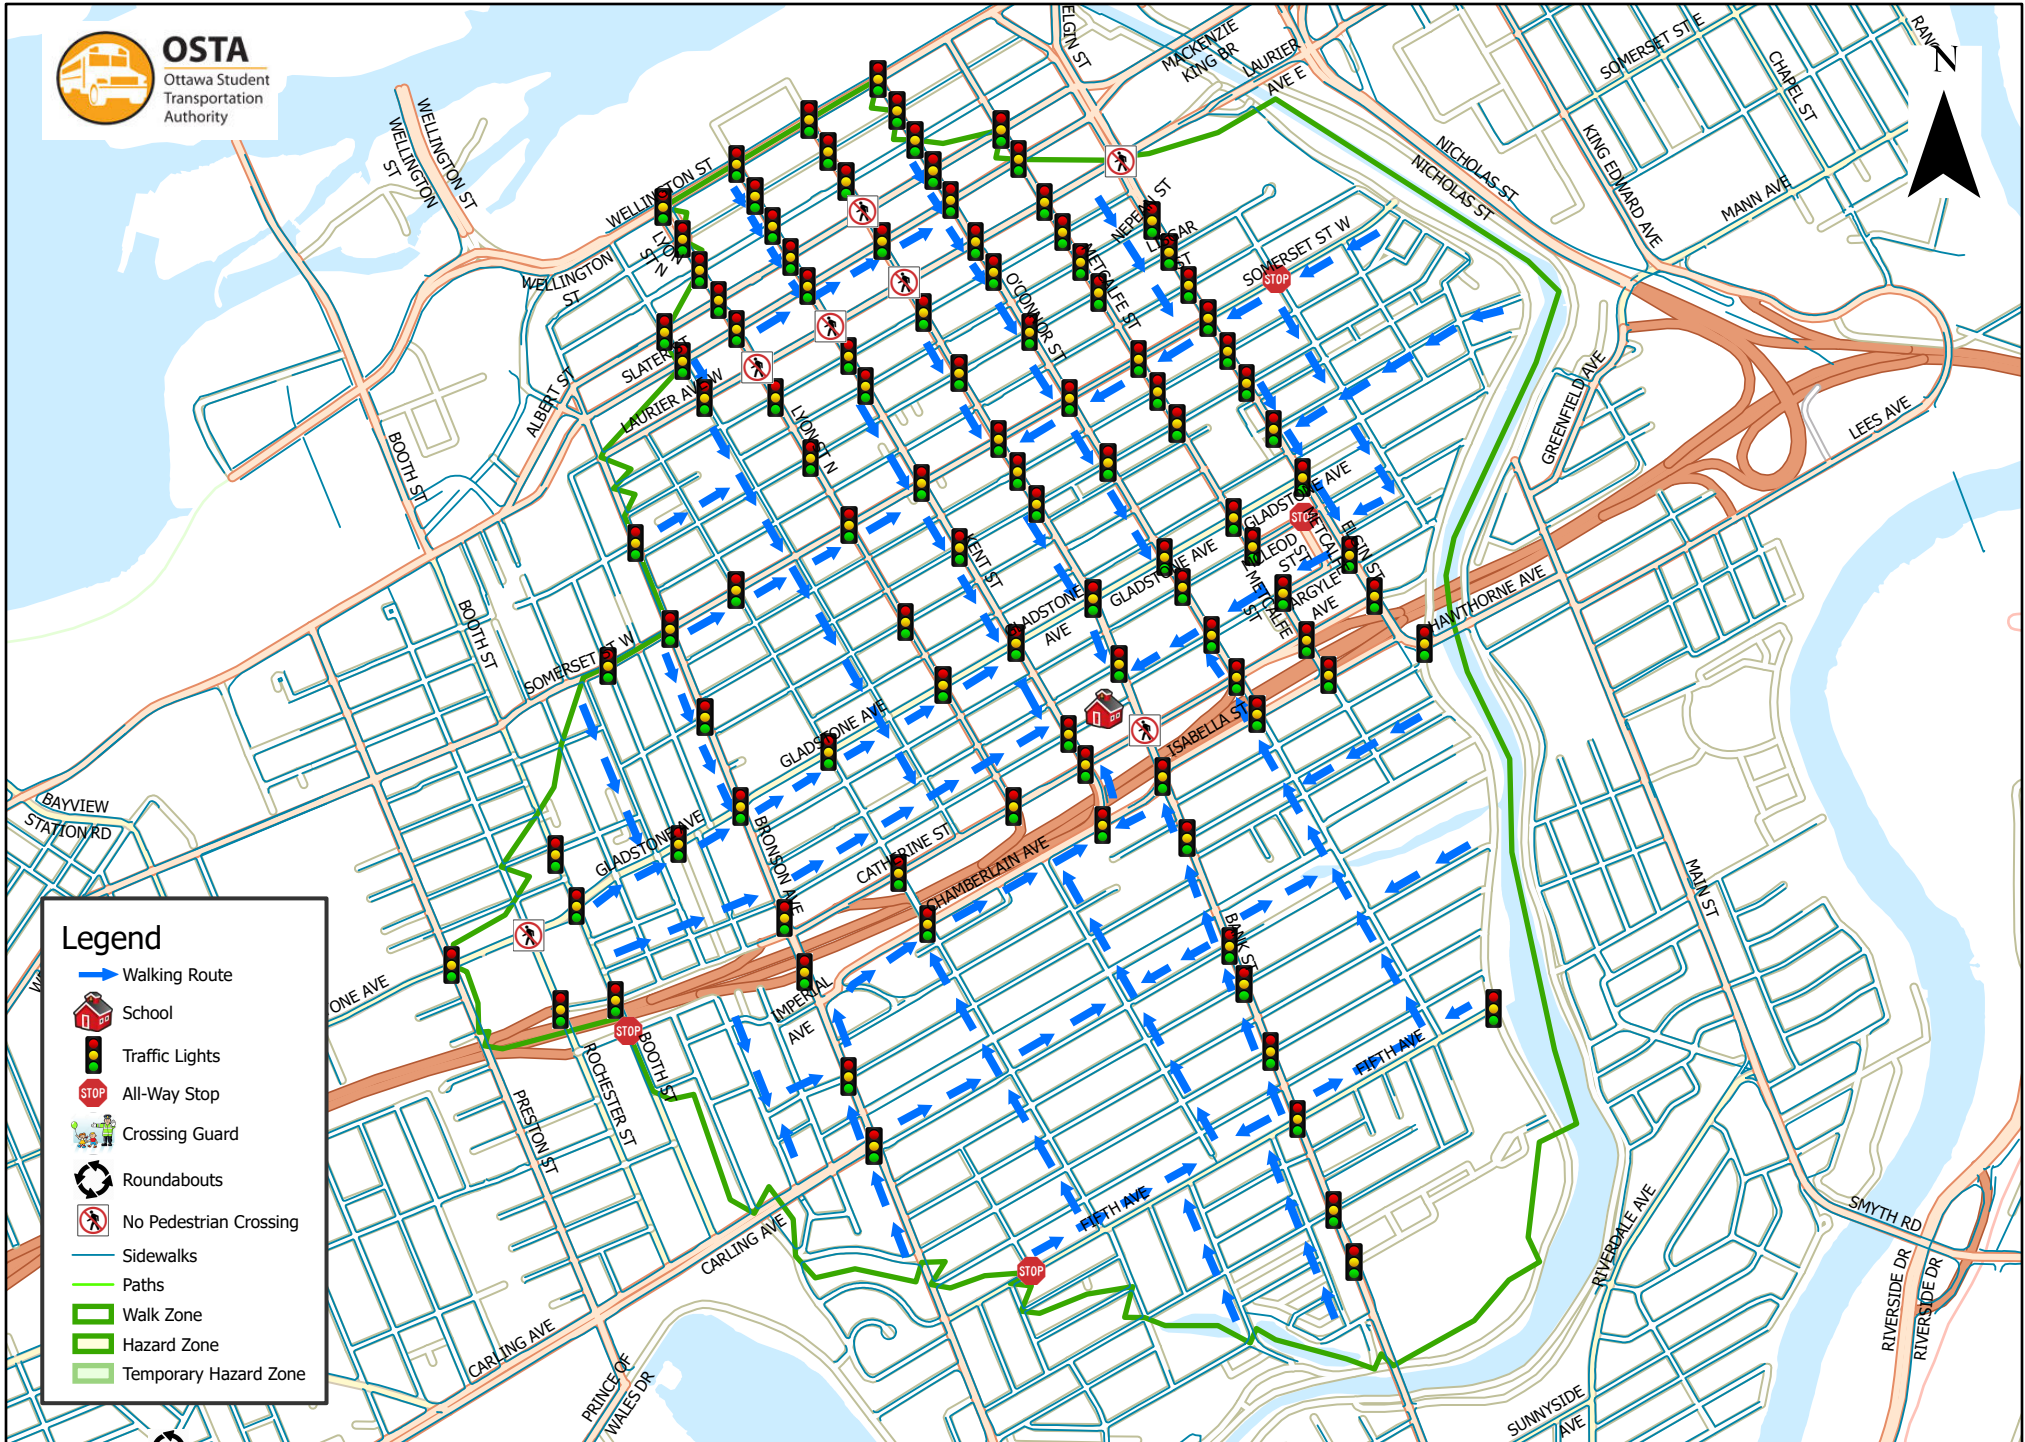

Glashan Public School 1.6 km Walk Zone Grades 7-8

Legend

- Walking Route
- School
- Traffic Lights
- All-Way Stop
- Crossing Guard
- Roundabouts
- No Pedestrian Crossing
- Sidewalks
- Paths
- Walk Zone
- Hazard Zone
- Temporary Hazard Zone

This map is intended for information purposes only. Ottawa Student Transportation Authority assumes no responsibility for people using these routes.