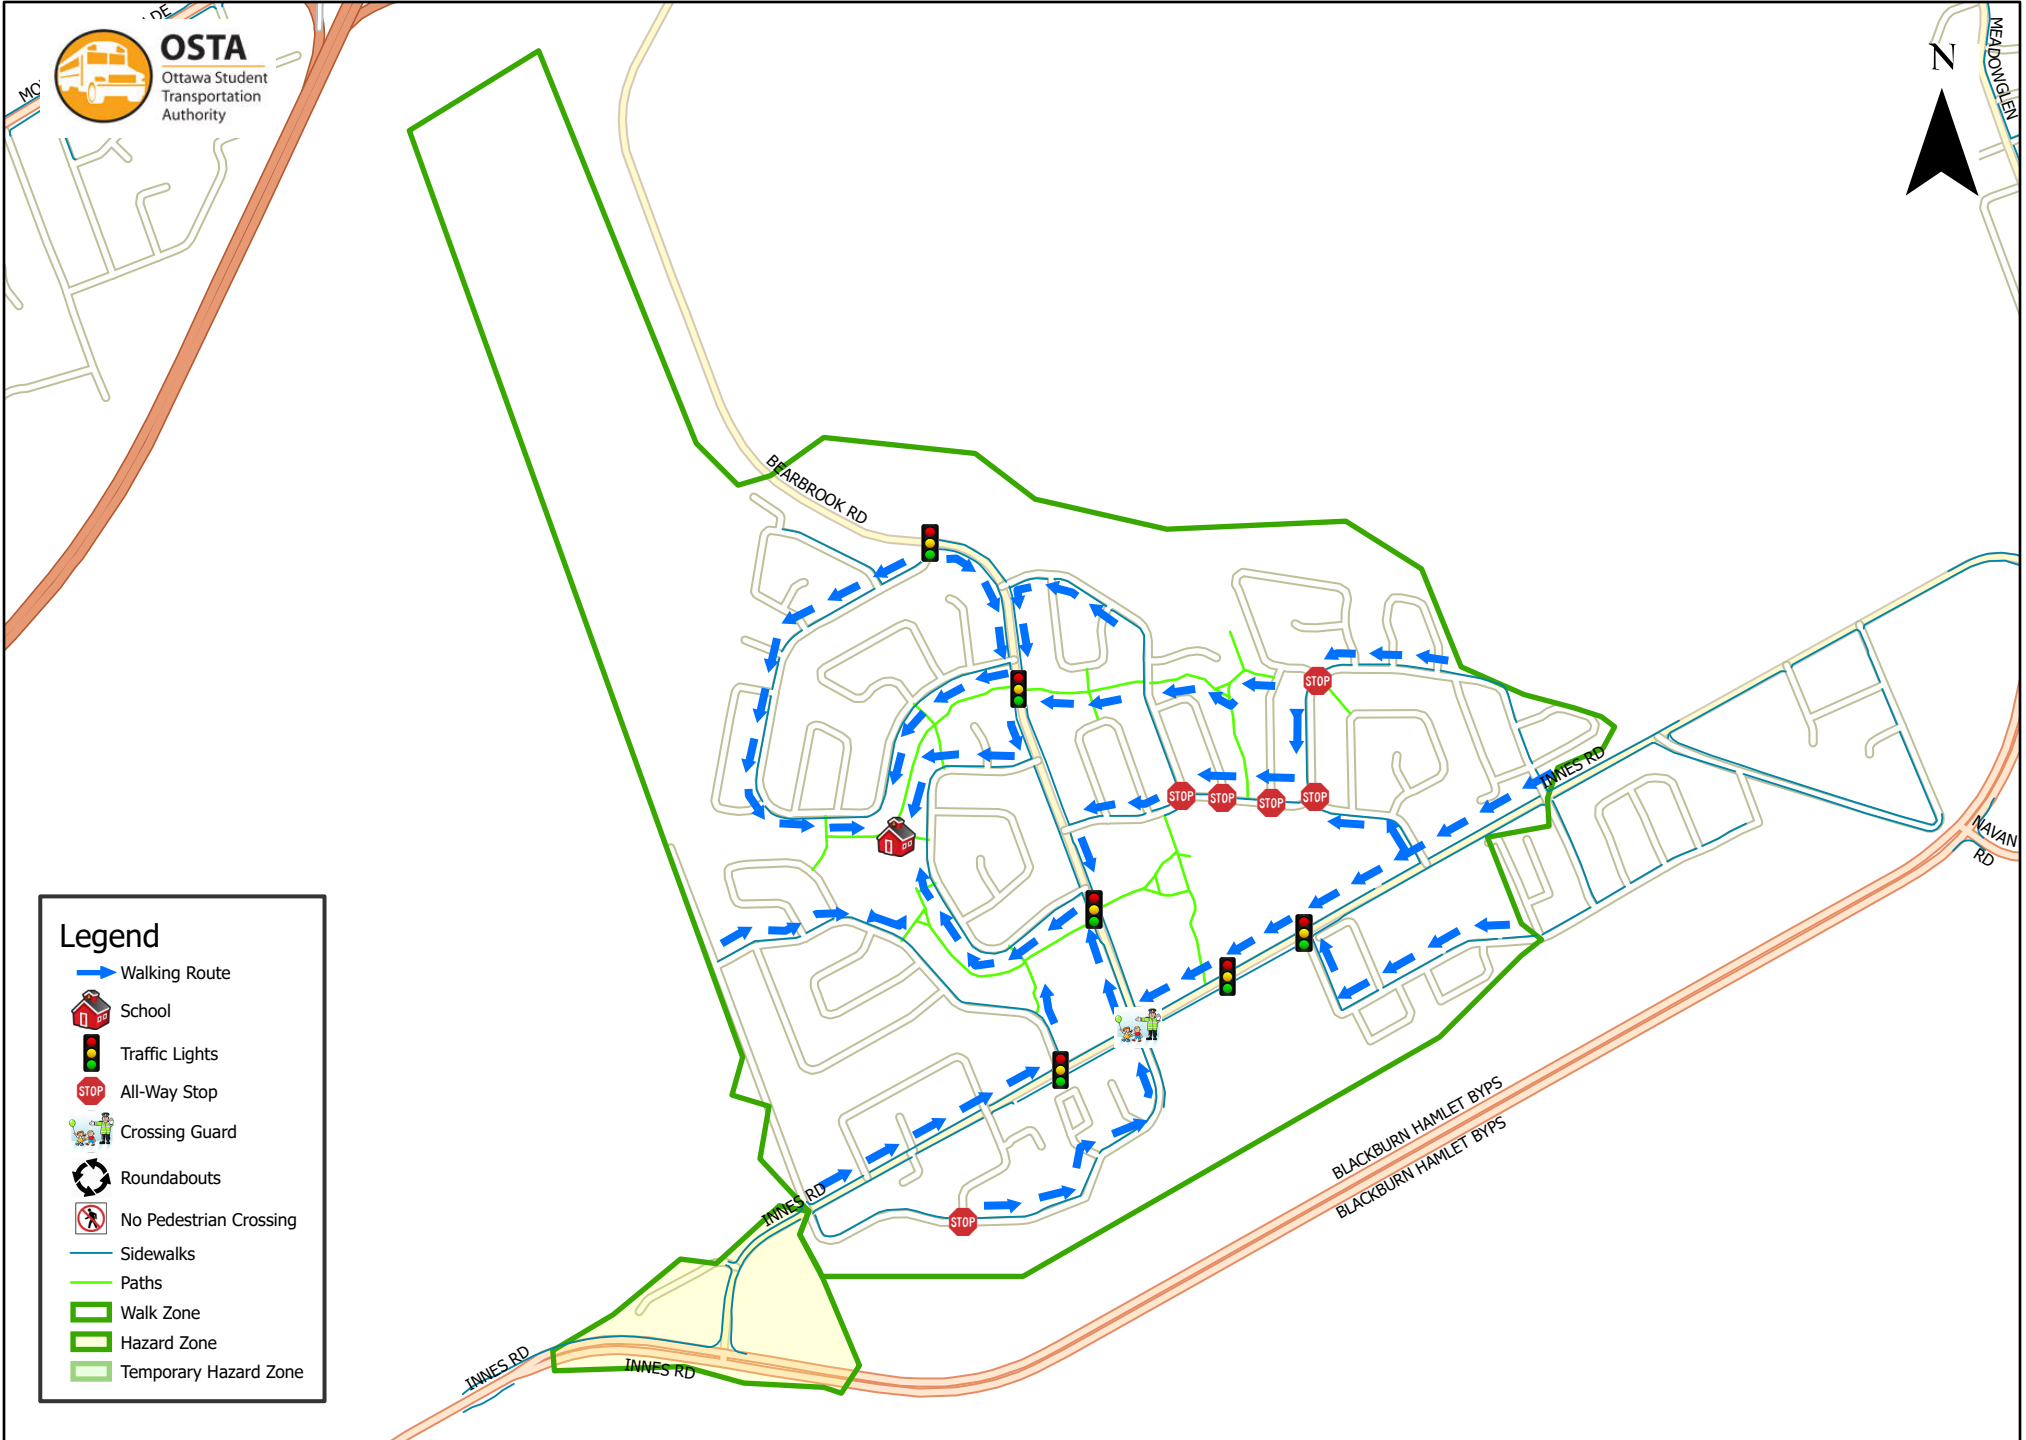

Glen Ogilvie Public School 1.6 km Walk Zone Grades 1-6

This map is intended for information purposes only. Ottawa Student Transportation Authority assumes no responsibility for people using these routes.