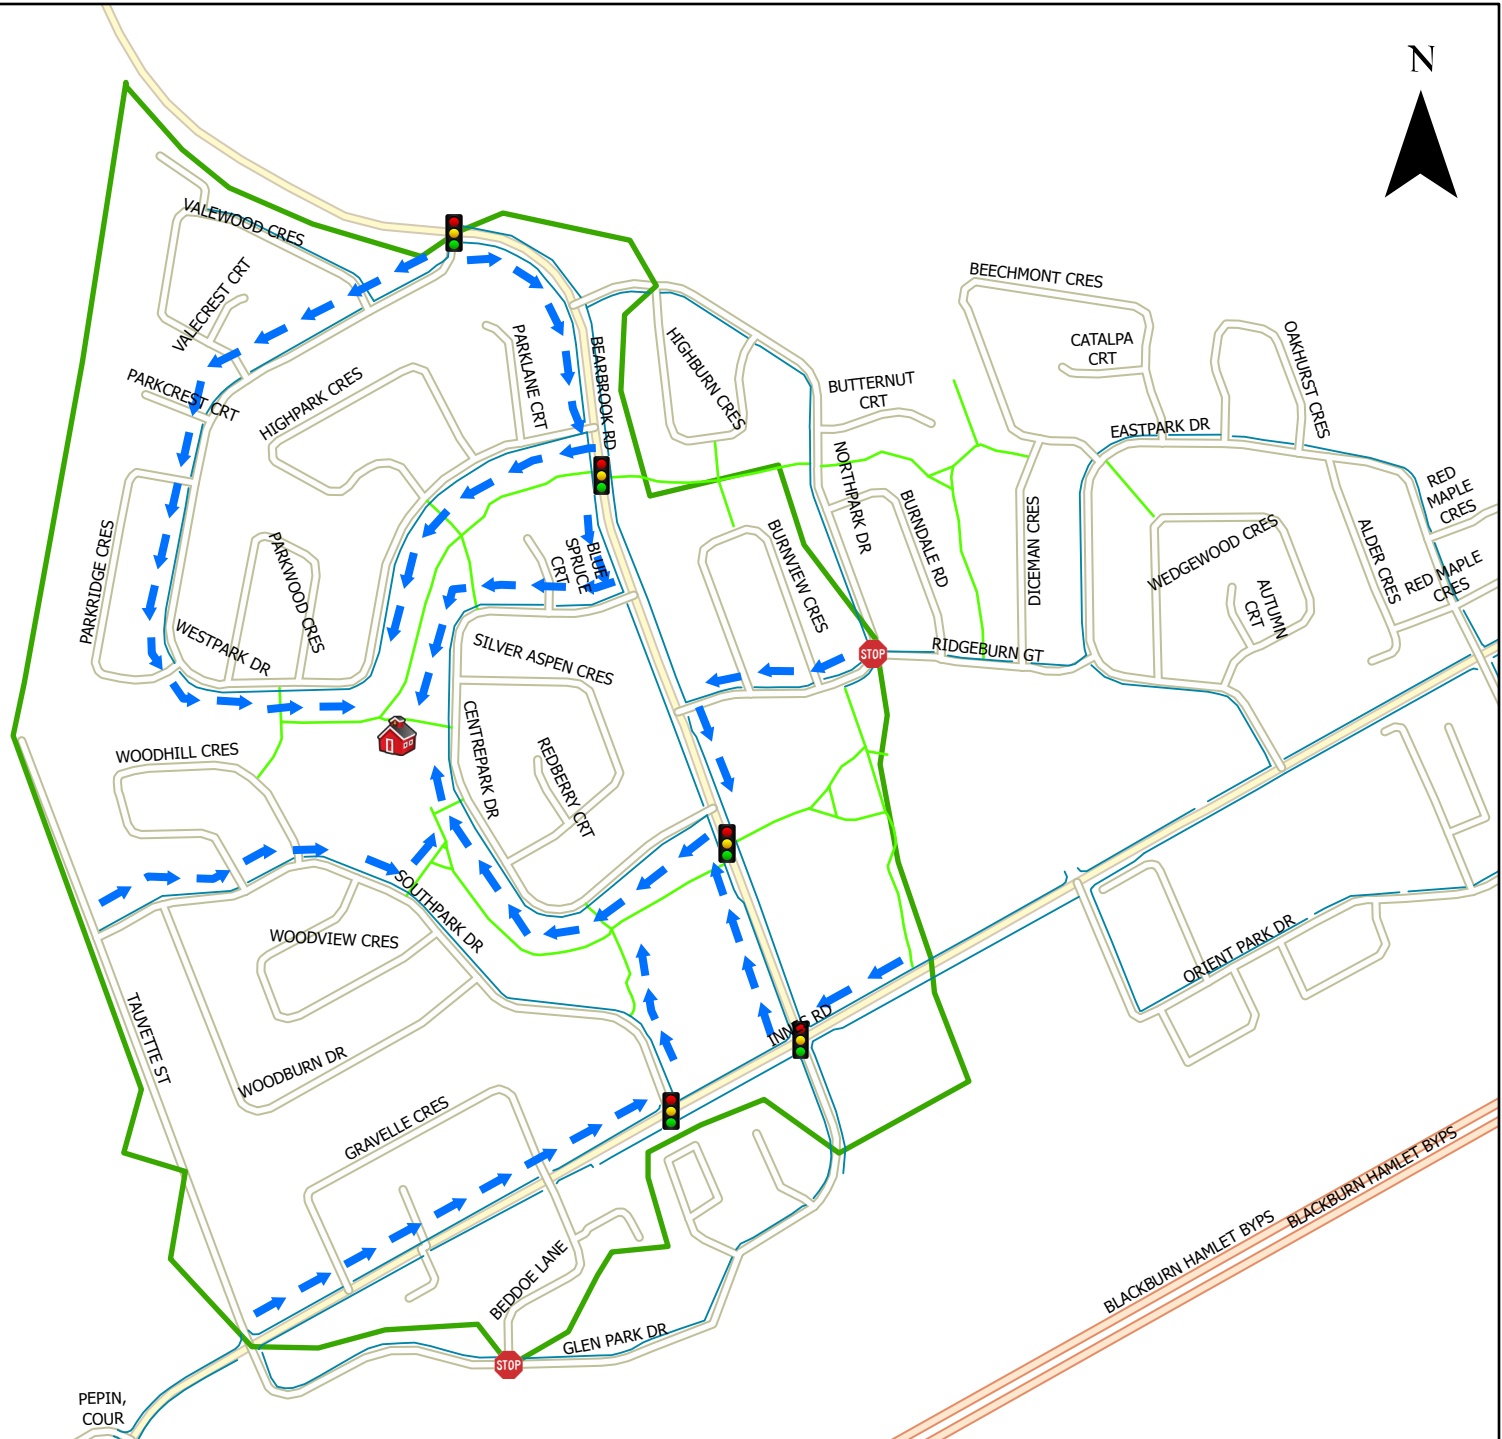

# Glen Ogilvie Public School 800 m Walk Zone Kindergarten

**Legend**

- Walking Route
- School
- Traffic Lights
- All-Way Stop
- Crossing Guard
- Roundabouts
- No Pedestrian Crossing
- Sidewalks
- Paths
- Walk Zone
- Hazard Zone
- Temporary Hazard Zone

This map is intended for information purposes only. Ottawa Student Transportation Authority assumes no responsibility for people using these routes.