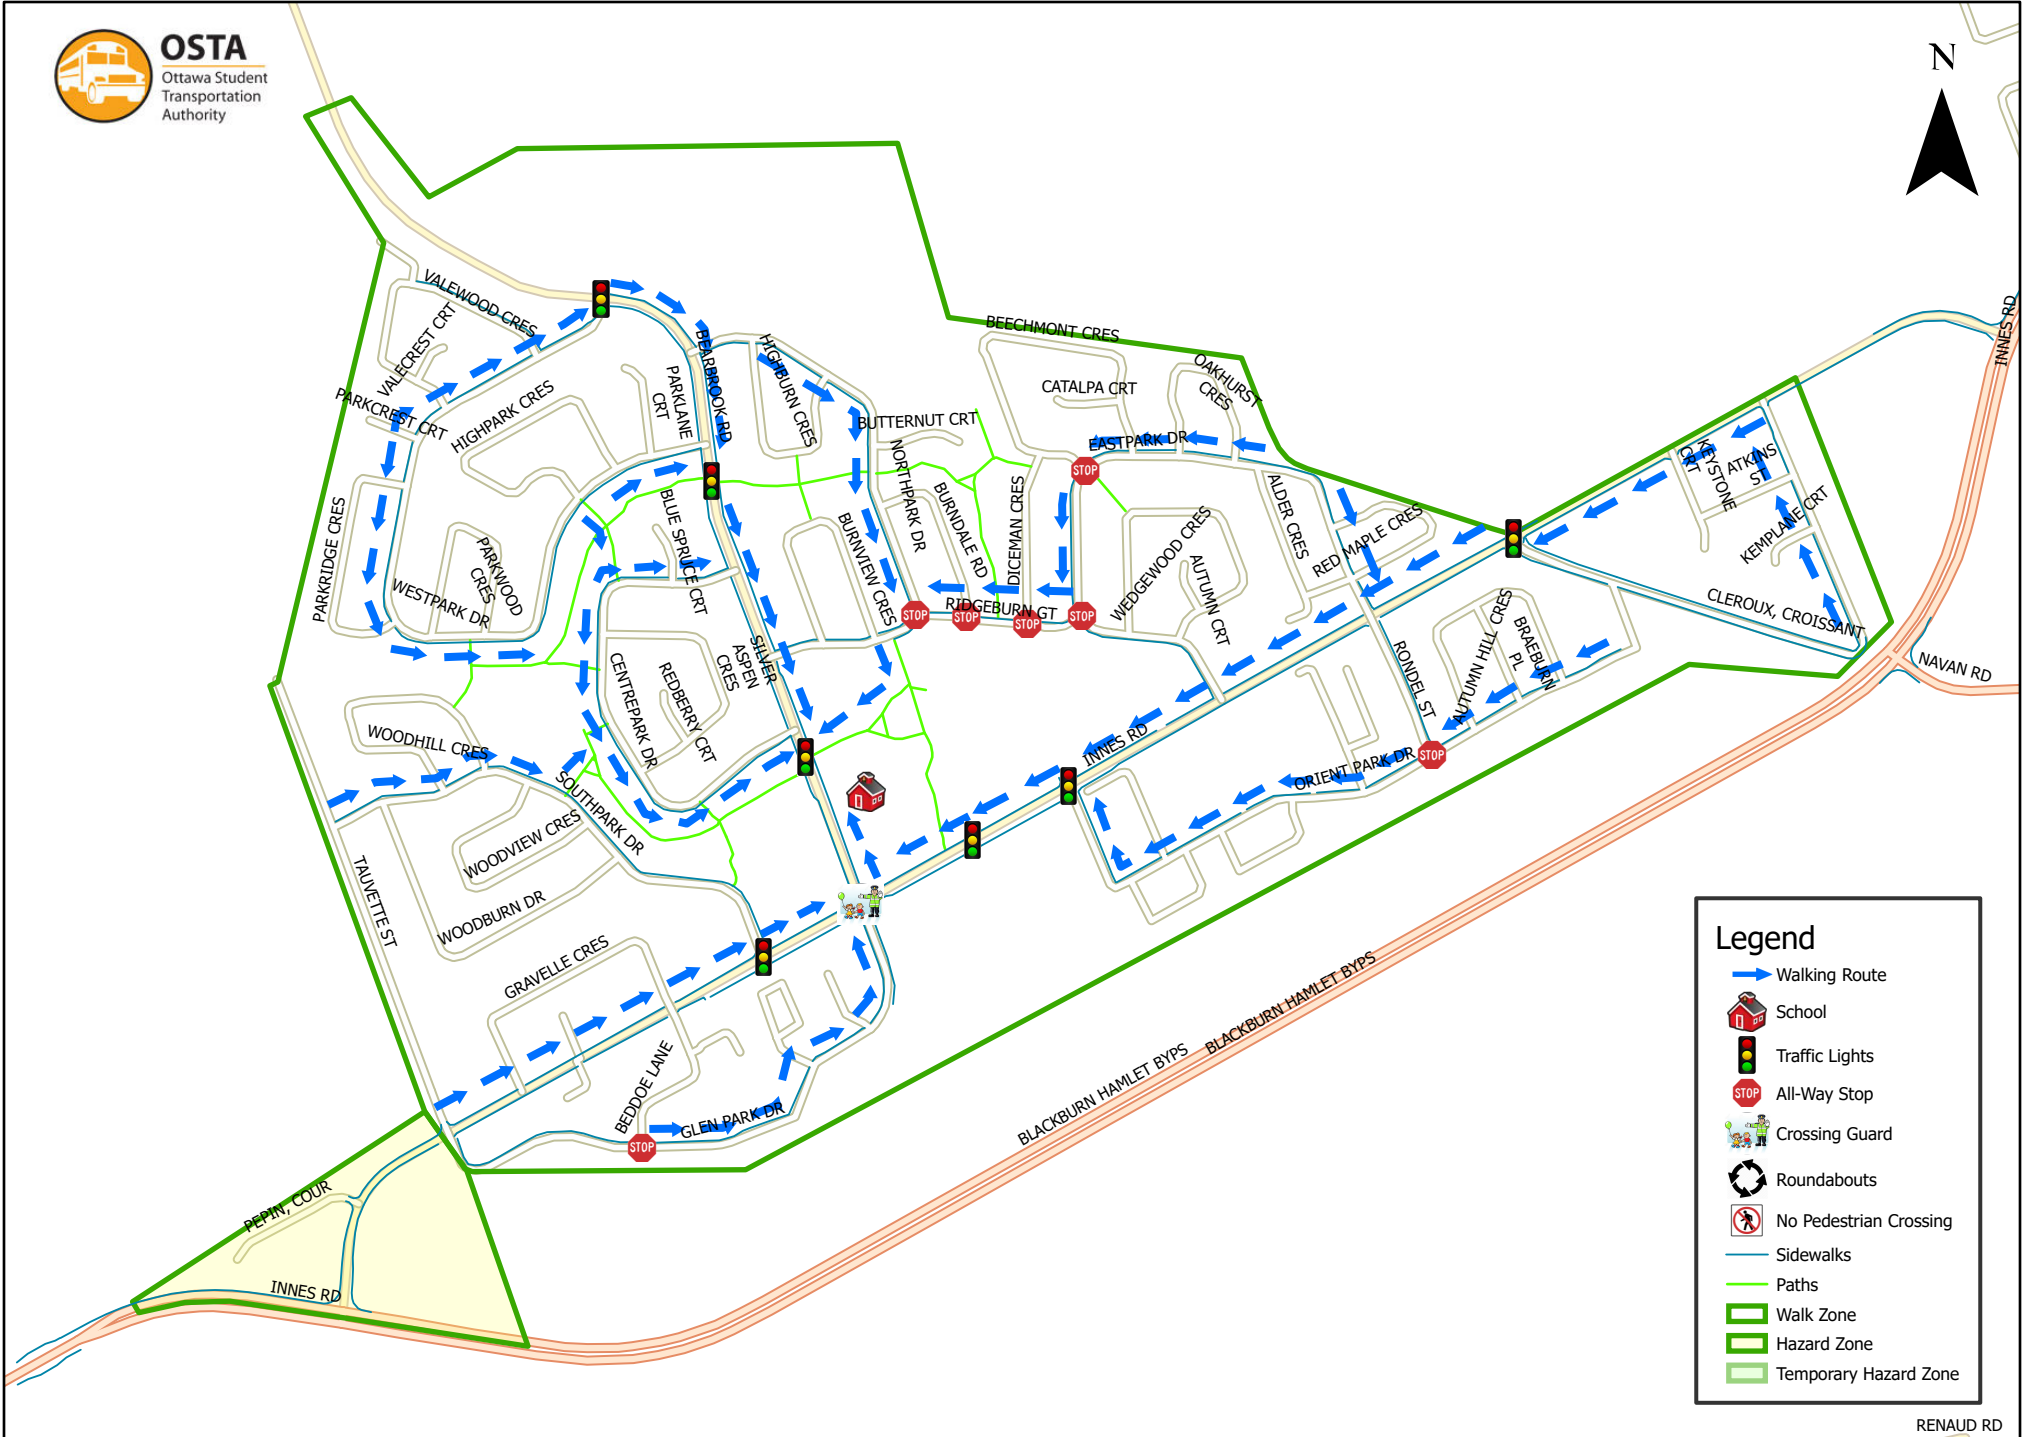

Good Shepherd School 1.6 km Walk Zone Grades 1-6

Legend

- Walking Route
- School
- Traffic Lights
- All-Way Stop
- Crossing Guard
- Roundabouts
- No Pedestrian Crossing
- Sidewalks
- Paths
- Walk Zone
- Hazard Zone
- Temporary Hazard Zone

RENAUD RD

This map is intended for information purposes only. Ottawa Student Transportation Authority assumes no responsibility for people using these routes.