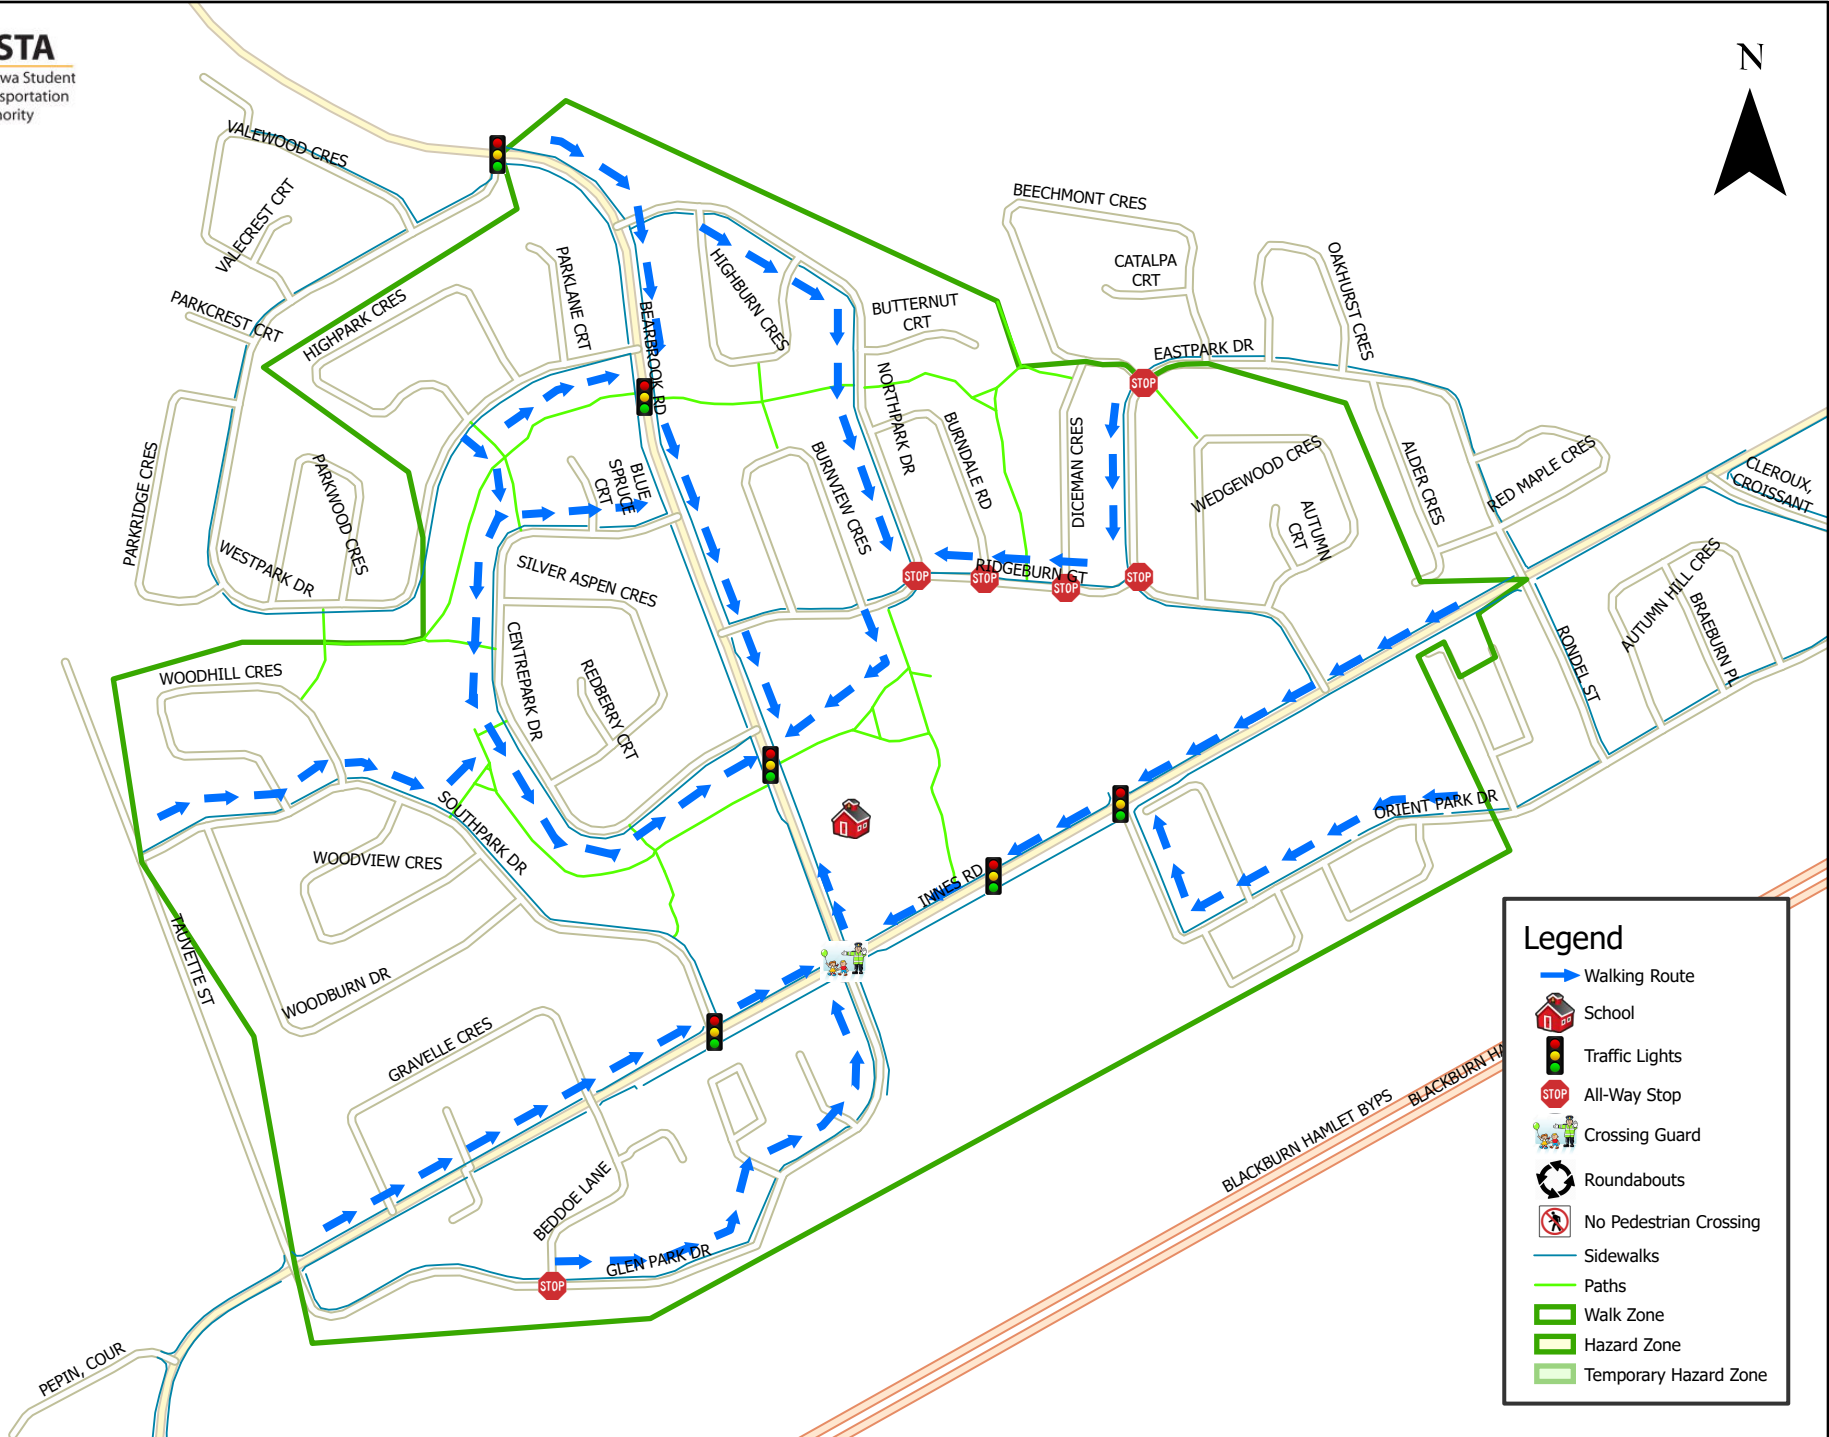

Good Shepherd School 800 m Walk Zone Kindergarten

This map is intended for information purposes only. Ottawa Student Transportation Authority assumes no responsibility for people using these routes.