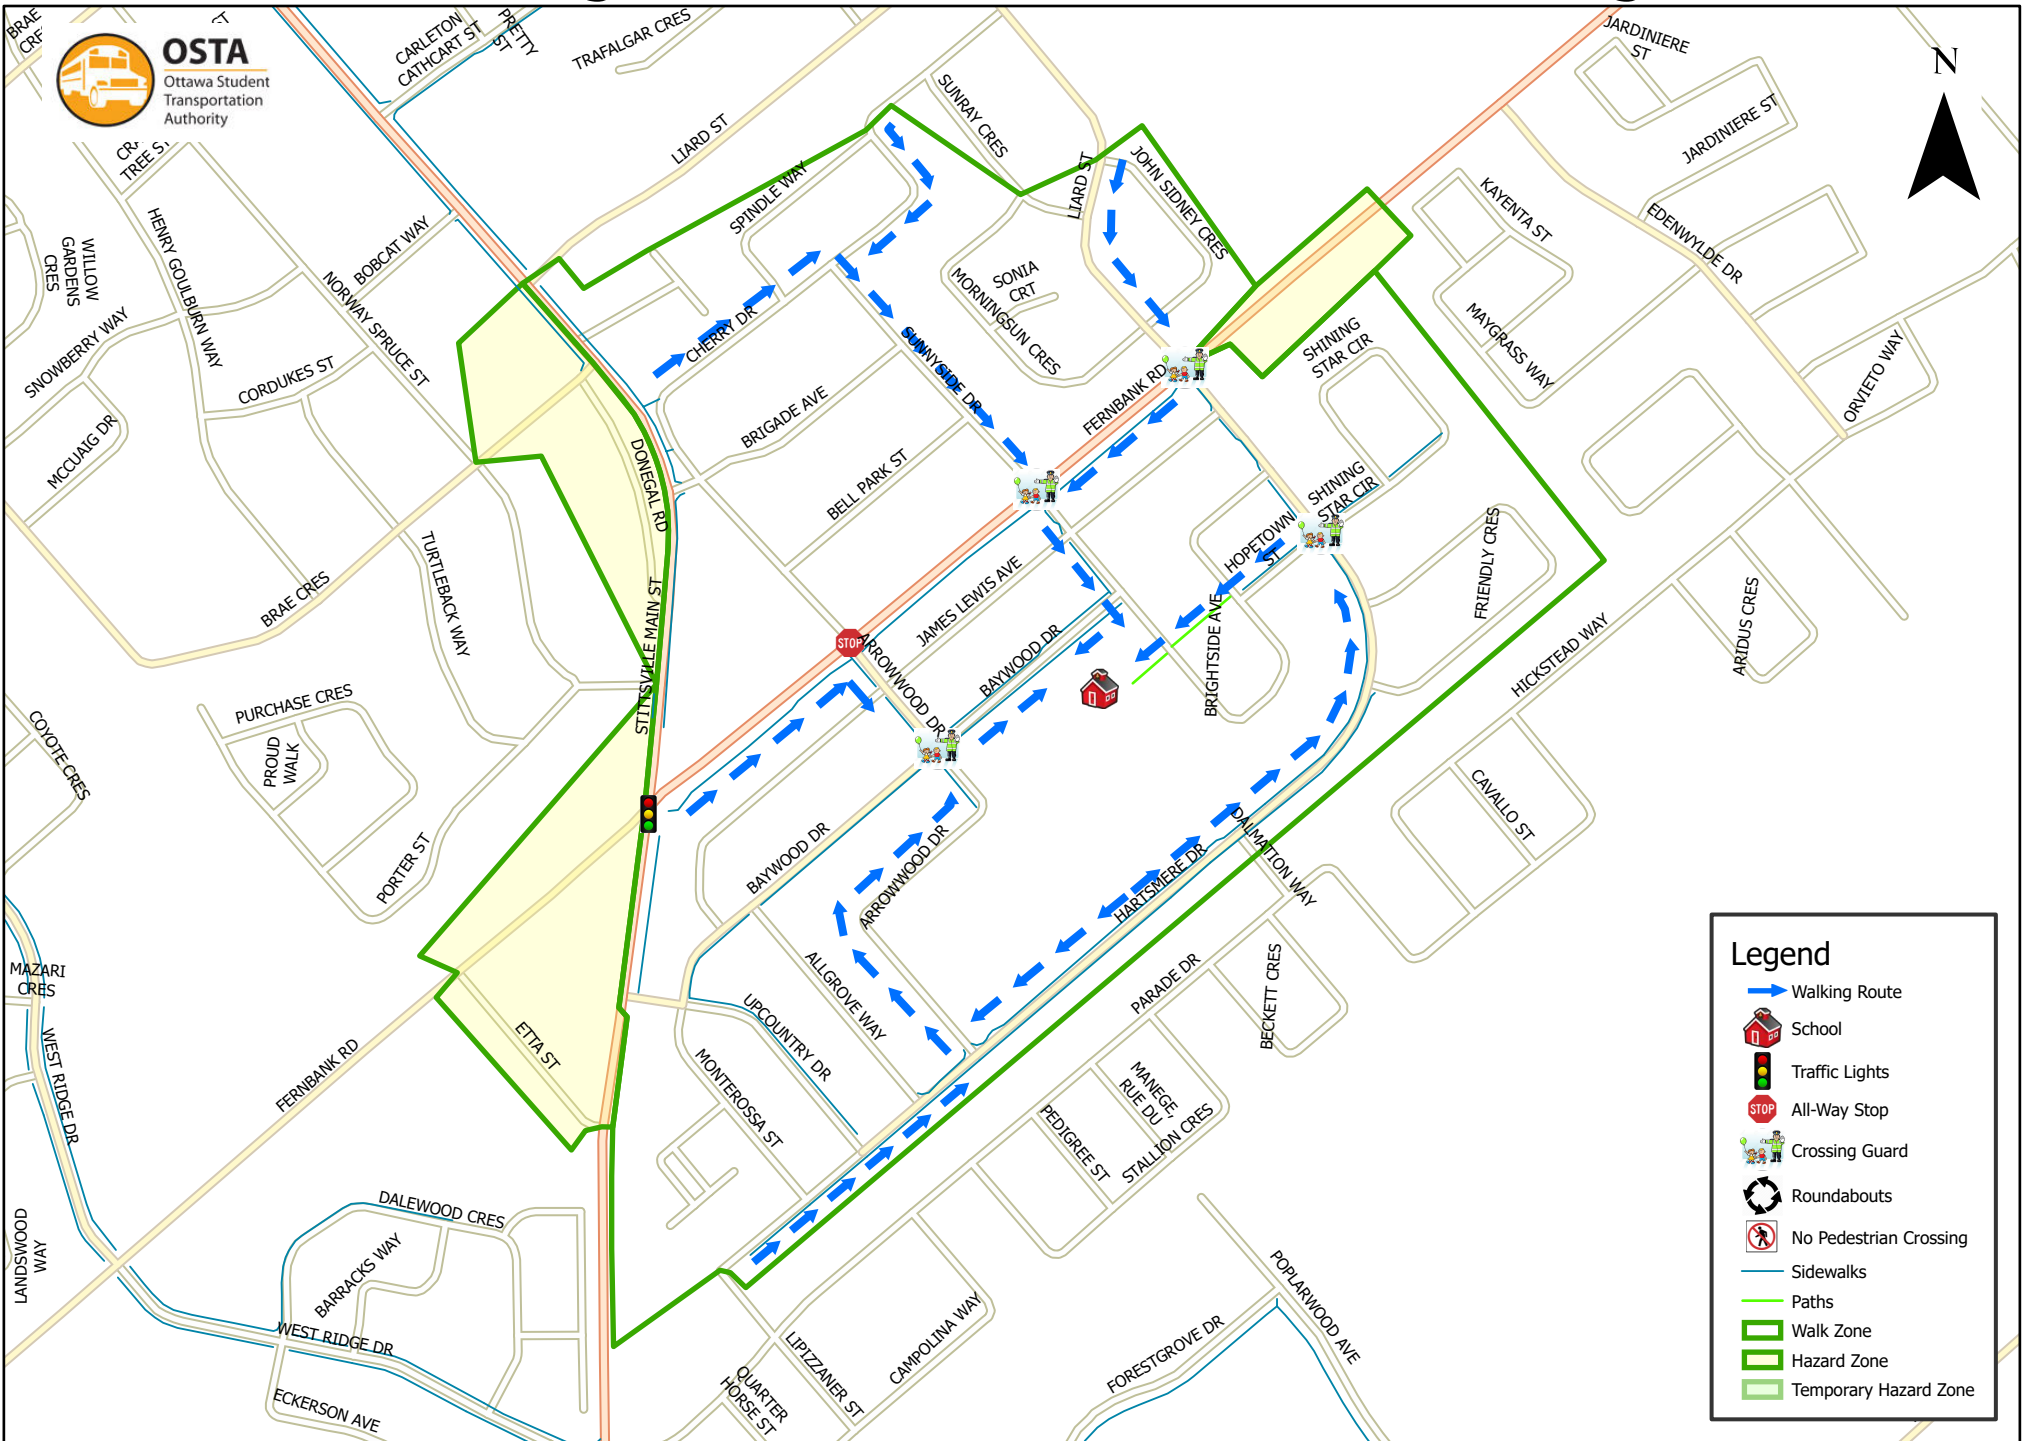

# Guardian Angels School 800 m Walk Zone Kindergarten

This map is intended for information purposes only. Ottawa Student Transportation Authority assumes no responsibility for people using these routes.