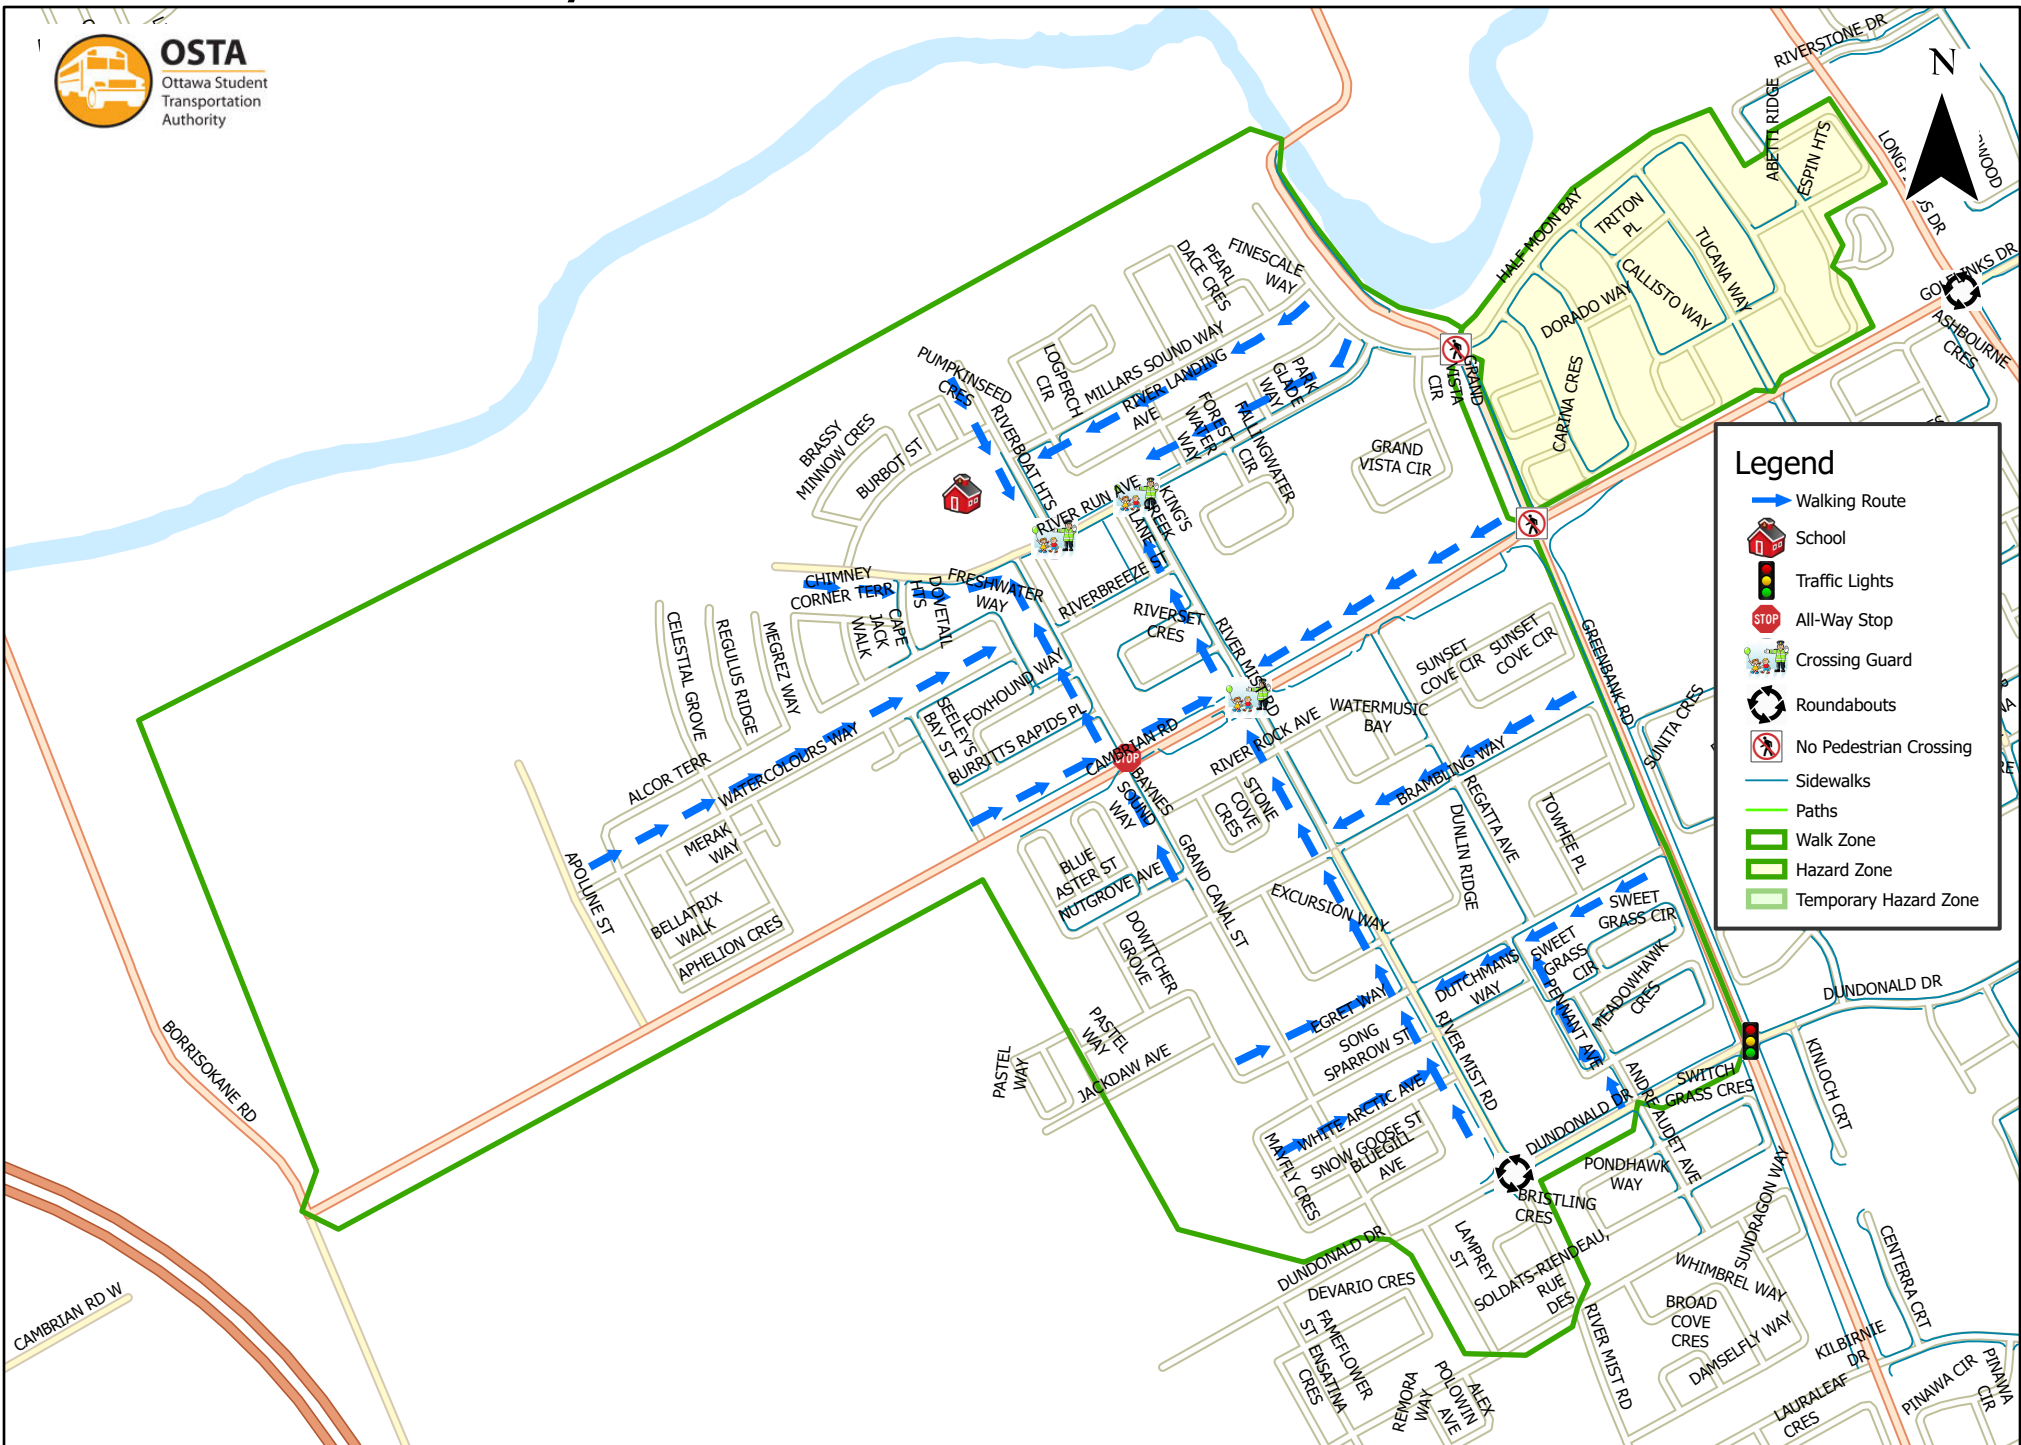

Half Moon Bay Public School 1.6 km Walk Zone Grades 1-6

This map is intended for information purposes only. Ottawa Student Transportation Authority assumes no responsibility for people using these routes.