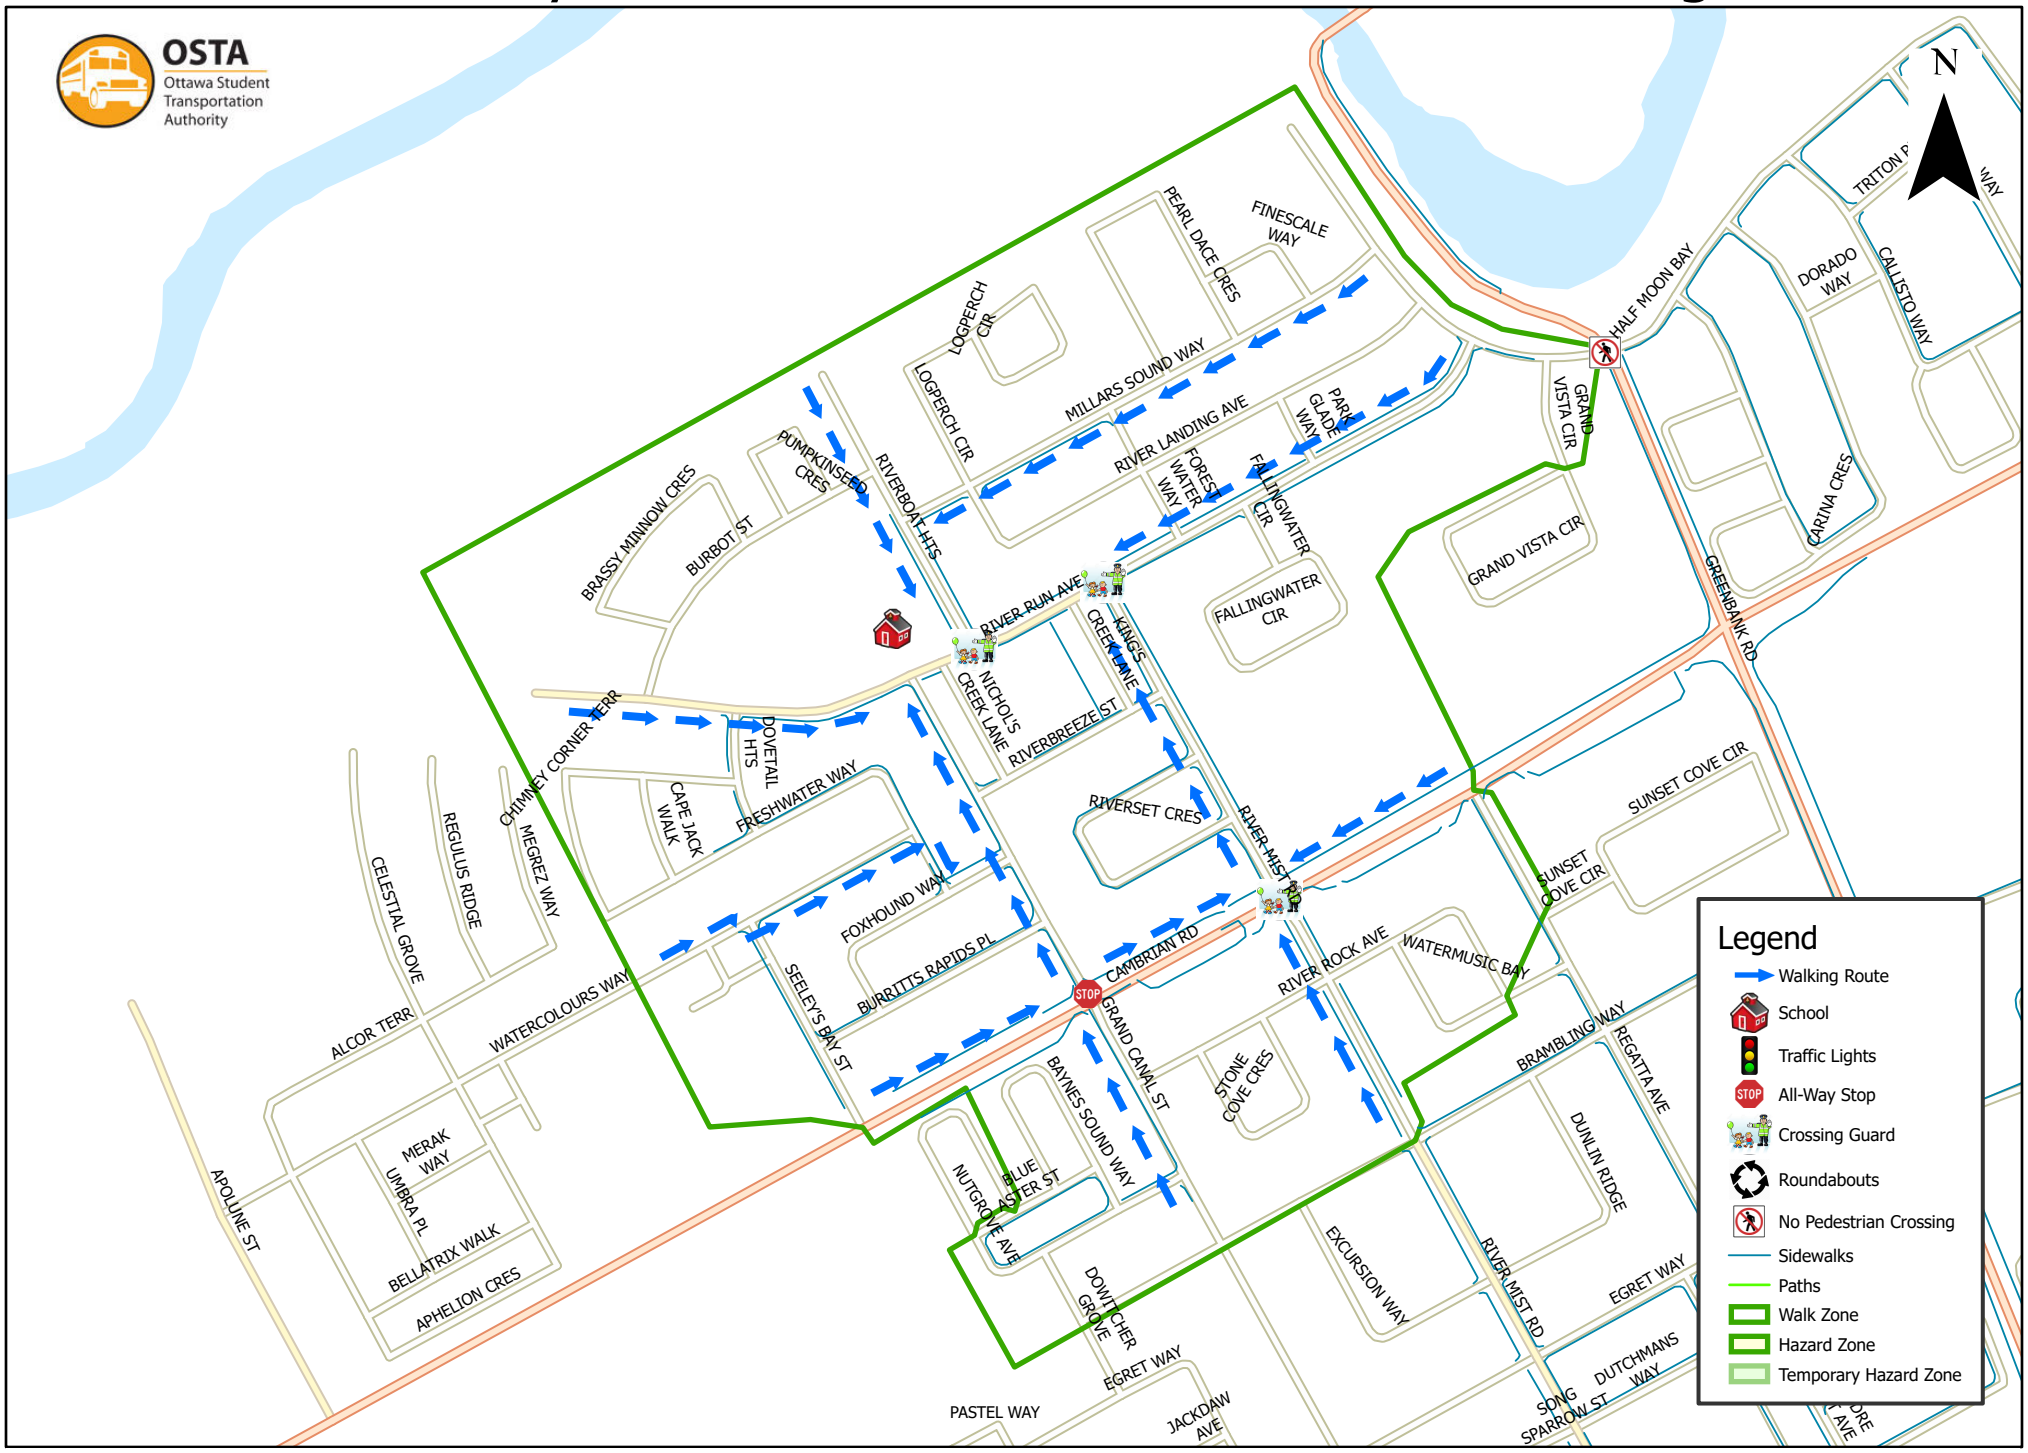

# Half Moon Bay Public School 800 m Walk Zone Kindergarten

**Legend**

- Walking Route
- School
- Traffic Lights
- All-Way Stop
- Crossing Guard
- Roundabouts
- No Pedestrian Crossing
- Sidewalks
- Paths
- Walk Zone
- Hazard Zone
- Temporary Hazard Zone

This map is intended for information purposes only. Ottawa Student Transportation Authority assumes no responsibility for people using these routes.