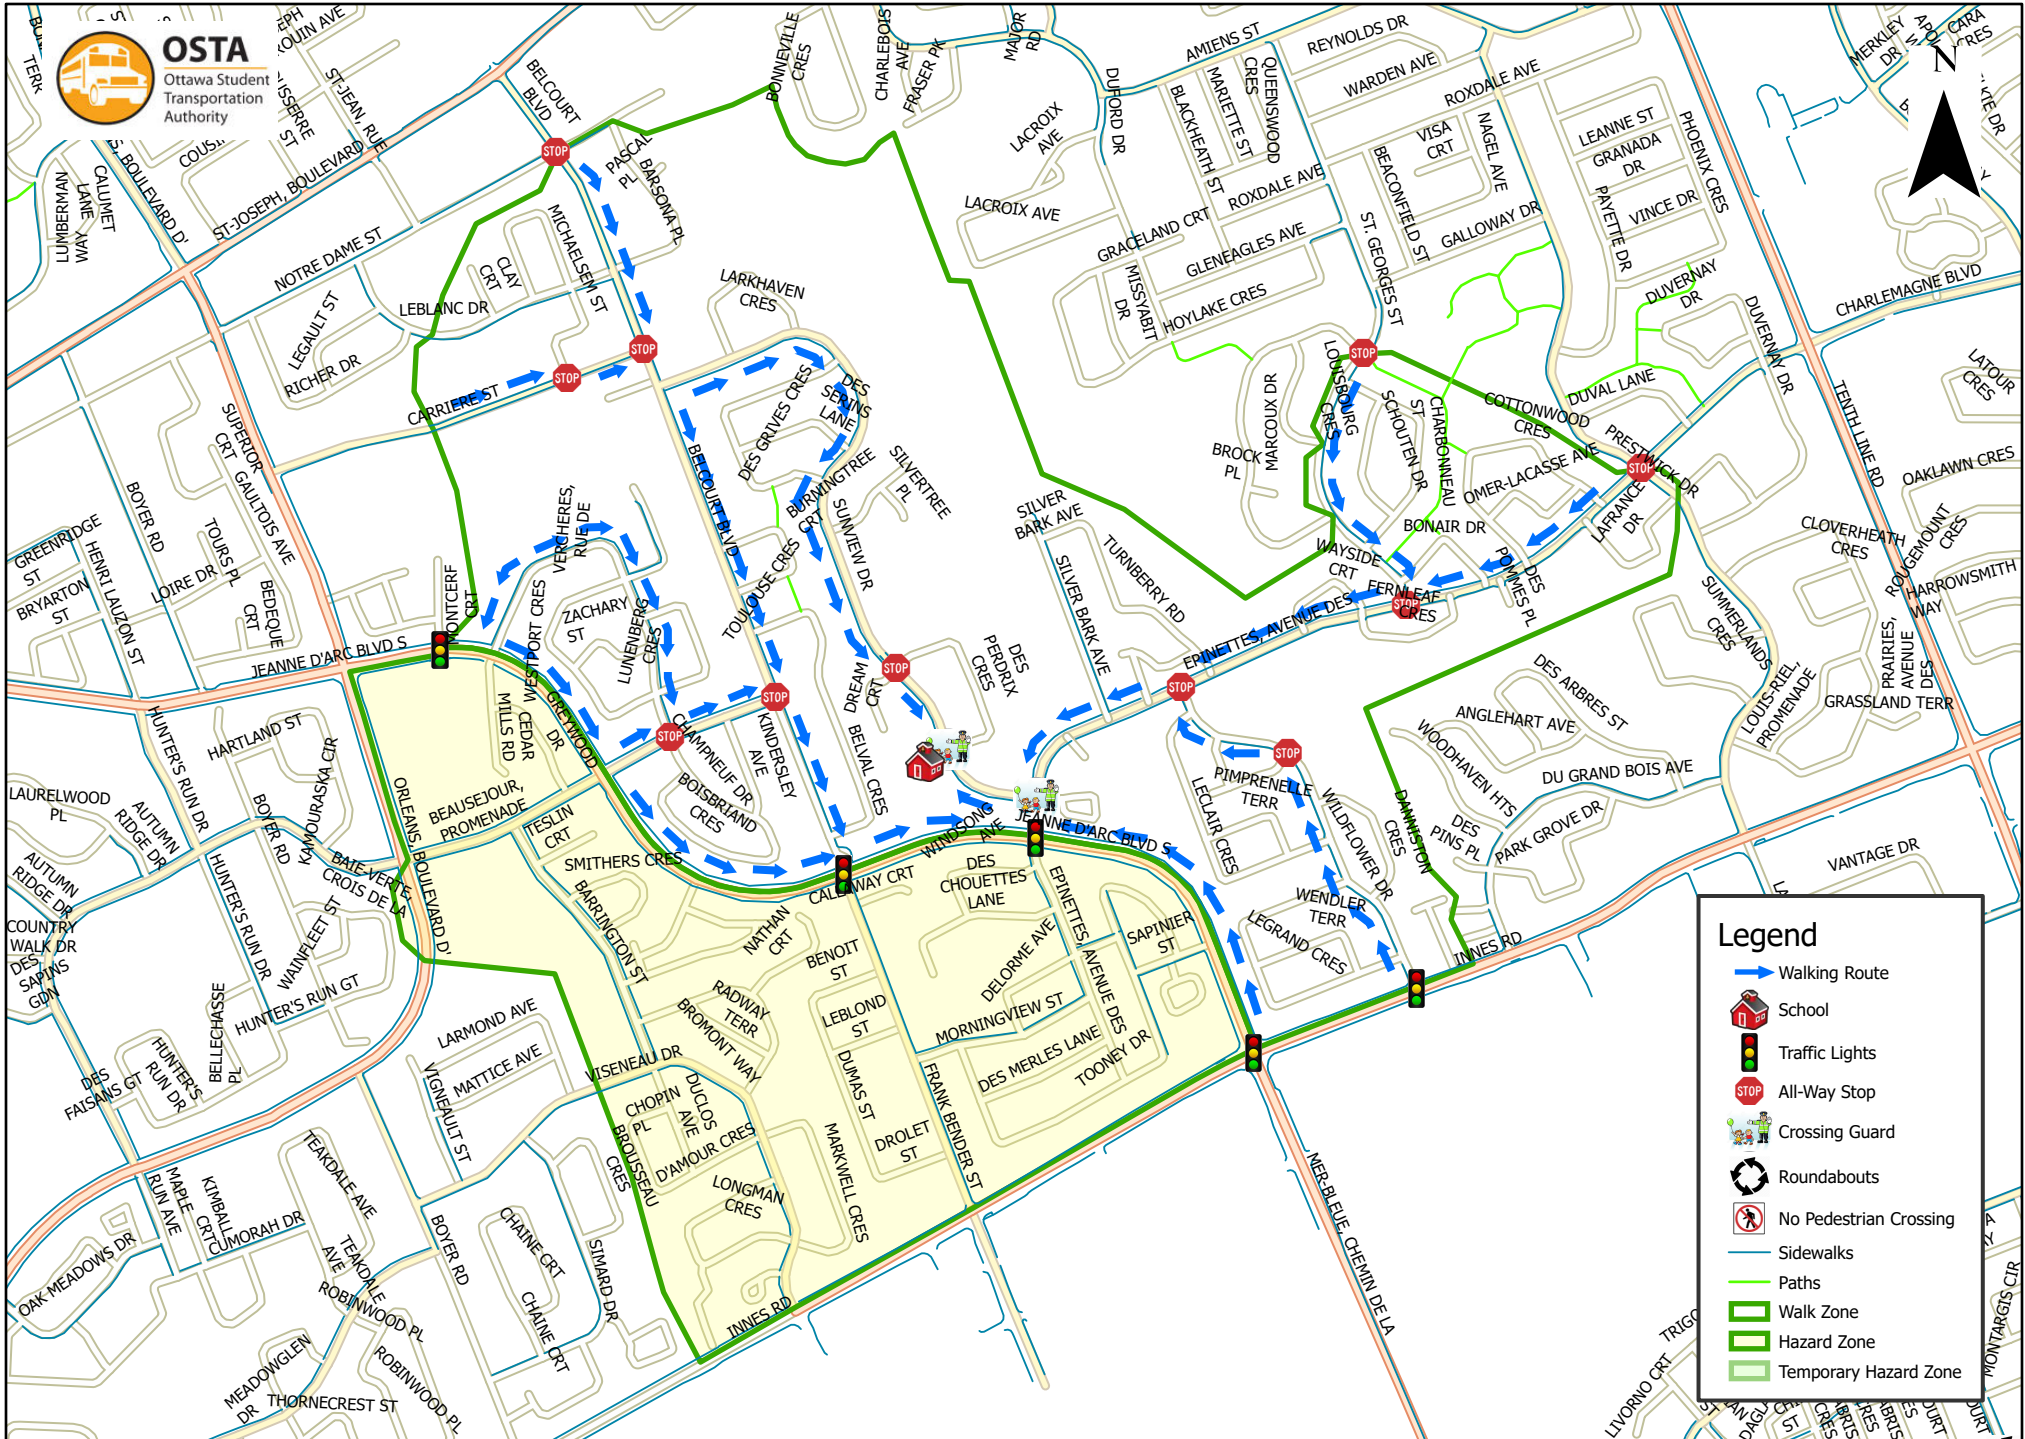

# Henry Larsen Elementary School 1.6 km Walk Zone Grades 1-6

This map is intended for information purposes only. Ottawa Student Transportation Authority assumes no responsibility for people using these routes.