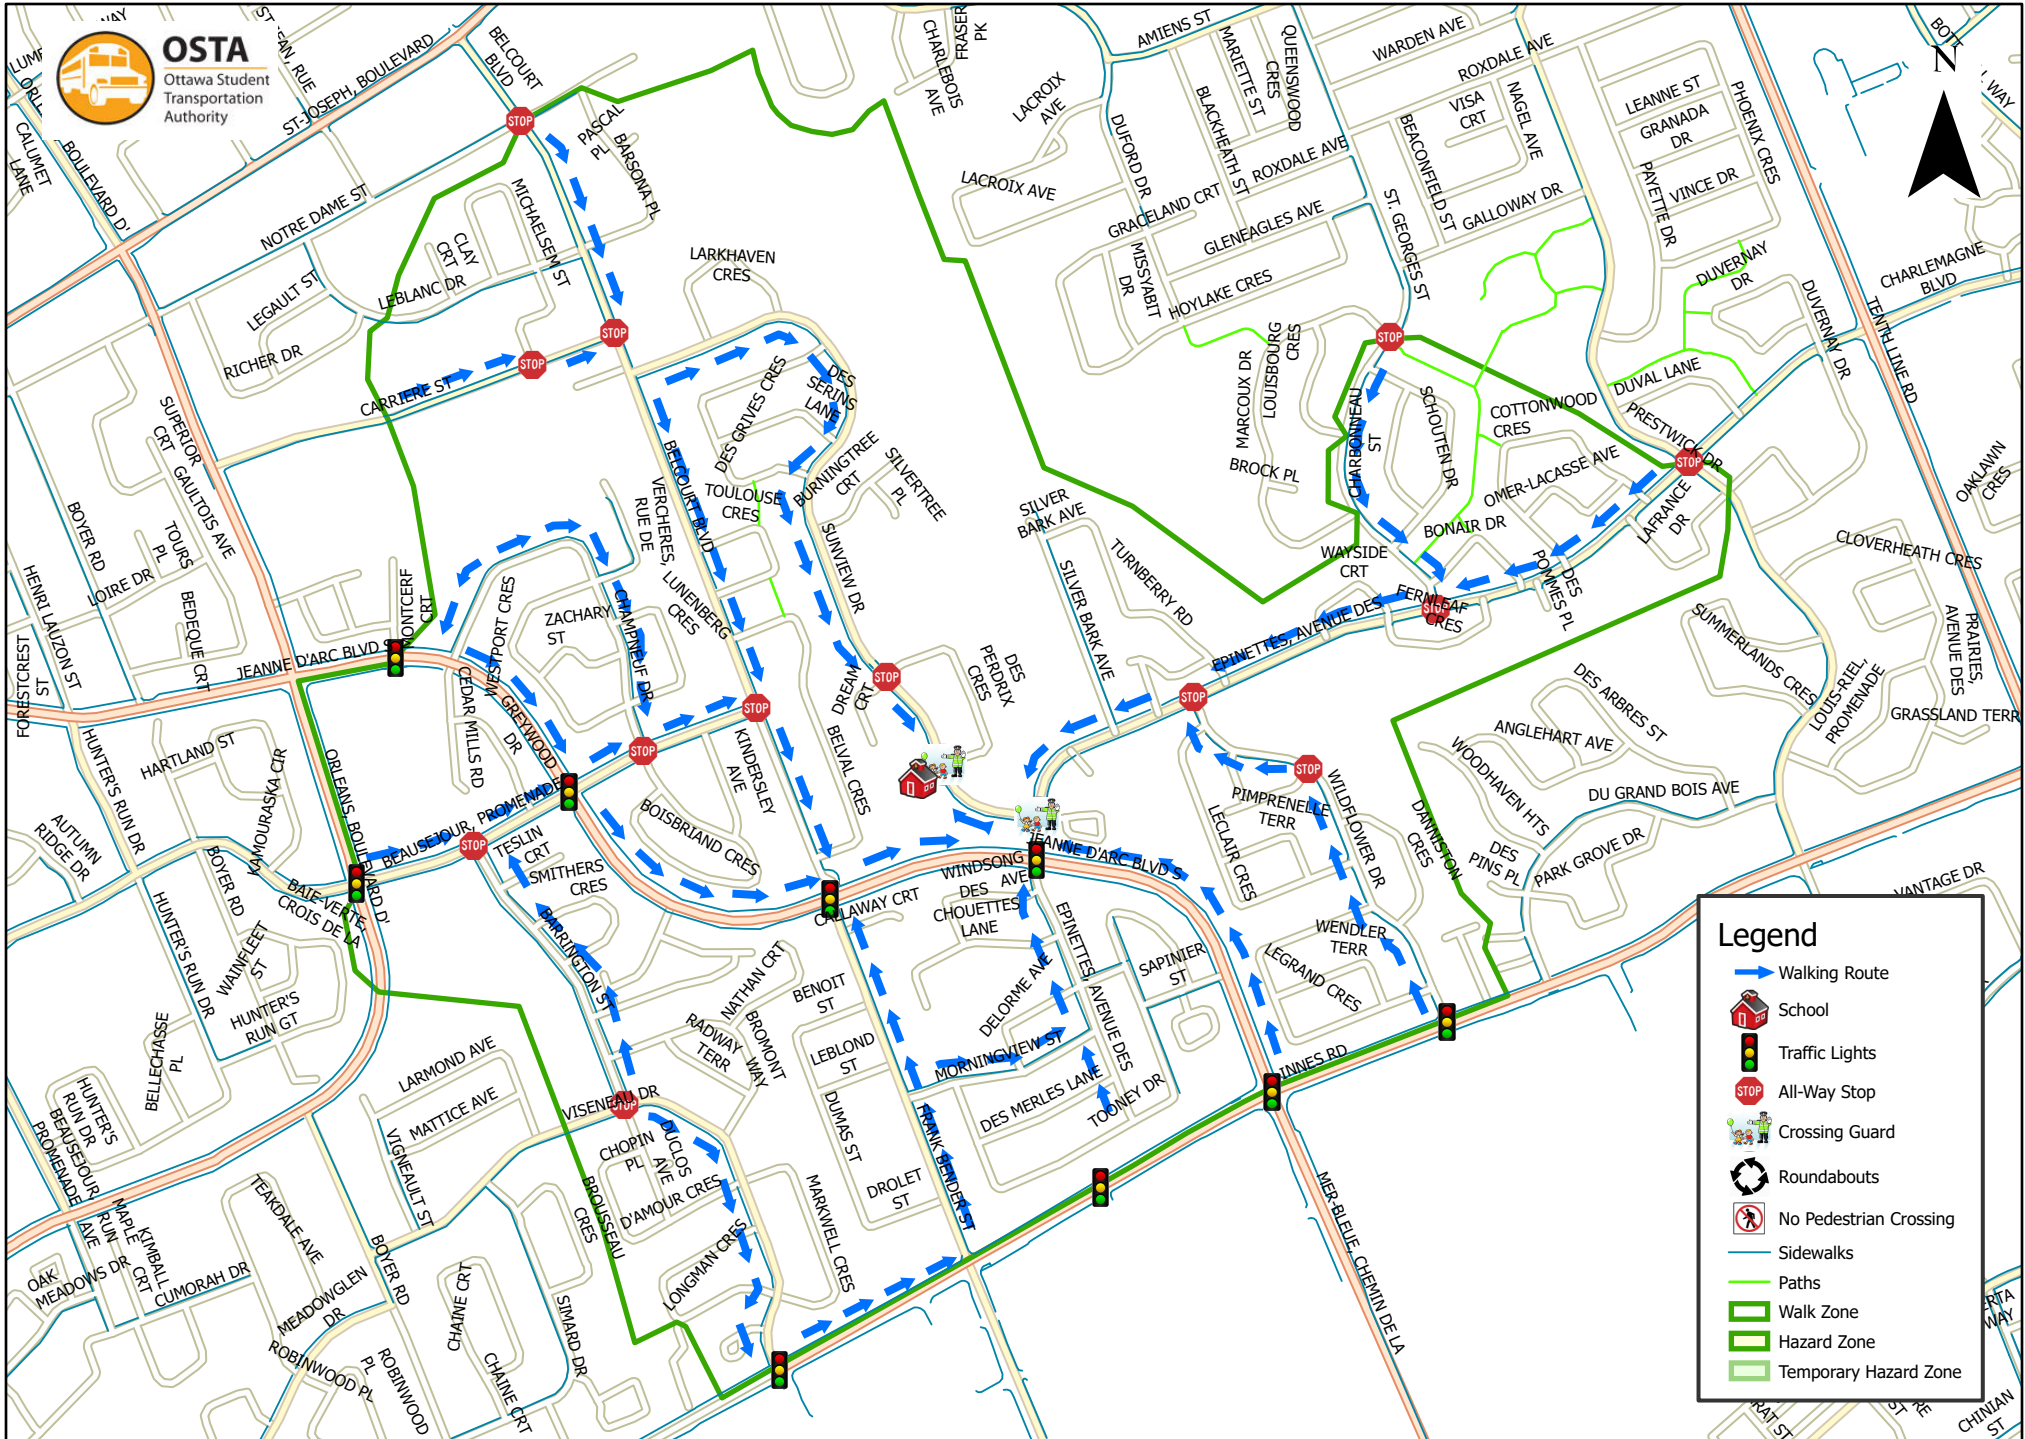

Henry Larsen Elementary School 1.6 km Walk Zone Grades 7-8

This map is intended for information purposes only. Ottawa Student Transportation Authority assumes no responsibility for people using these routes.