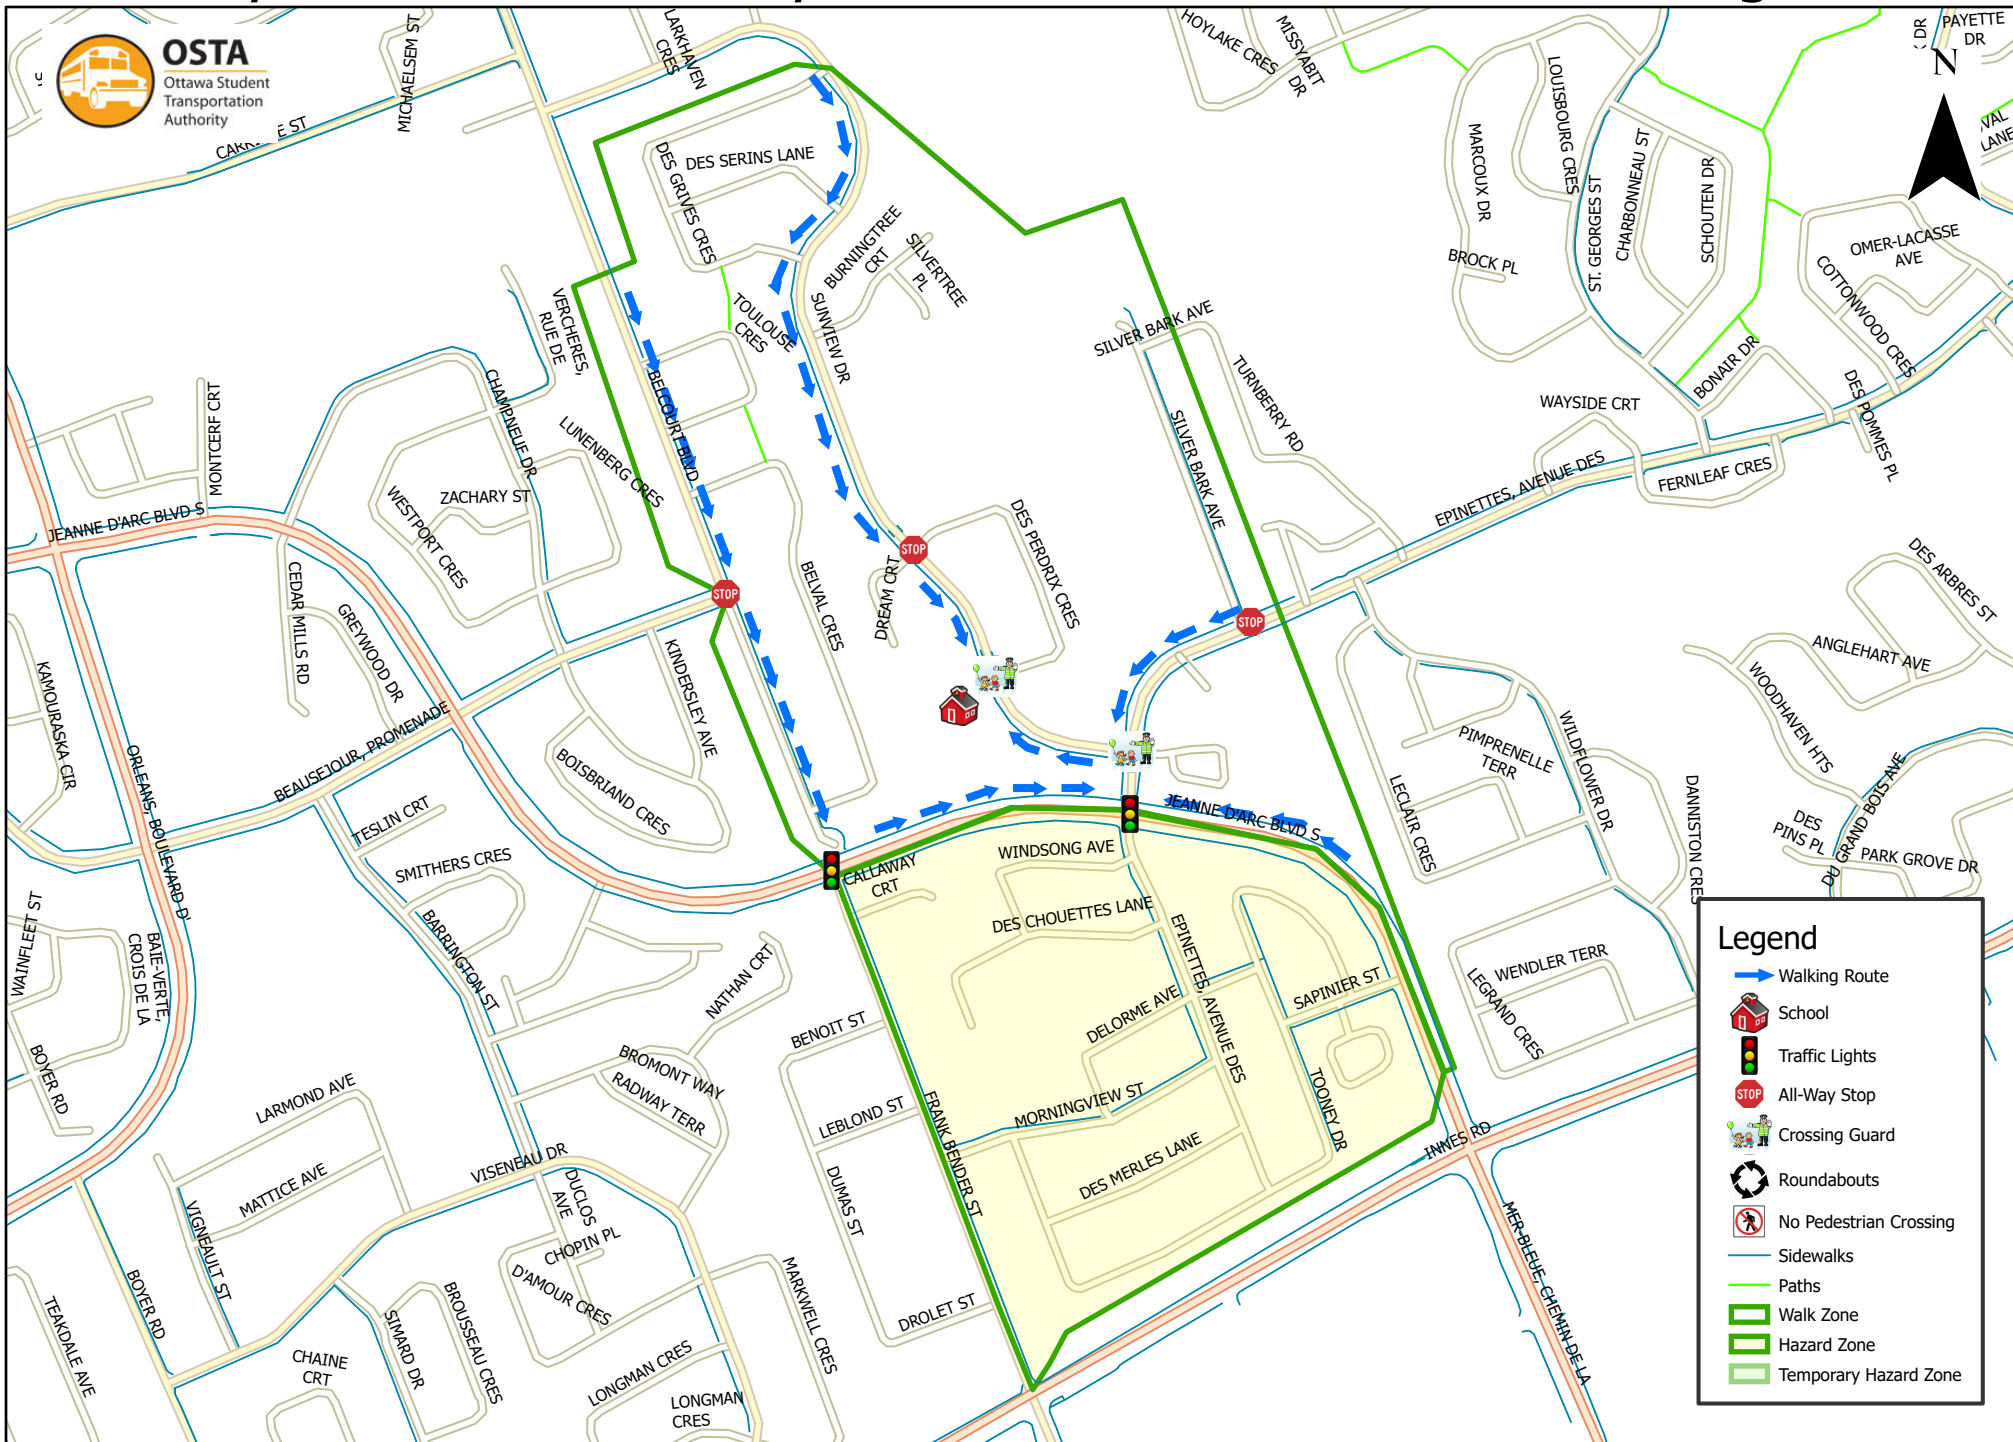

# Henry Larsen Elementary School 800 m Walk Zone Kindergarten

This map is intended for information purposes only. Ottawa Student Transportation Authority assumes no responsibility for people using these routes.