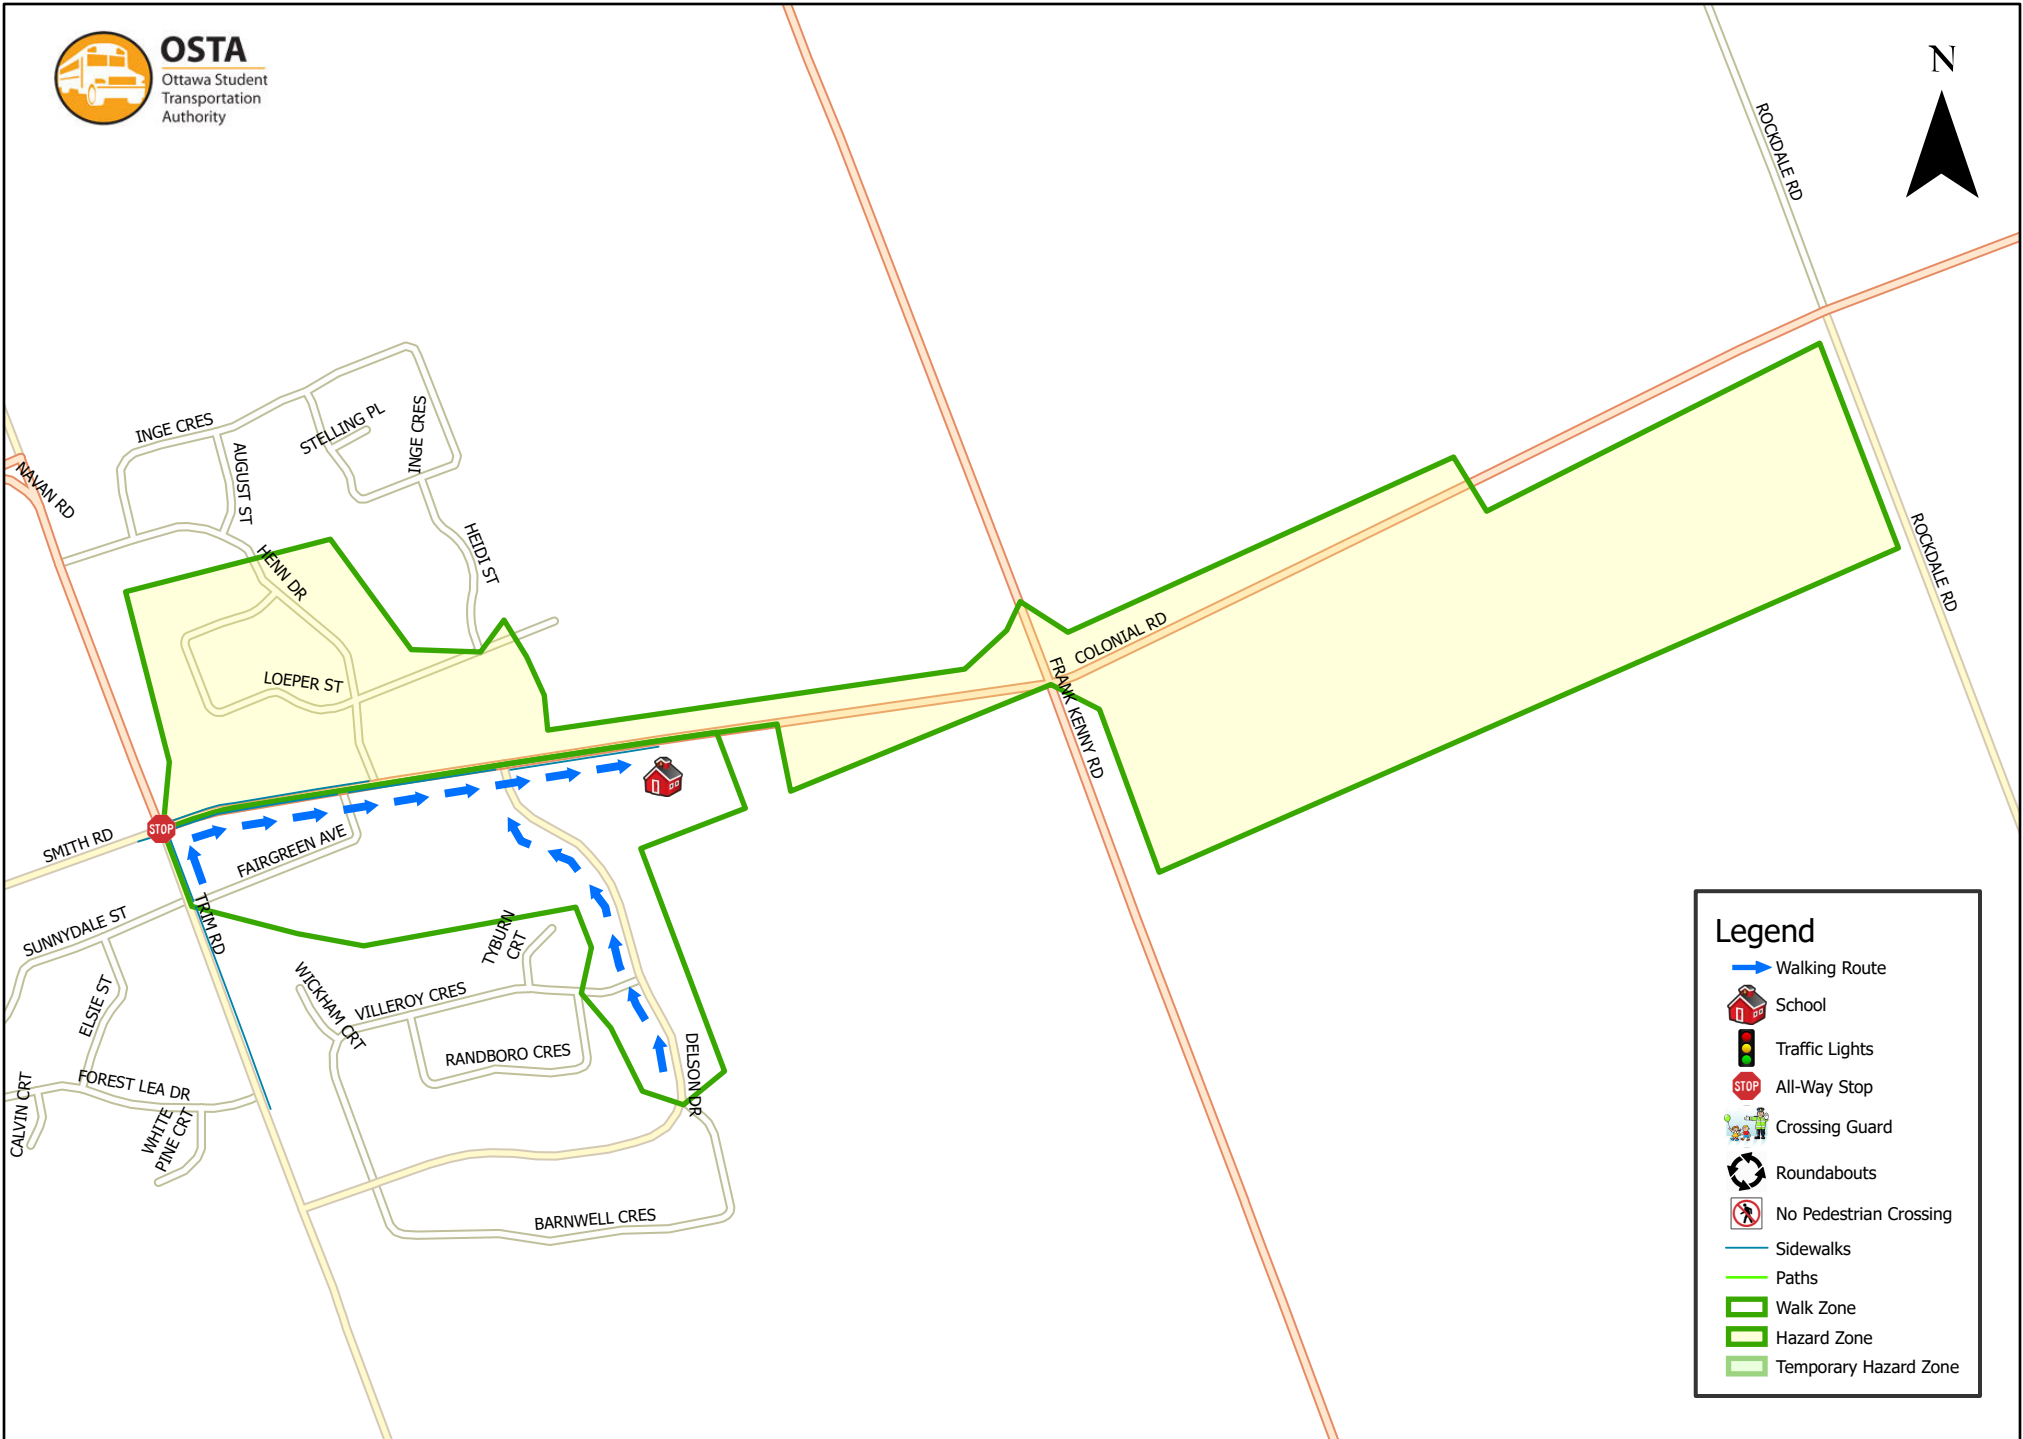

# Heritage Public School 800 m Walk Zone Kindergarten

This map is intended for information purposes only. Ottawa Student Transportation Authority assumes no responsibility for people using these routes.