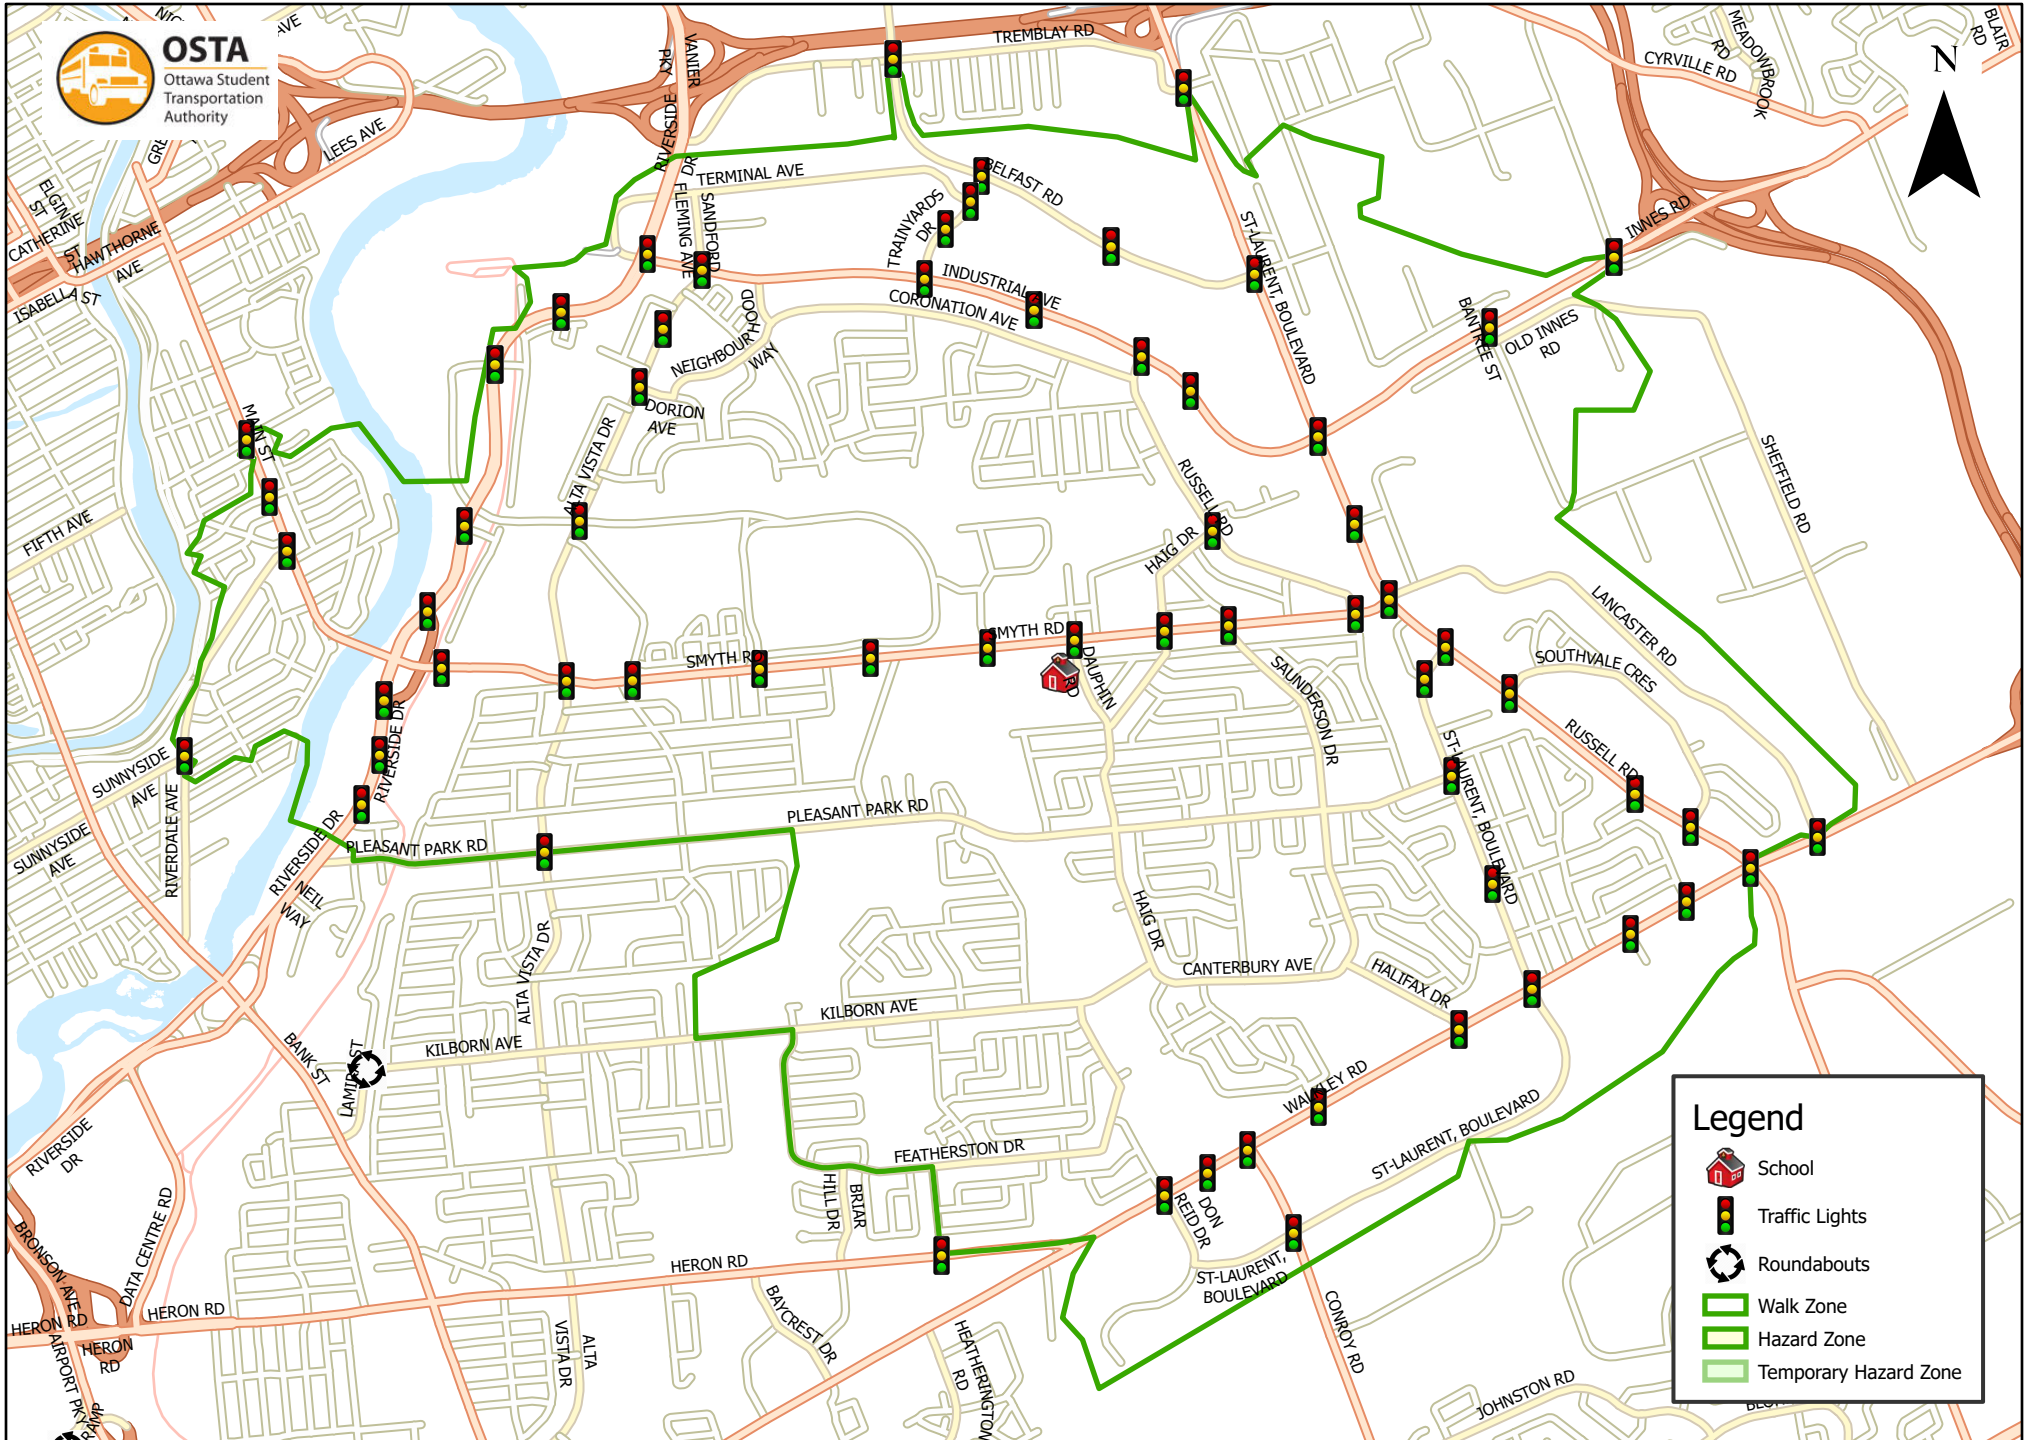

Hillcrest High School 3.2 km Walk Zone Grades 9-12

This map is intended for information purposes only. Ottawa Student Transportation Authority assumes no responsibility for people using these routes.