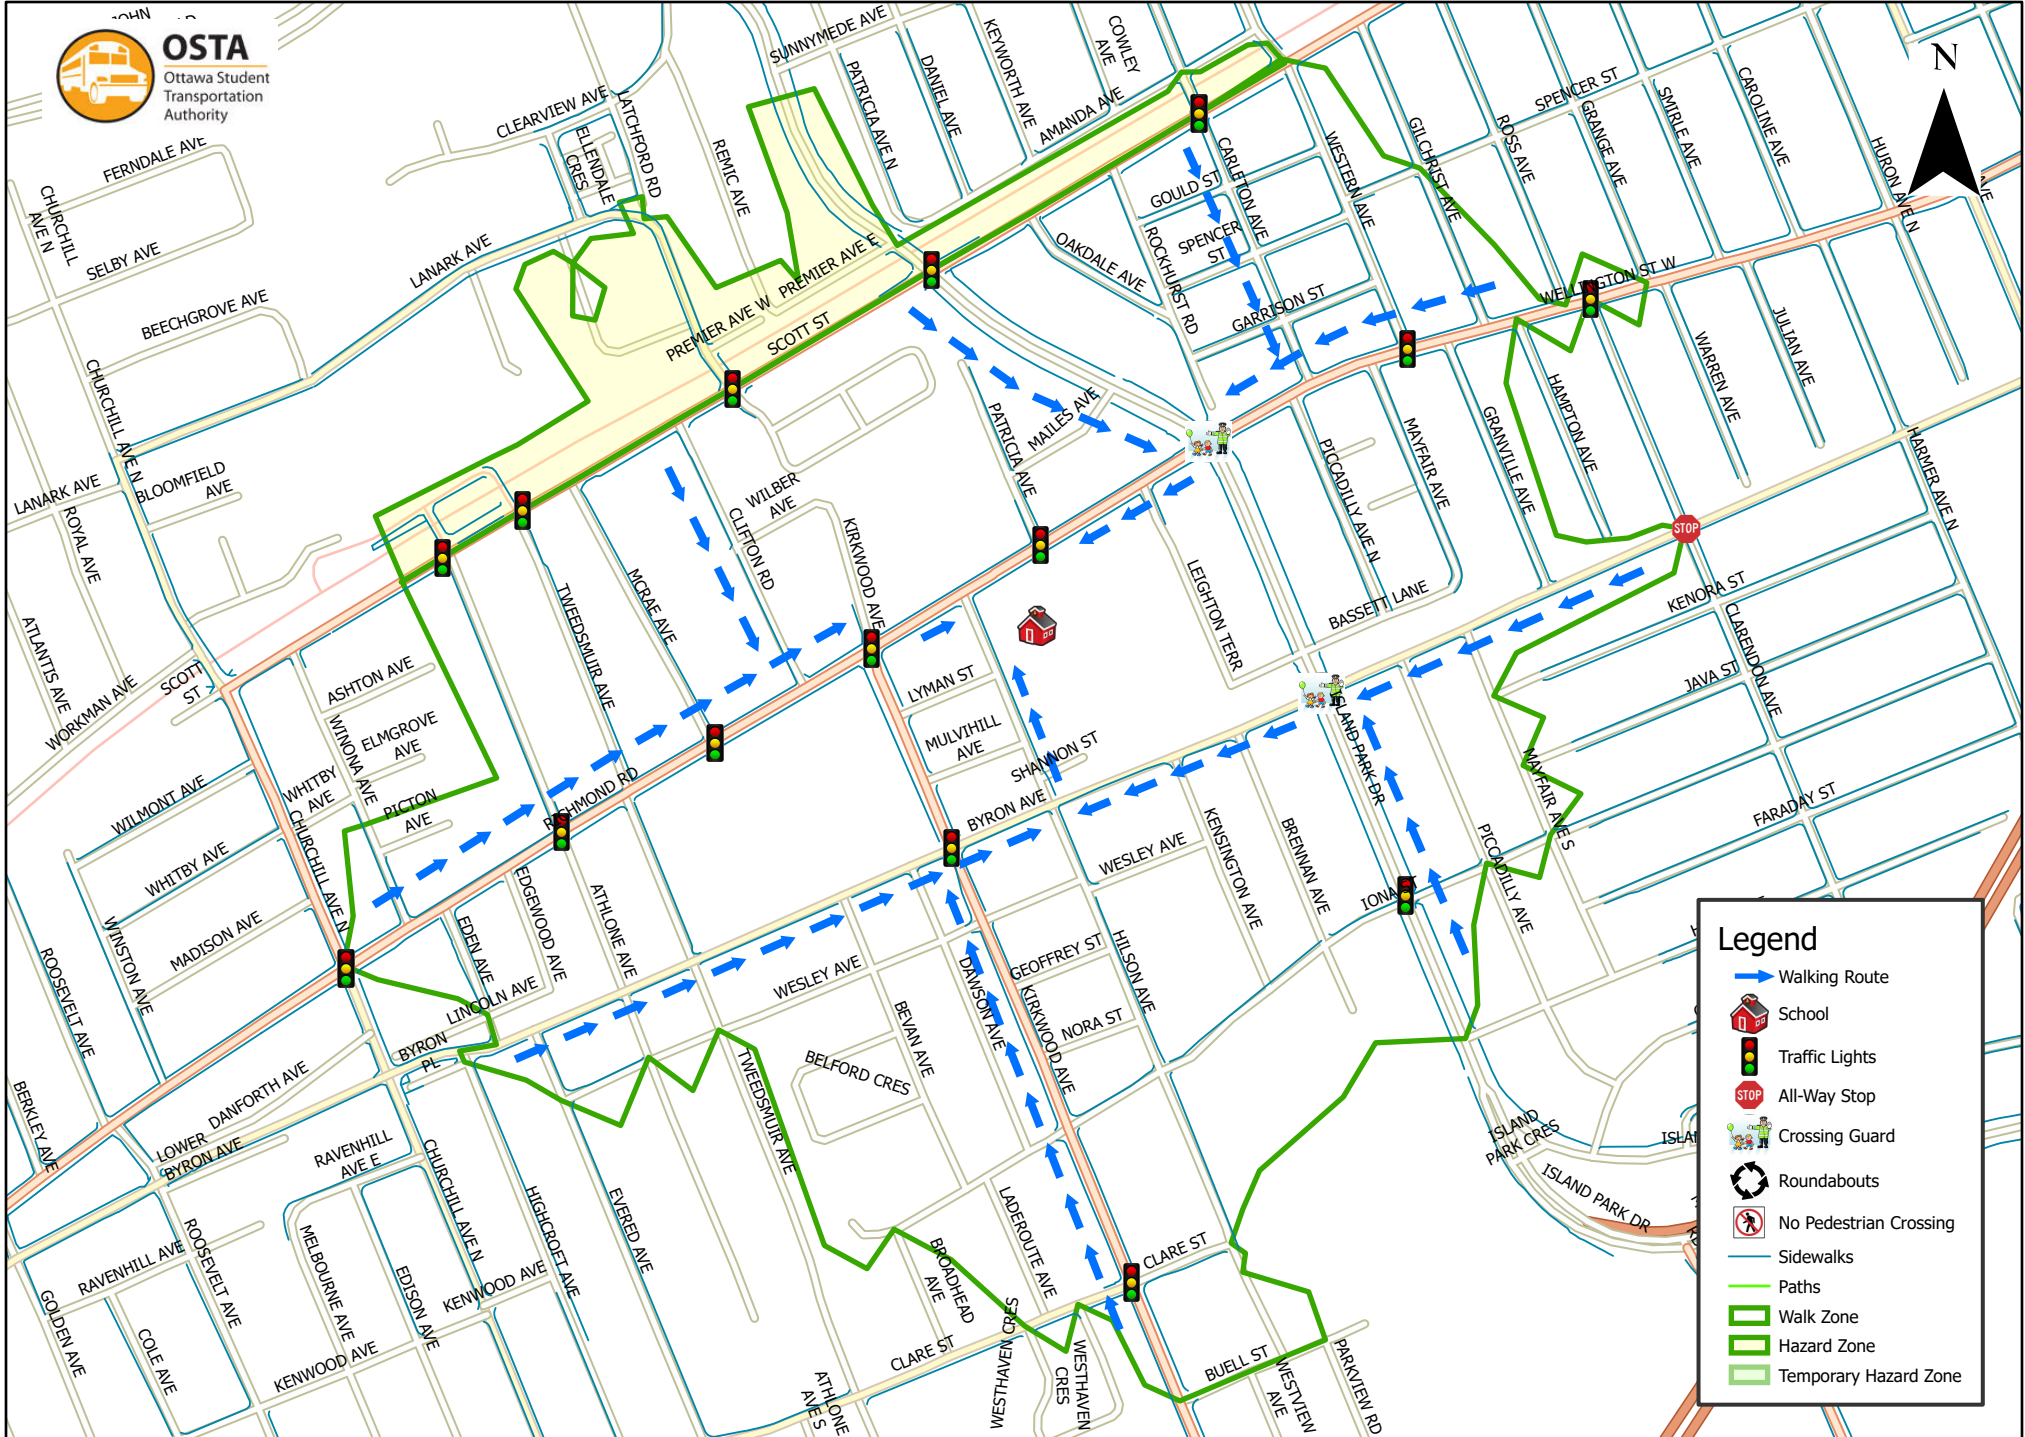

Hilson Avenue Public School 800 m Walk Zone Kindergarten

This map is intended for information purposes only. Ottawa Student Transportation Authority assumes no responsibility for people using these routes.