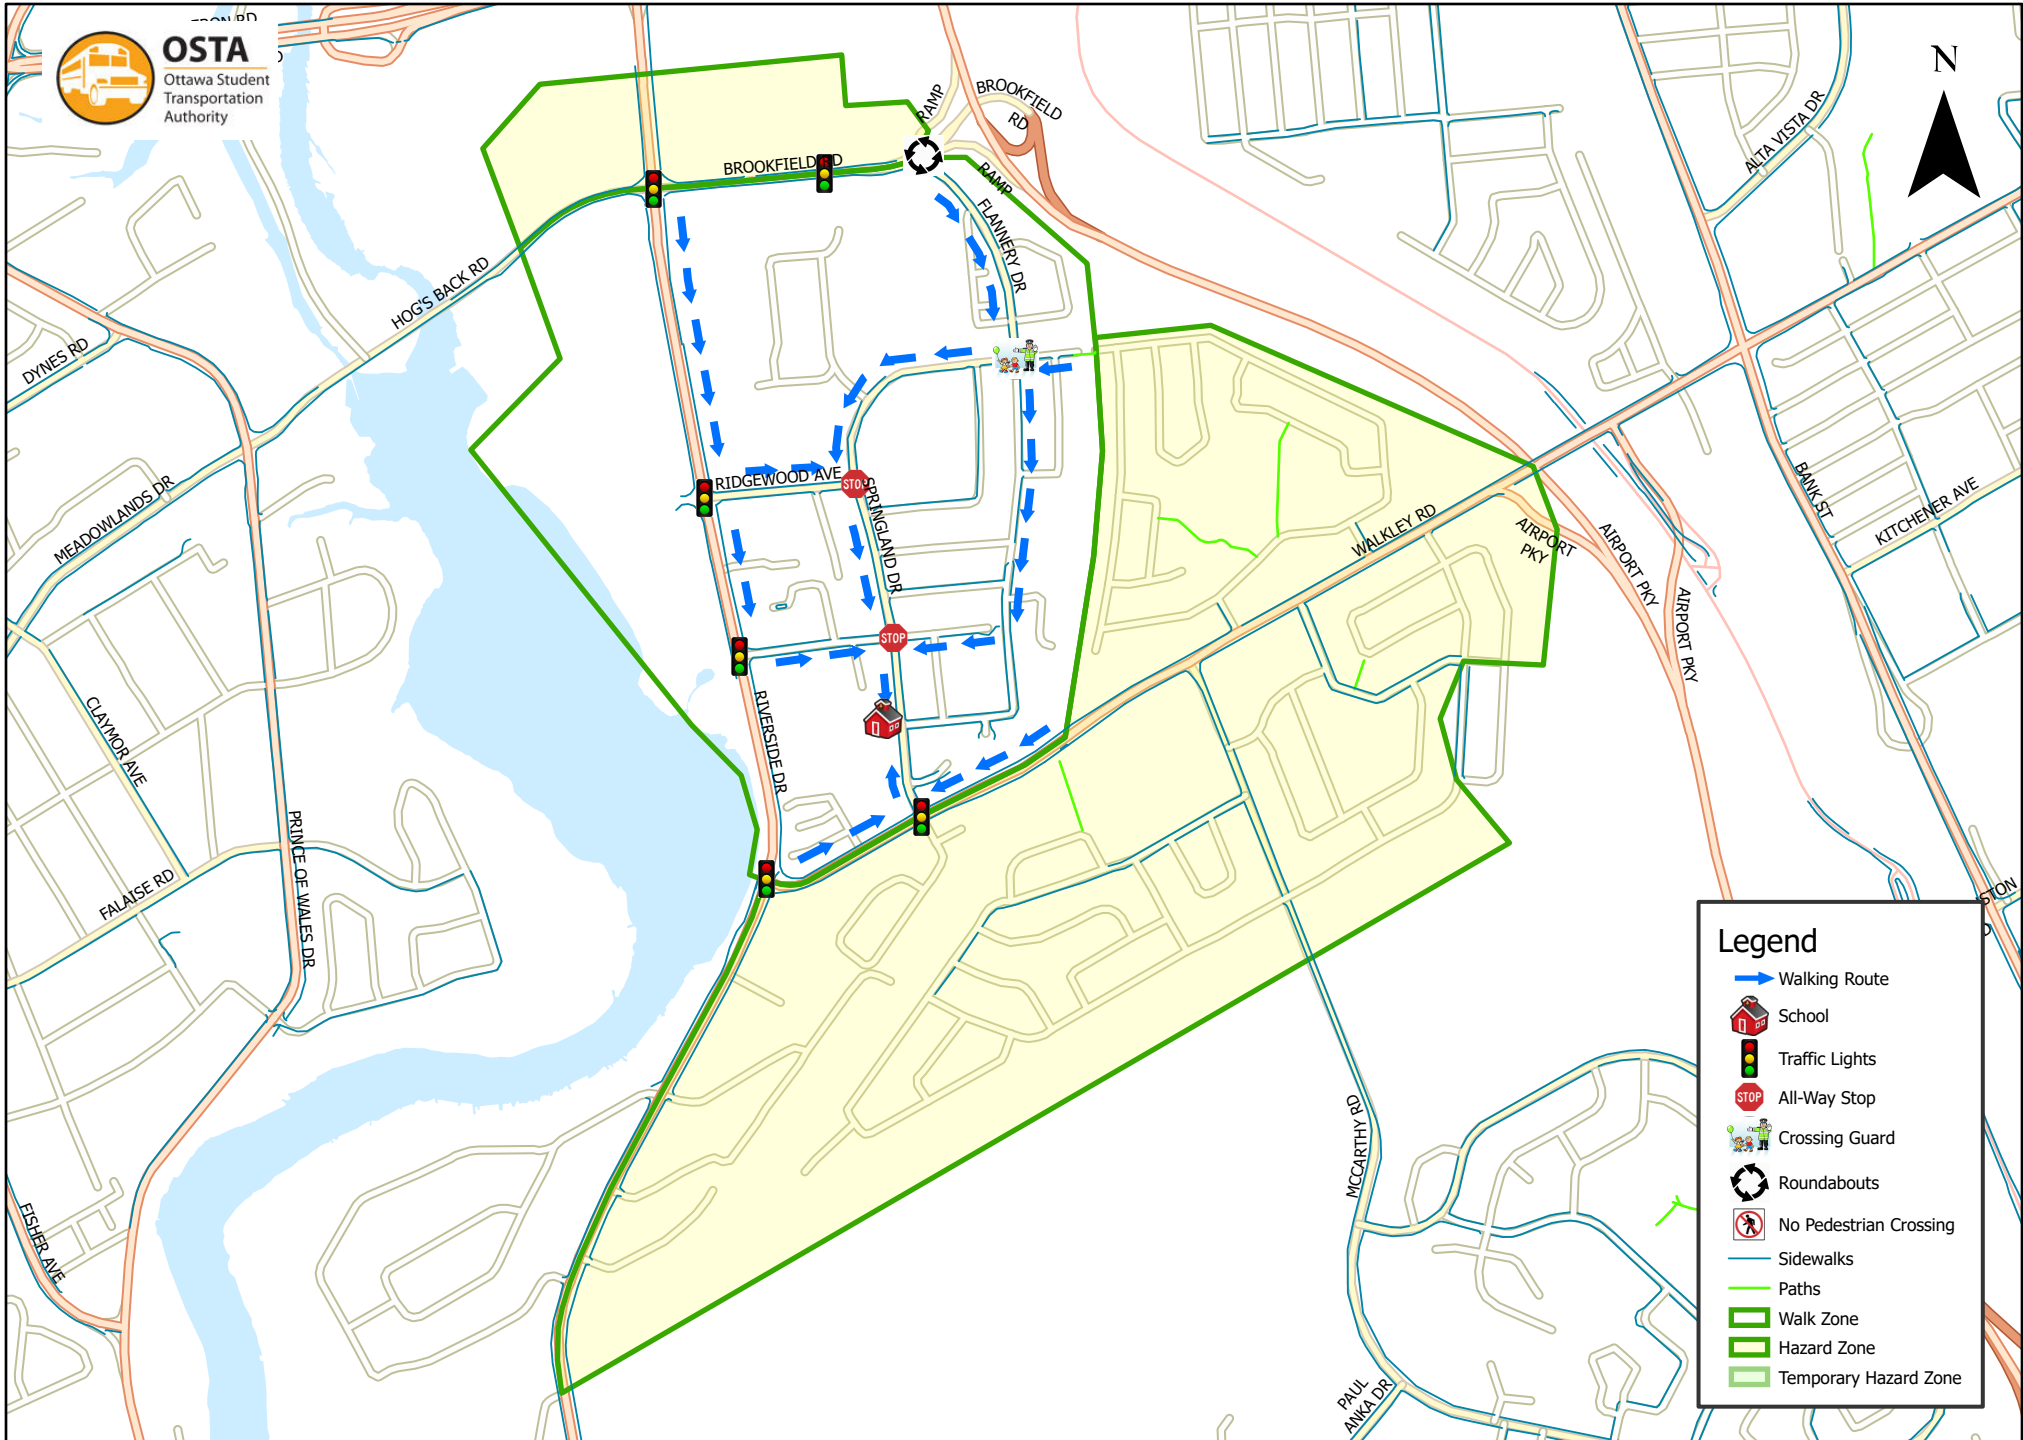

# Holy Cross School 1.6 km Walk Zone Grades 1-3

This map is intended for information purposes only. Ottawa Student Transportation Authority assumes no responsibility for people using these routes.